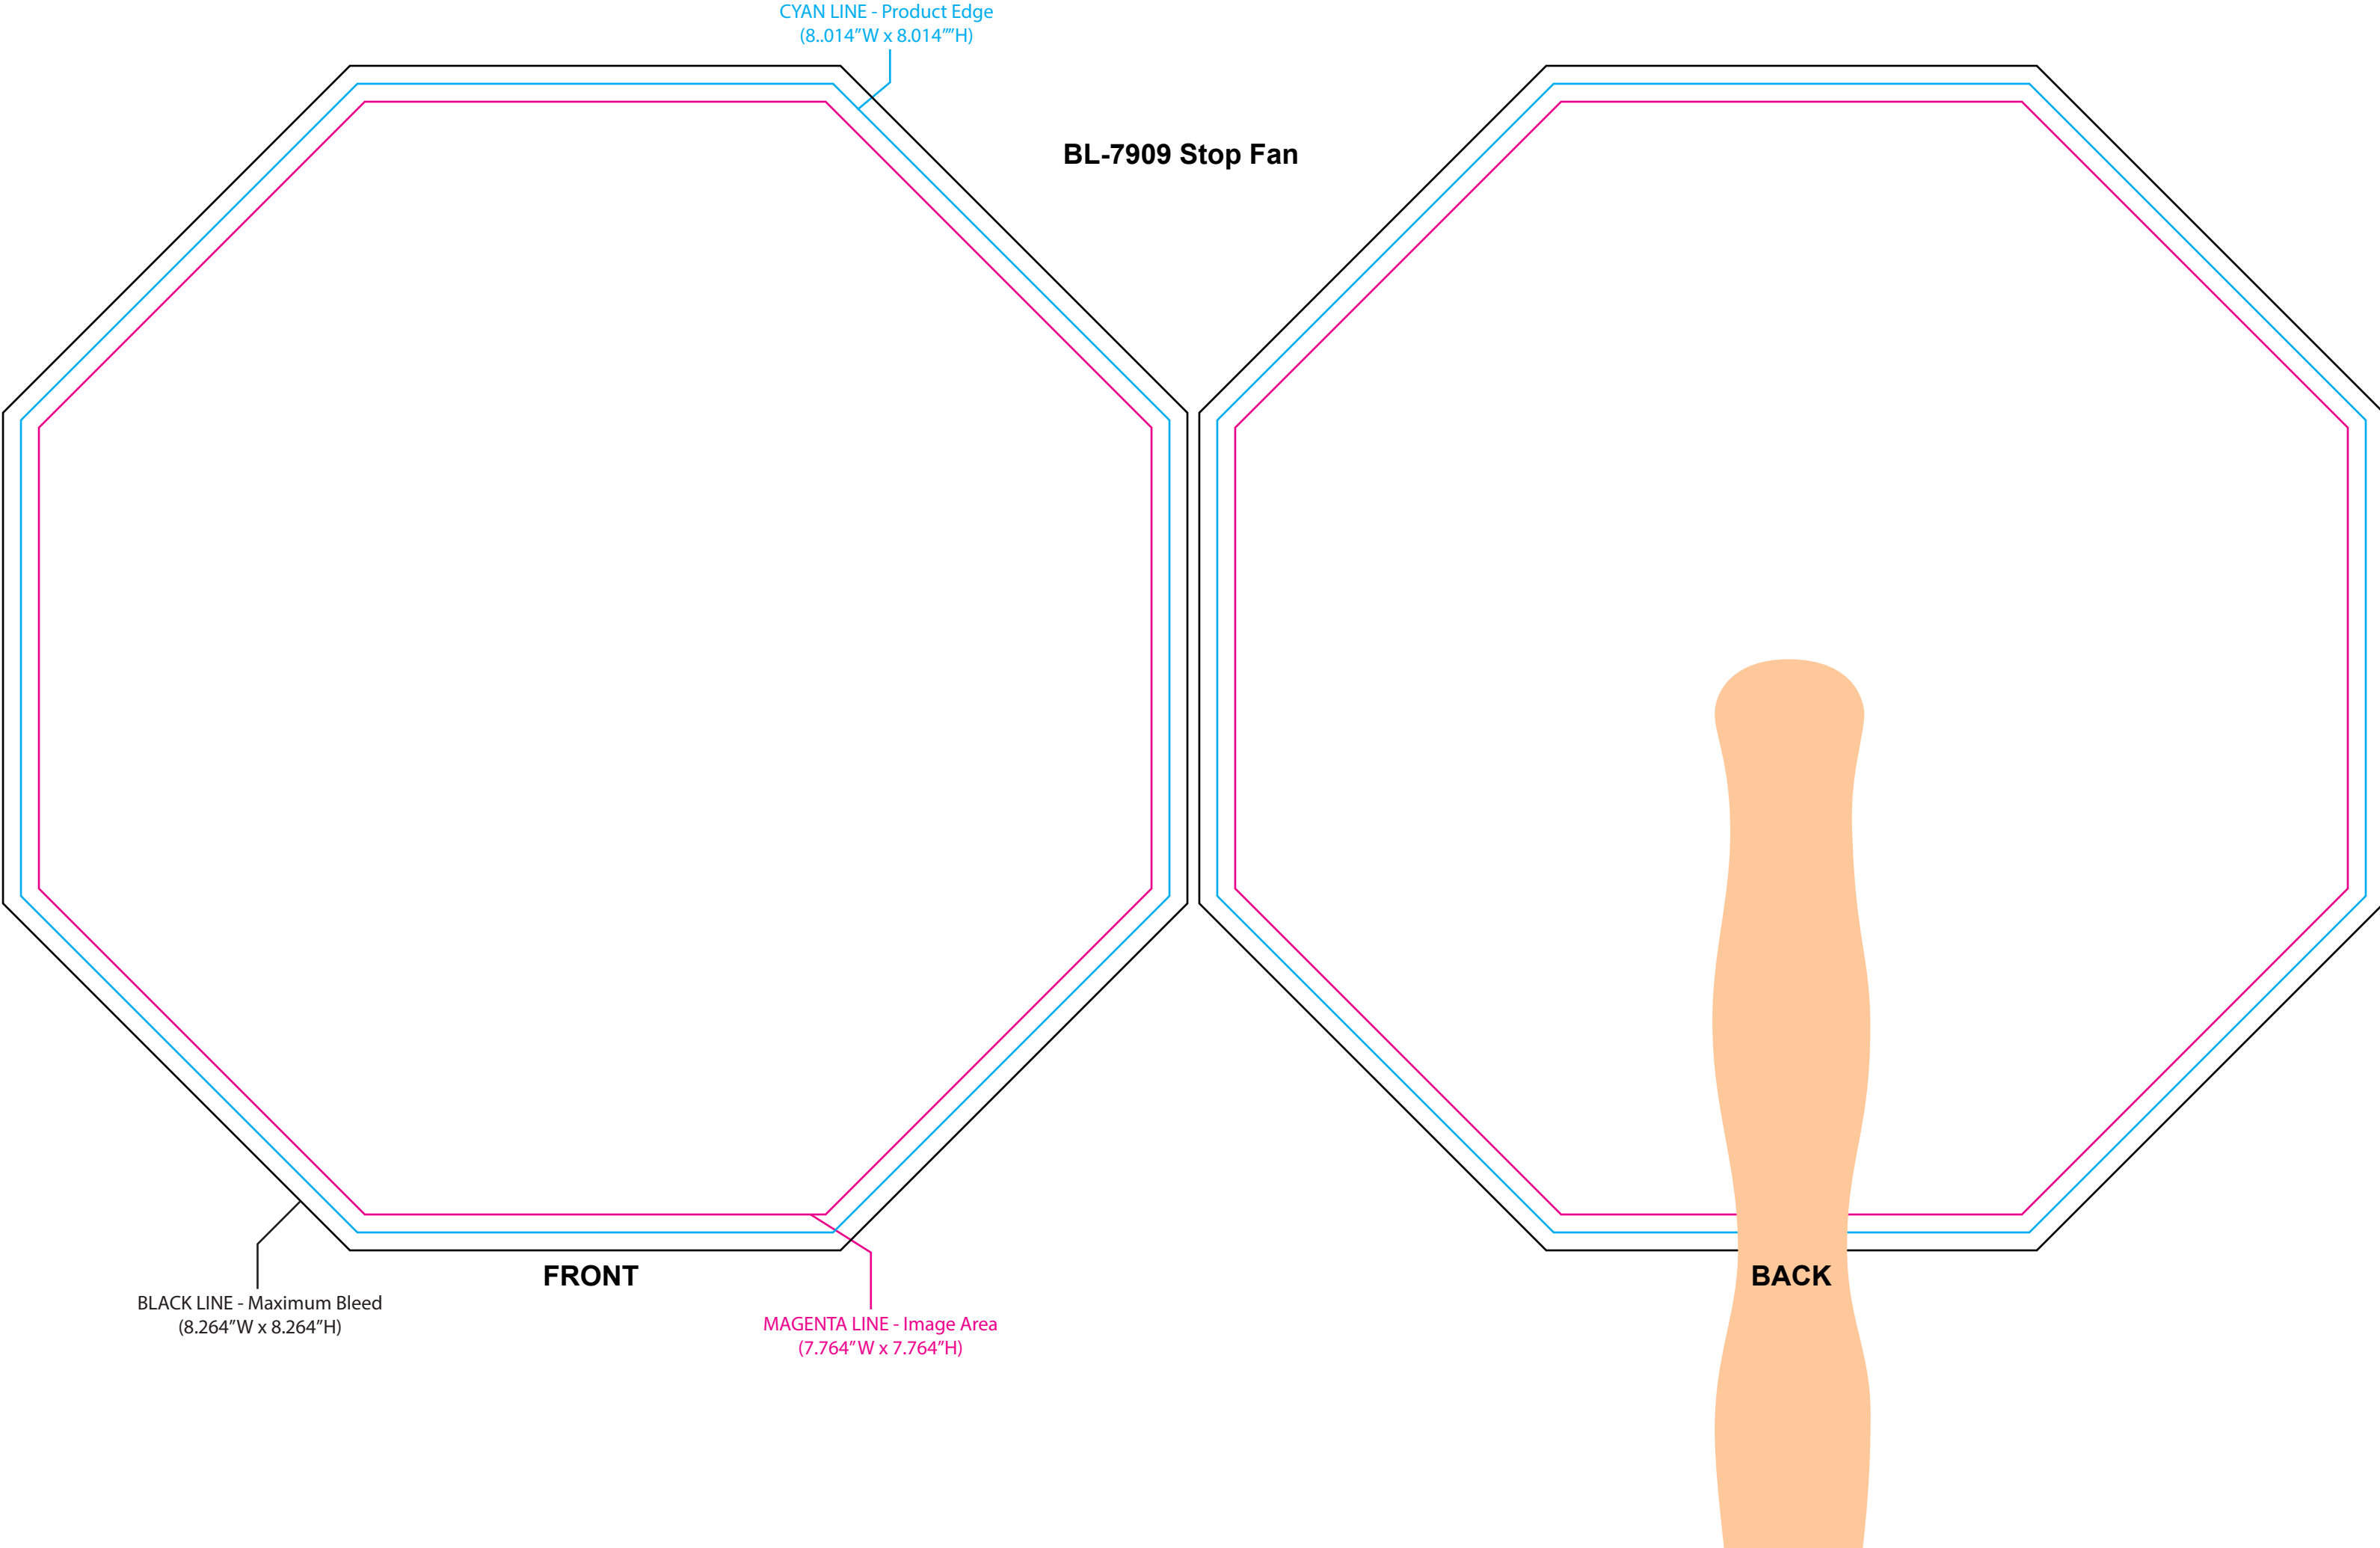

BL-7909 Stop Fan

CYAN LINE - Product Edge
(8.014" W x 8.014" H)

FRONT

BLACK LINE - Maximum Bleed
(8.264" W x 8.264" H)

MAGENTA LINE - Image Area
(7.764" W x 7.764" H)

BACK