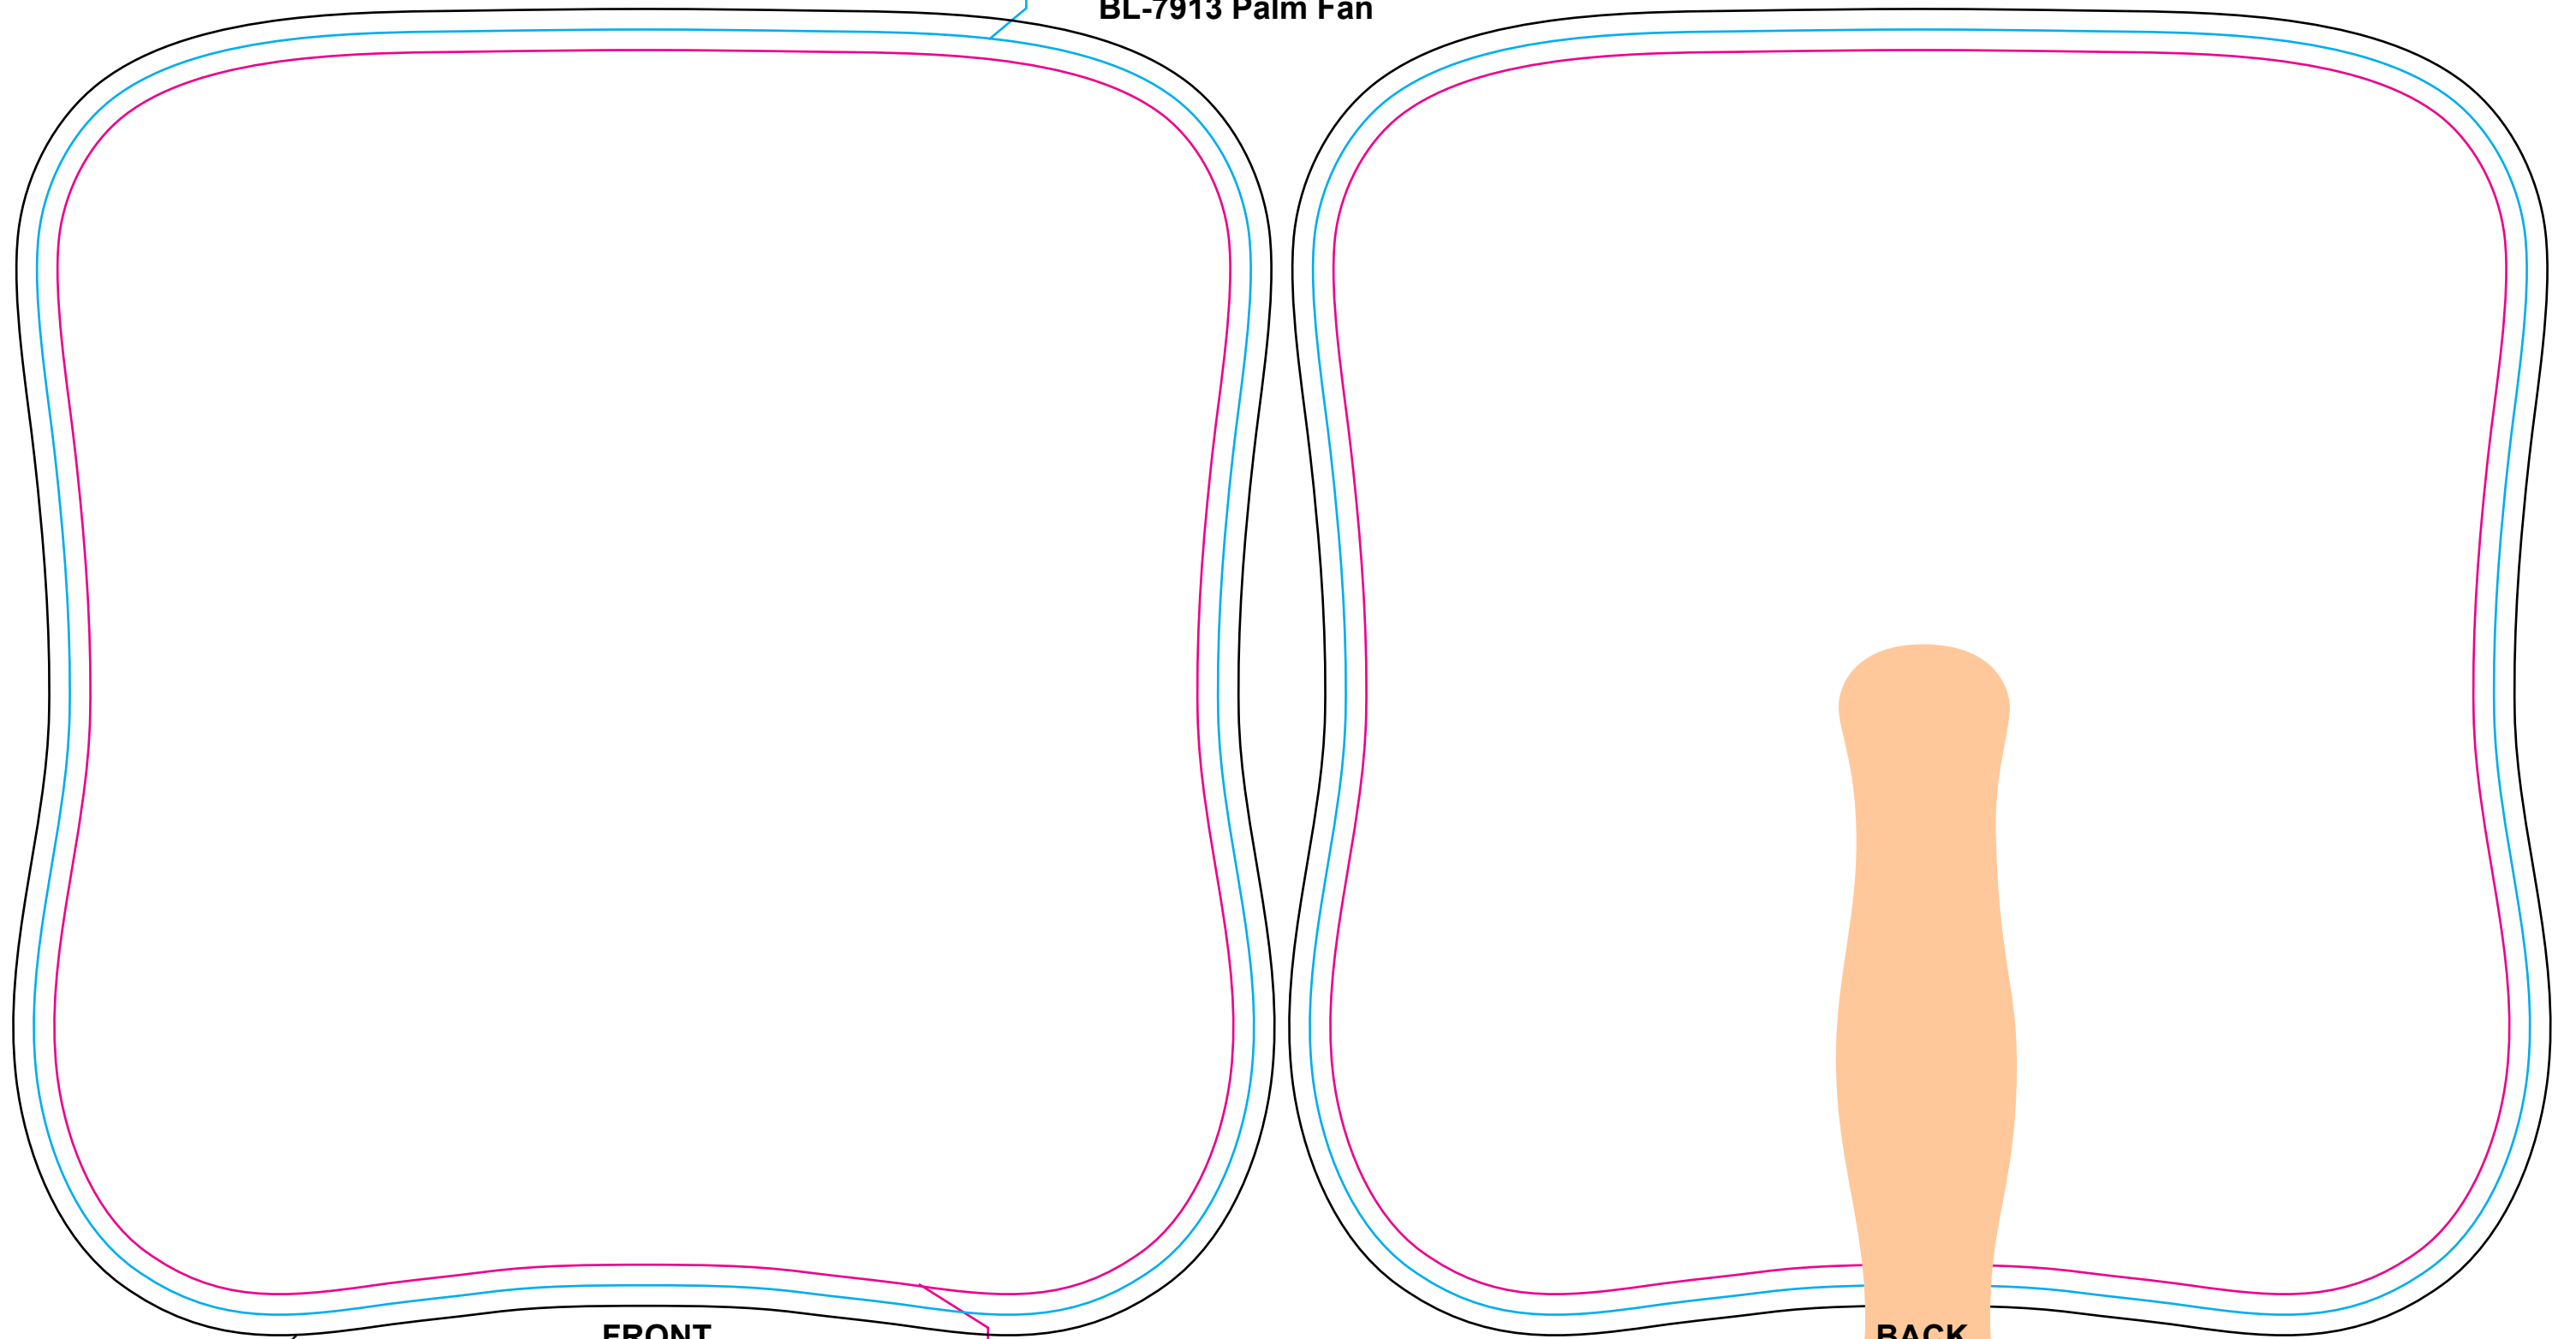

CYAN LINE - Product Edge
(7.435"W x 7.832"H)

BL-7913 Palm Fan

FRONT

BACK

BLACK LINE - Maximum Bleed
(7.684"W x 8.082"H)

MAGENTA LINE - Image Area
(7.185"W x 7.582"H)