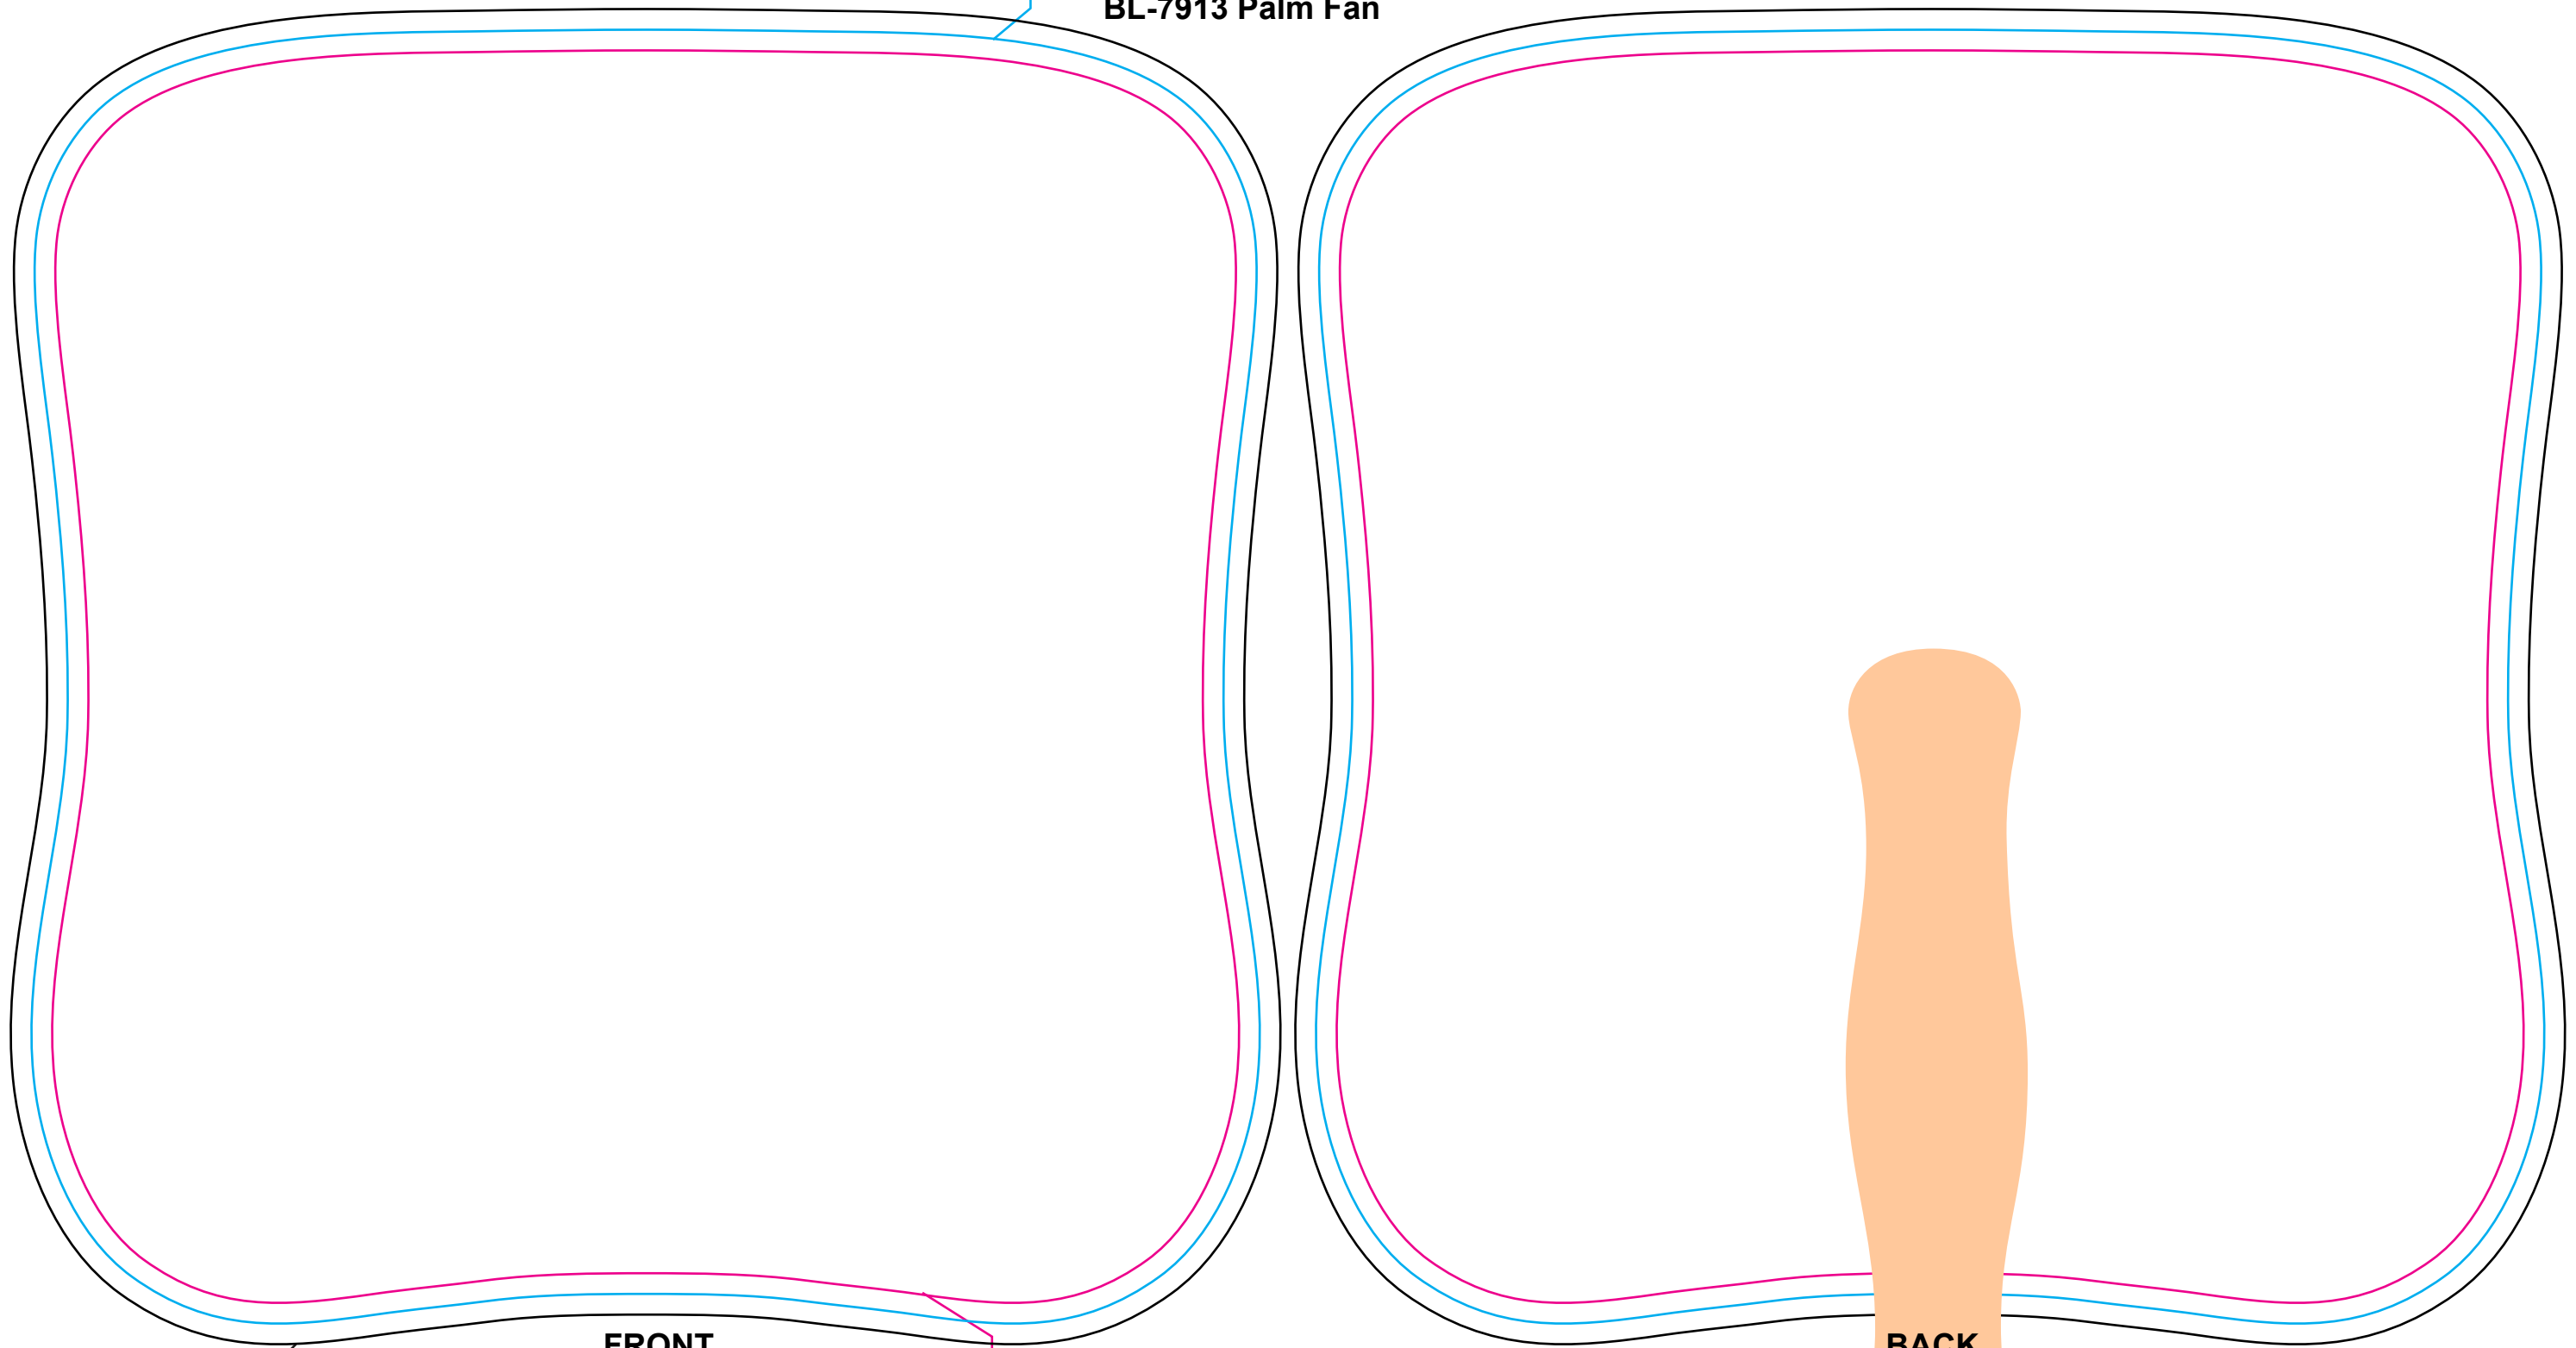

CYAN LINE - Product Edge
(7.435"W x 7.832"H)

BL-7913 Palm Fan

FRONT

BACK

BLACK LINE - Maximum Bleed
(7.684"W x 8.082"H)

MAGENTA LINE - Image Area
(7.185"W x 7.582"H)