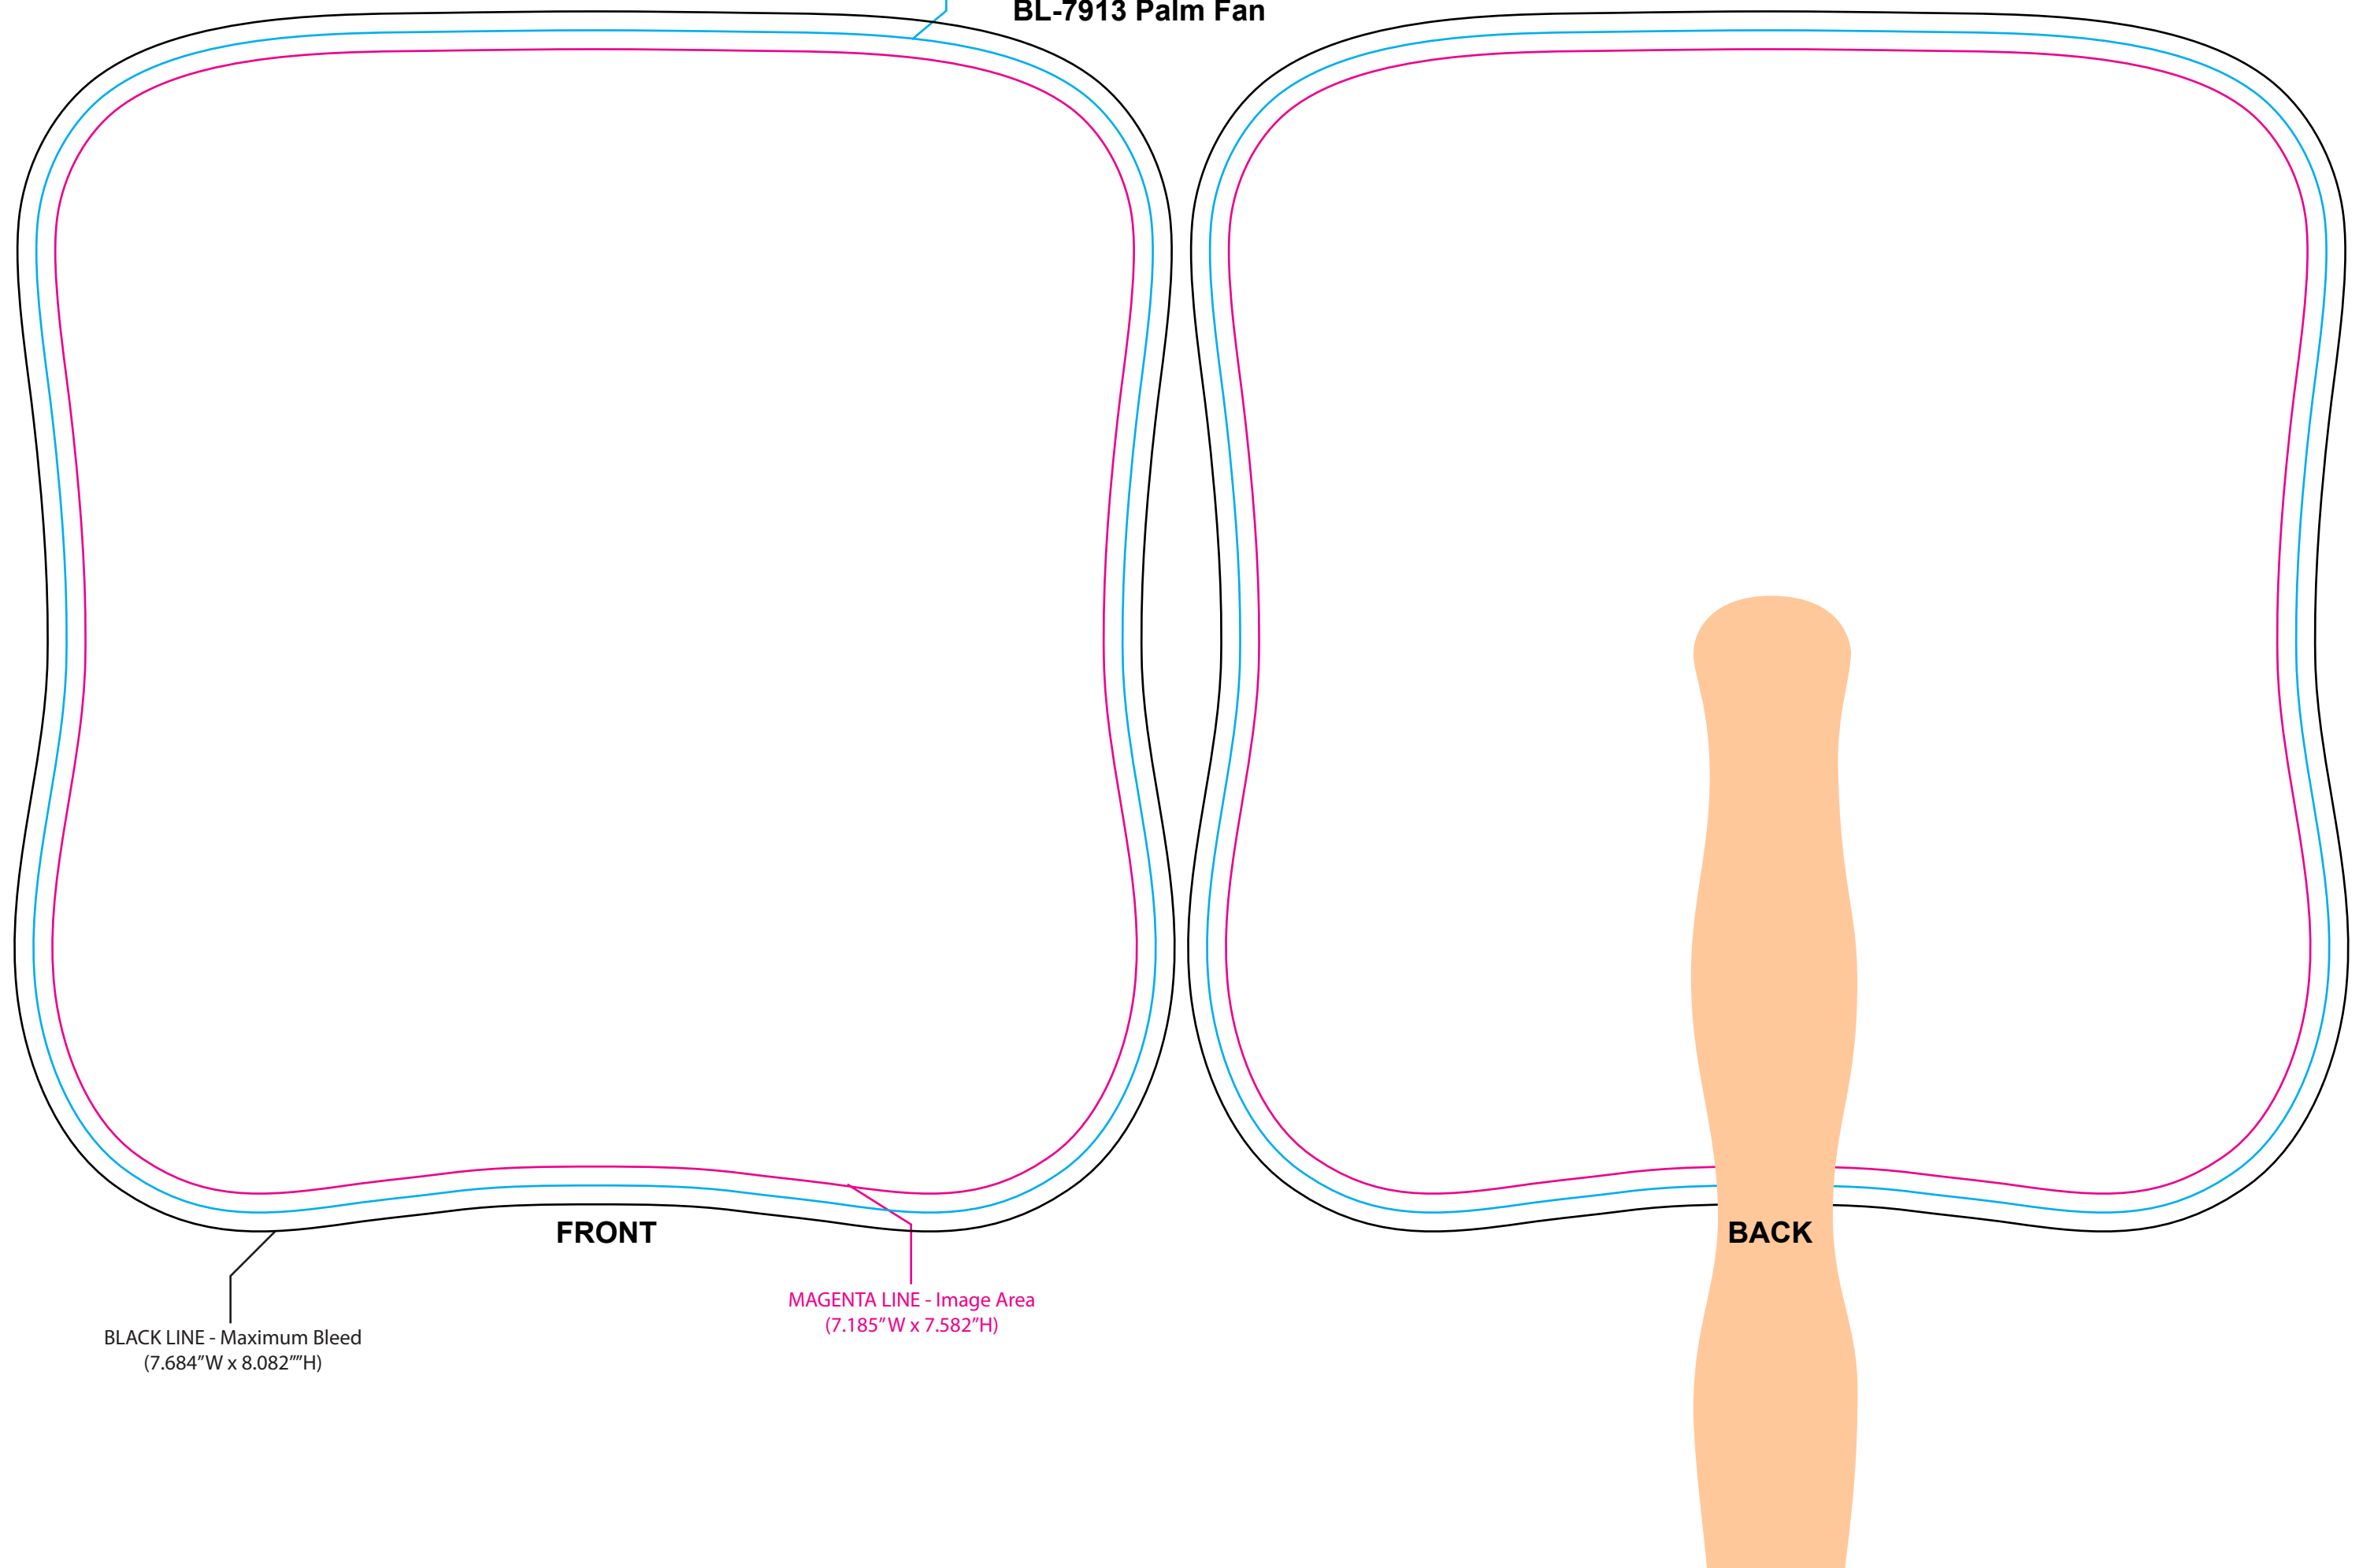

CYAN LINE - Product Edge
(7.435"W x 7.832"H)

BL-7913 Palm Fan

FRONT

BACK

BLACK LINE - Maximum Bleed
(7.684"W x 8.082"H)

MAGENTA LINE - Image Area
(7.185"W x 7.582"H)