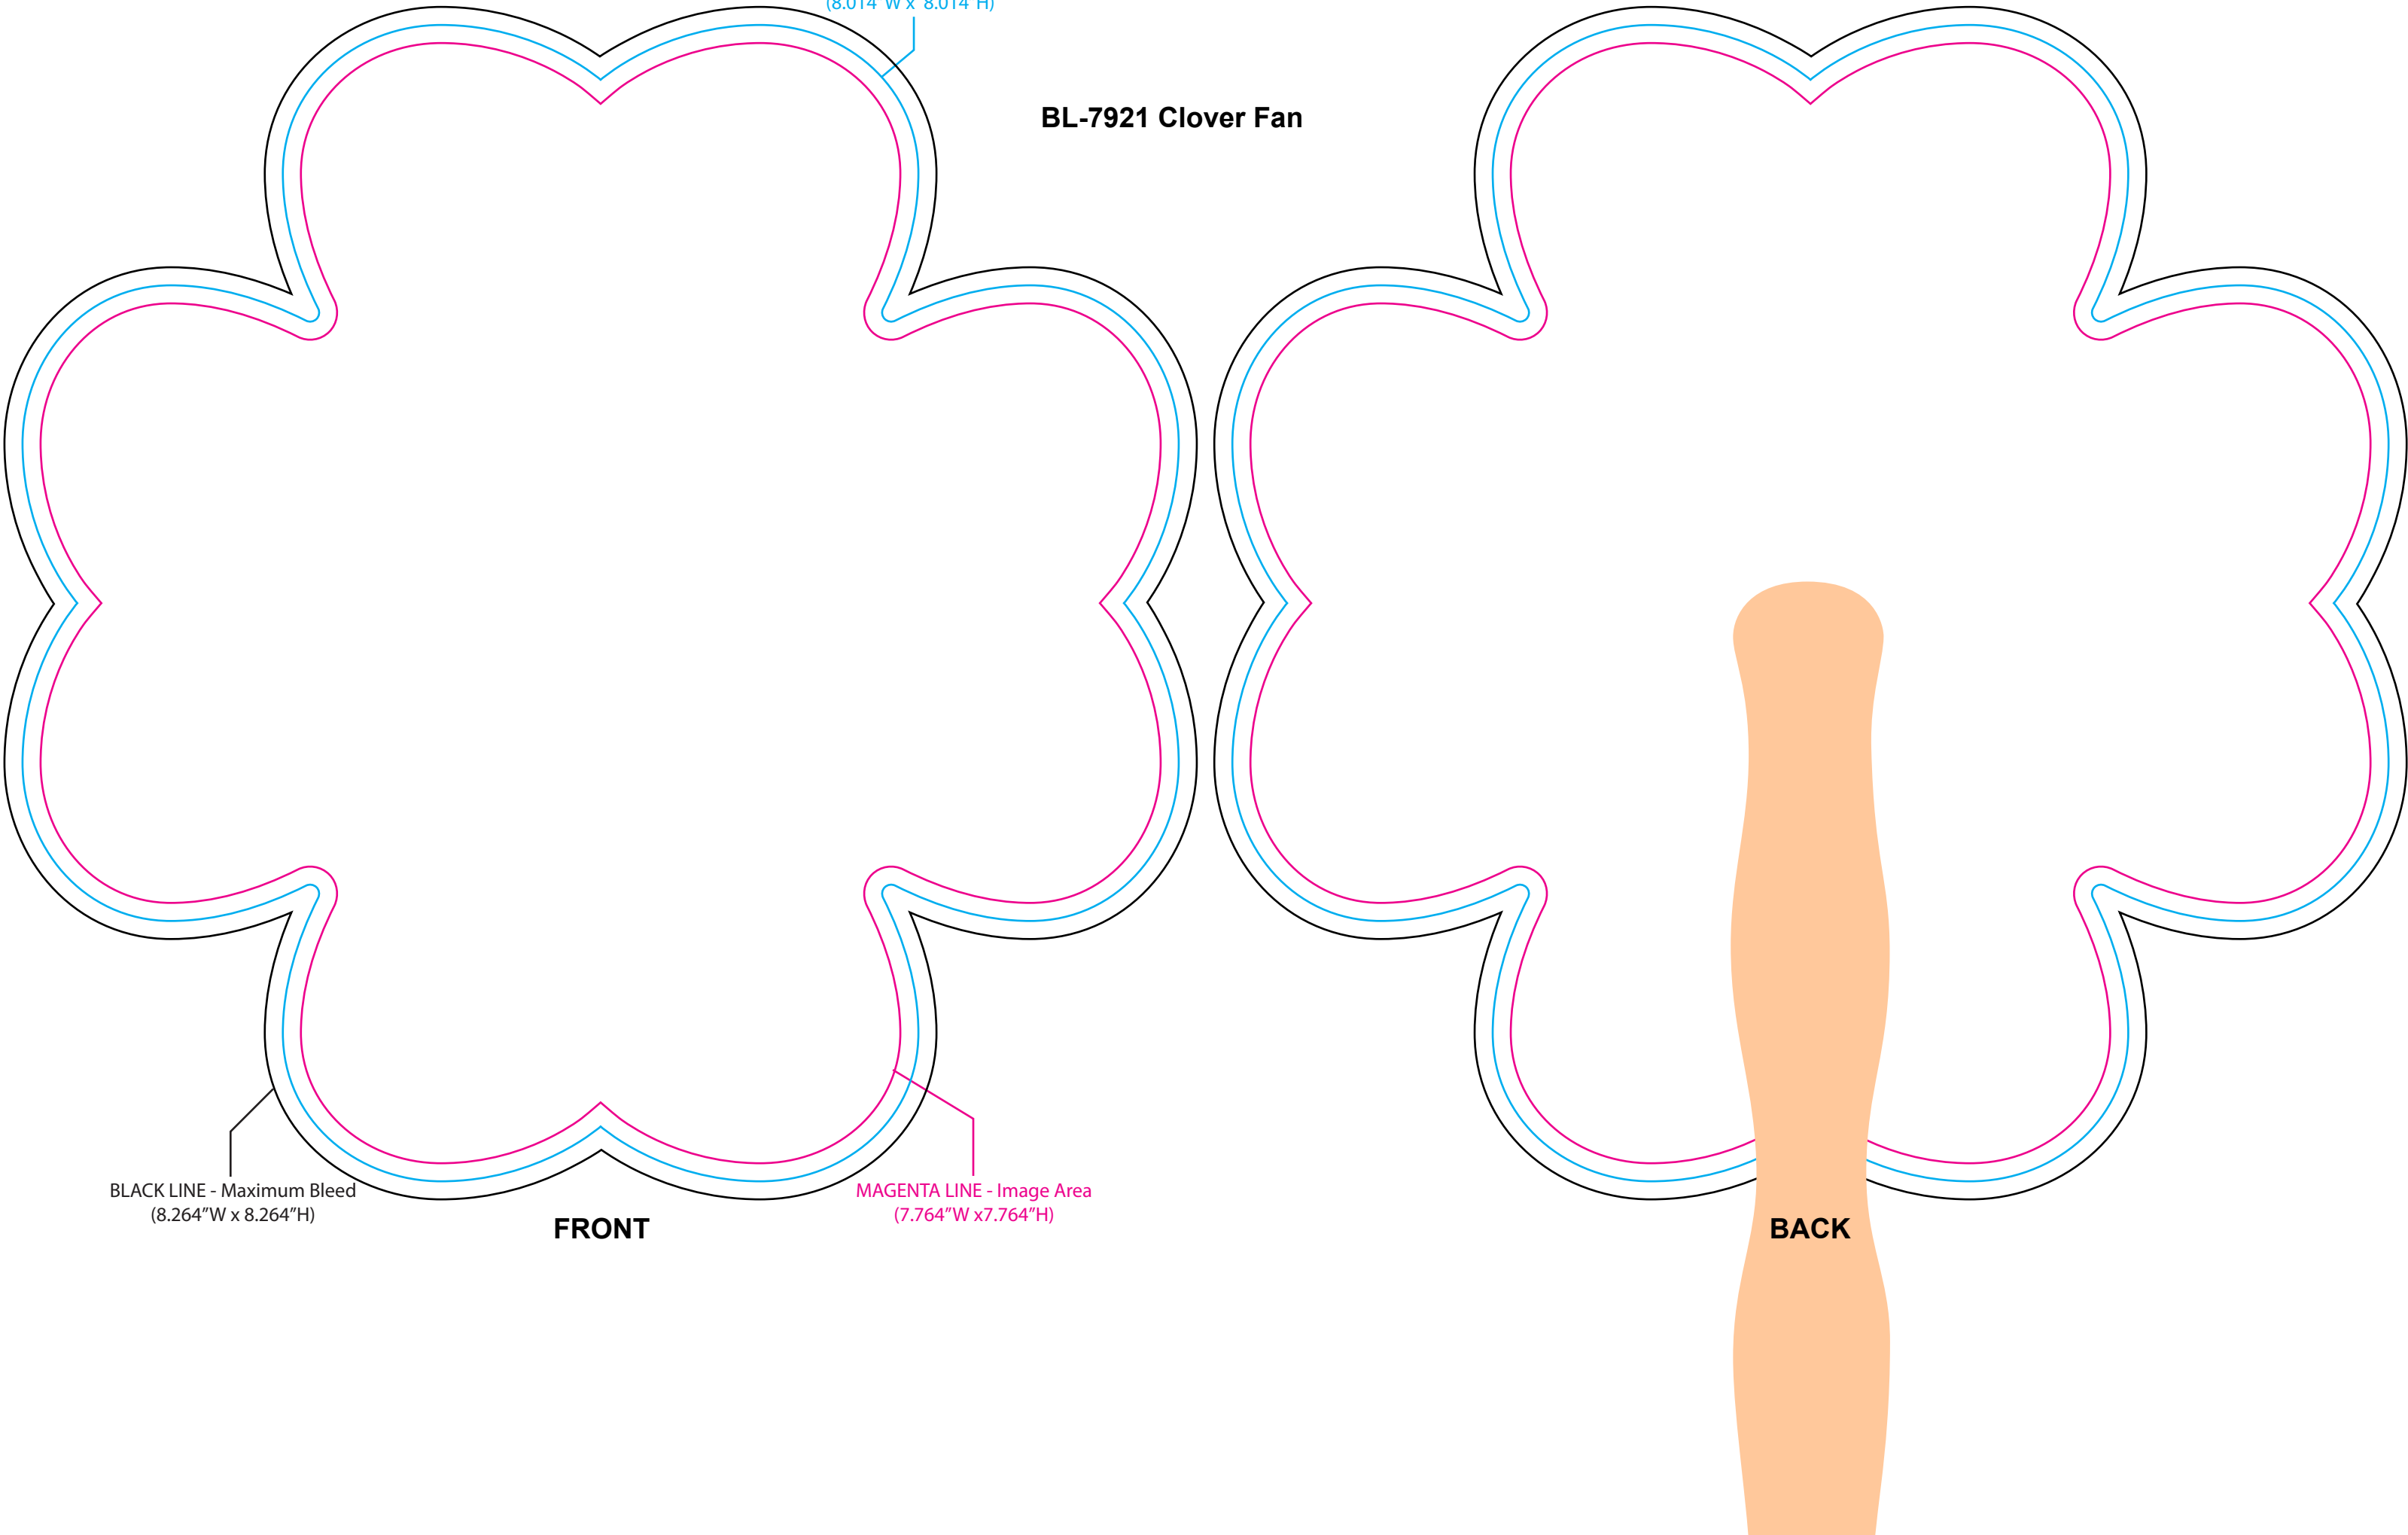

BL-7921 Clover Fan

CYAN LINE - Product Edge
(8.014"W x 8.014"H)

BLACK LINE - Maximum Bleed
(8.264"W x 8.264"H)

MAGENTA LINE - Image Area
(7.764"W x 7.764"H)

FRONT

BACK