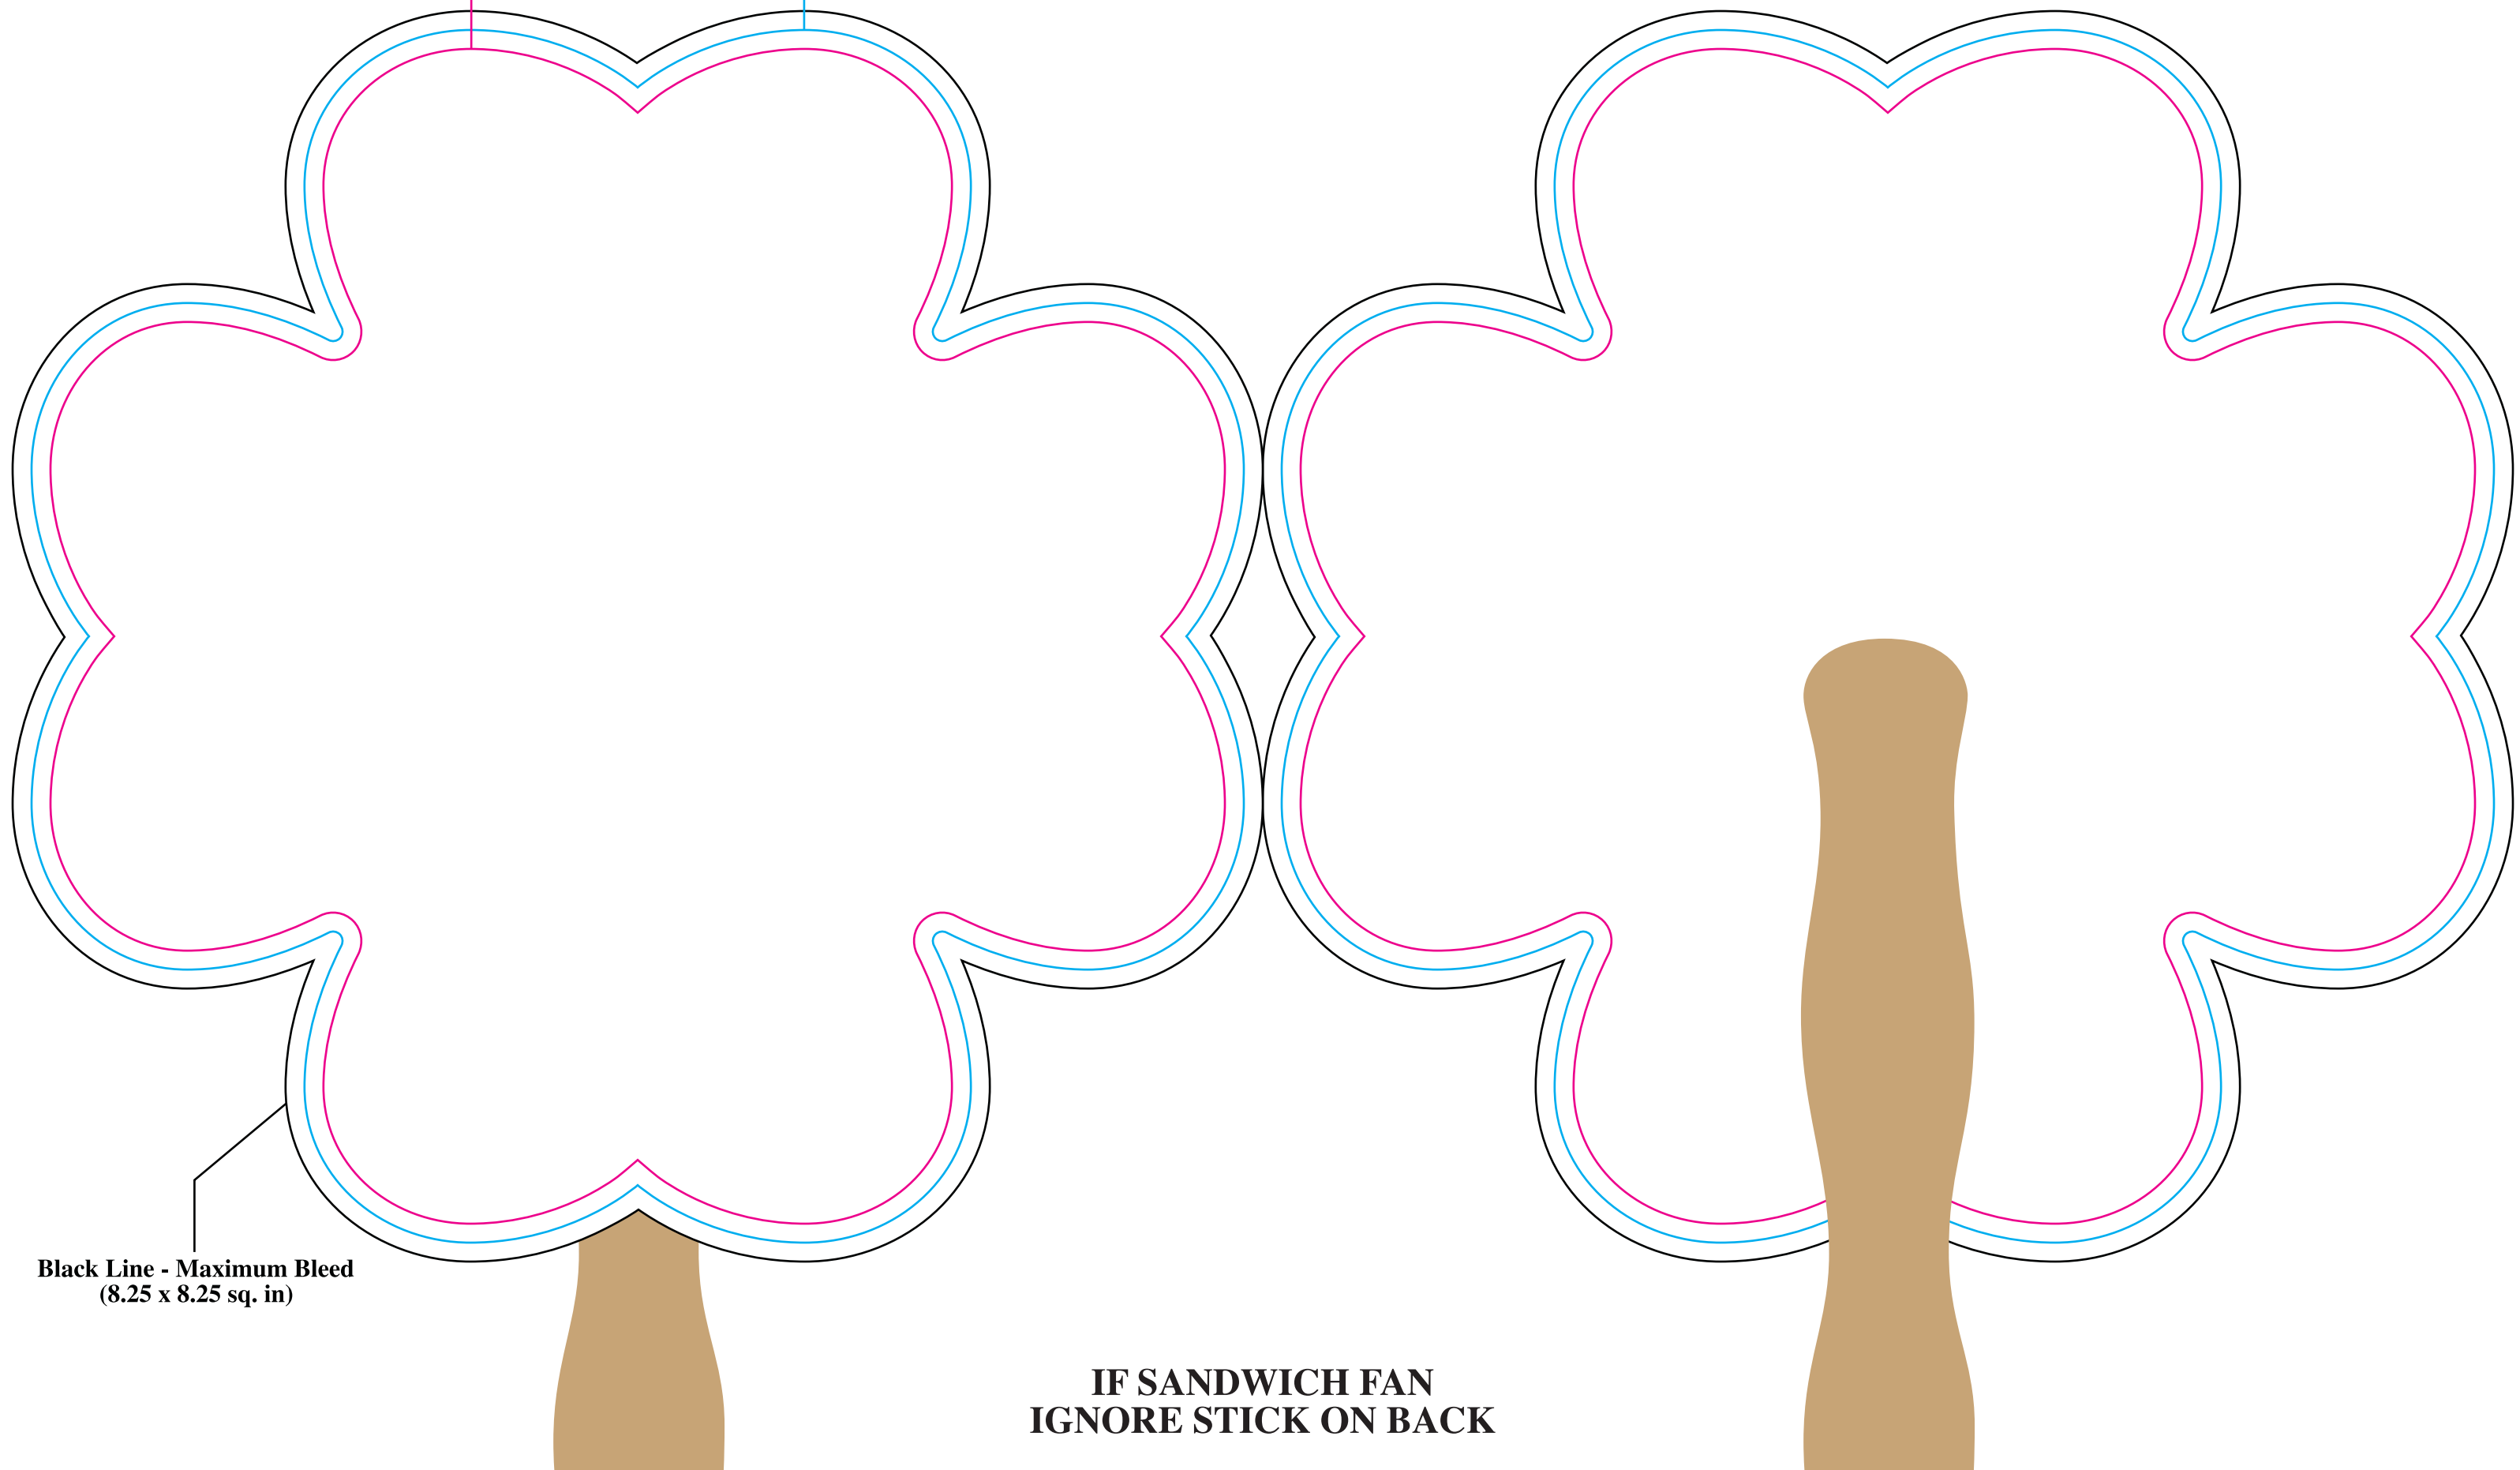

**FRONT**

**BL-7921R Clover Fan - RECYCLED**

**BACK**

**Cyan Line - Product Edge**  
(8 x 8 sq. in.)

**Magenta Line - Image Area**  
(7.75 x 7.75 sq. in.)

**Black Line - Maximum Bleed**  
(8.25 x 8.25 sq. in.)

**IF SANDWICH FAN  
IGNORE STICK ON BACK**