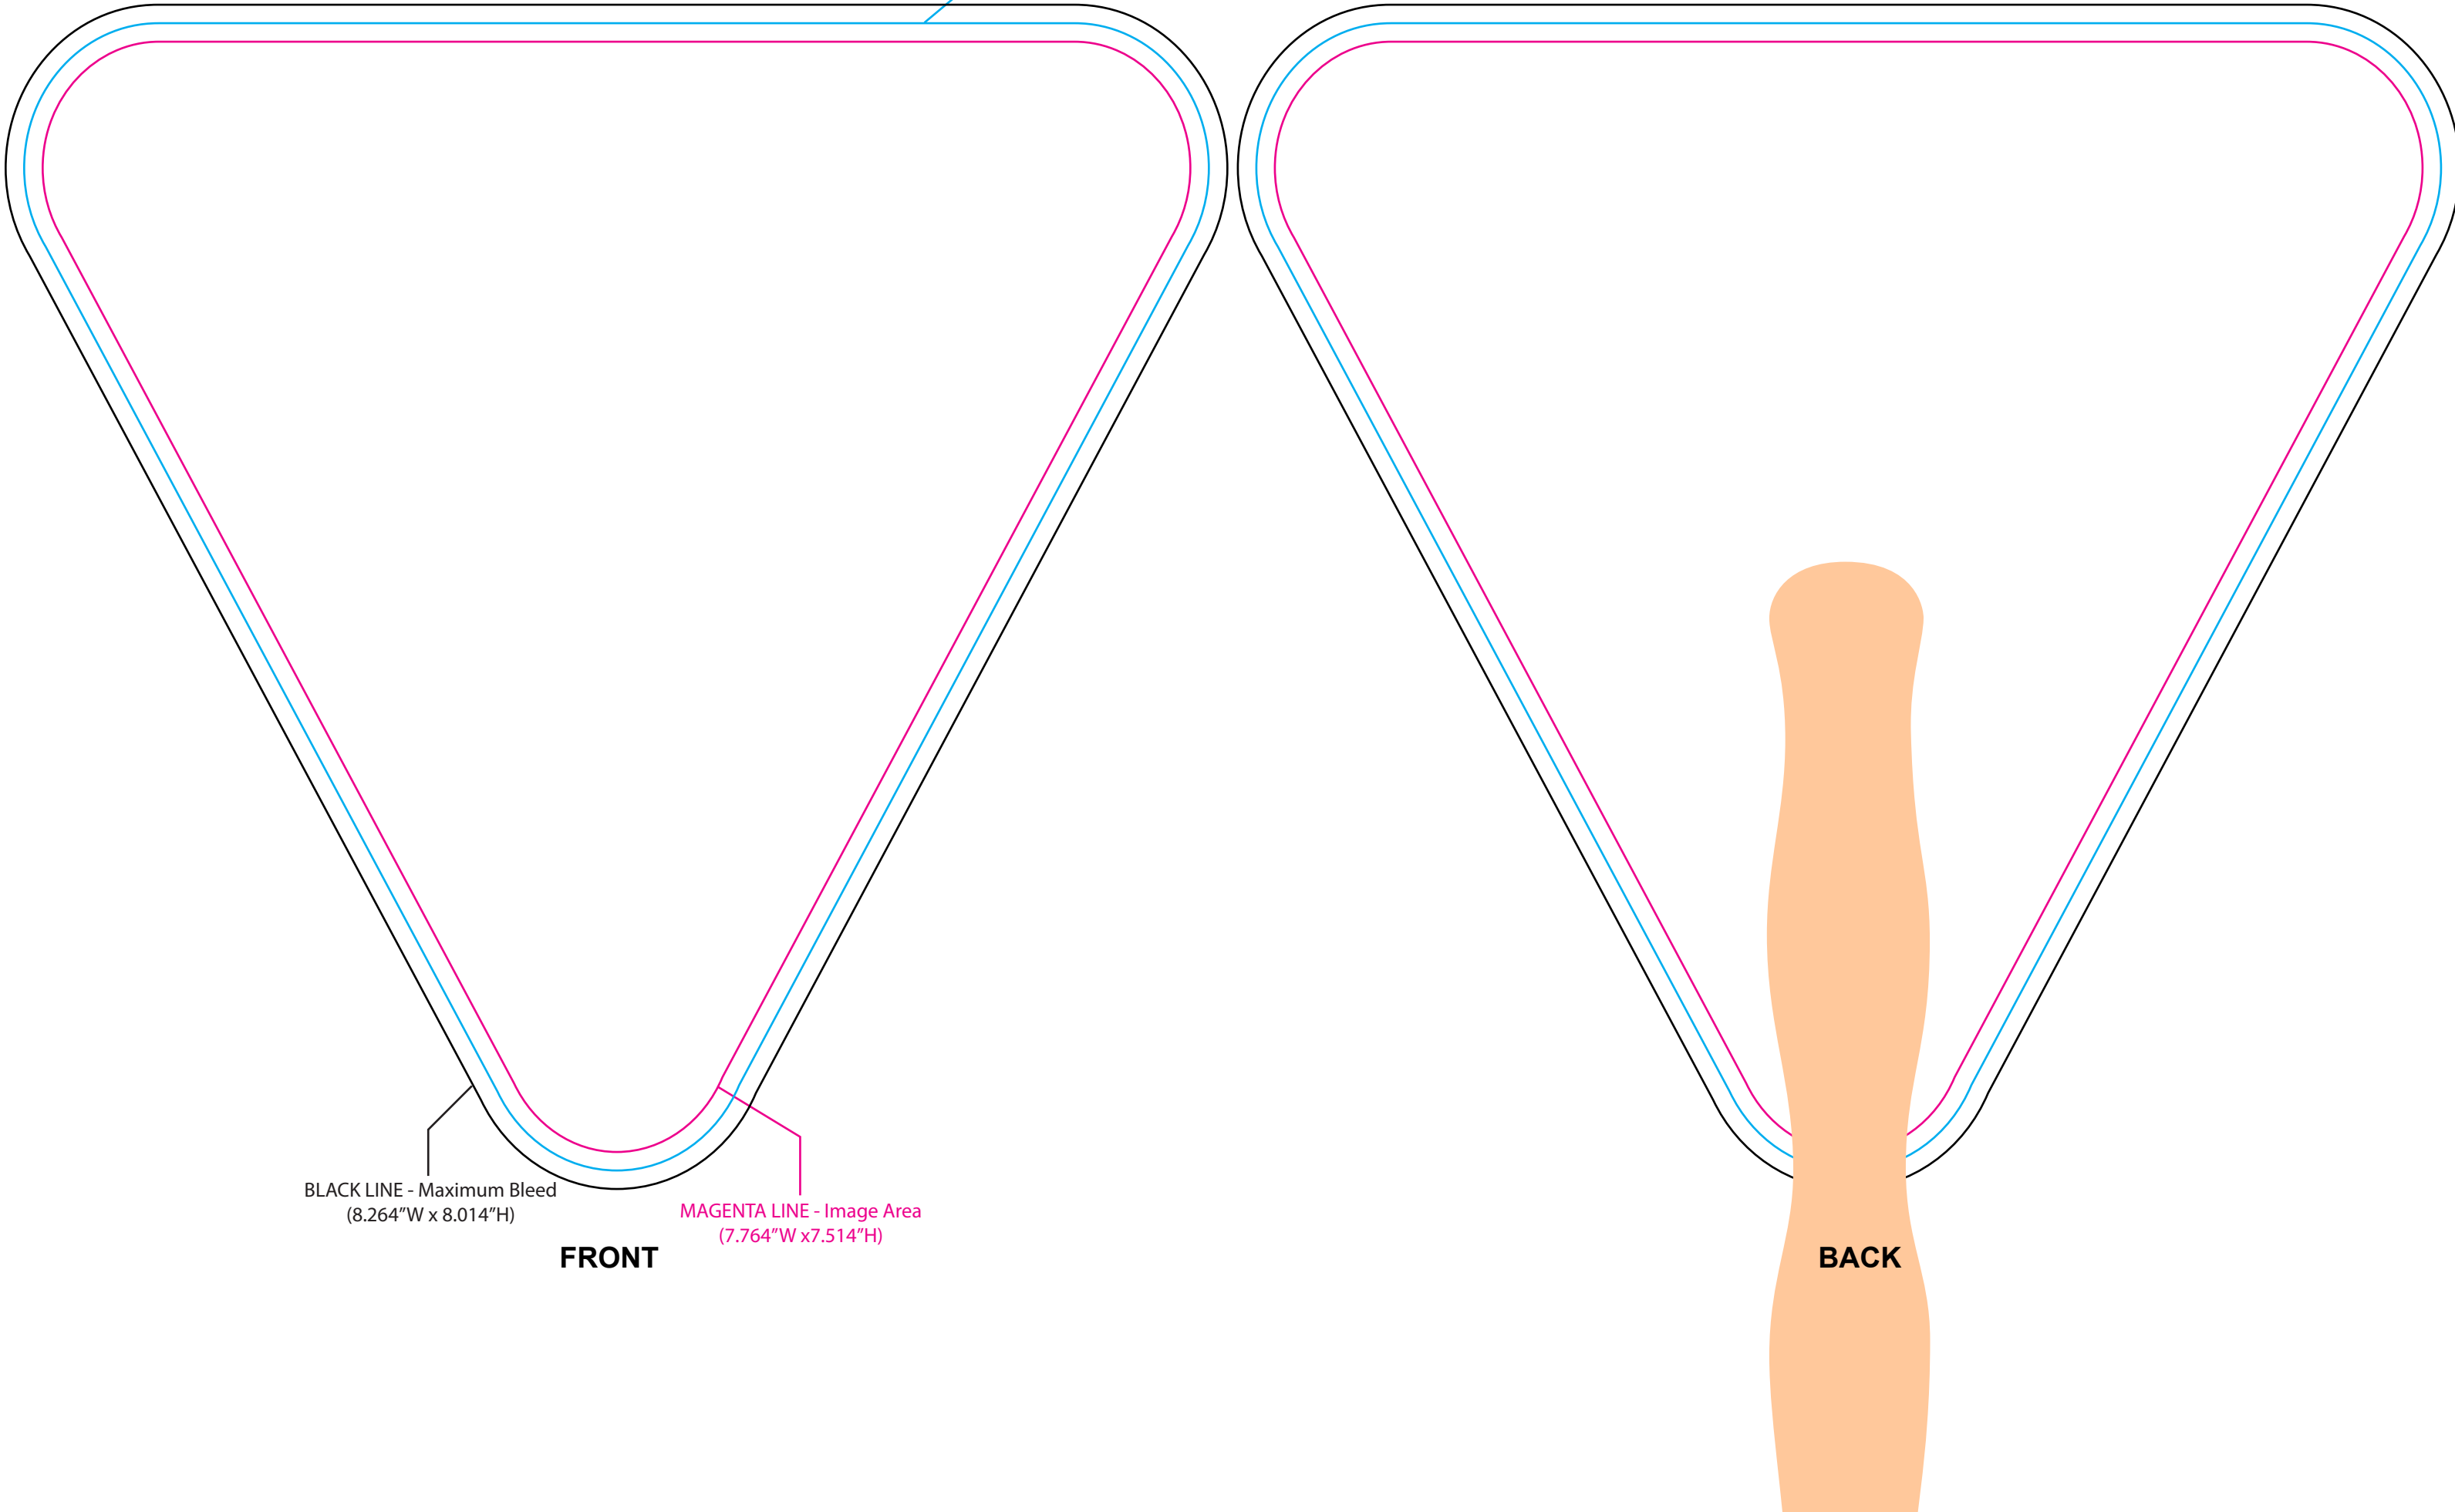

BL-7922 Triangle Fan

CYAN LINE - Product Edge
(8.014"W x 7.764"H)

BLACK LINE - Maximum Bleed
(8.264"W x 8.014"H)

MAGENTA LINE - Image Area
(7.764"W x 7.514"H)

FRONT

BACK