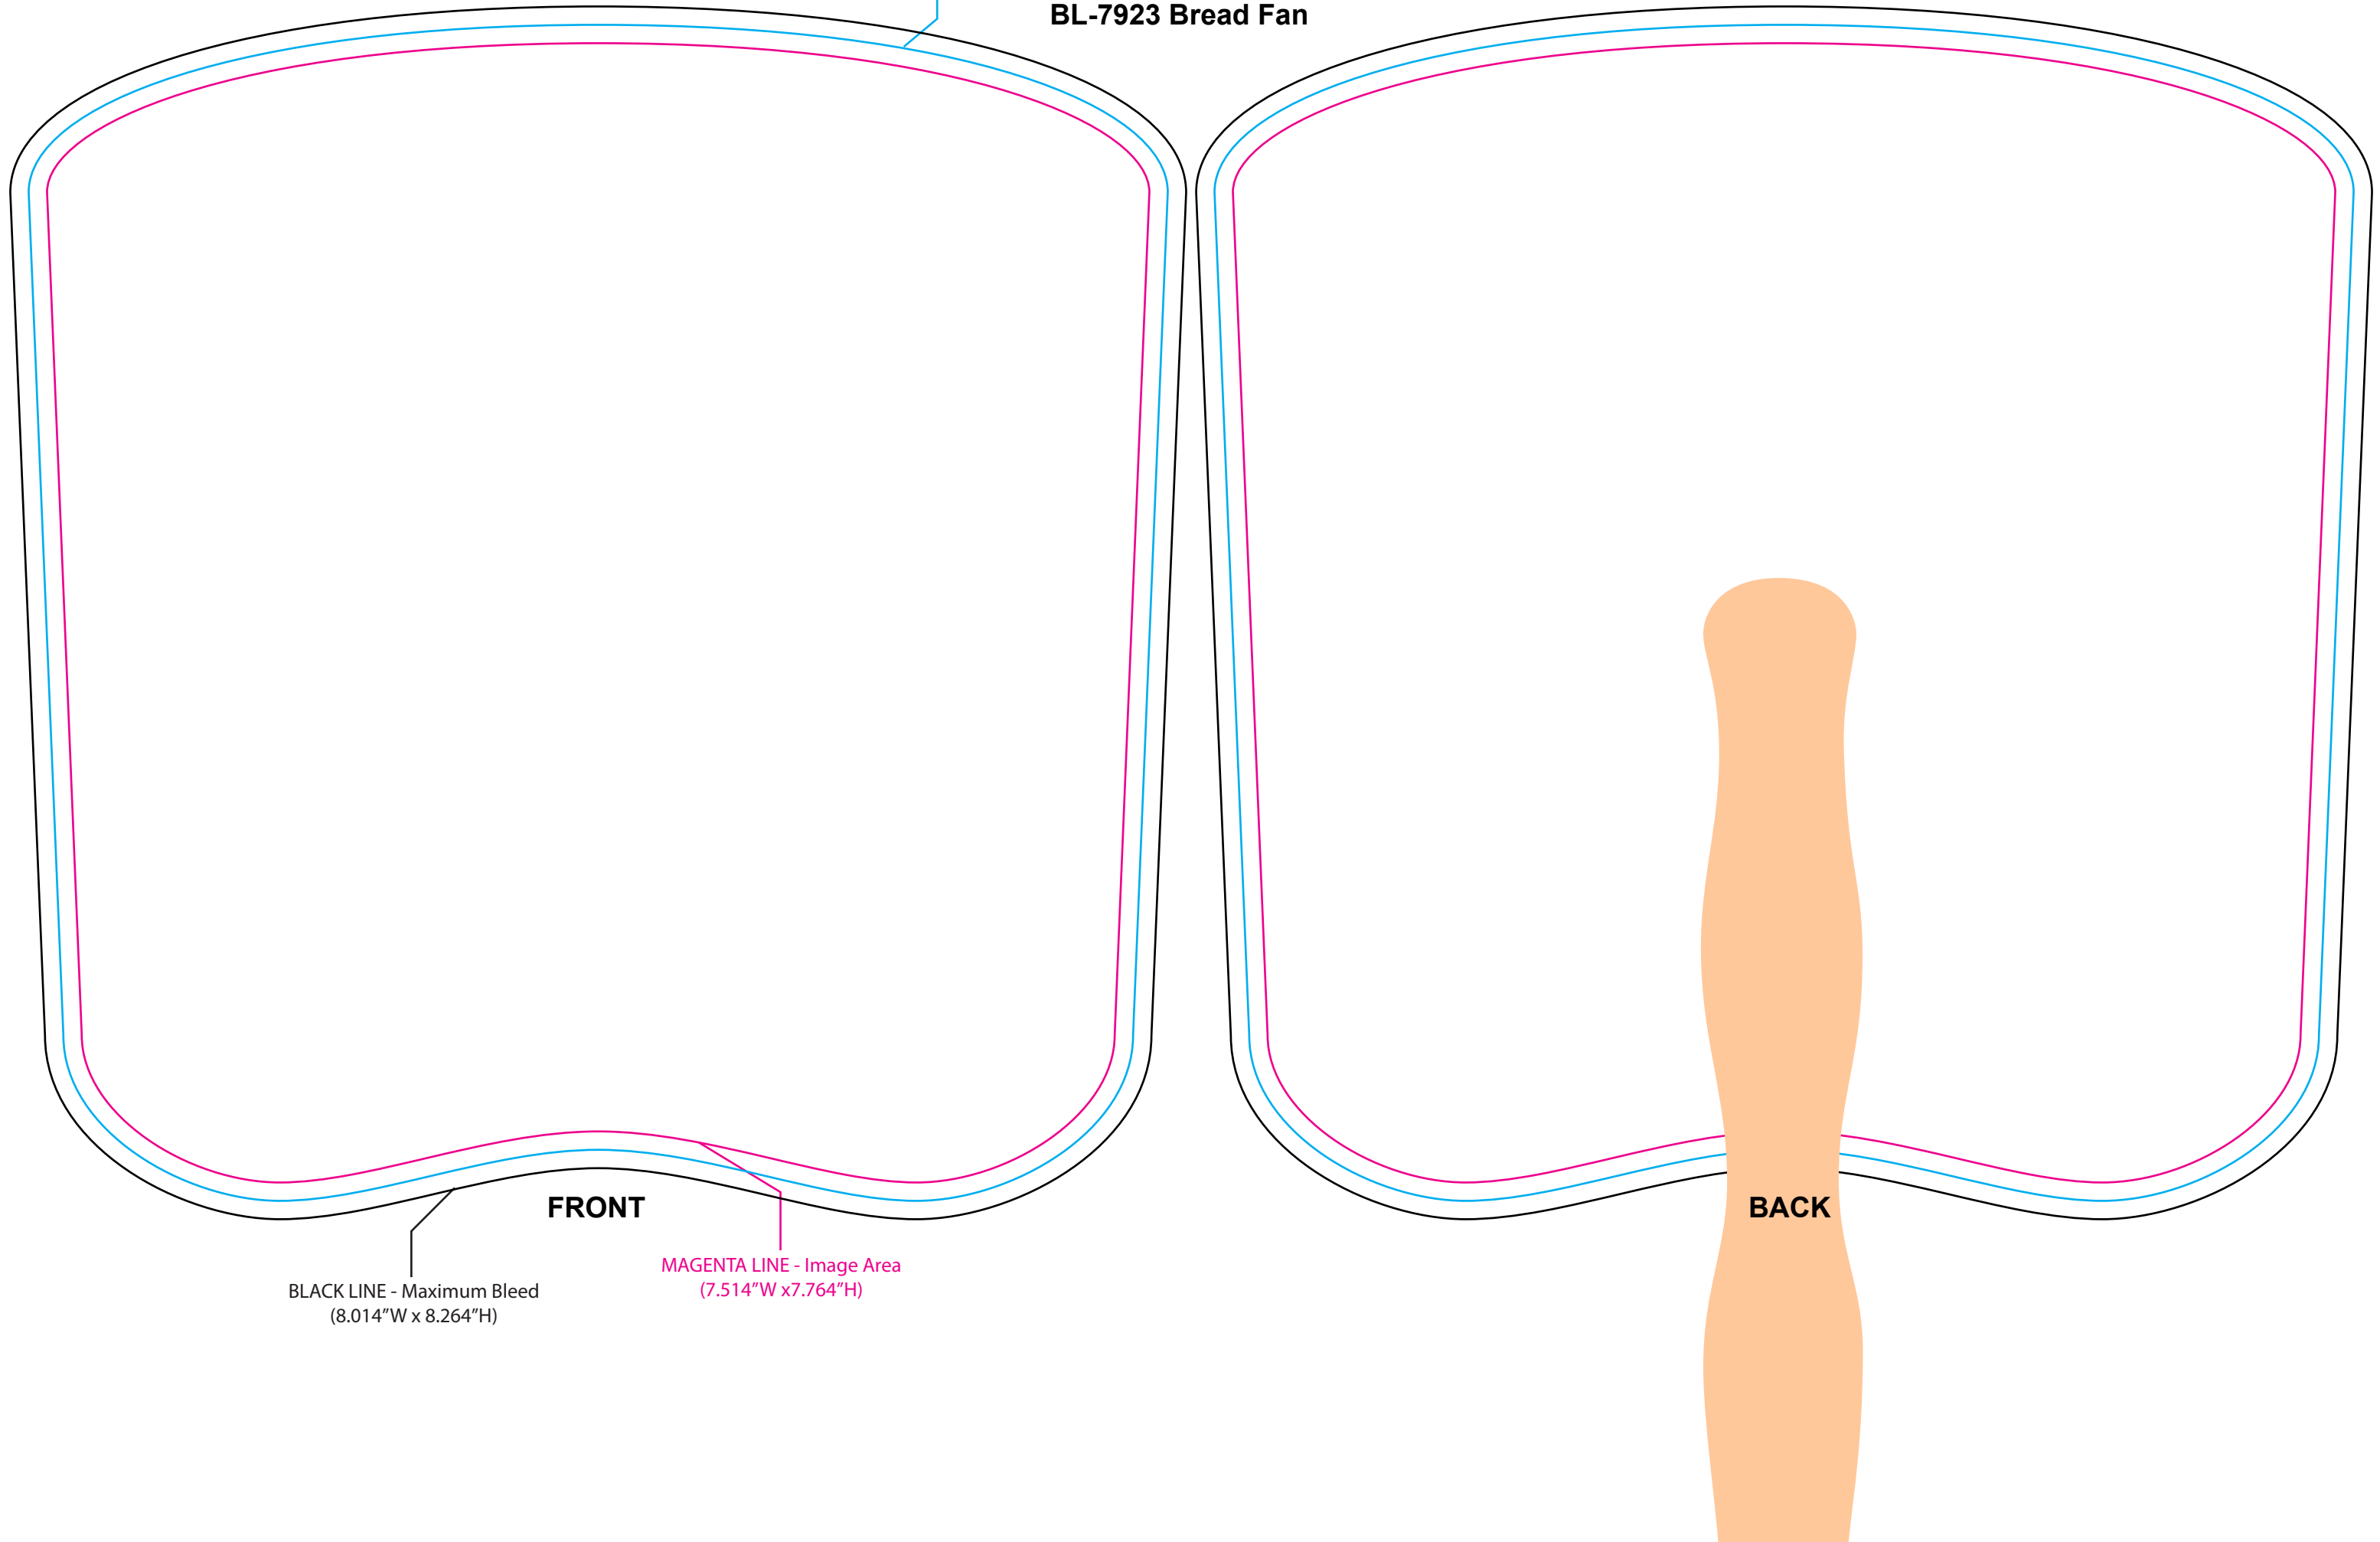

# BL-7923 Bread Fan

CYAN LINE - Product Edge  
(7.764"W x 8.014"H)

**FRONT**

BLACK LINE - Maximum Bleed  
(8.014"W x 8.264"H)

MAGENTA LINE - Image Area  
(7.514"W x 7.764"H)

**BACK**