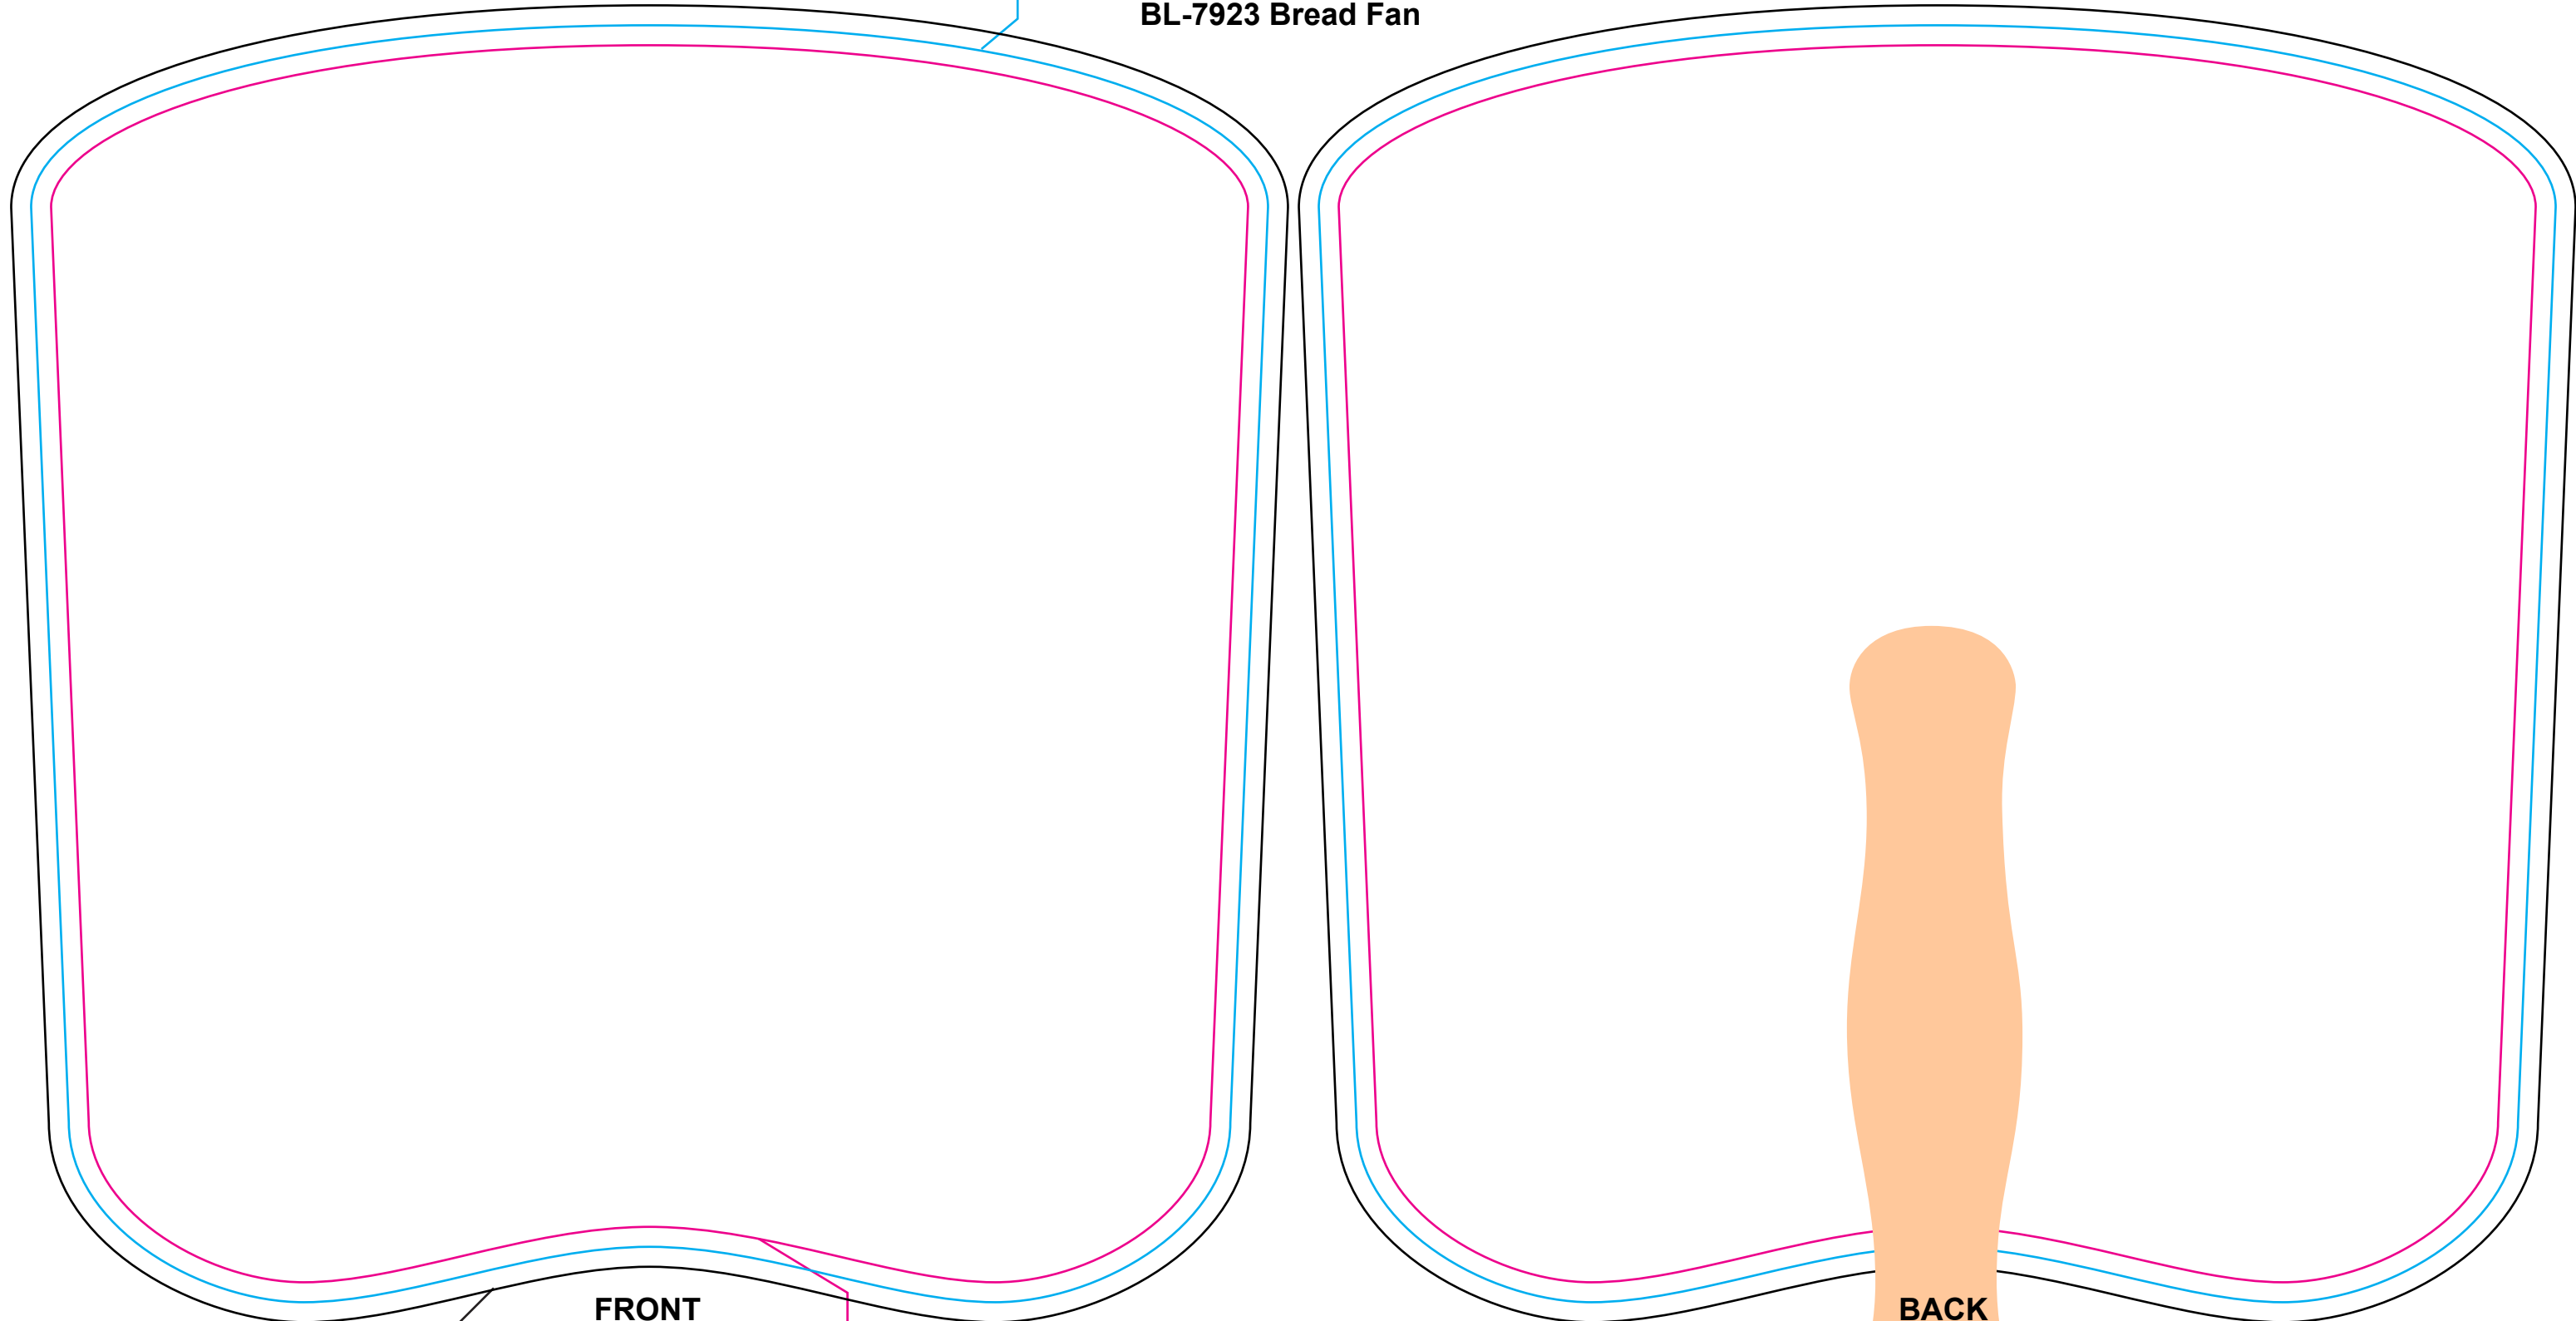

# BL-7923 Bread Fan

CYAN LINE - Product Edge  
(7.764"W x 8.014"H)

**FRONT**

**BACK**

BLACK LINE - Maximum Bleed  
(8.014"W x 8.264"H)

MAGENTA LINE - Image Area  
(7.514"W x 7.764"H)