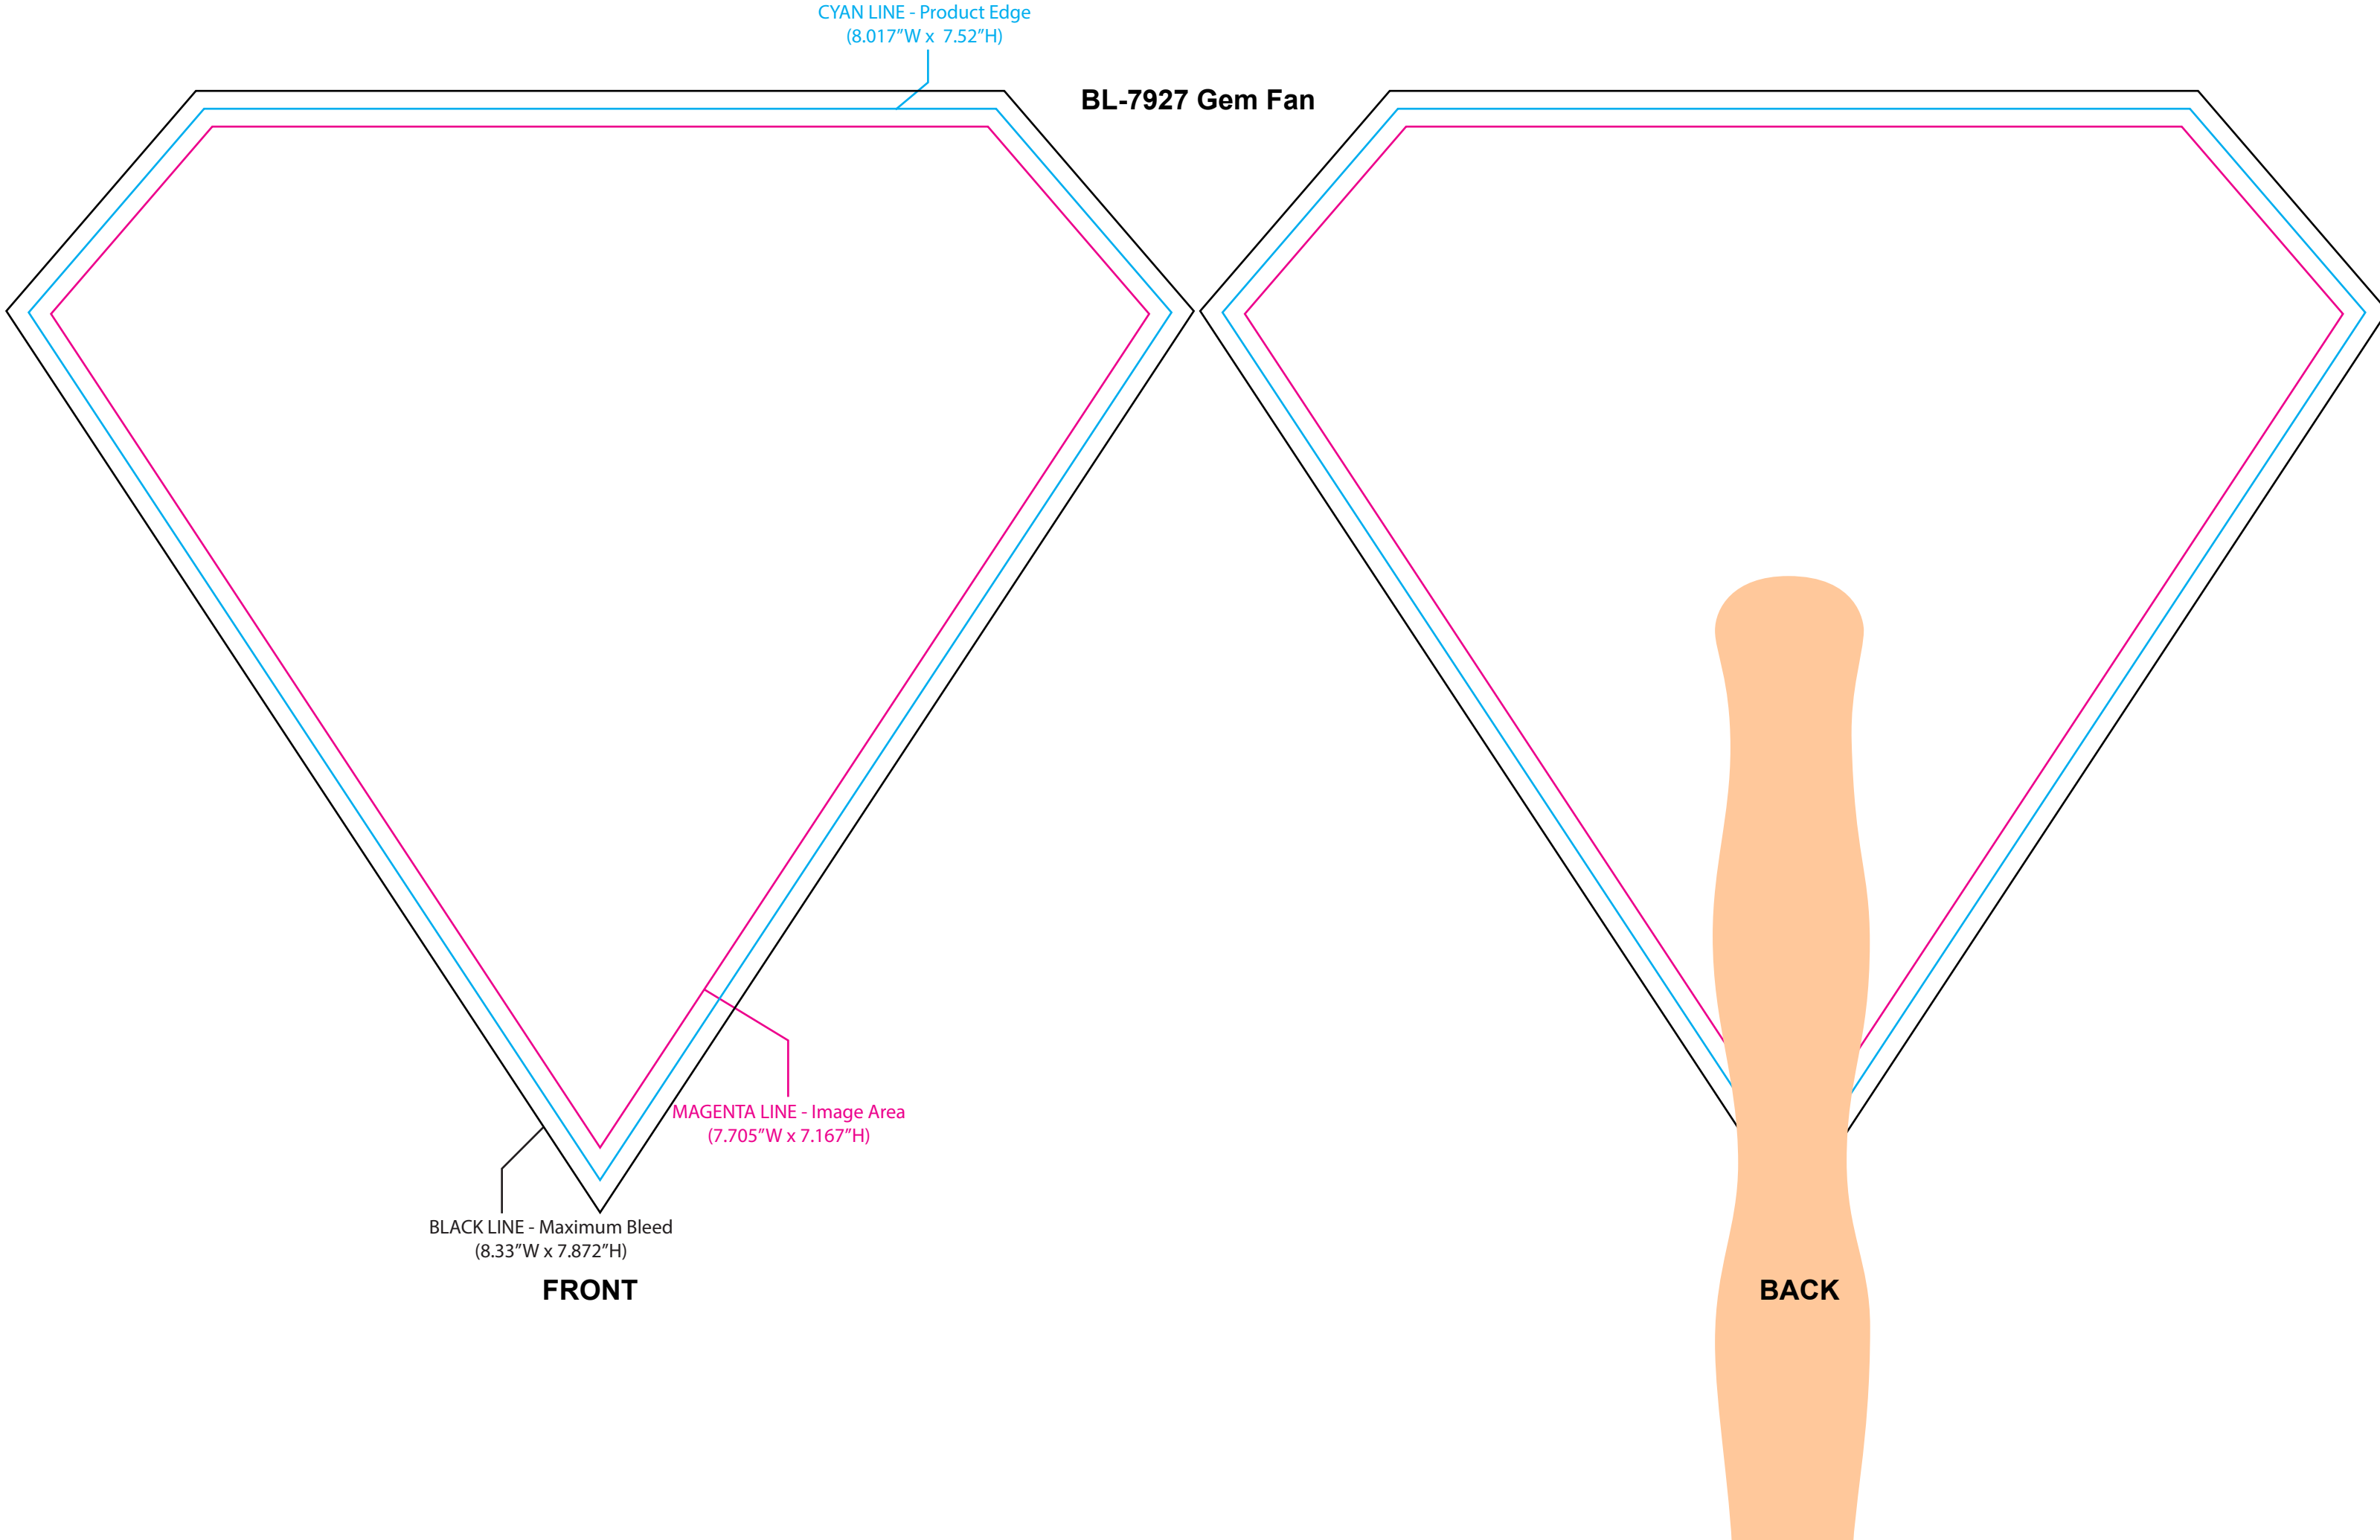

BL-7927 Gem Fan

CYAN LINE - Product Edge
(8.017\"W x 7.52\"H)

MAGENTA LINE - Image Area
(7.705\"W x 7.167\"H)

BLACK LINE - Maximum Bleed
(8.33\"W x 7.872\"H)

FRONT

BACK