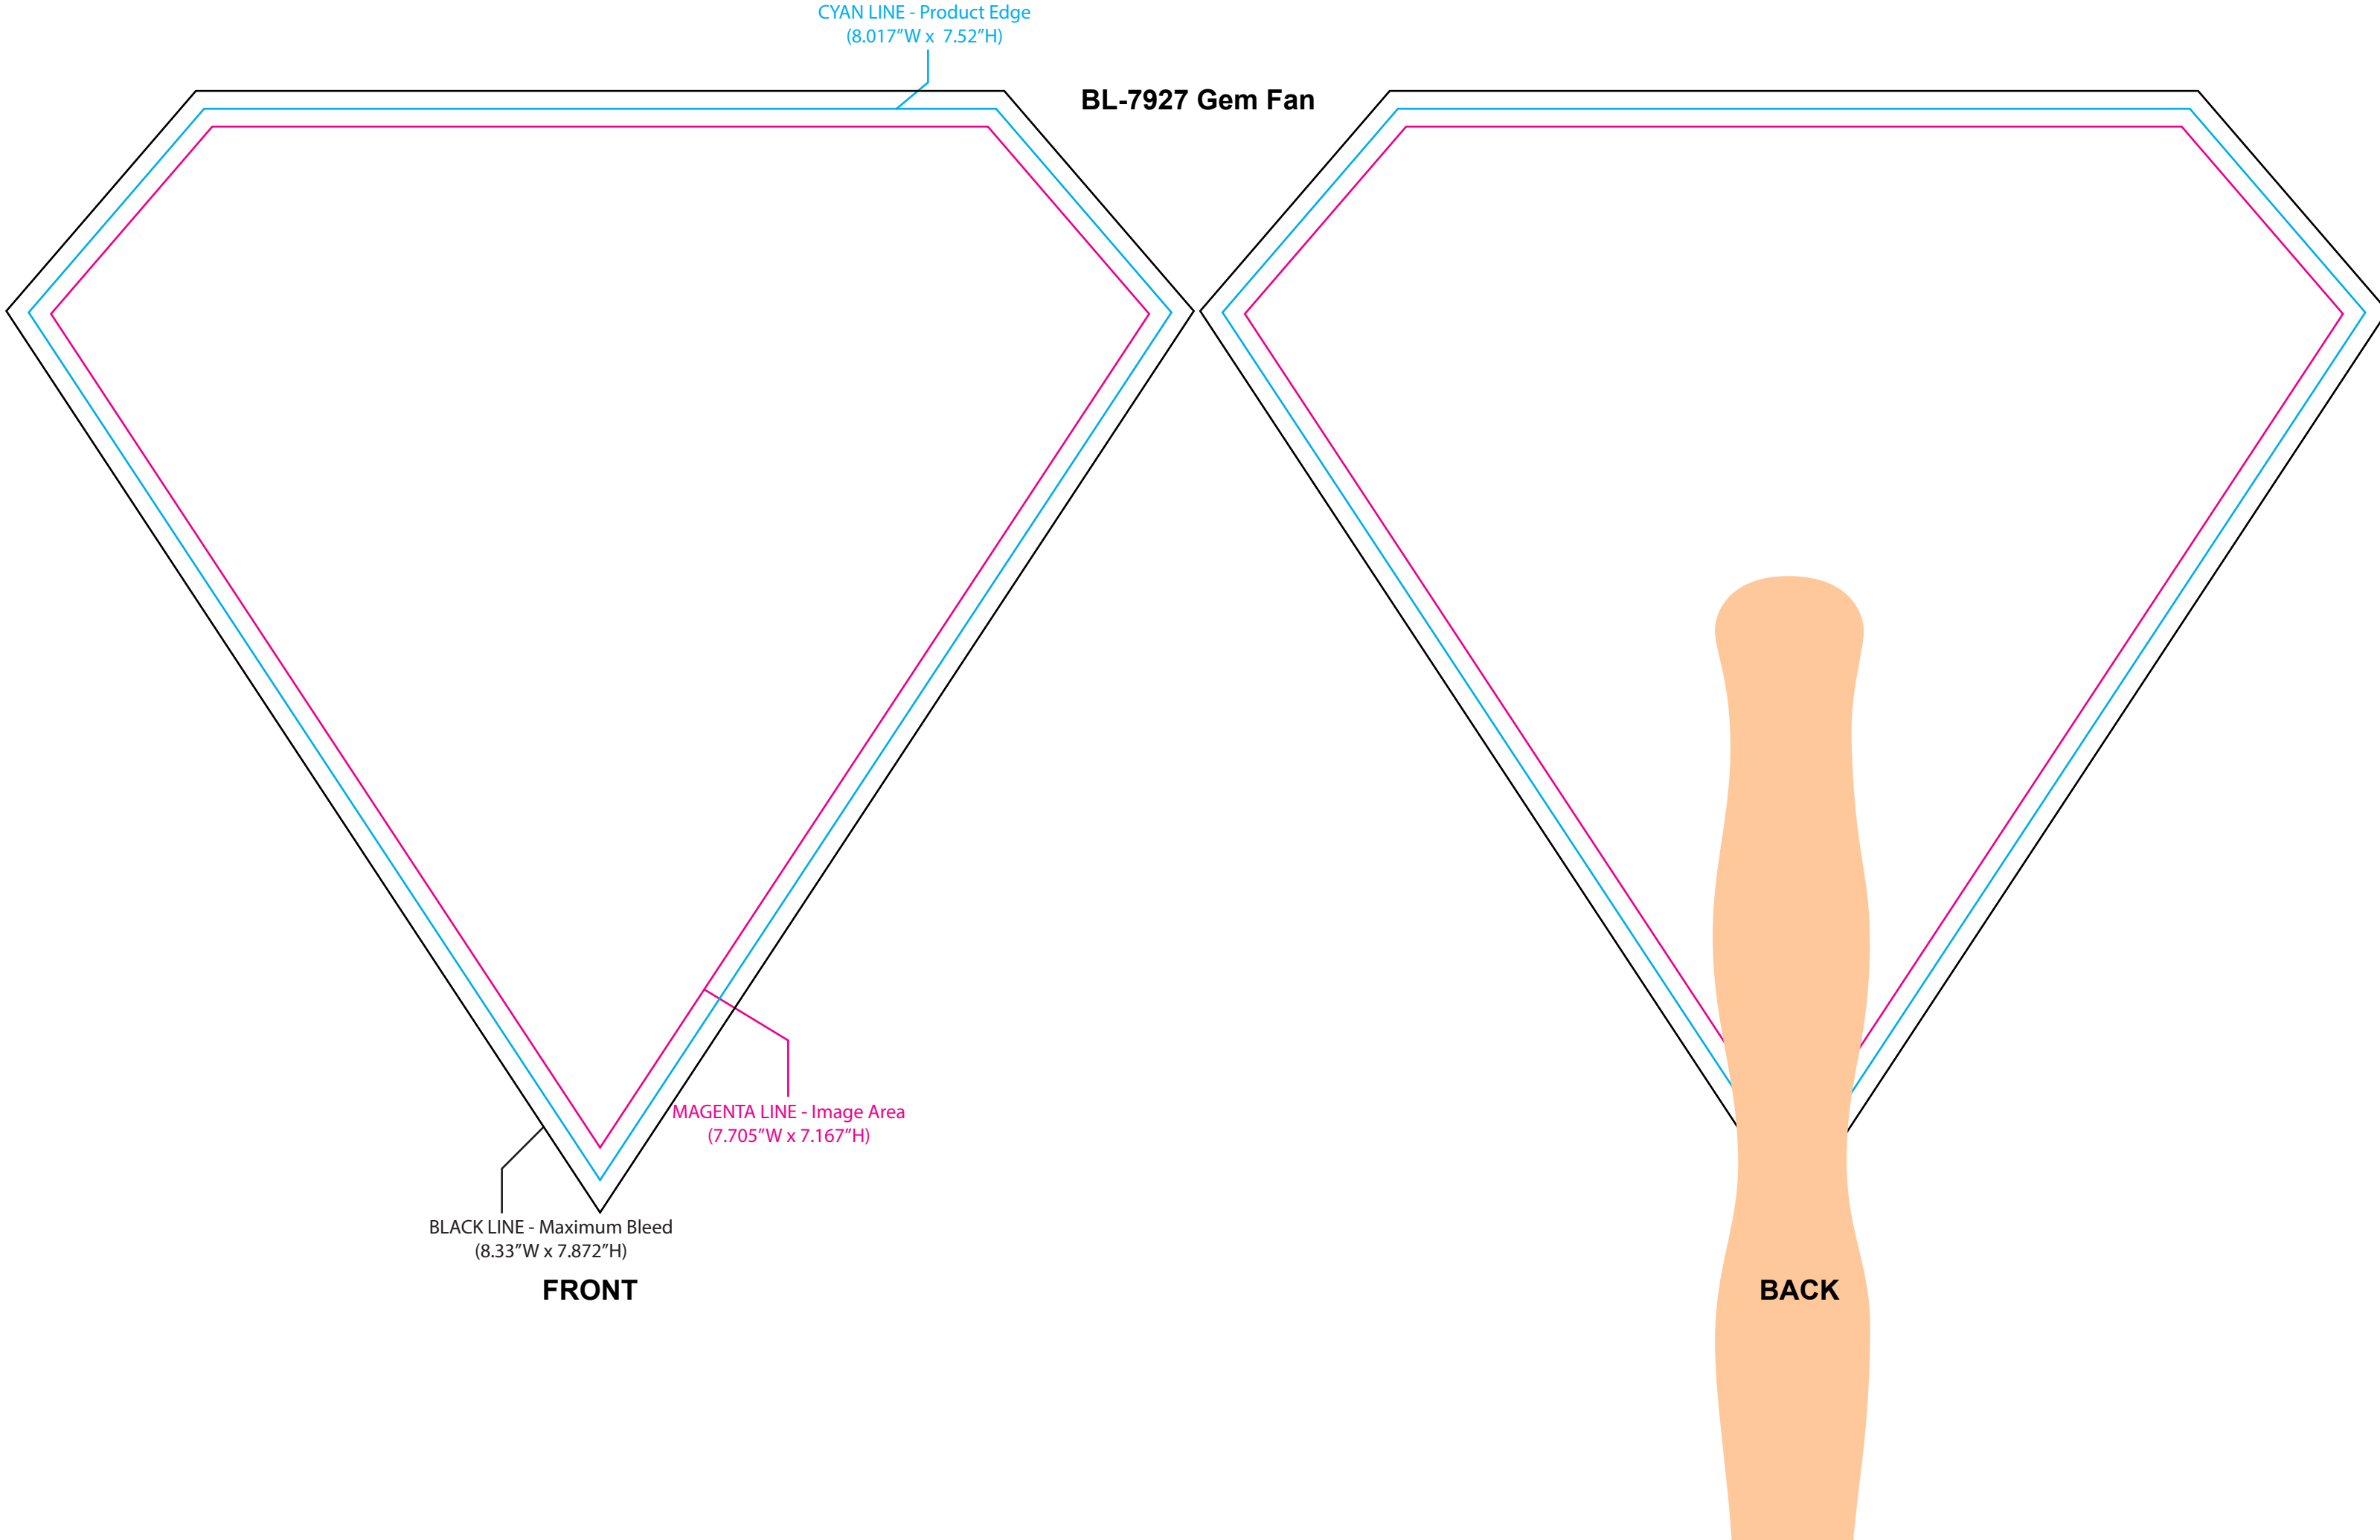

**BL-7927 Gem Fan**

CYAN LINE - Product Edge  
(8.017\"W x 7.52\"H)

MAGENTA LINE - Image Area  
(7.705\"W x 7.167\"H)

BLACK LINE - Maximum Bleed  
(8.33\"W x 7.872\"H)

**FRONT**

**BACK**