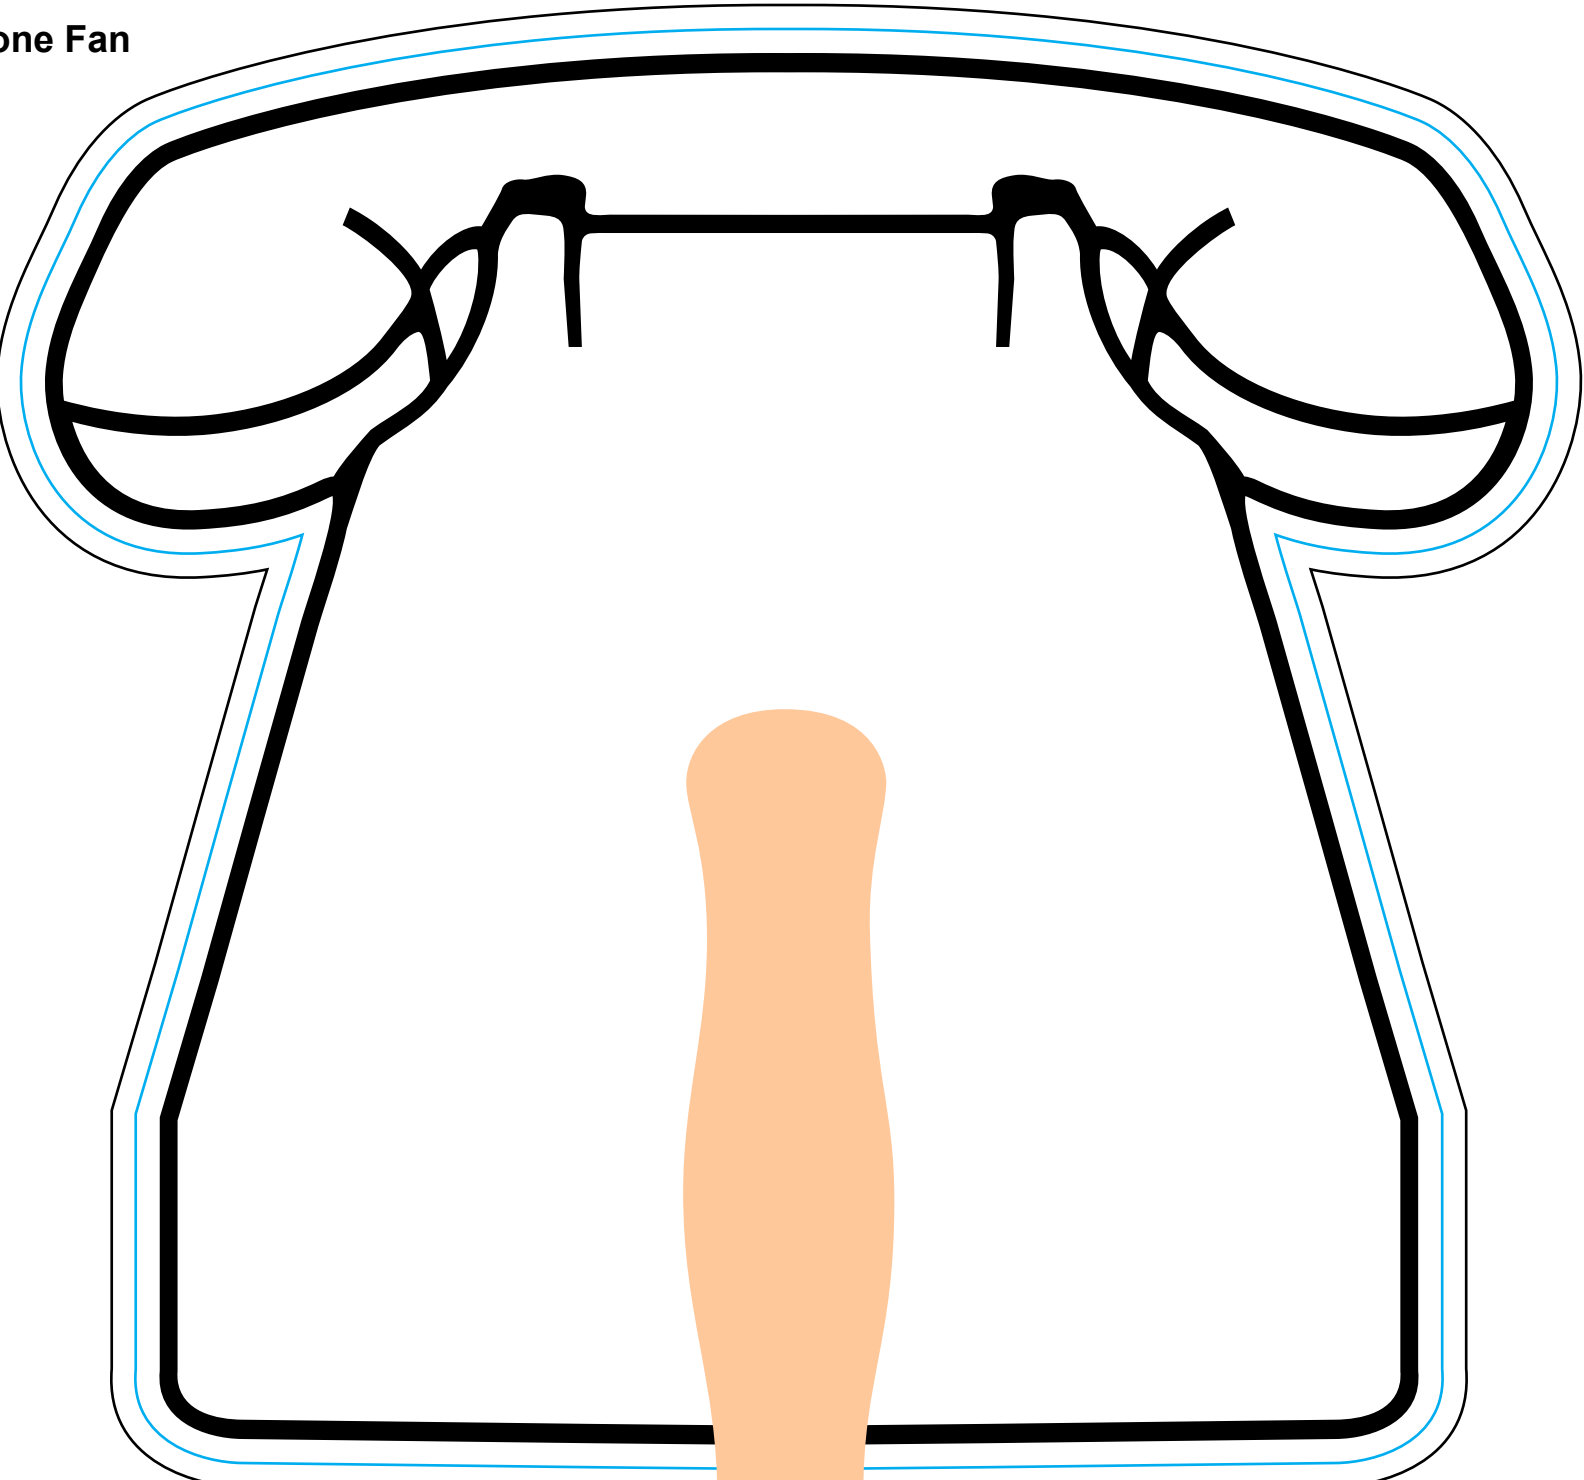

BL-7928 Phone Fan

CYAN LINE - Product Edge
(8.014"W x 7.514"H)

BLACK LINE - Maximum Bleed
(8.264"W x 7.764"H)

MAGENTA LINE - Image Area
(7.75"W x 7.25"H)

FRONT

BACK