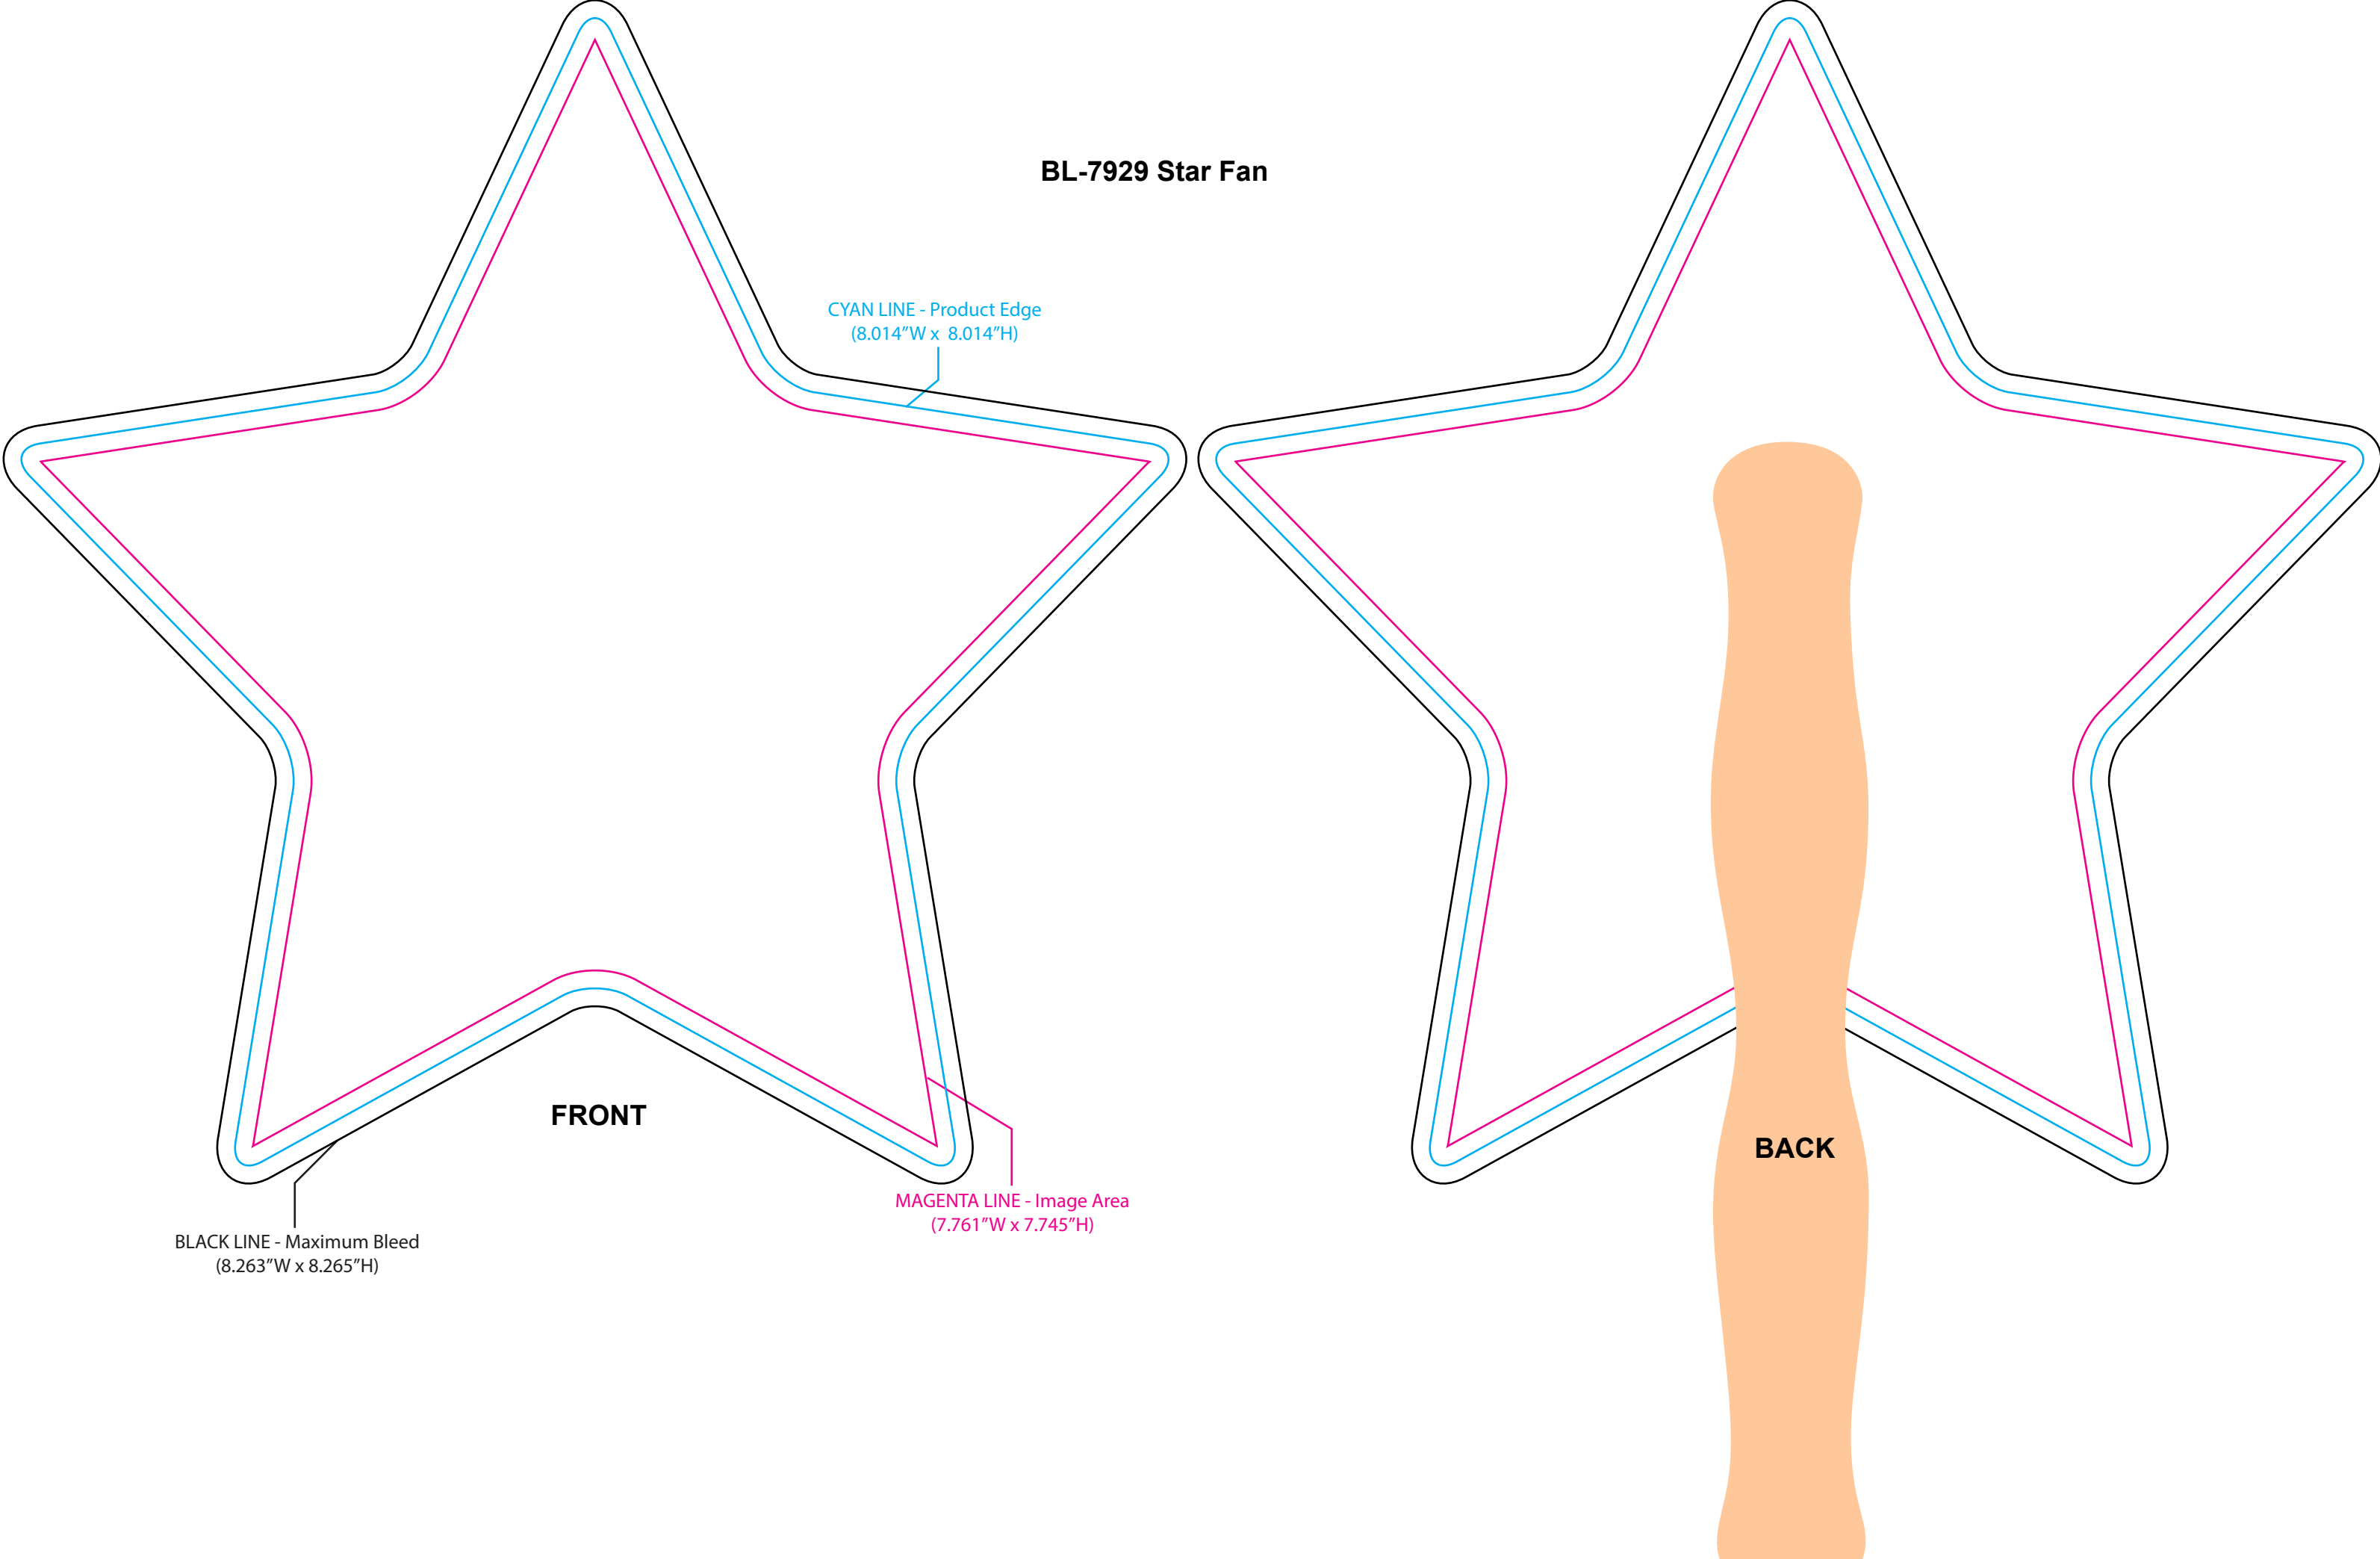

**BL-7929 Star Fan**

CYAN LINE - Product Edge  
(8.014\"W x 8.014\"H)

**FRONT**

BLACK LINE - Maximum Bleed  
(8.263\"W x 8.265\"H)

MAGENTA LINE - Image Area  
(7.761\"W x 7.745\"H)

**BACK**