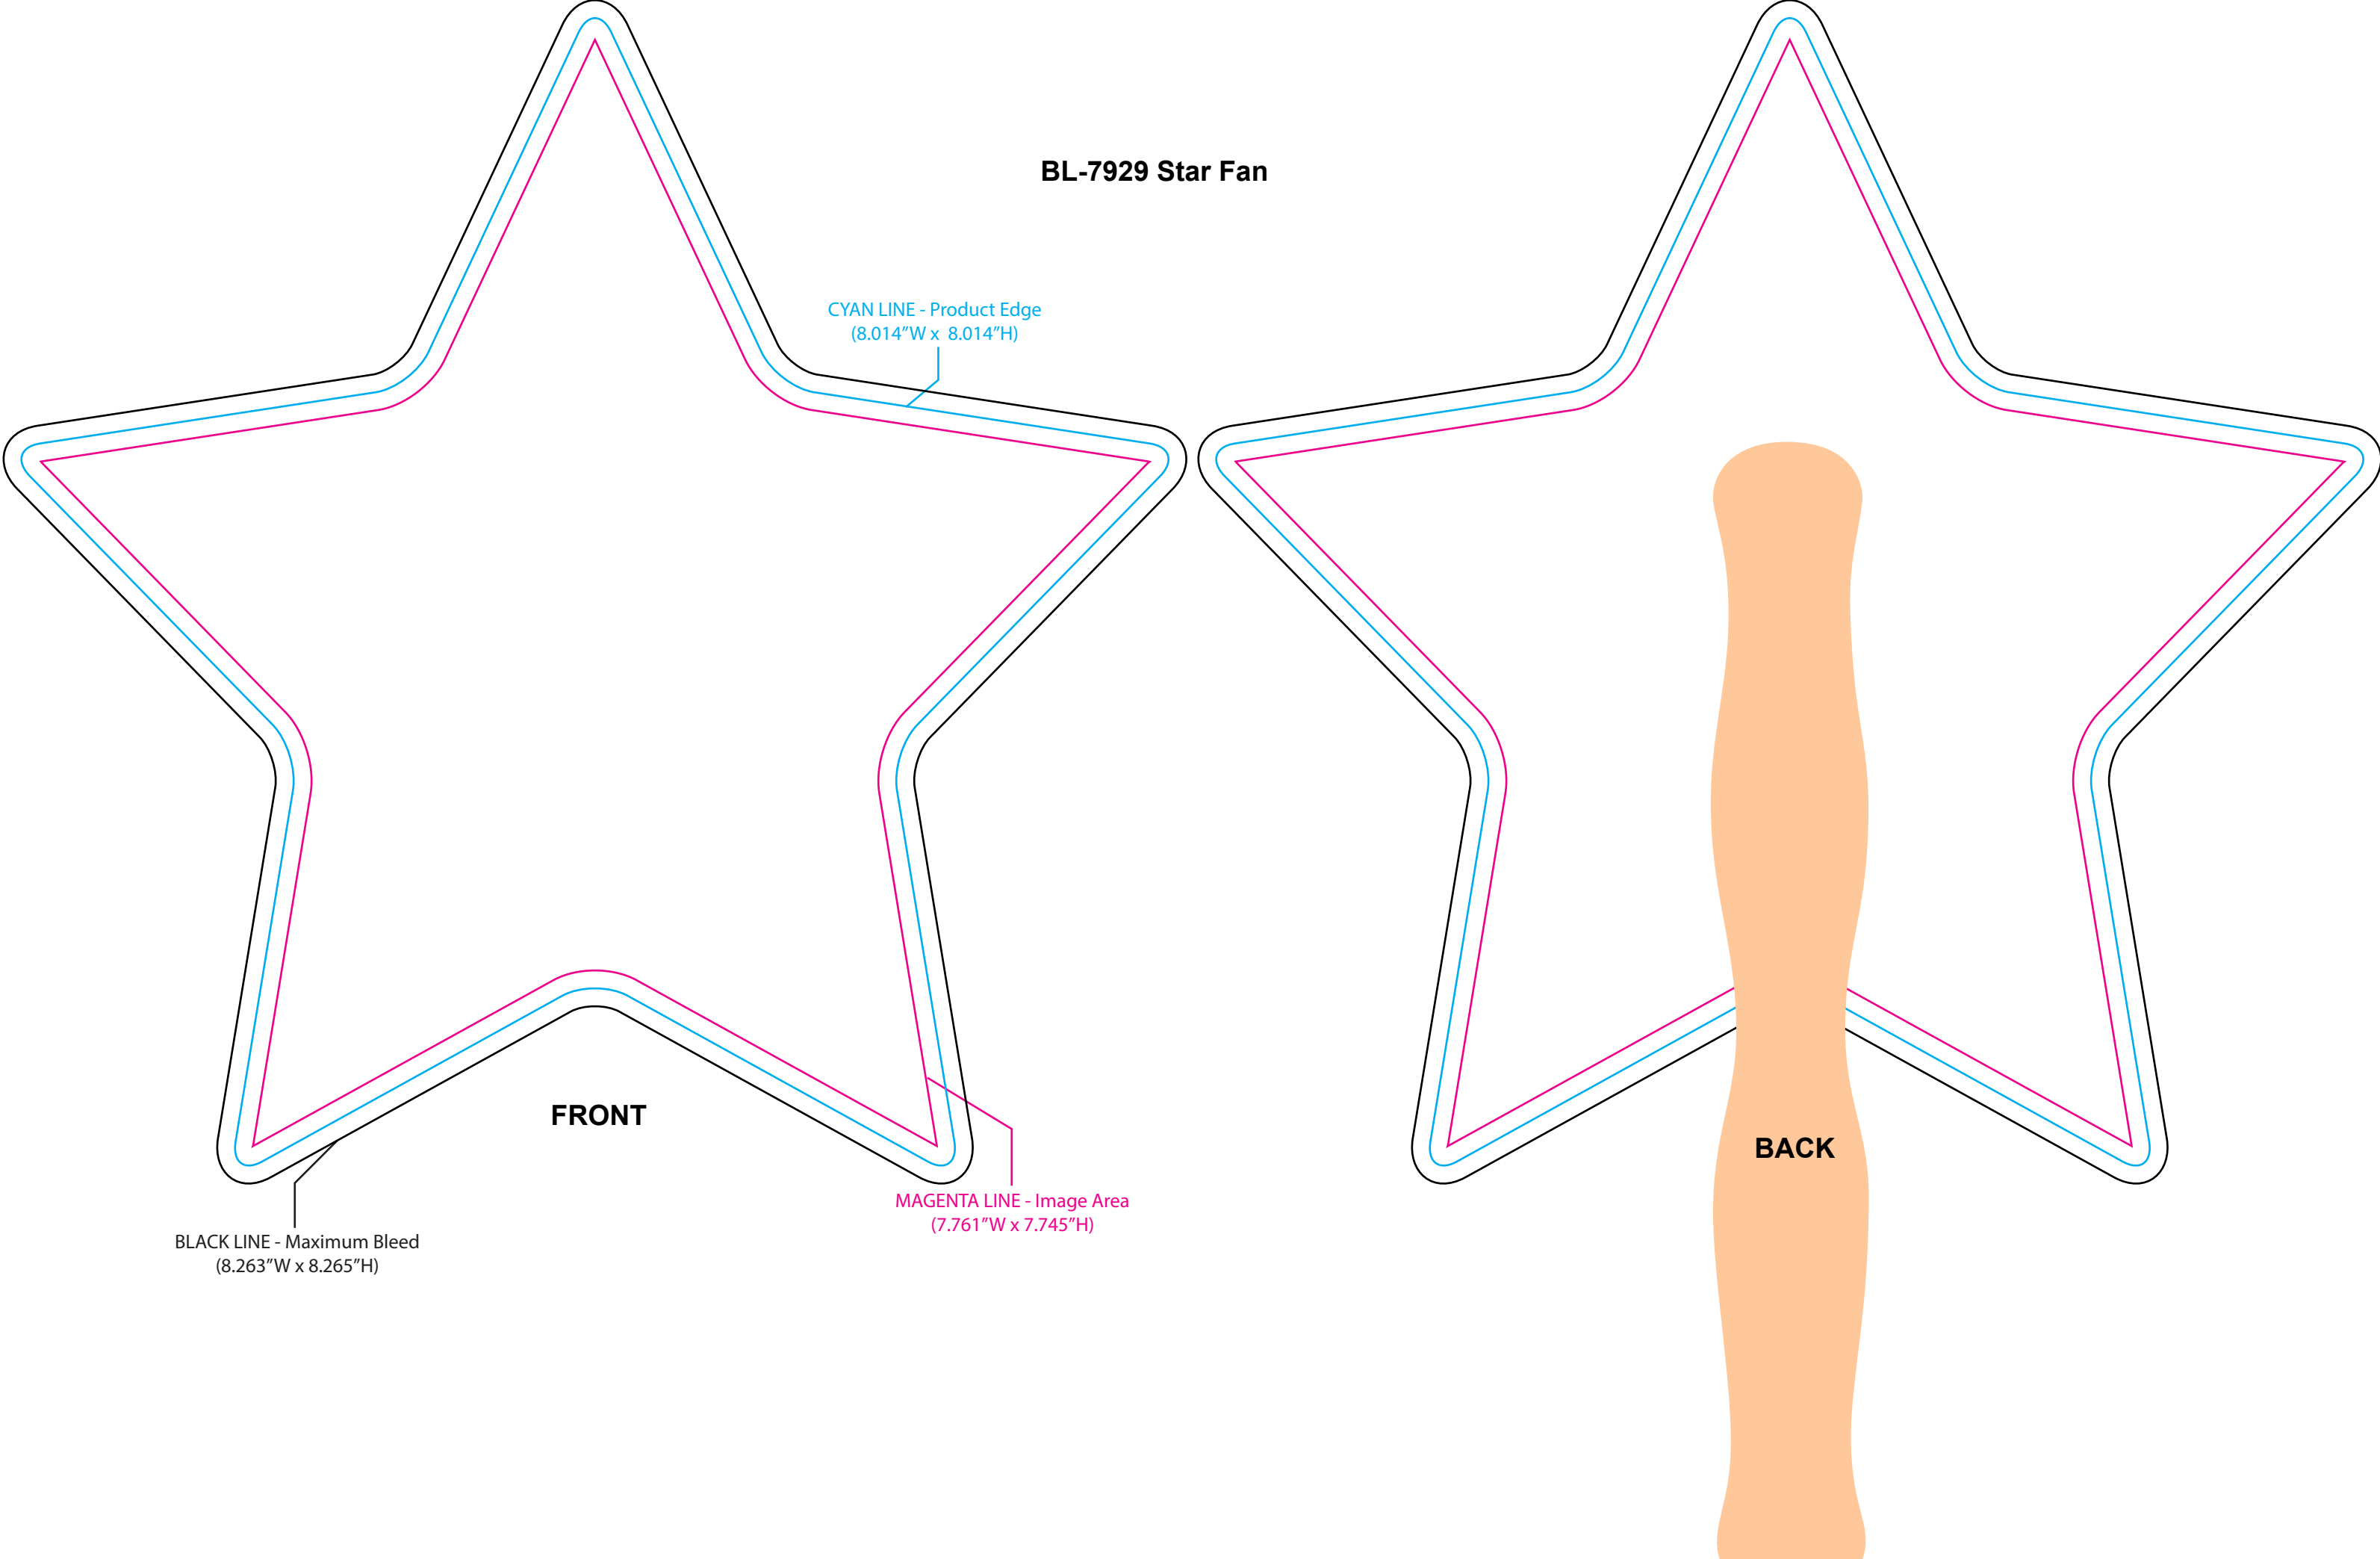

**BL-7929 Star Fan**

**FRONT**

**BACK**

BLACK LINE - Maximum Bleed  
(8.263"W x 8.265"H)

CYAN LINE - Product Edge  
(8.014"W x 8.014"H)

MAGENTA LINE - Image Area  
(7.761"W x 7.745"H)