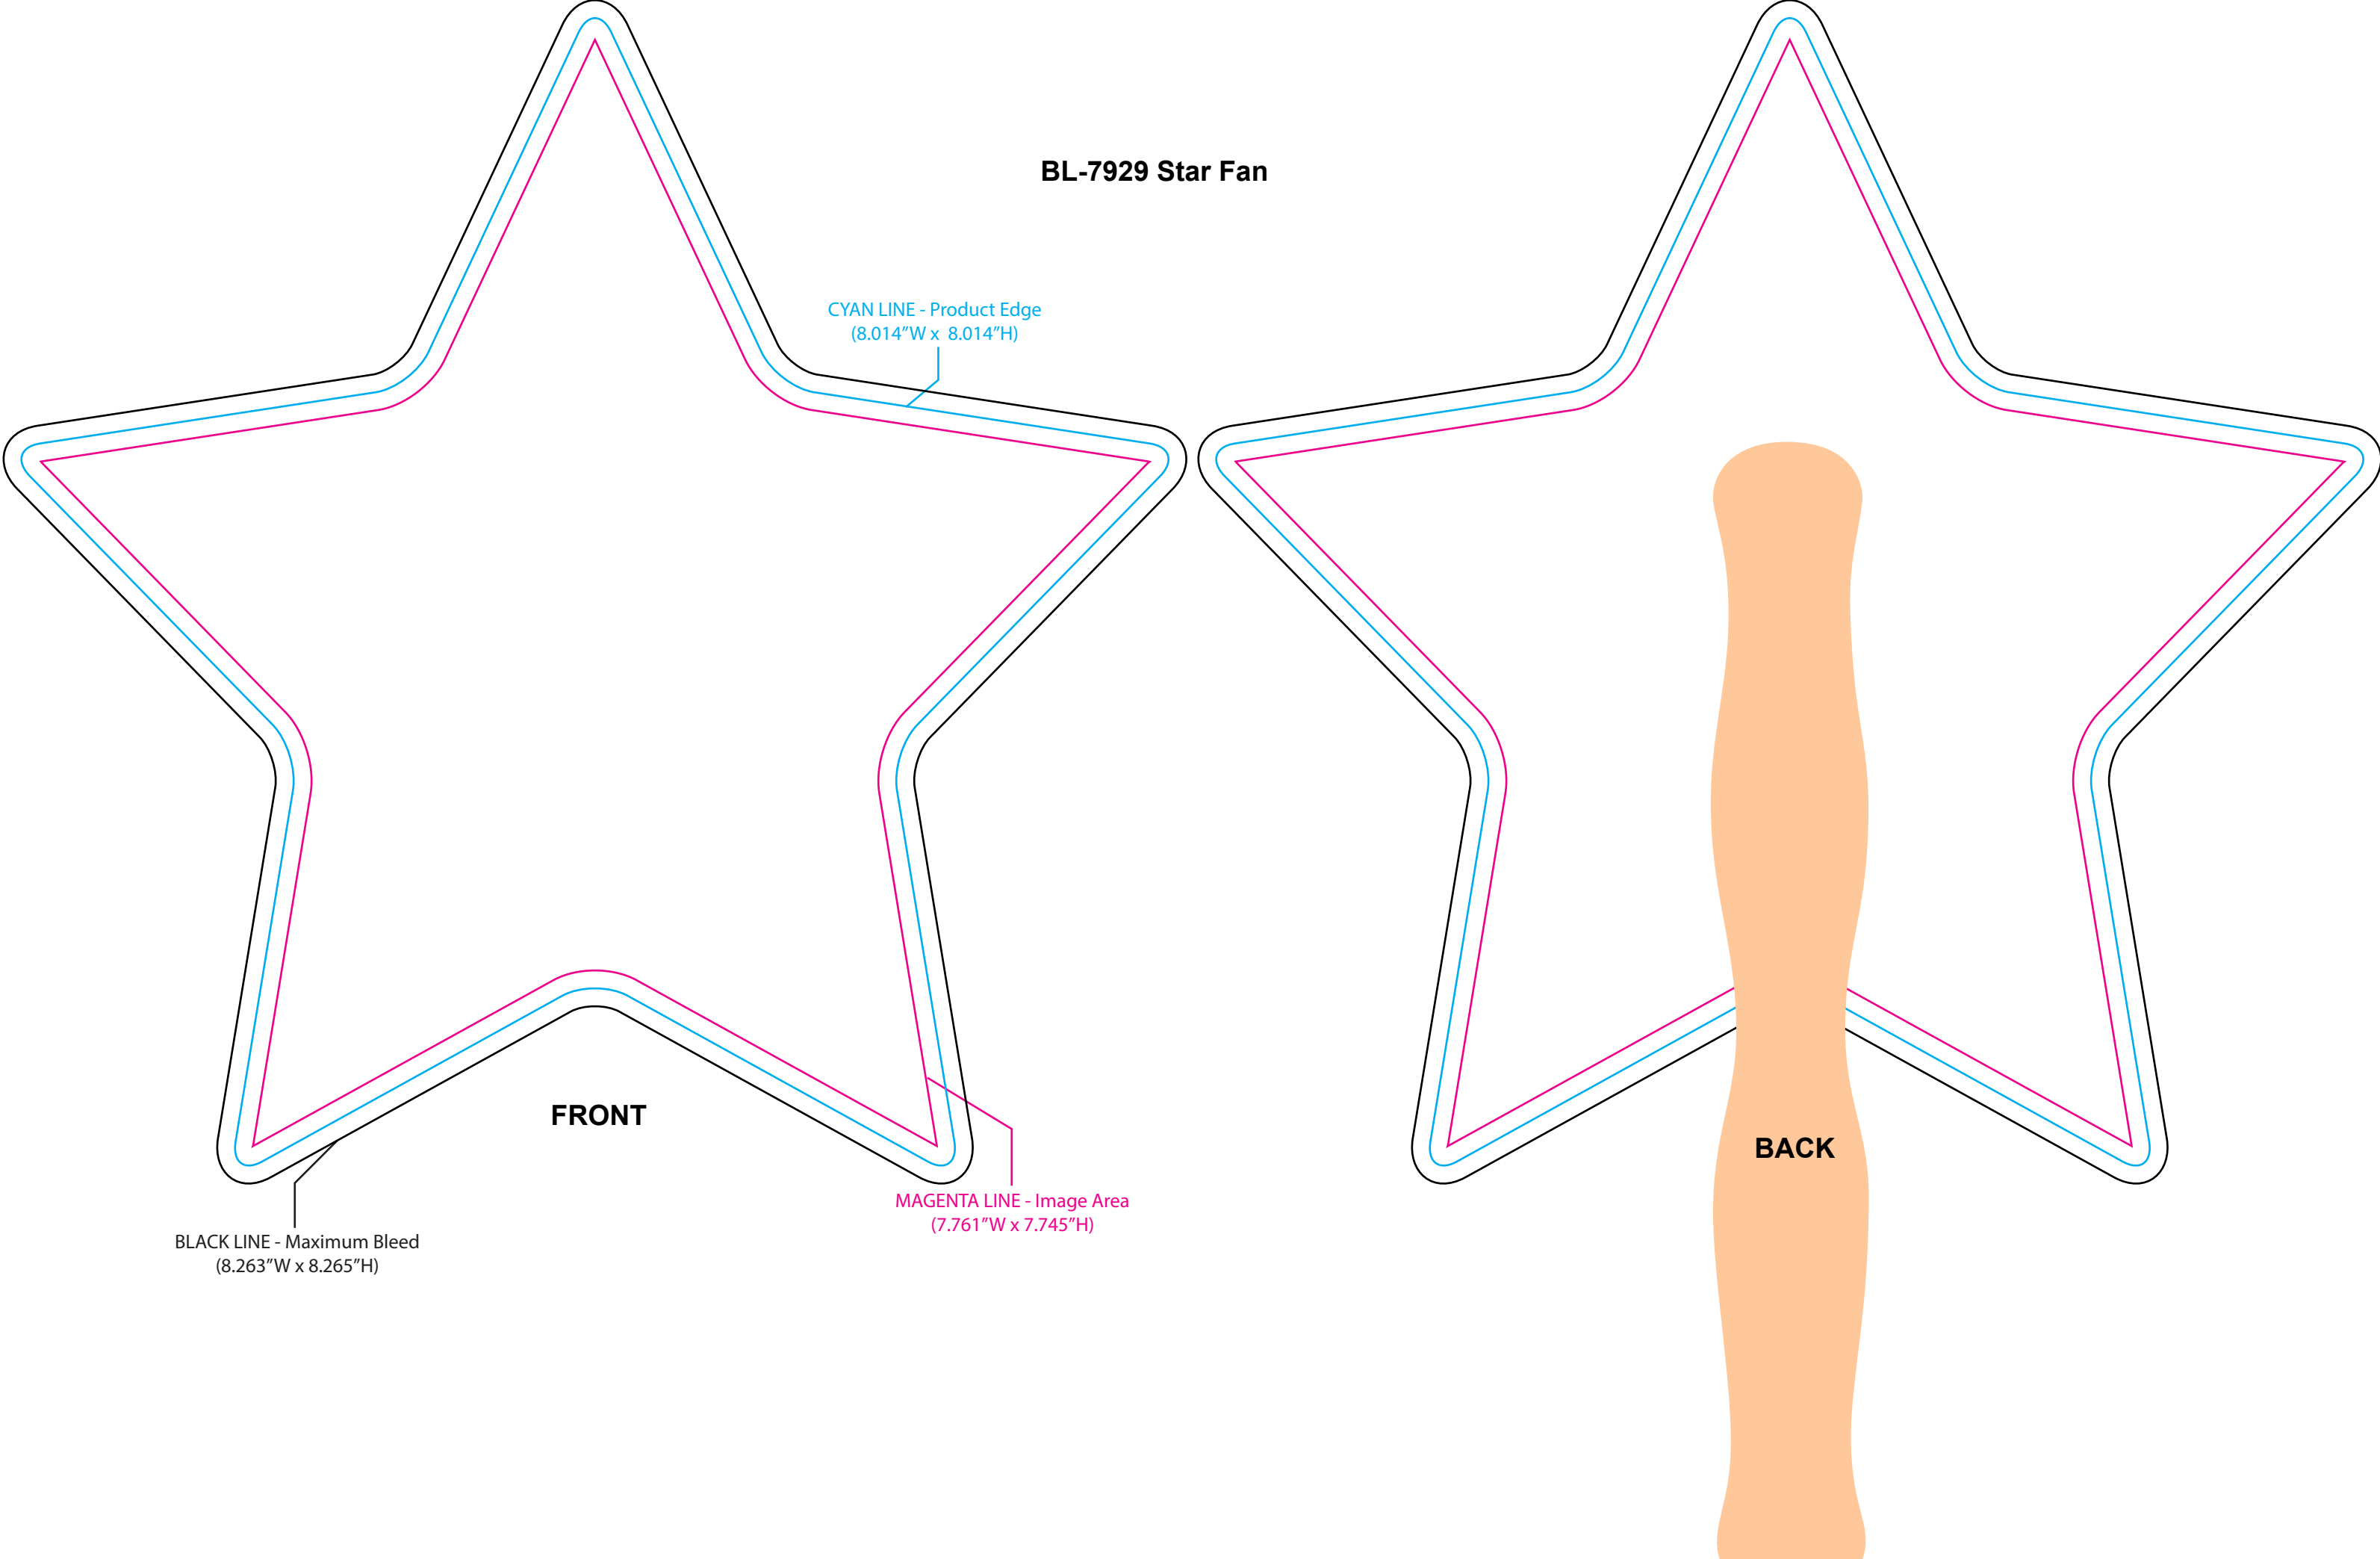

**BL-7929 Star Fan**

CYAN LINE - Product Edge  
(8.014"W x 8.014"H)

**FRONT**

BLACK LINE - Maximum Bleed  
(8.263"W x 8.265"H)

MAGENTA LINE - Image Area  
(7.761"W x 7.745"H)

**BACK**