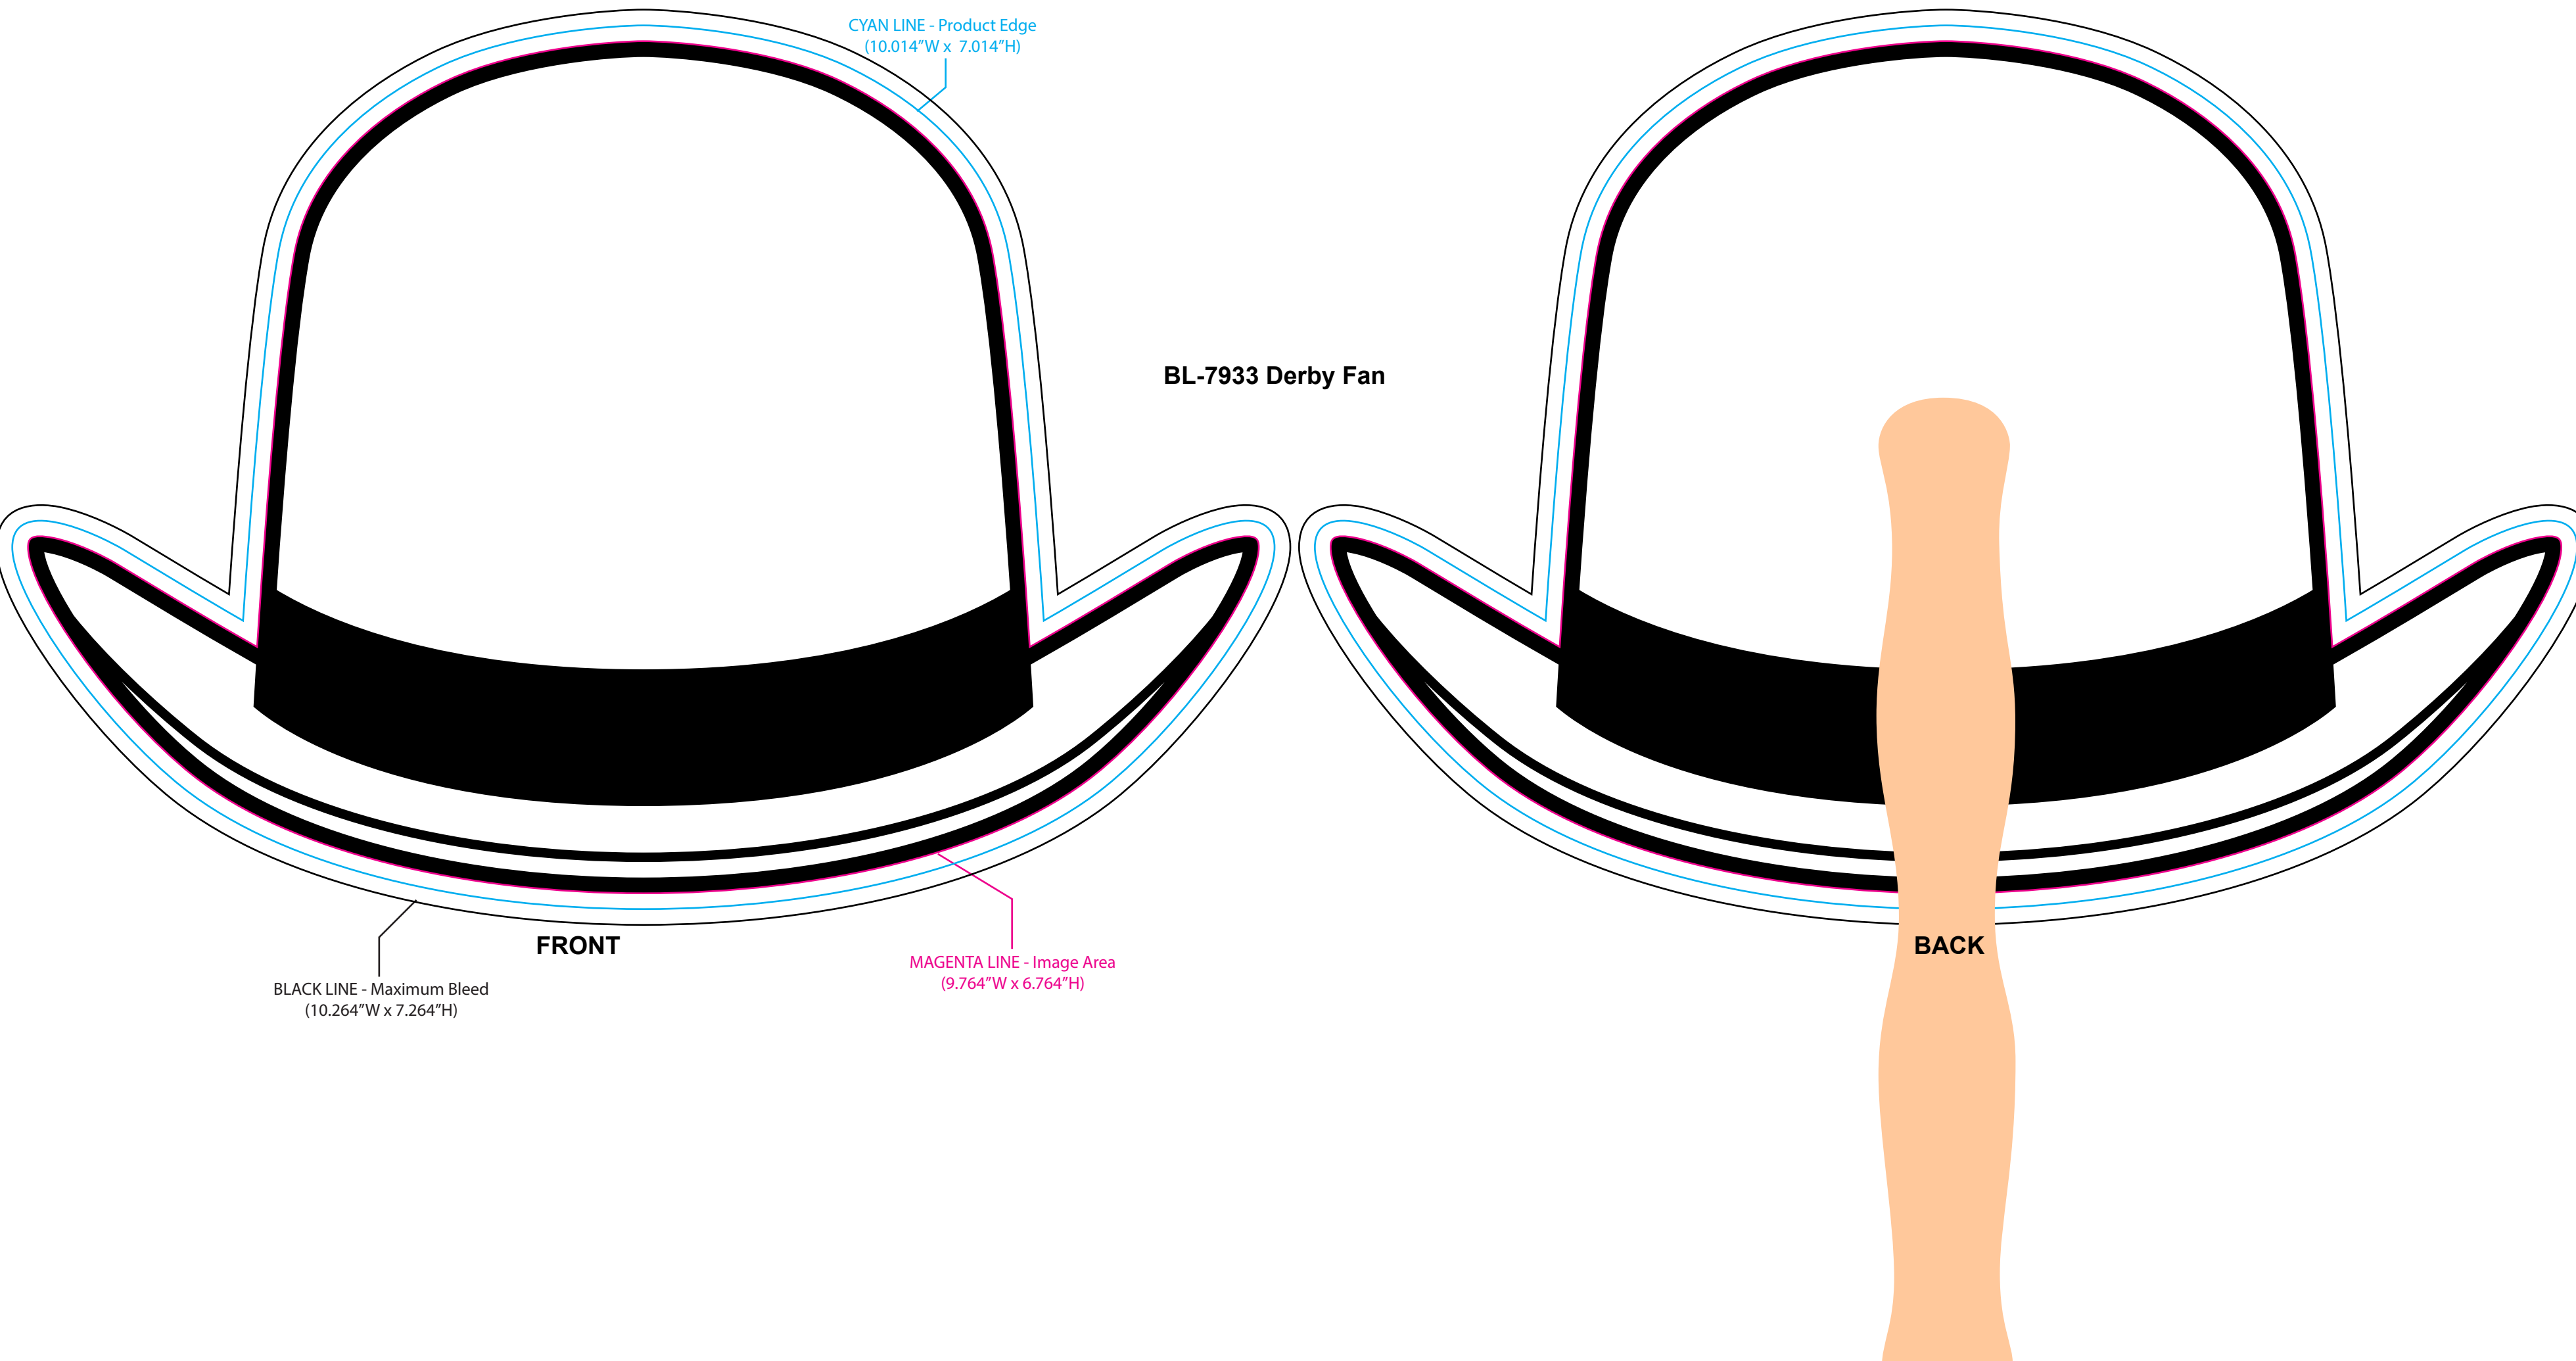

BL-7933 Derby Fan

CYAN LINE - Product Edge
(10.014"W x 7.014"H)

FRONT

BLACK LINE - Maximum Bleed
(10.264"W x 7.264"H)

MAGENTA LINE - Image Area
(9.764"W x 6.764"H)

BACK