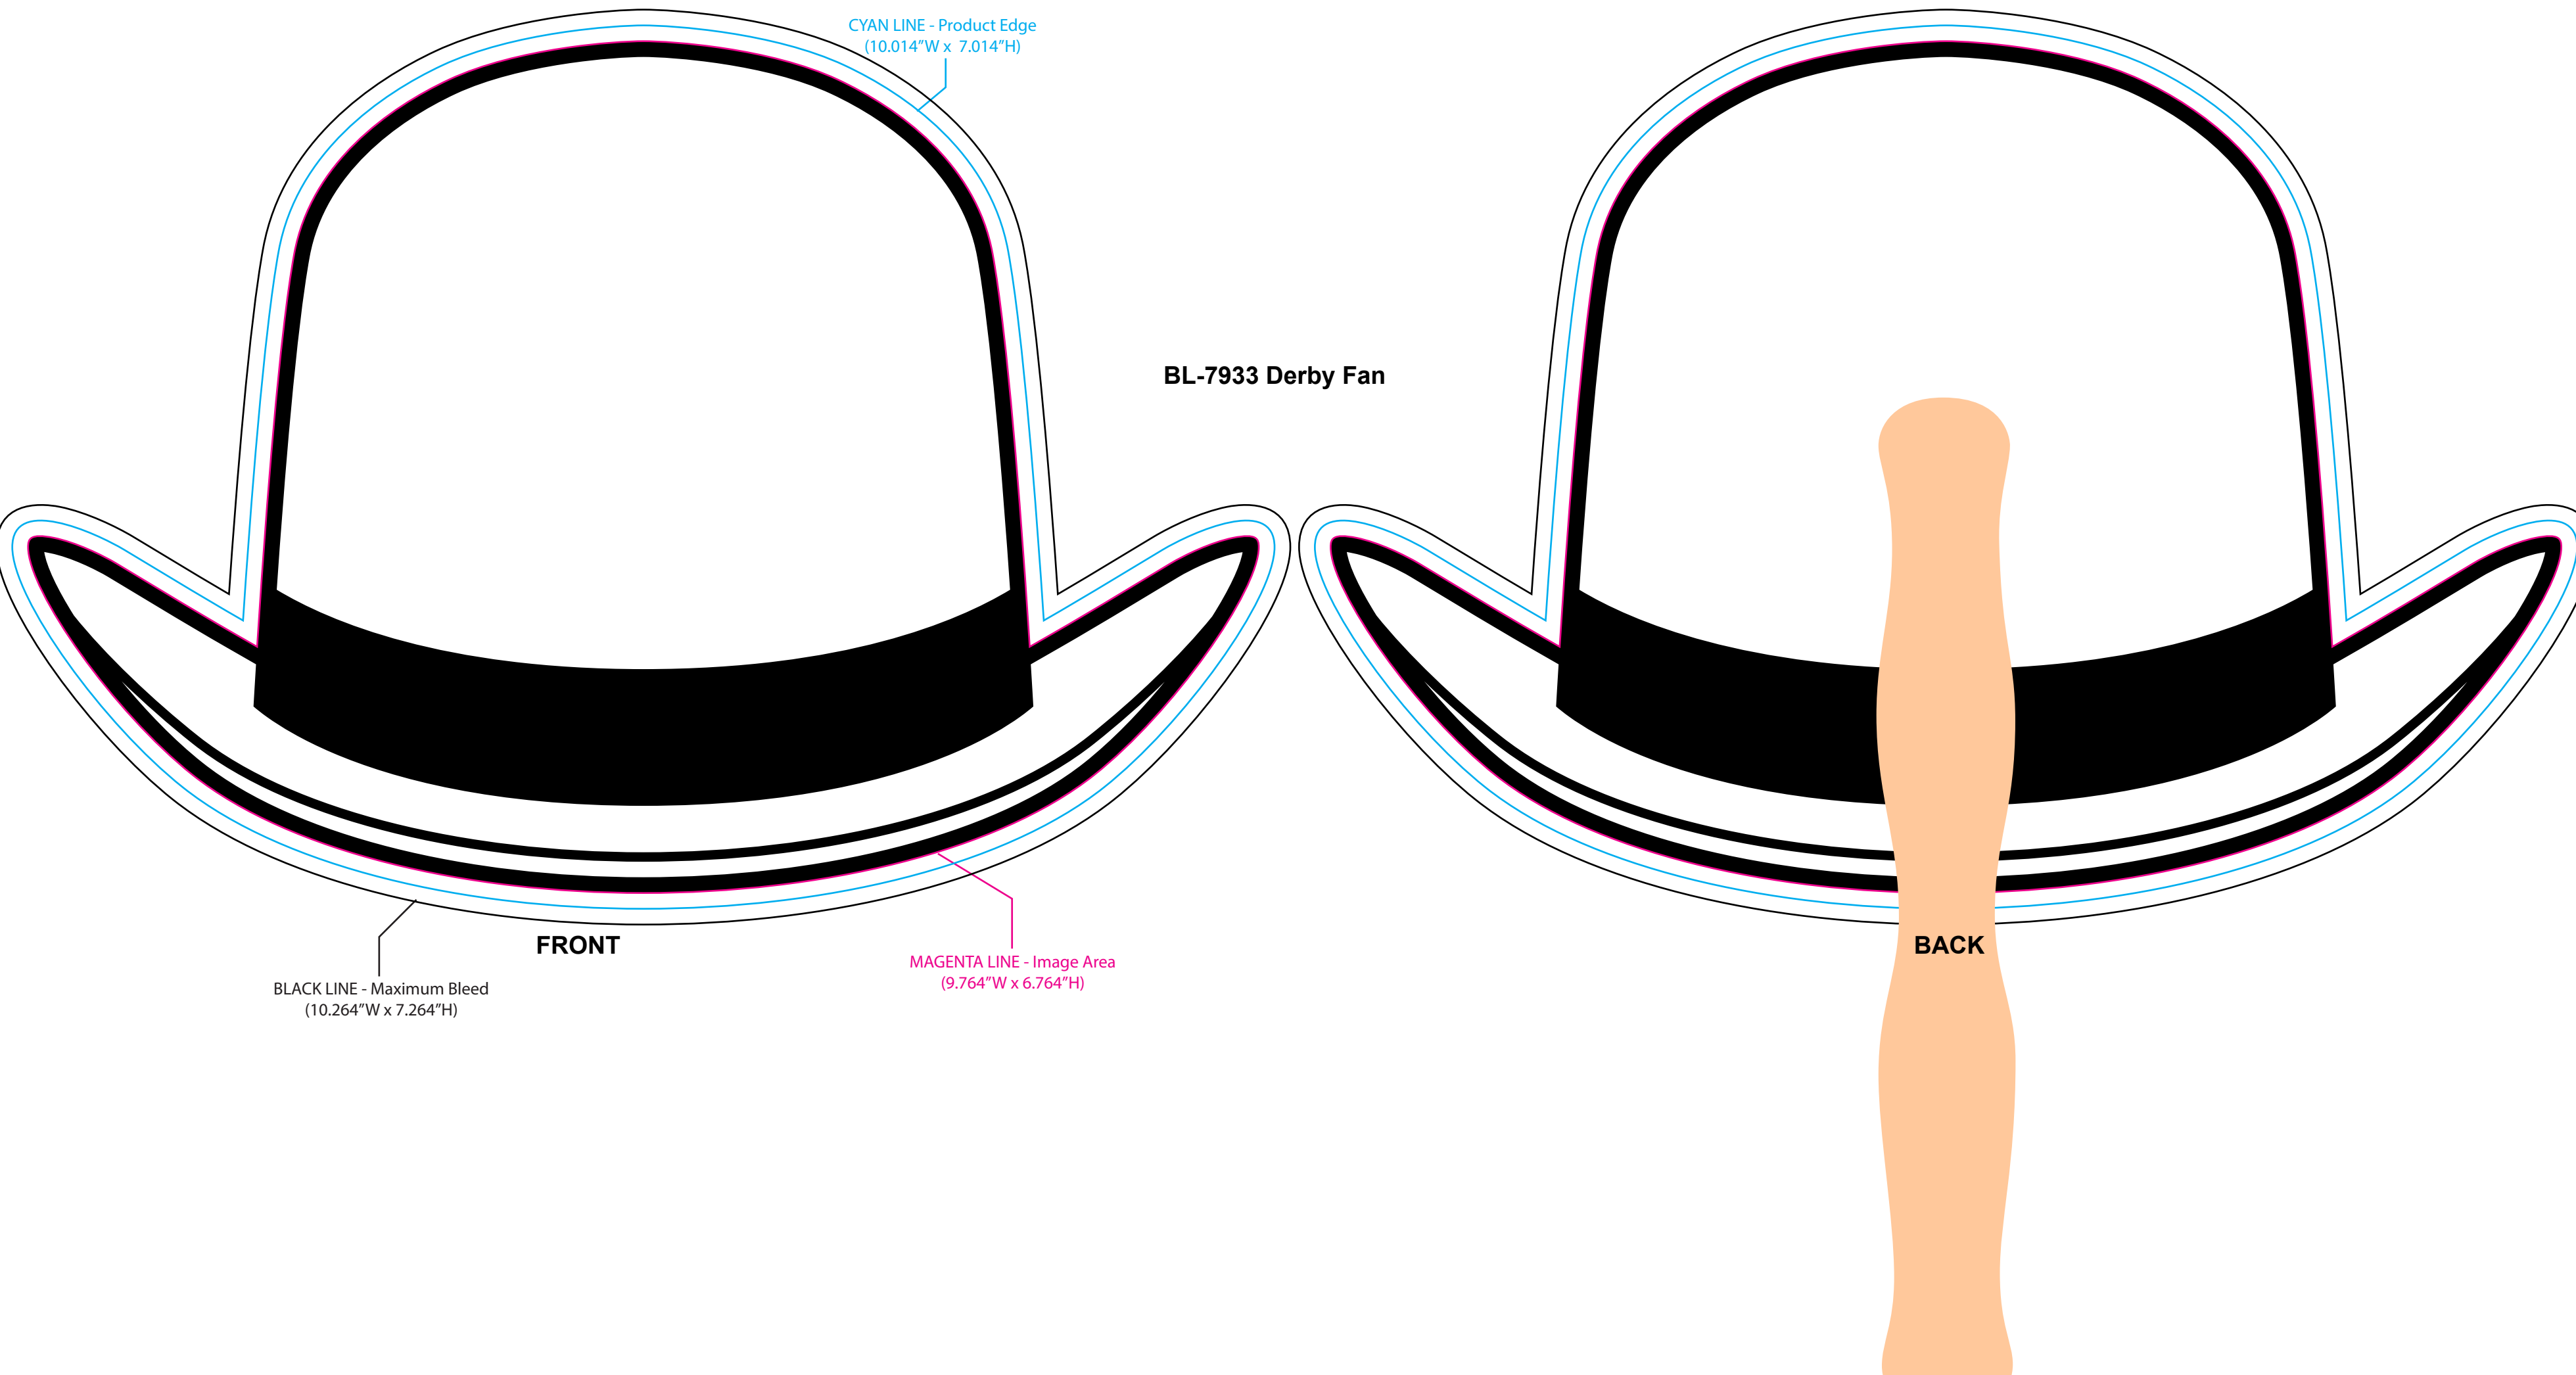

BL-7933 Derby Fan

CYAN LINE - Product Edge
(10.014"W x 7.014"H)

BLACK LINE - Maximum Bleed
(10.264"W x 7.264"H)

MAGENTA LINE - Image Area
(9.764"W x 6.764"H)

FRONT

BACK