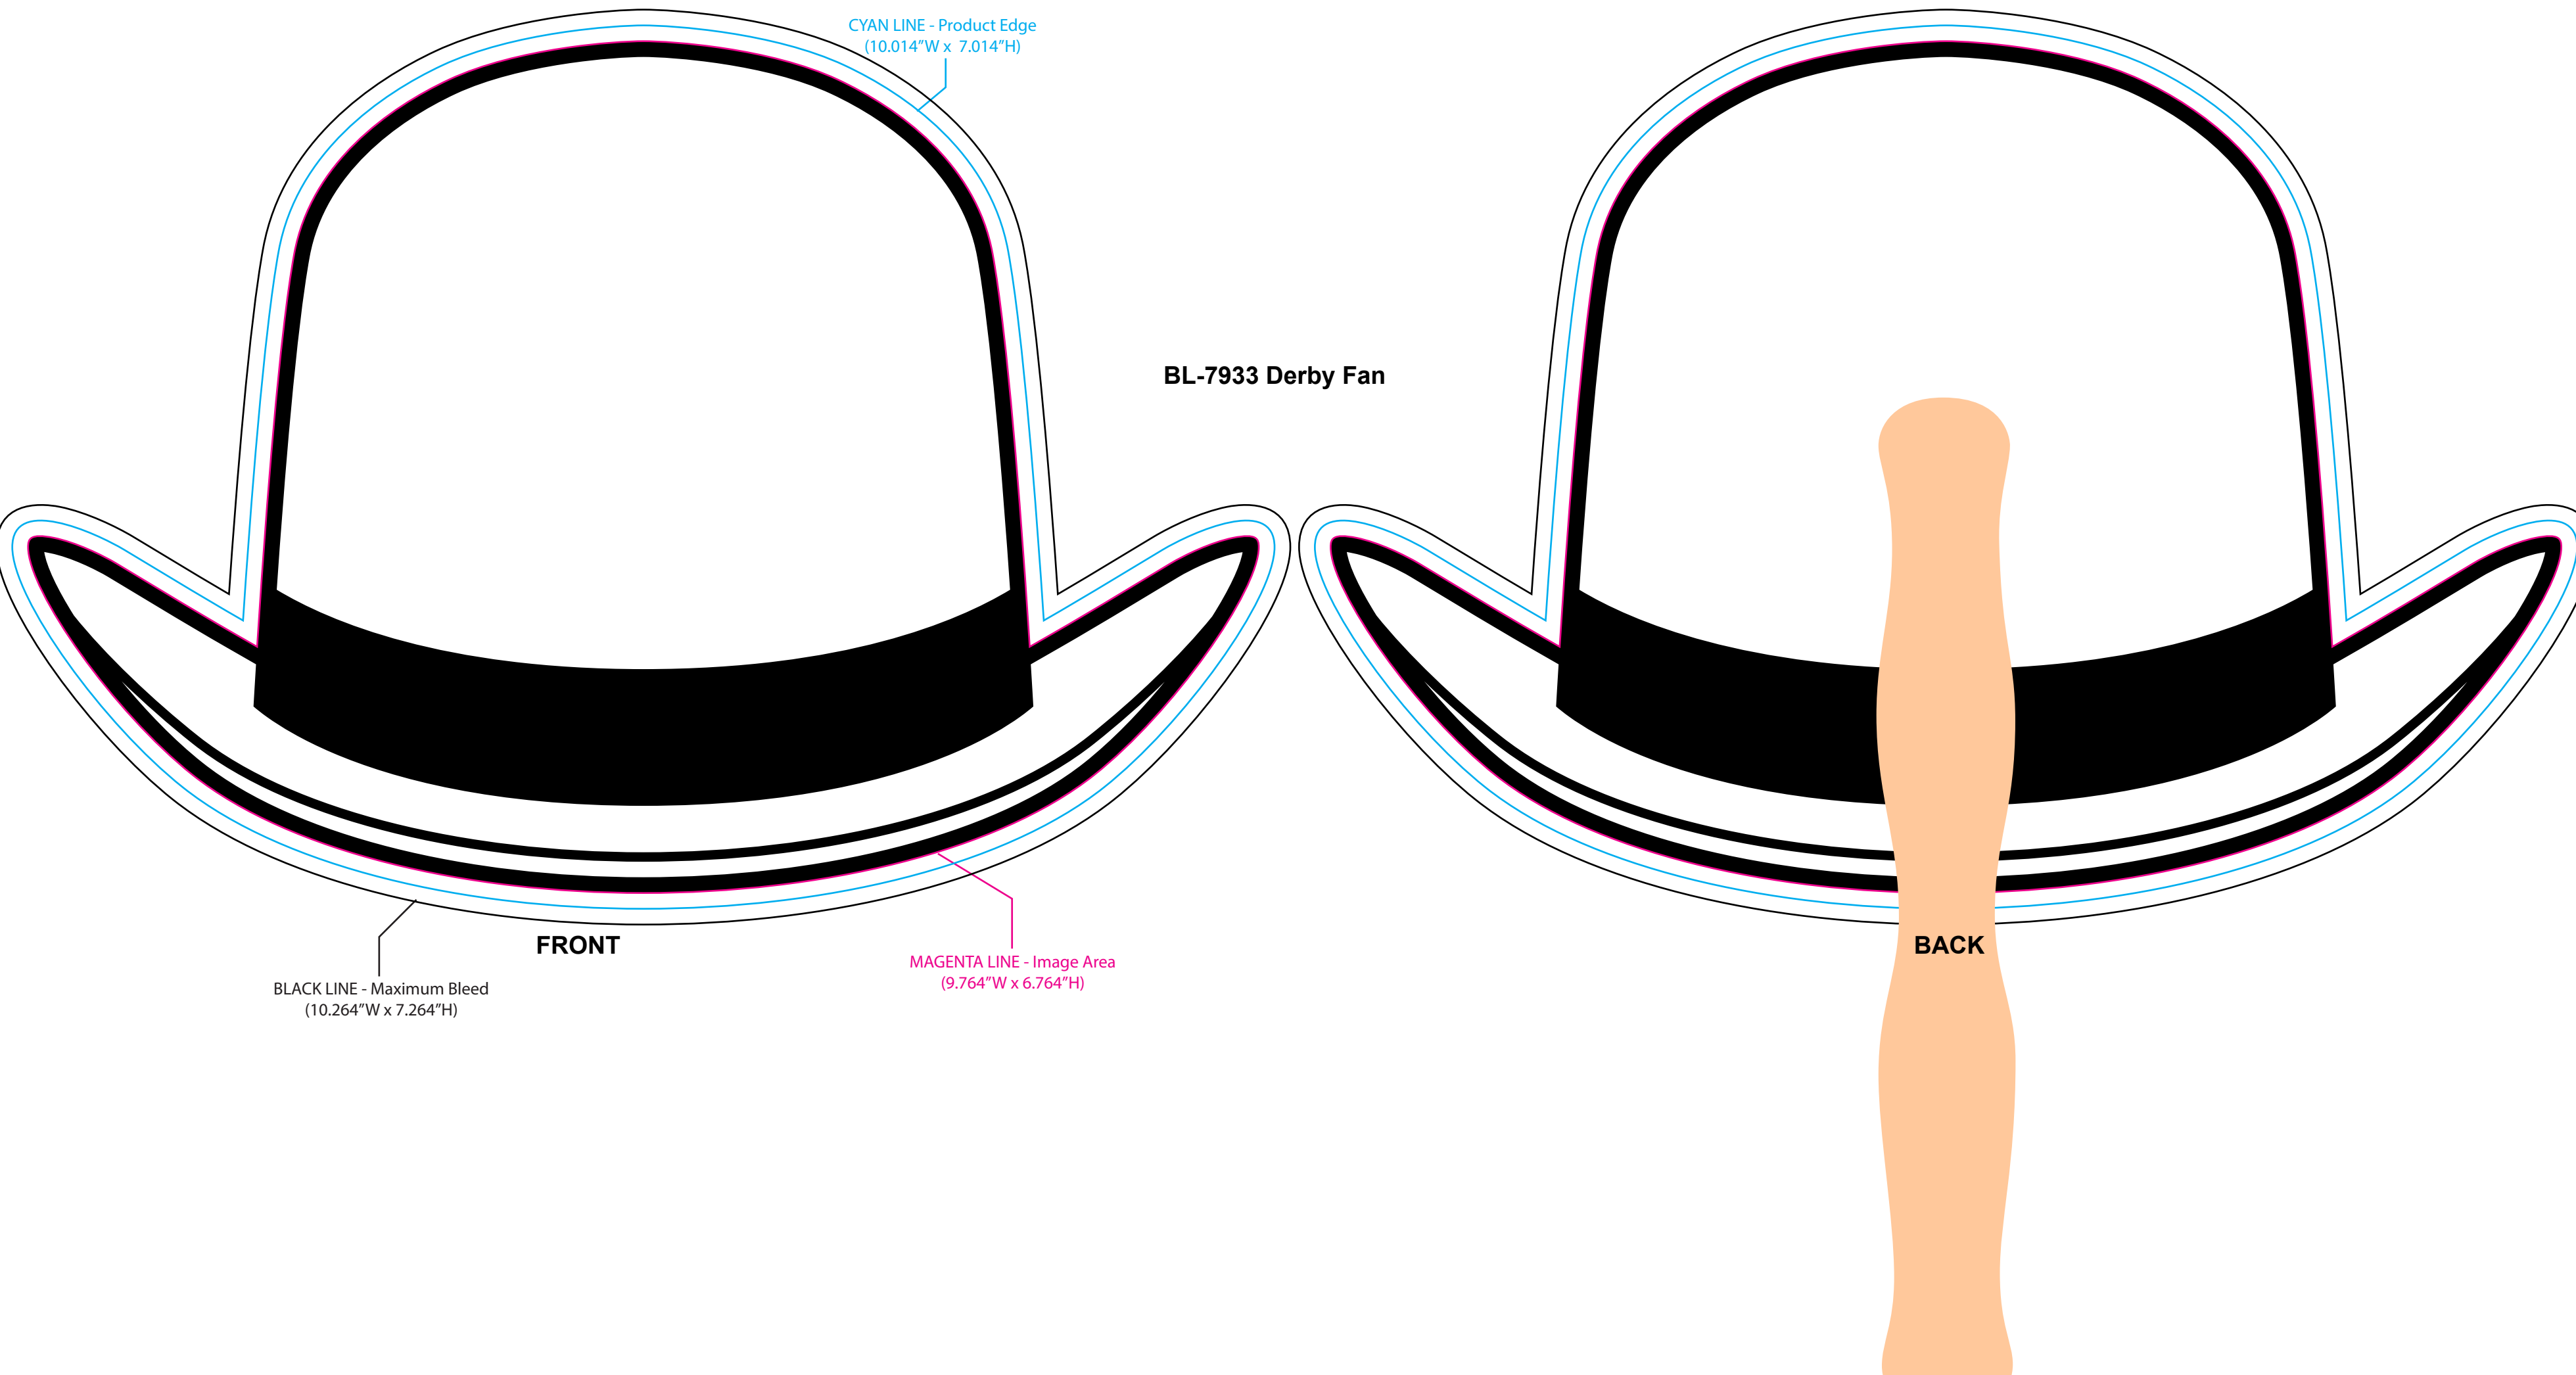

BL-7933 Derby Fan

CYAN LINE - Product Edge  
(10.014"W x 7.014"H)

BLACK LINE - Maximum Bleed  
(10.264"W x 7.264"H)

MAGENTA LINE - Image Area  
(9.764"W x 6.764"H)

FRONT

BACK