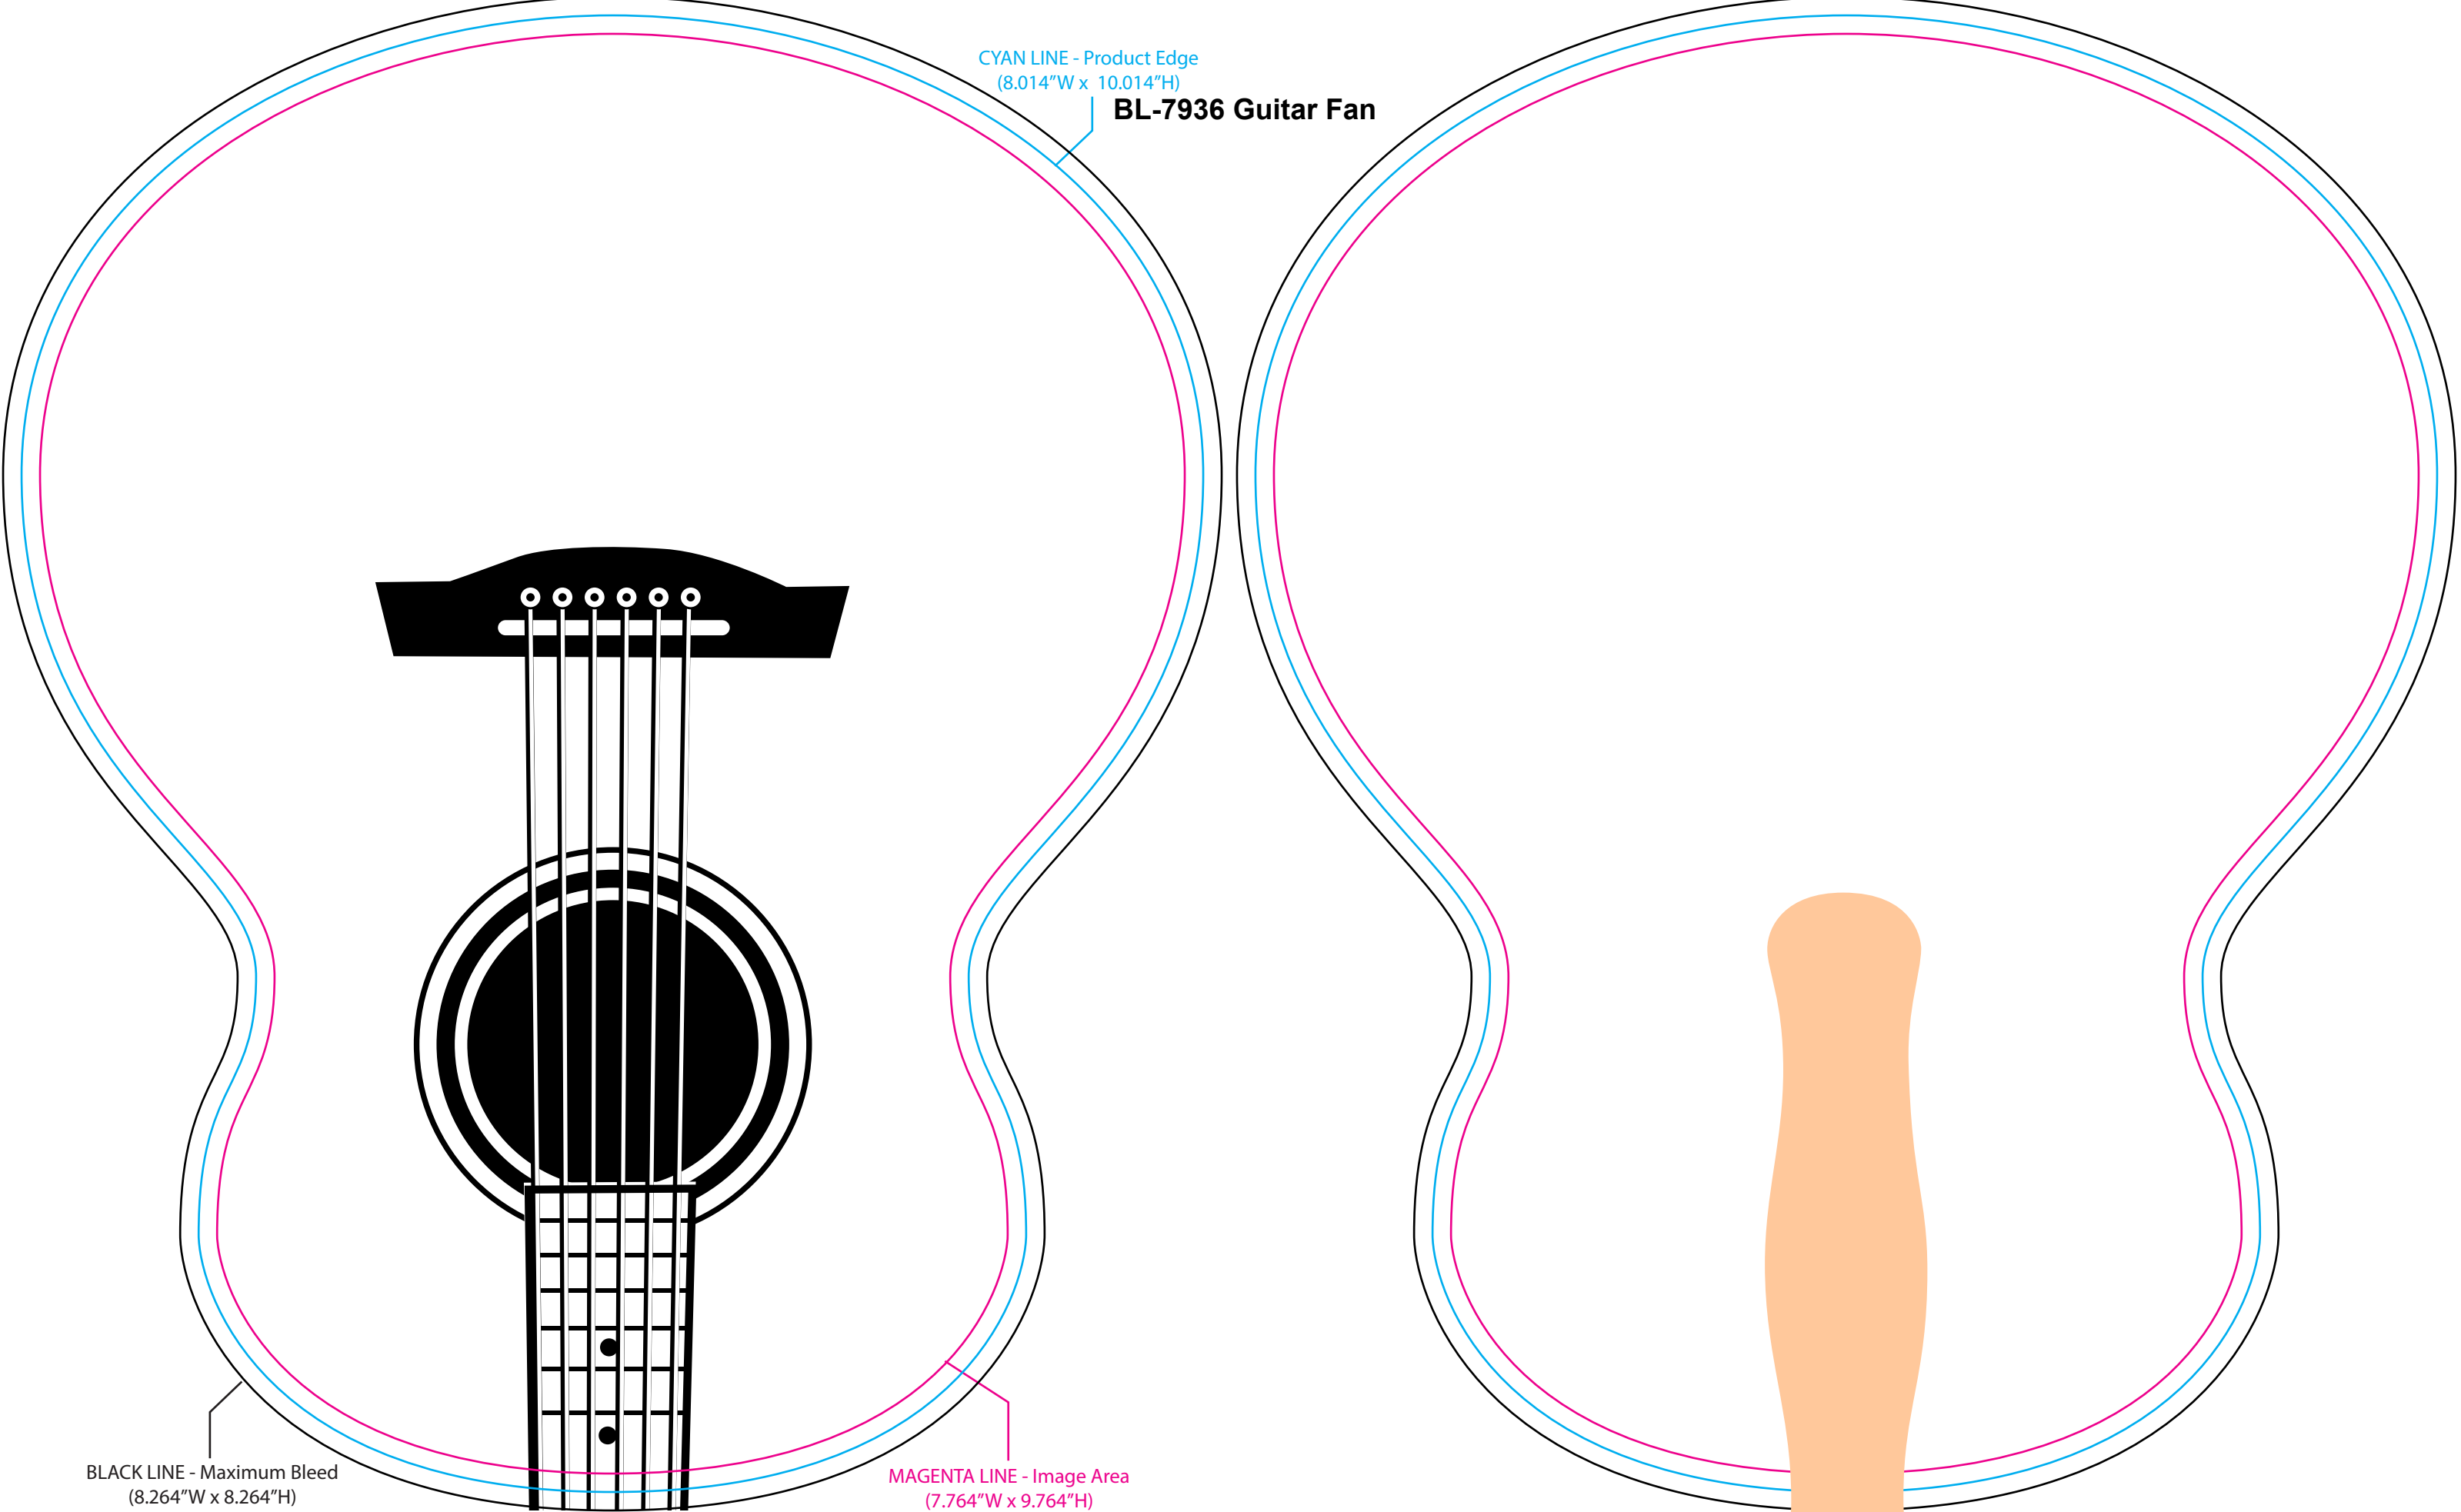

CYAN LINE - Product Edge
(8.014"W x 10.014"H)

BL-7936 Guitar Fan

BLACK LINE - Maximum Bleed
(8.264"W x 8.264"H)

MAGENTA LINE - Image Area
(7.764"W x 9.764"H)

FRONT

BACK