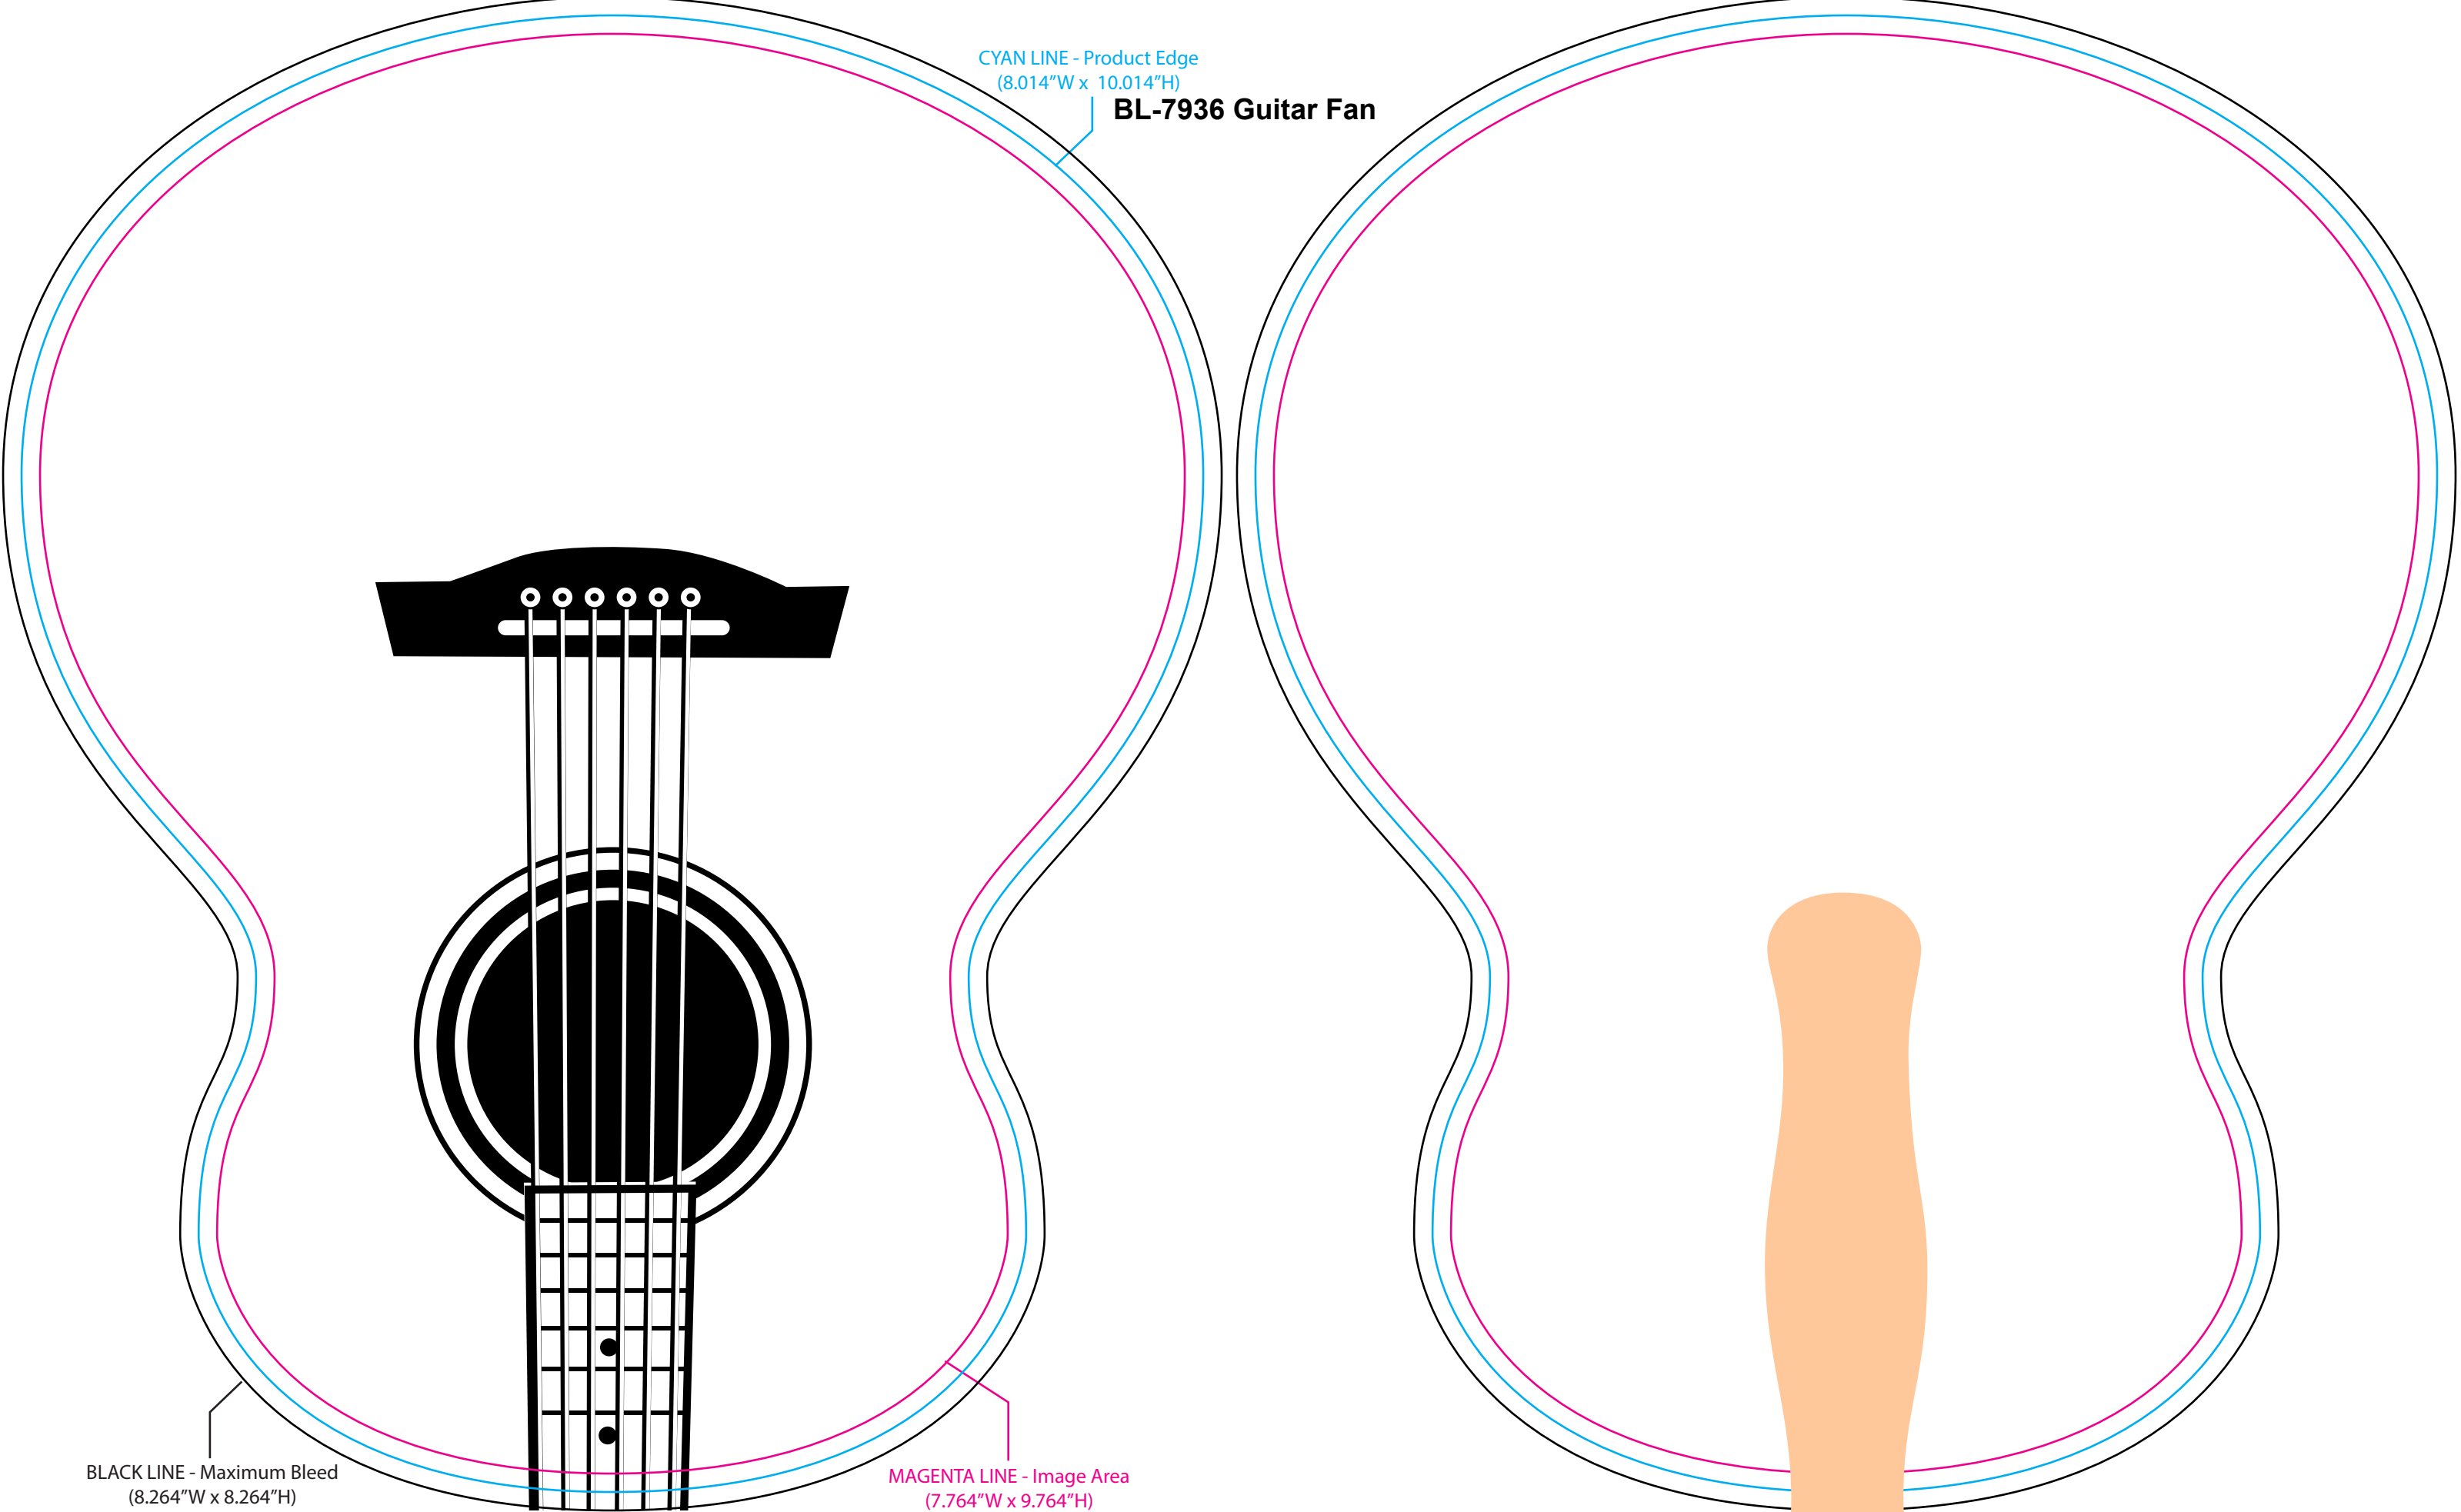

CYAN LINE - Product Edge
(8.014"W x 10.014"H)
BL-7936 Guitar Fan

BLACK LINE - Maximum Bleed
(8.264"W x 8.264"H)

MAGENTA LINE - Image Area
(7.764"W x 9.764"H)

FRONT

BACK