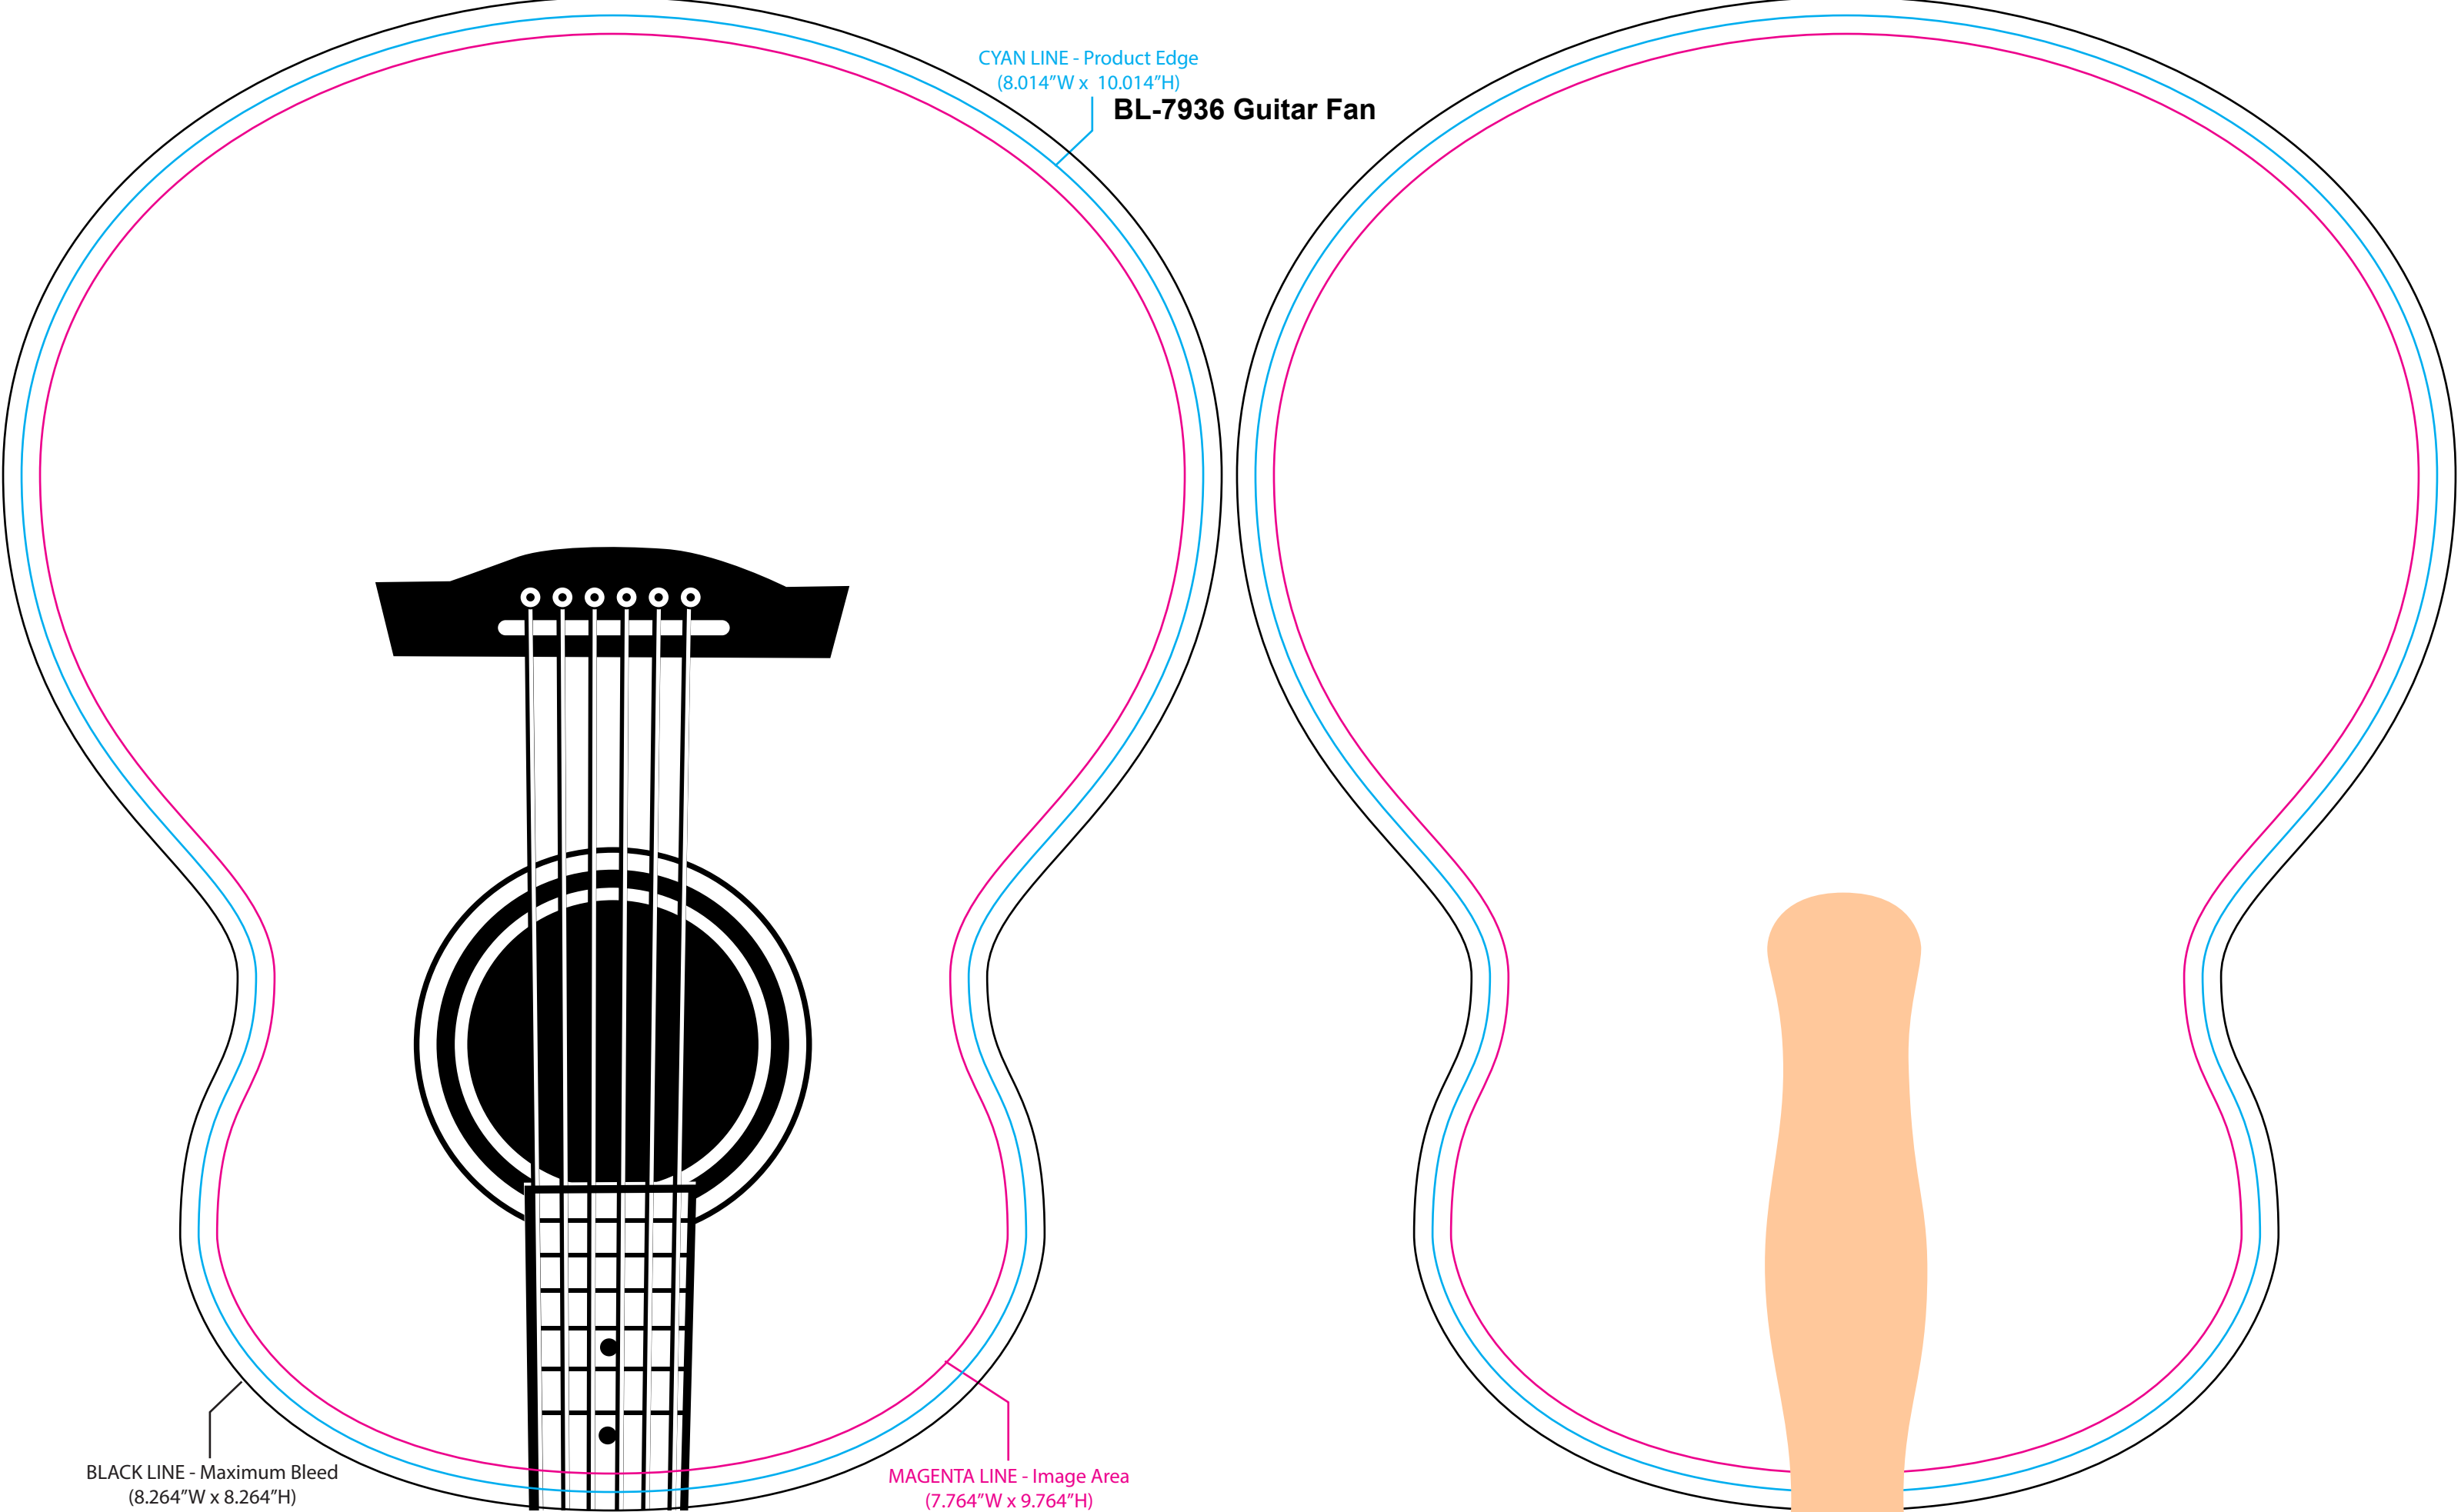

CYAN LINE - Product Edge  
(8.014"W x 10.014"H)  
**BL-7936 Guitar Fan**

BLACK LINE - Maximum Bleed  
(8.264"W x 8.264"H)

MAGENTA LINE - Image Area  
(7.764"W x 9.764"H)

**FRONT**

**BACK**