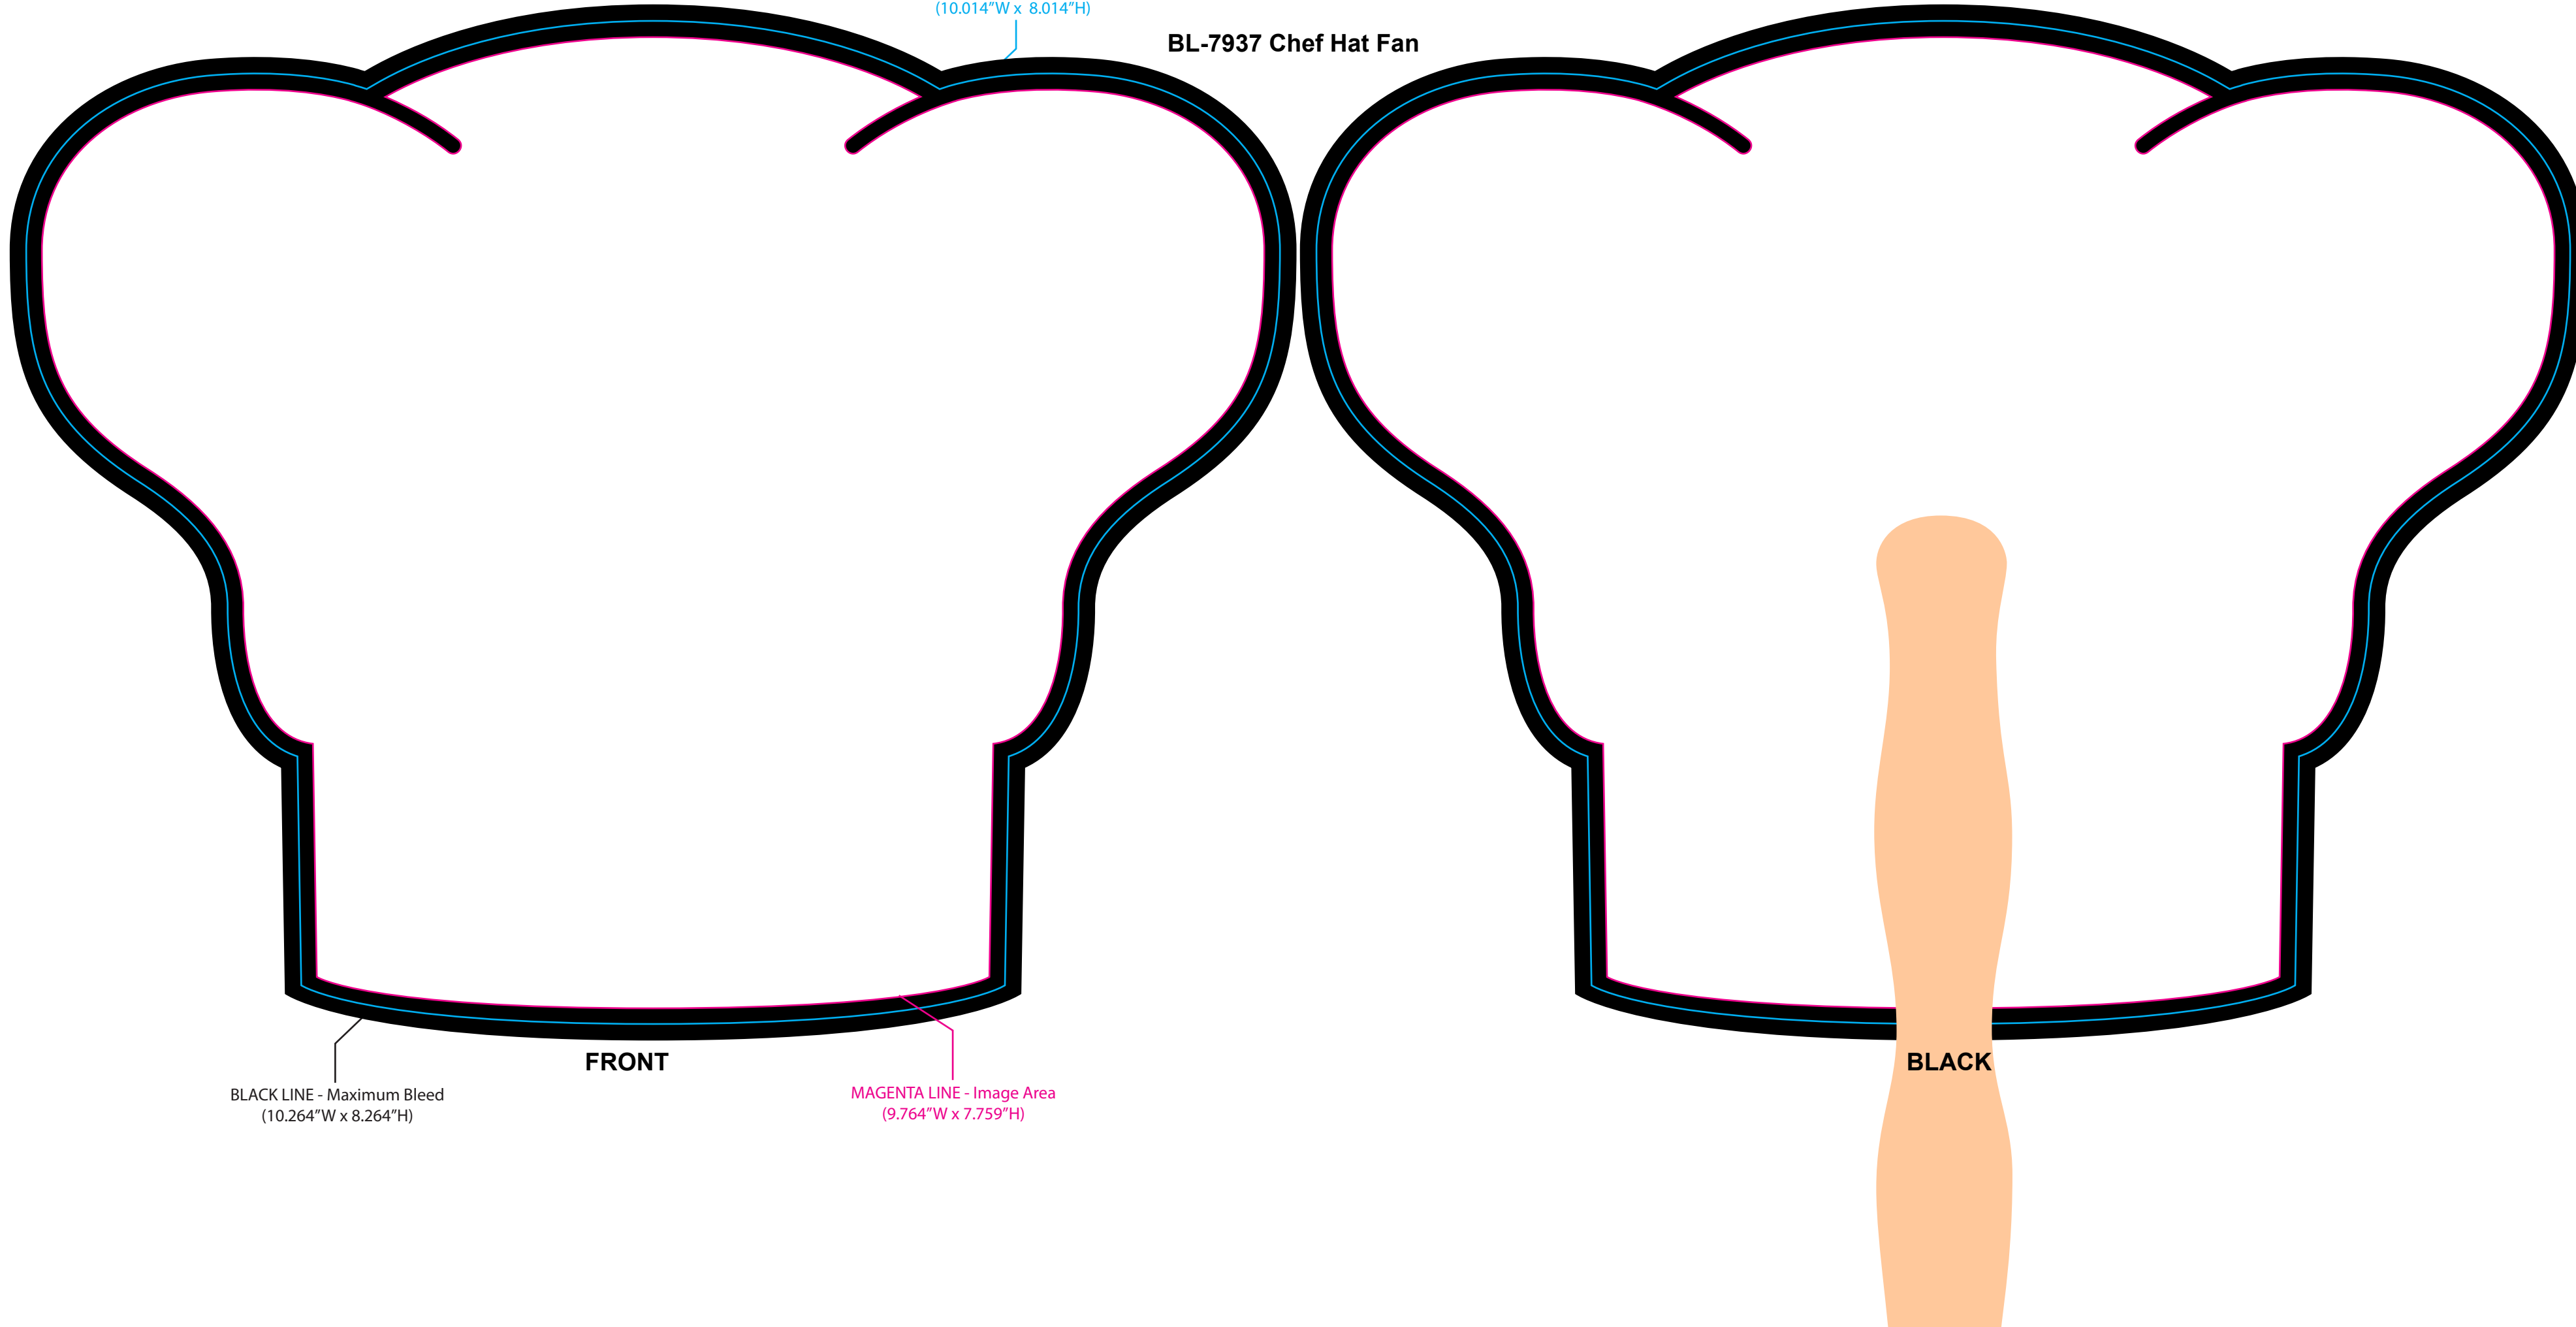

BL-7937 Chef Hat Fan

CYAN LINE - Product Edge
(10.014\"W x 8.014\"H)

FRONT

BLACK LINE - Maximum Bleed
(10.264\"W x 8.264\"H)

MAGENTA LINE - Image Area
(9.764\"W x 7.759\"H)

BLACK