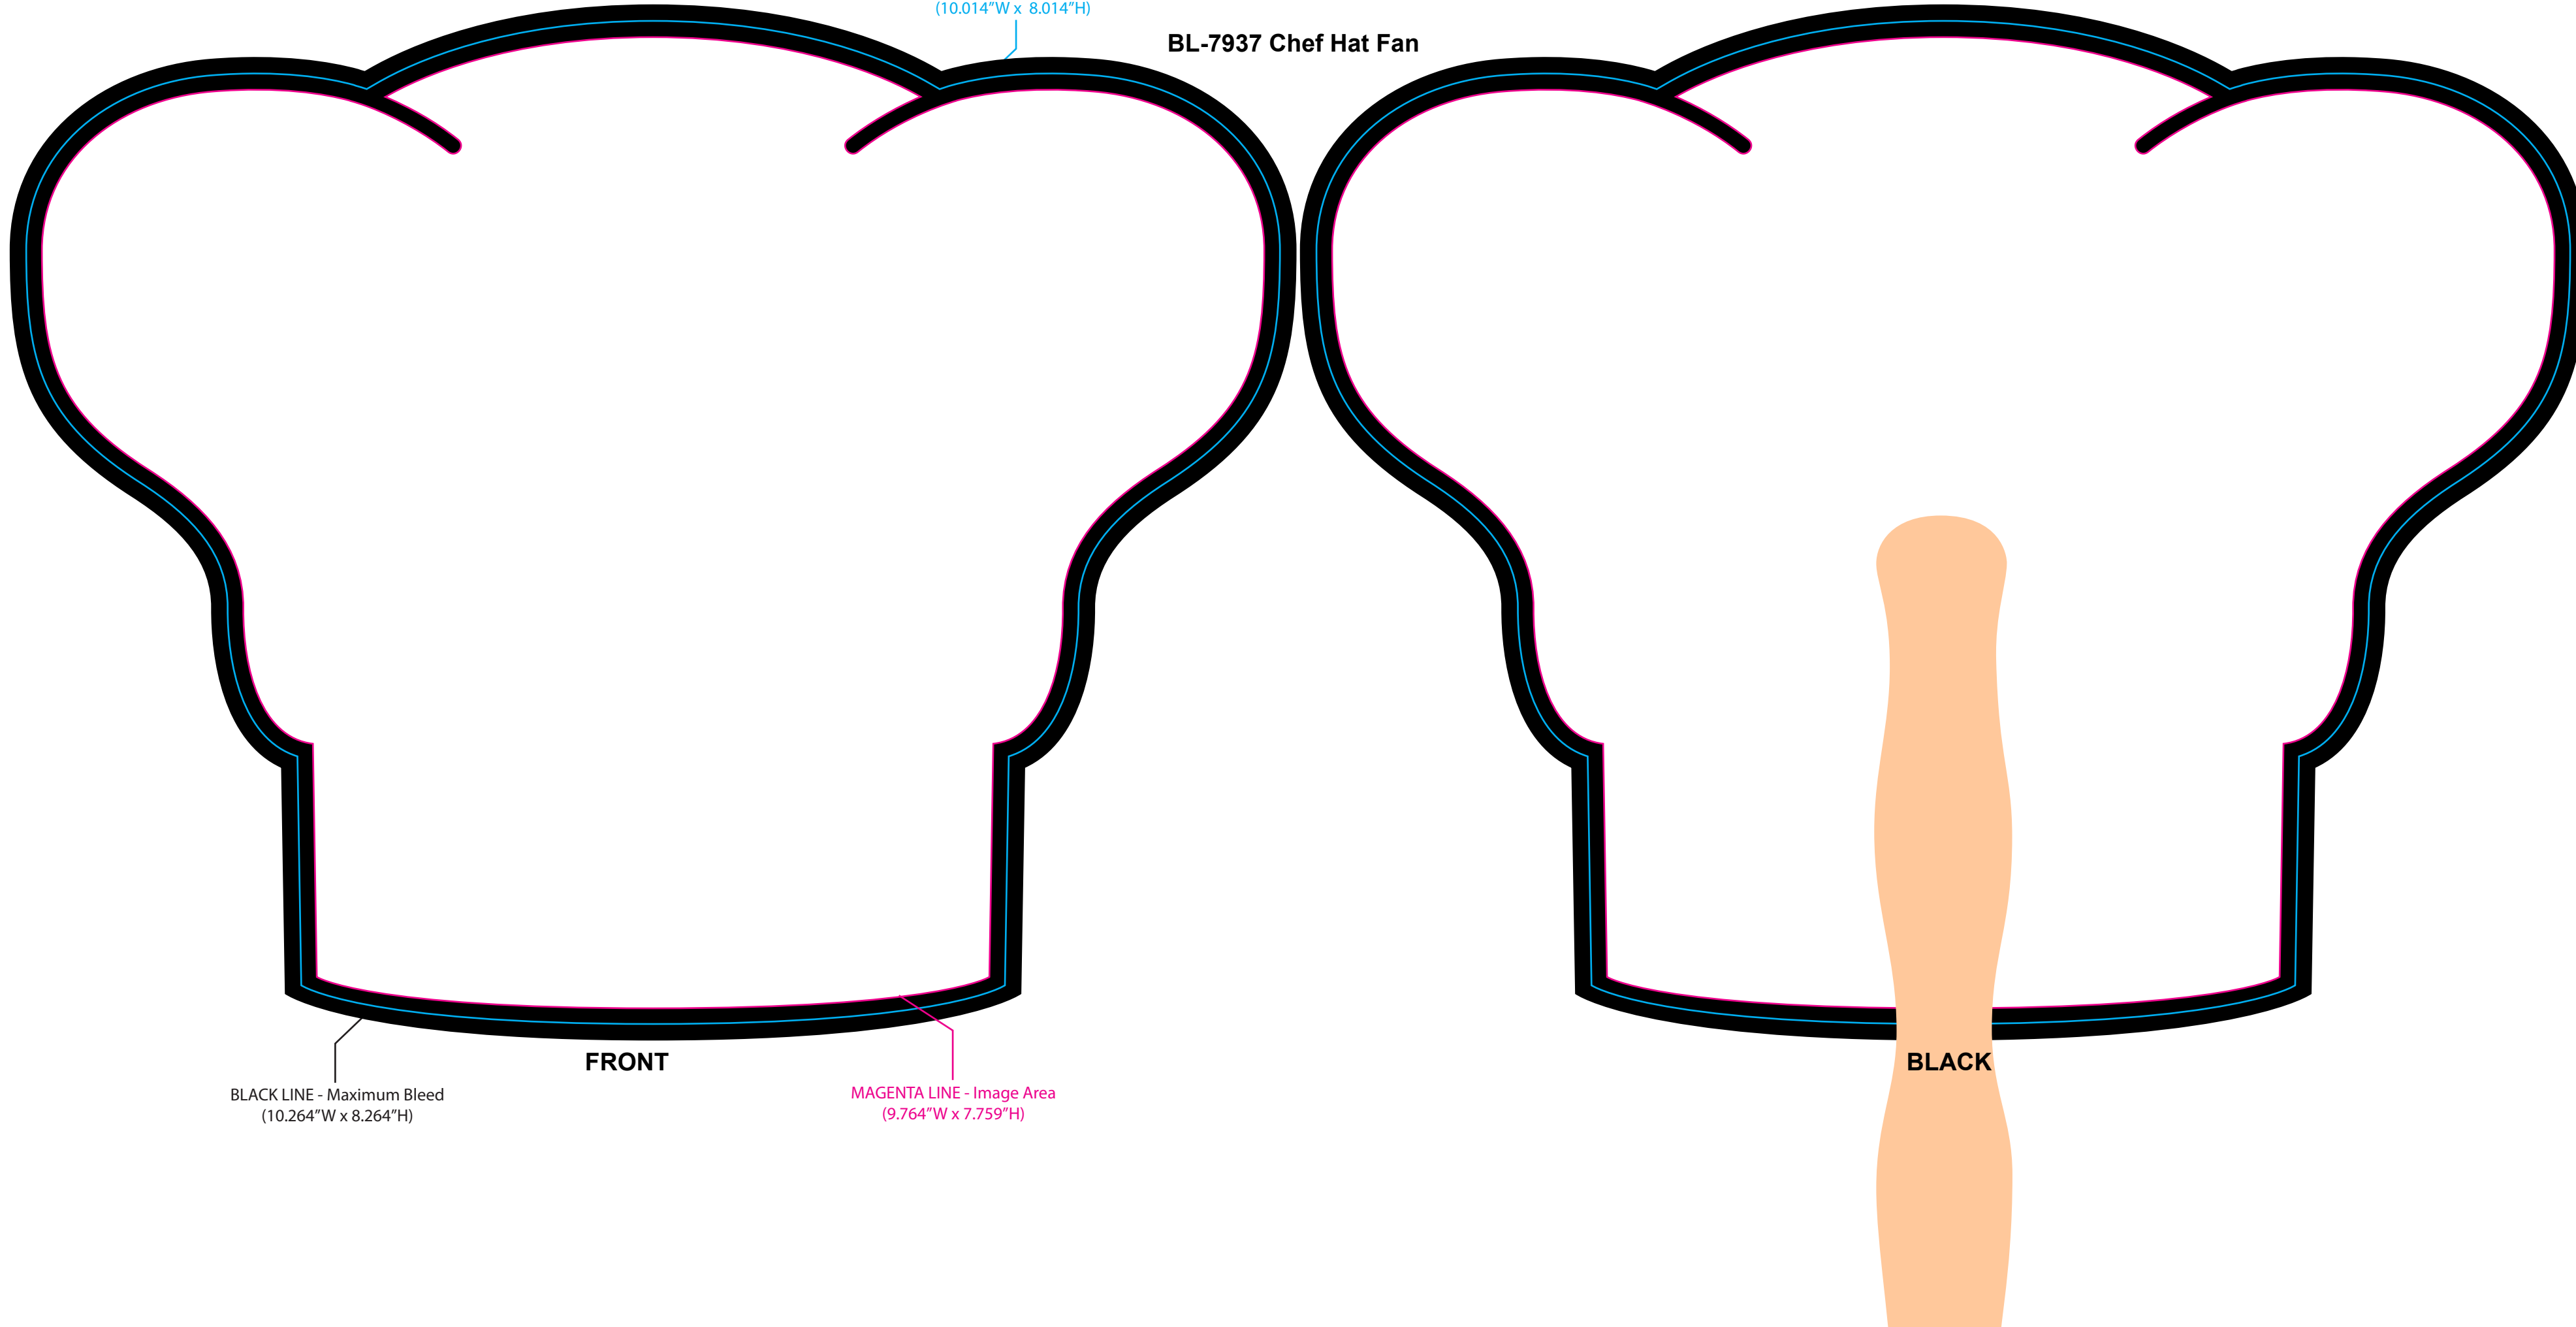

**BL-7937 Chef Hat Fan**

CYAN LINE - Product Edge  
(10.014\"W x 8.014\"H)

BLACK LINE - Maximum Bleed  
(10.264\"W x 8.264\"H)

**FRONT**

MAGENTA LINE - Image Area  
(9.764\"W x 7.759\"H)

**BLACK**