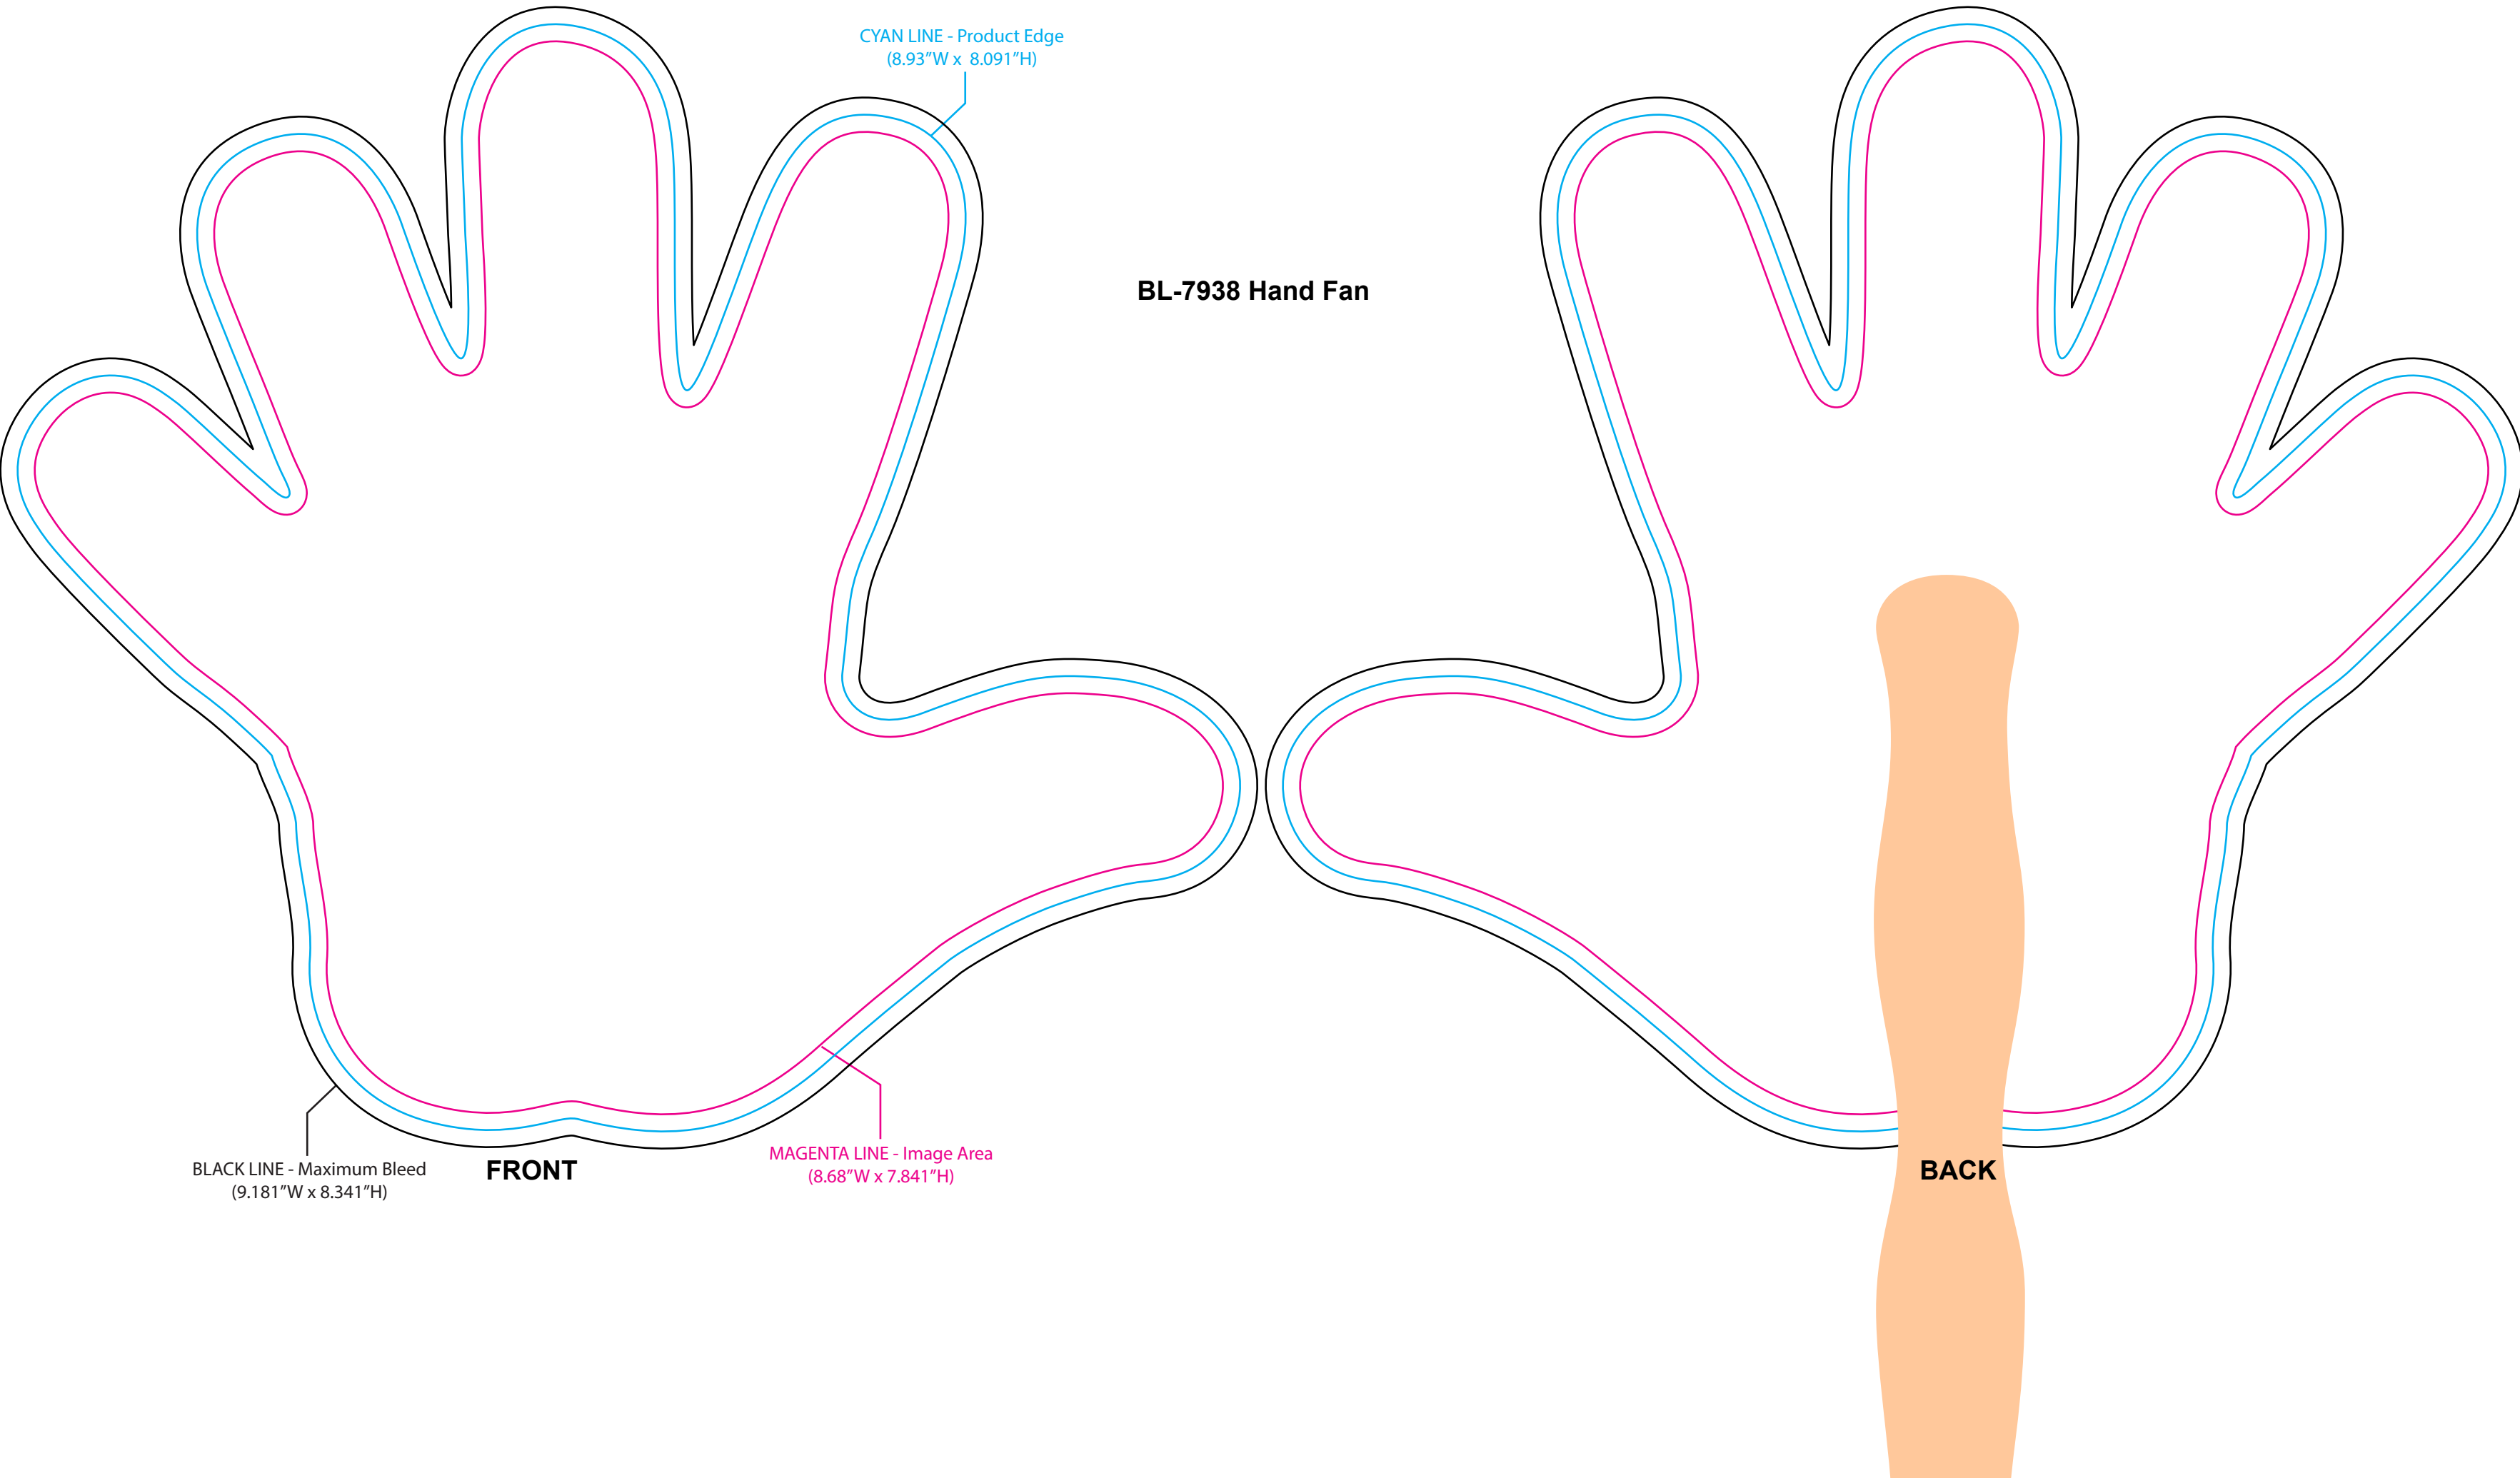

BL-7938 Hand Fan

CYAN LINE - Product Edge
(8.93"W x 8.091"H)

BLACK LINE - Maximum Bleed
(9.181"W x 8.341"H)

FRONT

MAGENTA LINE - Image Area
(8.68"W x 7.841"H)

BACK