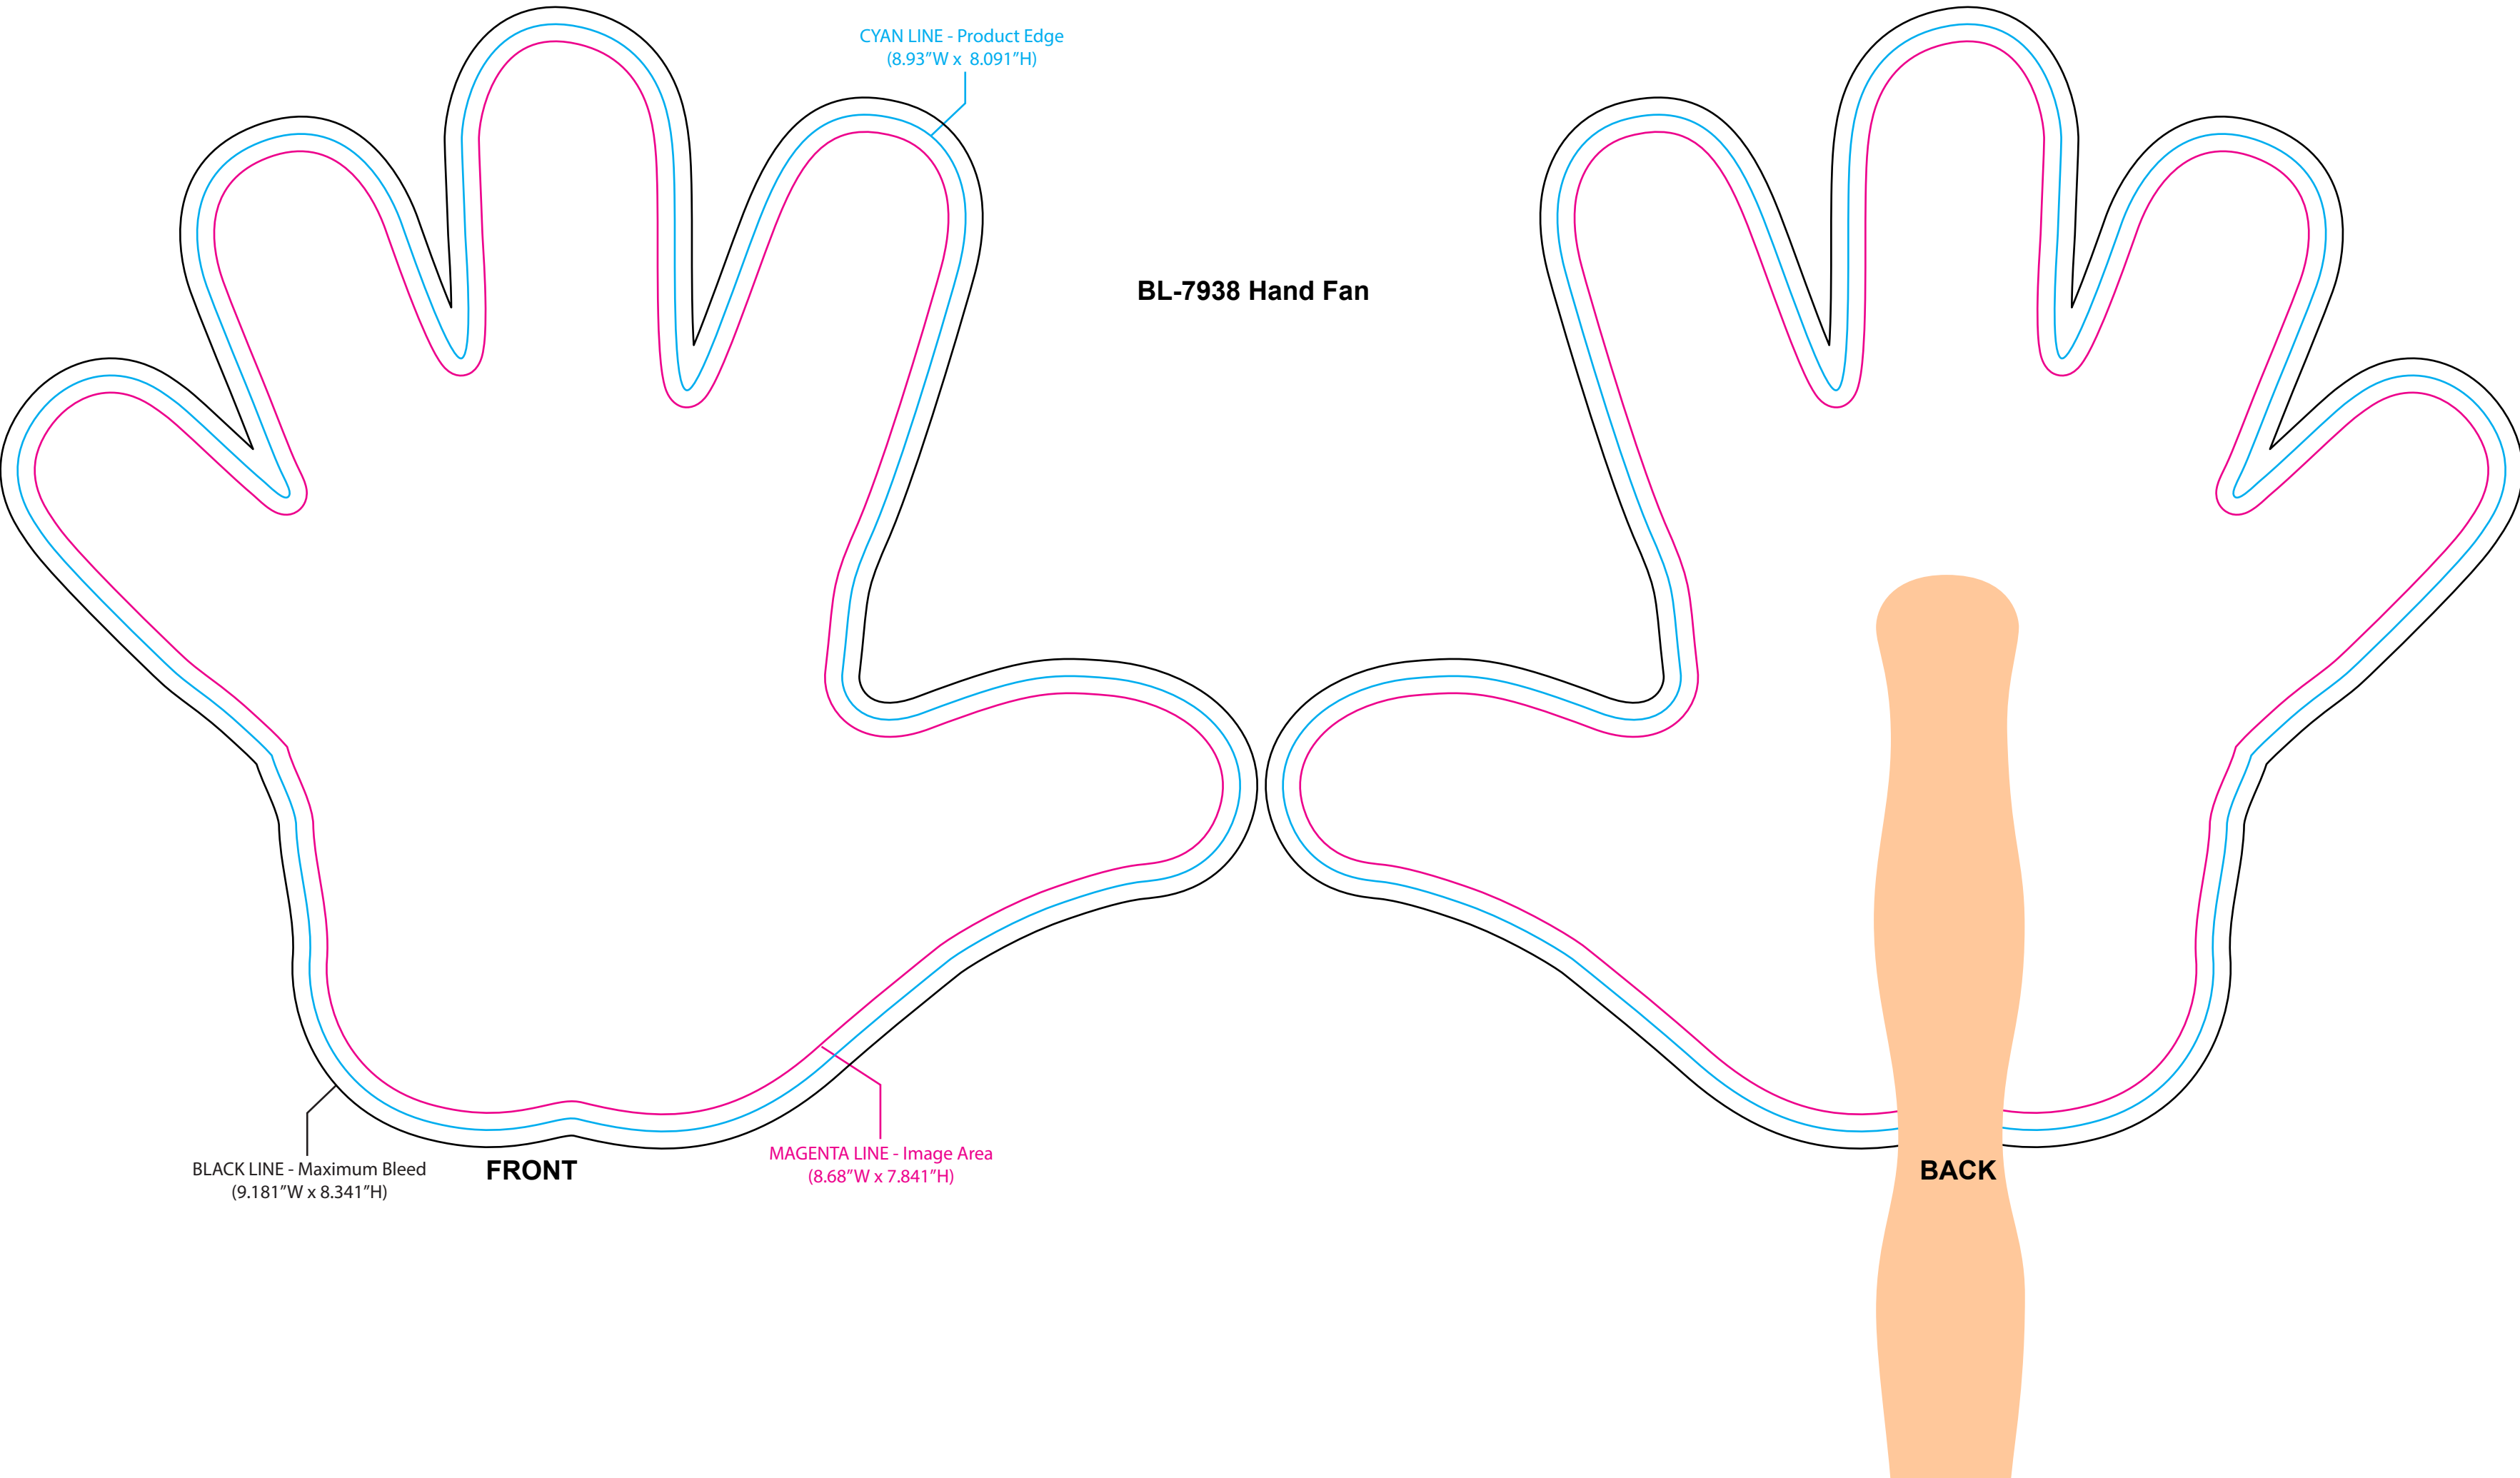

BL-7938 Hand Fan

CYAN LINE - Product Edge
(8.93\"W x 8.091\"H)

BLACK LINE - Maximum Bleed
(9.181\"W x 8.341\"H)

FRONT

MAGENTA LINE - Image Area
(8.68\"W x 7.841\"H)

BACK