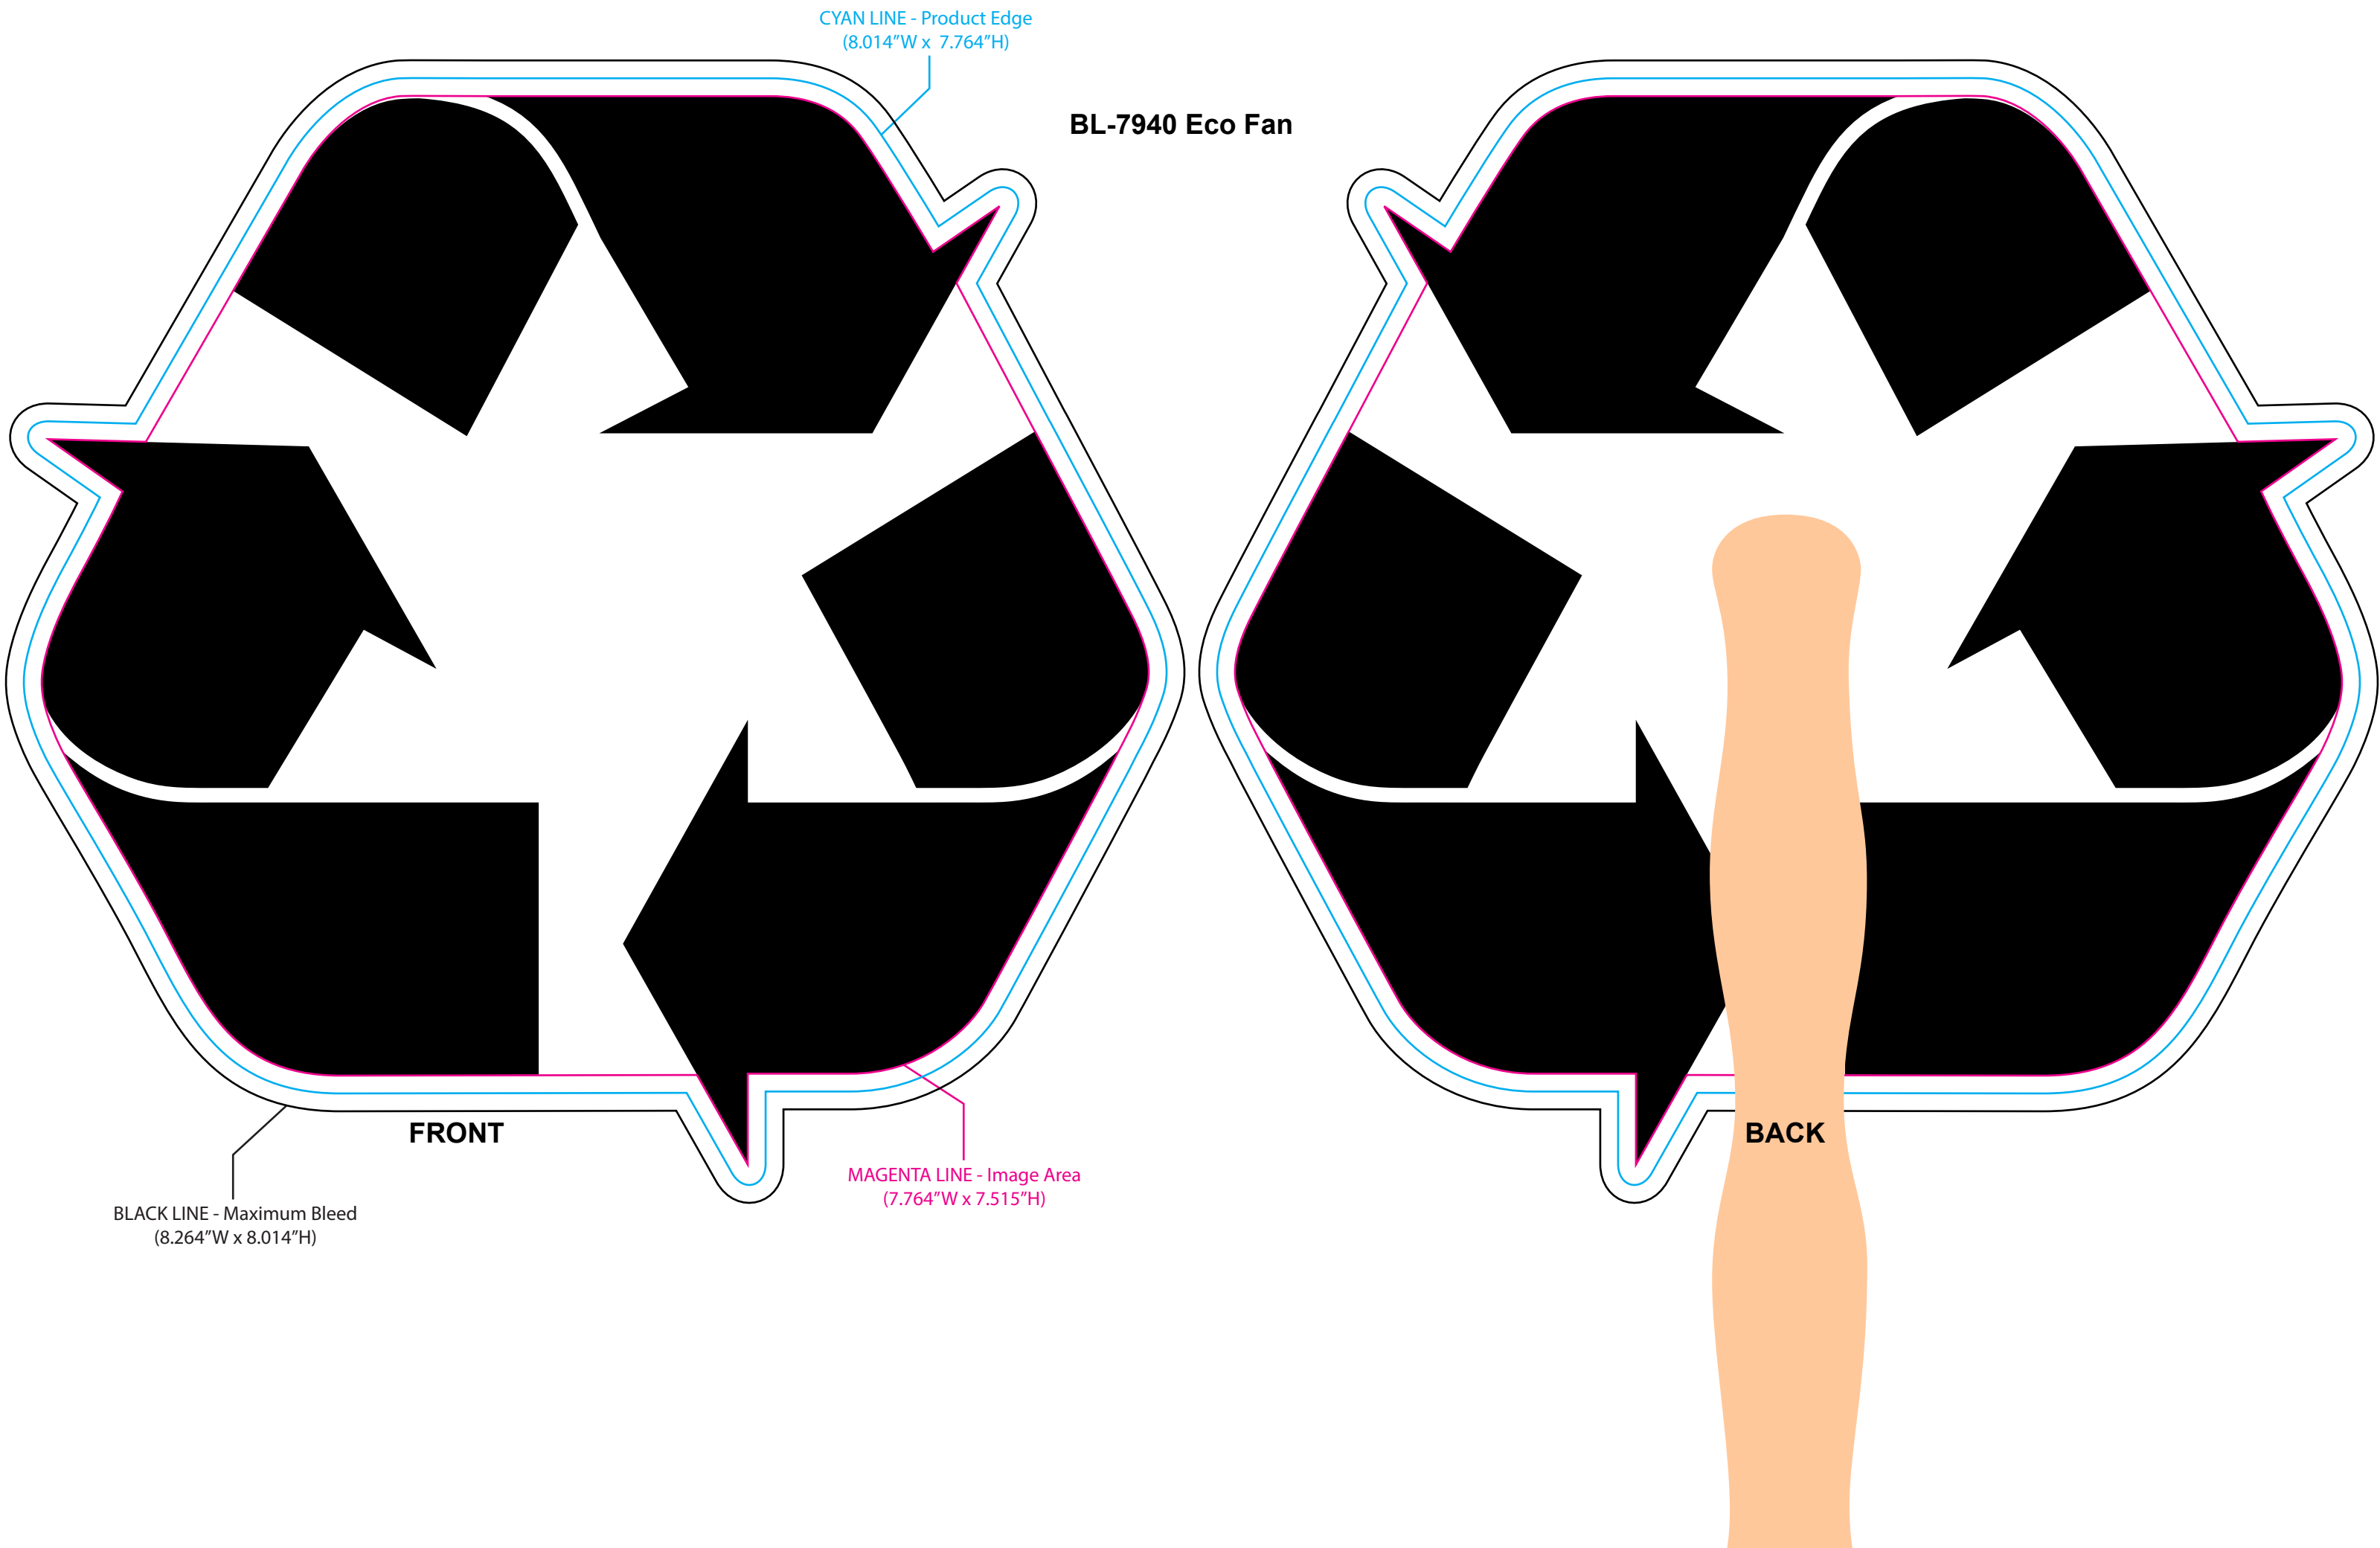

BL-7940 Eco Fan

CYAN LINE - Product Edge
(8.014\"W x 7.764\"H)

FRONT

BLACK LINE - Maximum Bleed
(8.264\"W x 8.014\"H)

MAGENTA LINE - Image Area
(7.764\"W x 7.515\"H)

BACK