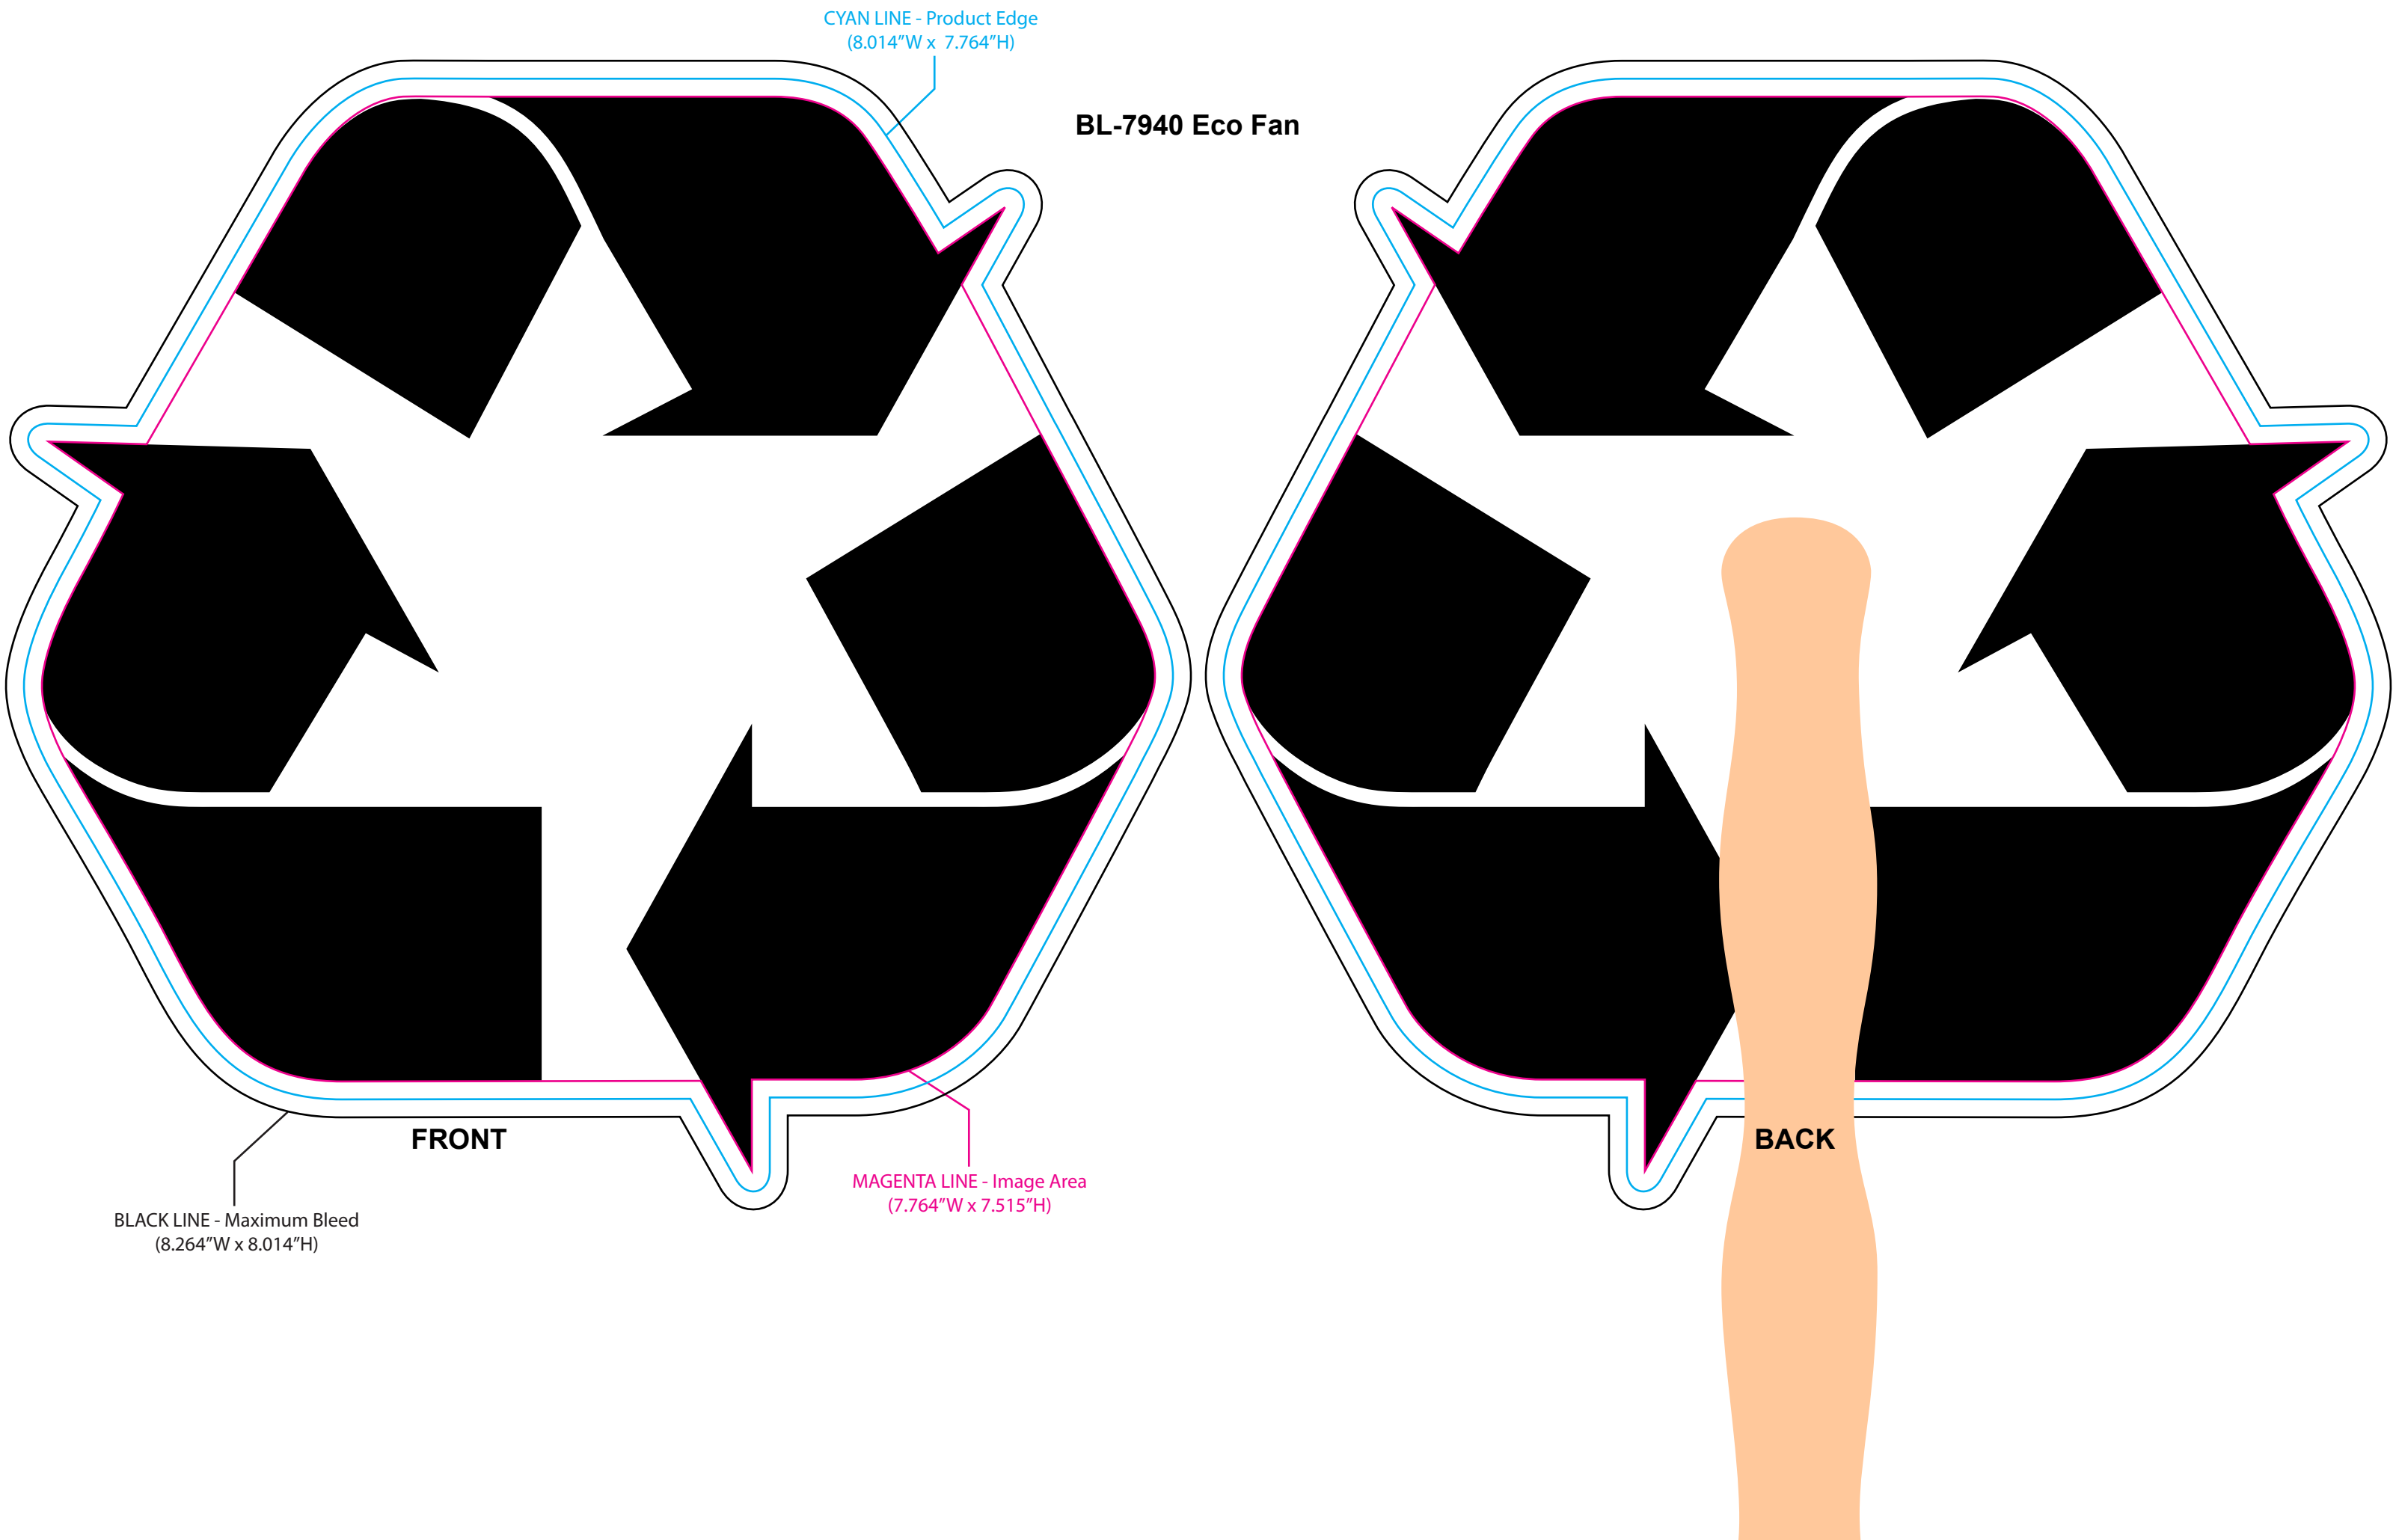

**BL-7940 Eco Fan**

CYAN LINE - Product Edge  
(8.014\"W x 7.764\"H)

**FRONT**

BLACK LINE - Maximum Bleed  
(8.264\"W x 8.014\"H)

MAGENTA LINE - Image Area  
(7.764\"W x 7.515\"H)

**BACK**