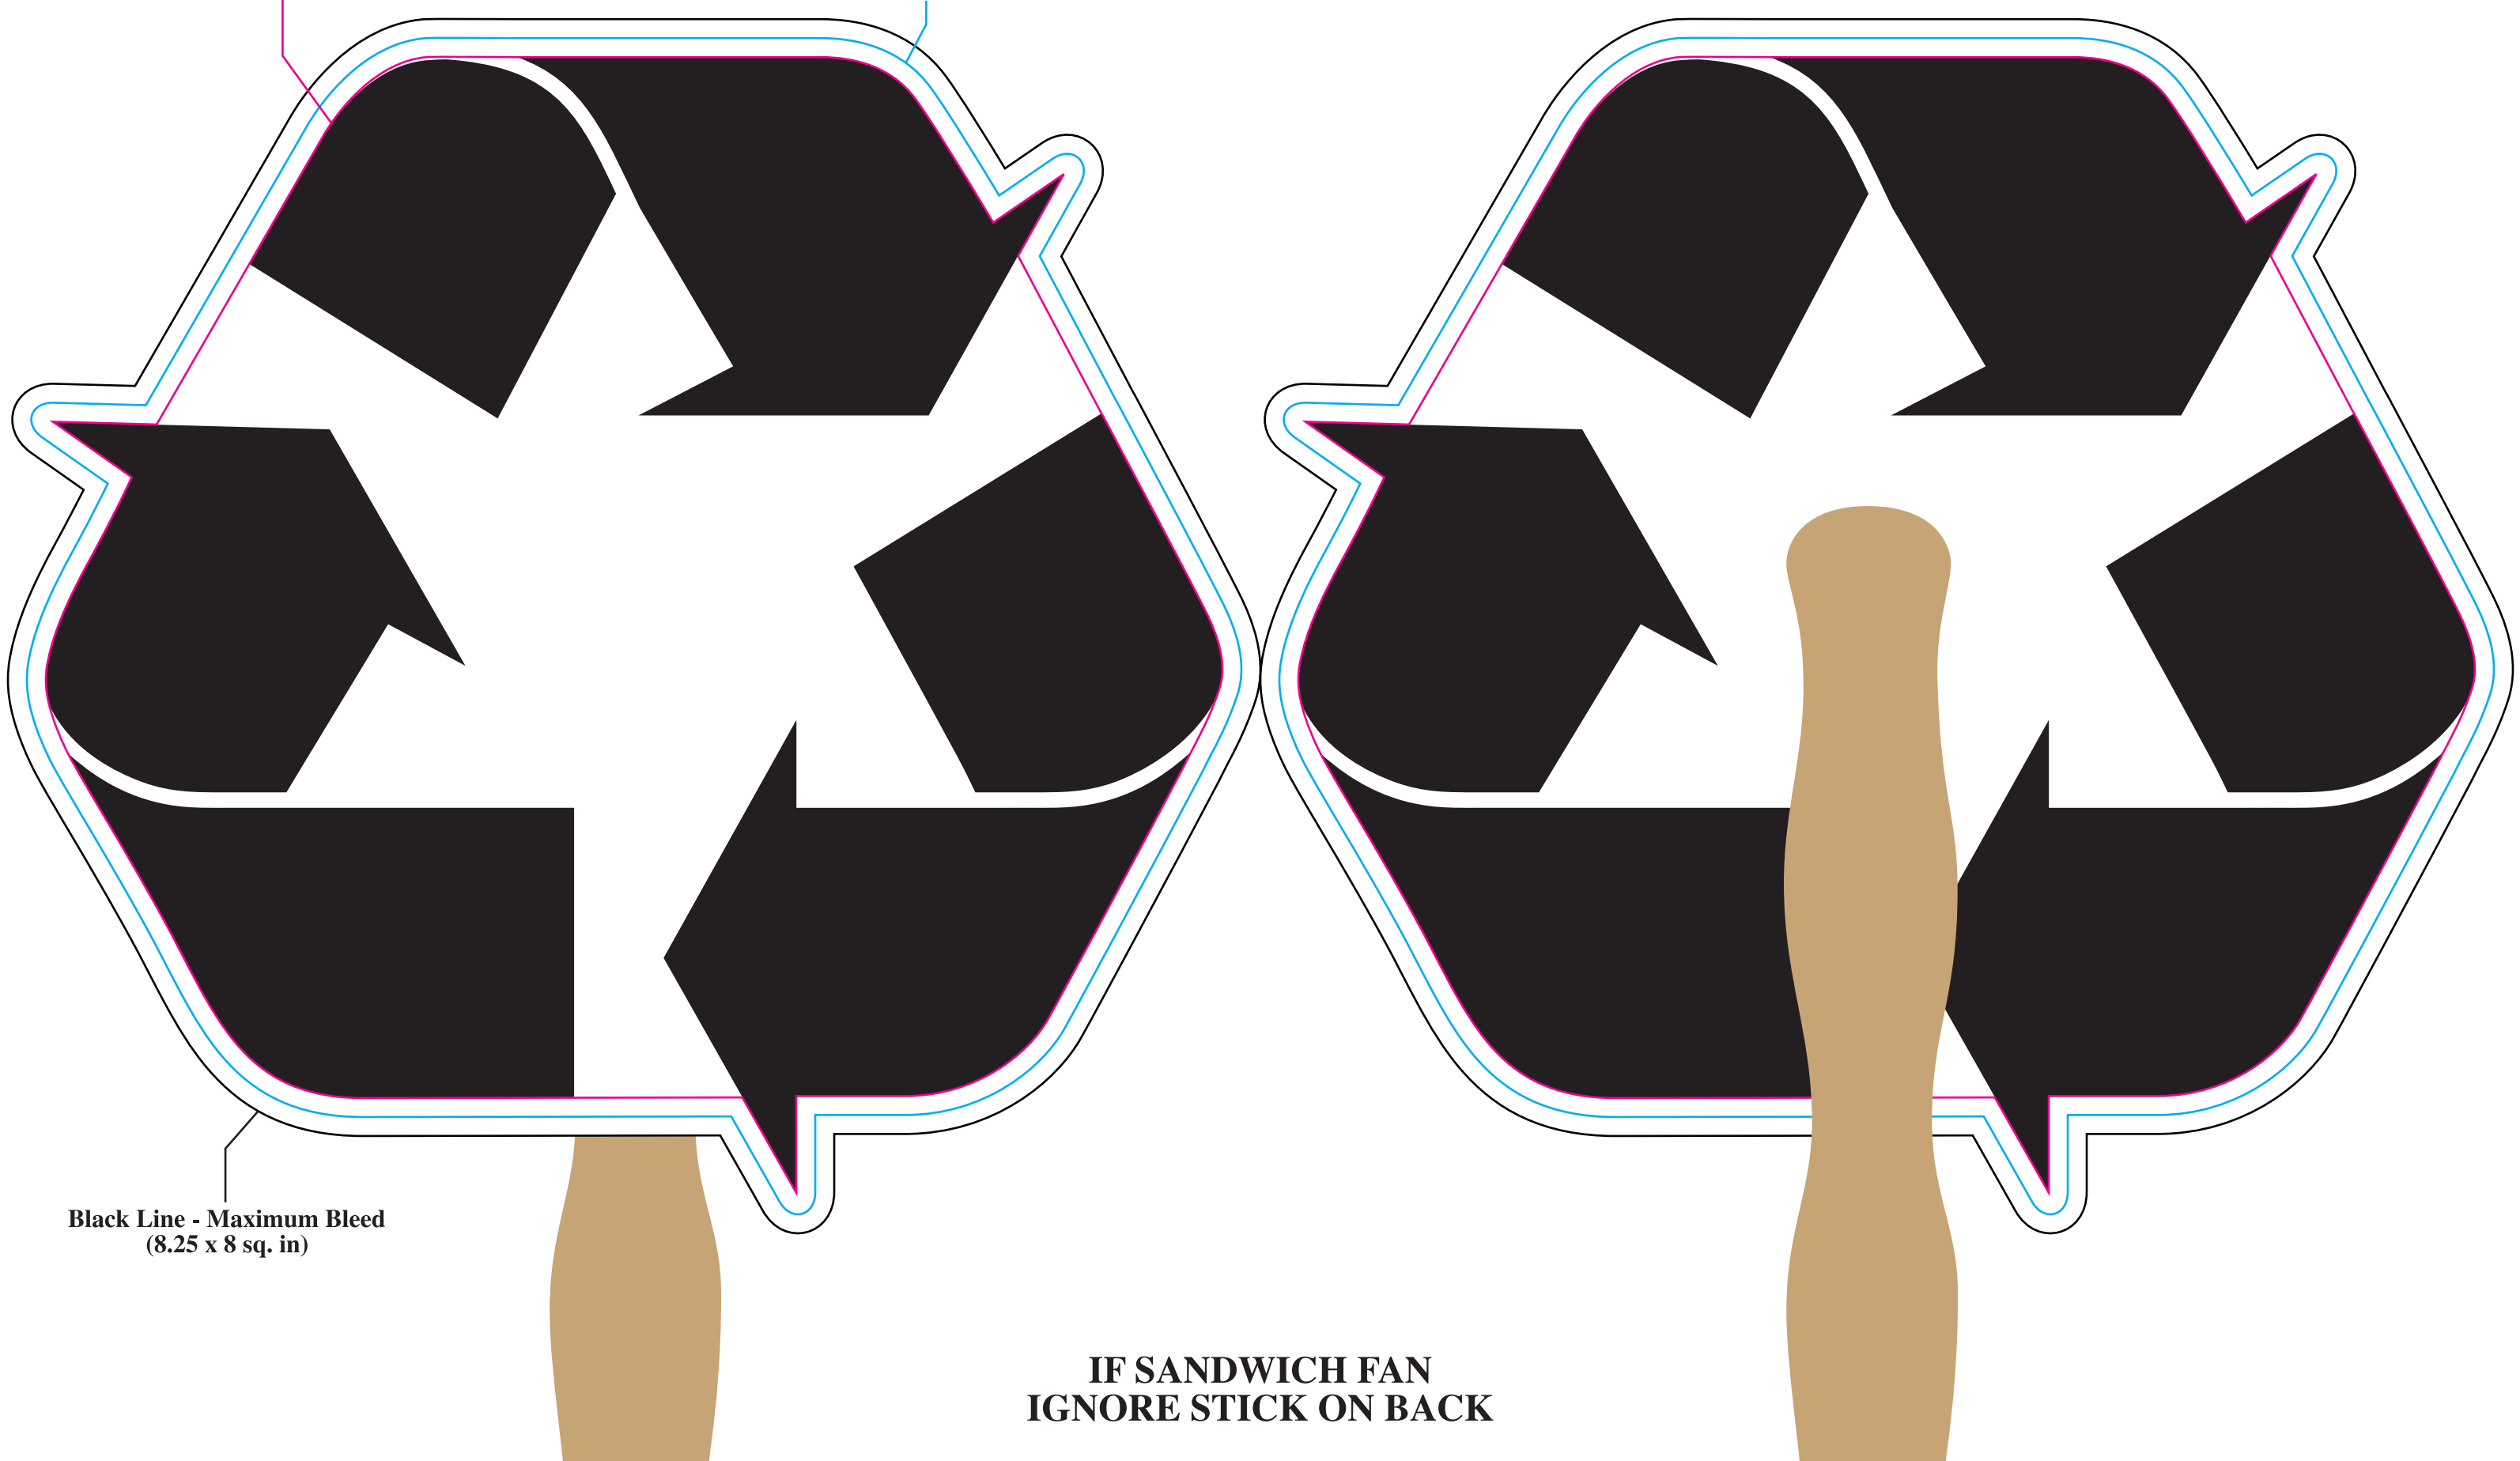

**FRONT**

**BL-7940R Eco Fan - RELIGIOUS**

**BACK**

**Magenta Line - Image Area**  
(7.75 x 7.5 sq. in.)

**Cyan Line - Product Edge**  
(8 x 7.5 sq. in.)

**Black Line - Maximum Bleed**  
(8.25 x 8 sq. in)

**IF SANDWICH FAN  
IGNORE STICK ON BACK**