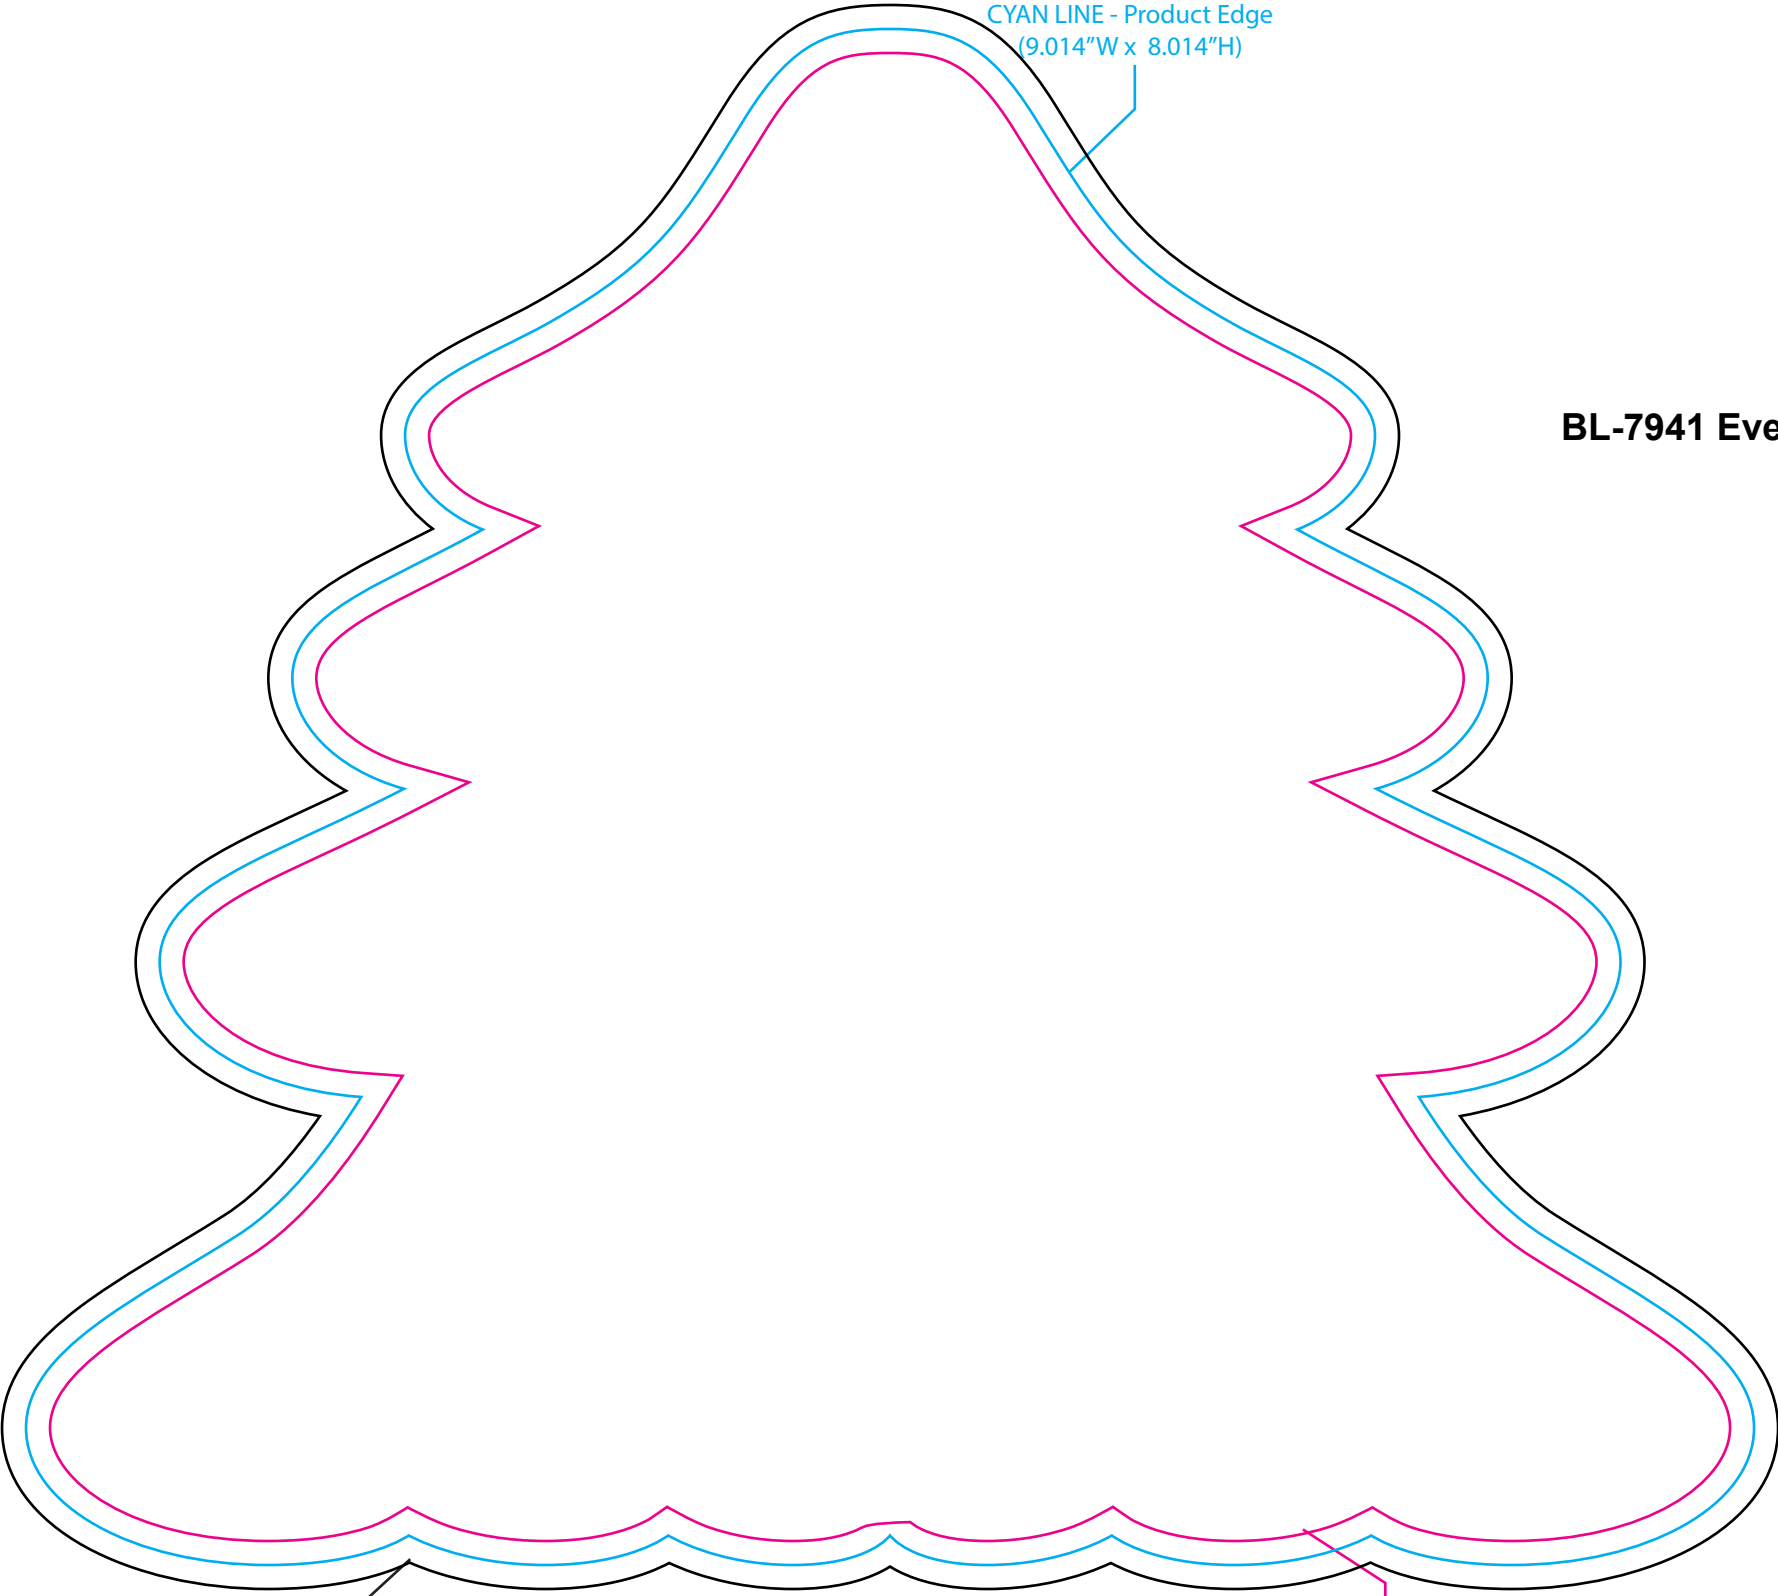

**BL-7941 Evergreen Fan**

CYAN LINE - Product Edge  
(9.014"W x 8.014"H)

**FRONT**

BLACK LINE - Maximum Bleed  
(9.264"W x 8.264"H)

MAGENTA LINE - Image Area  
(8.764"W x 7.764"H)

**BLACK**