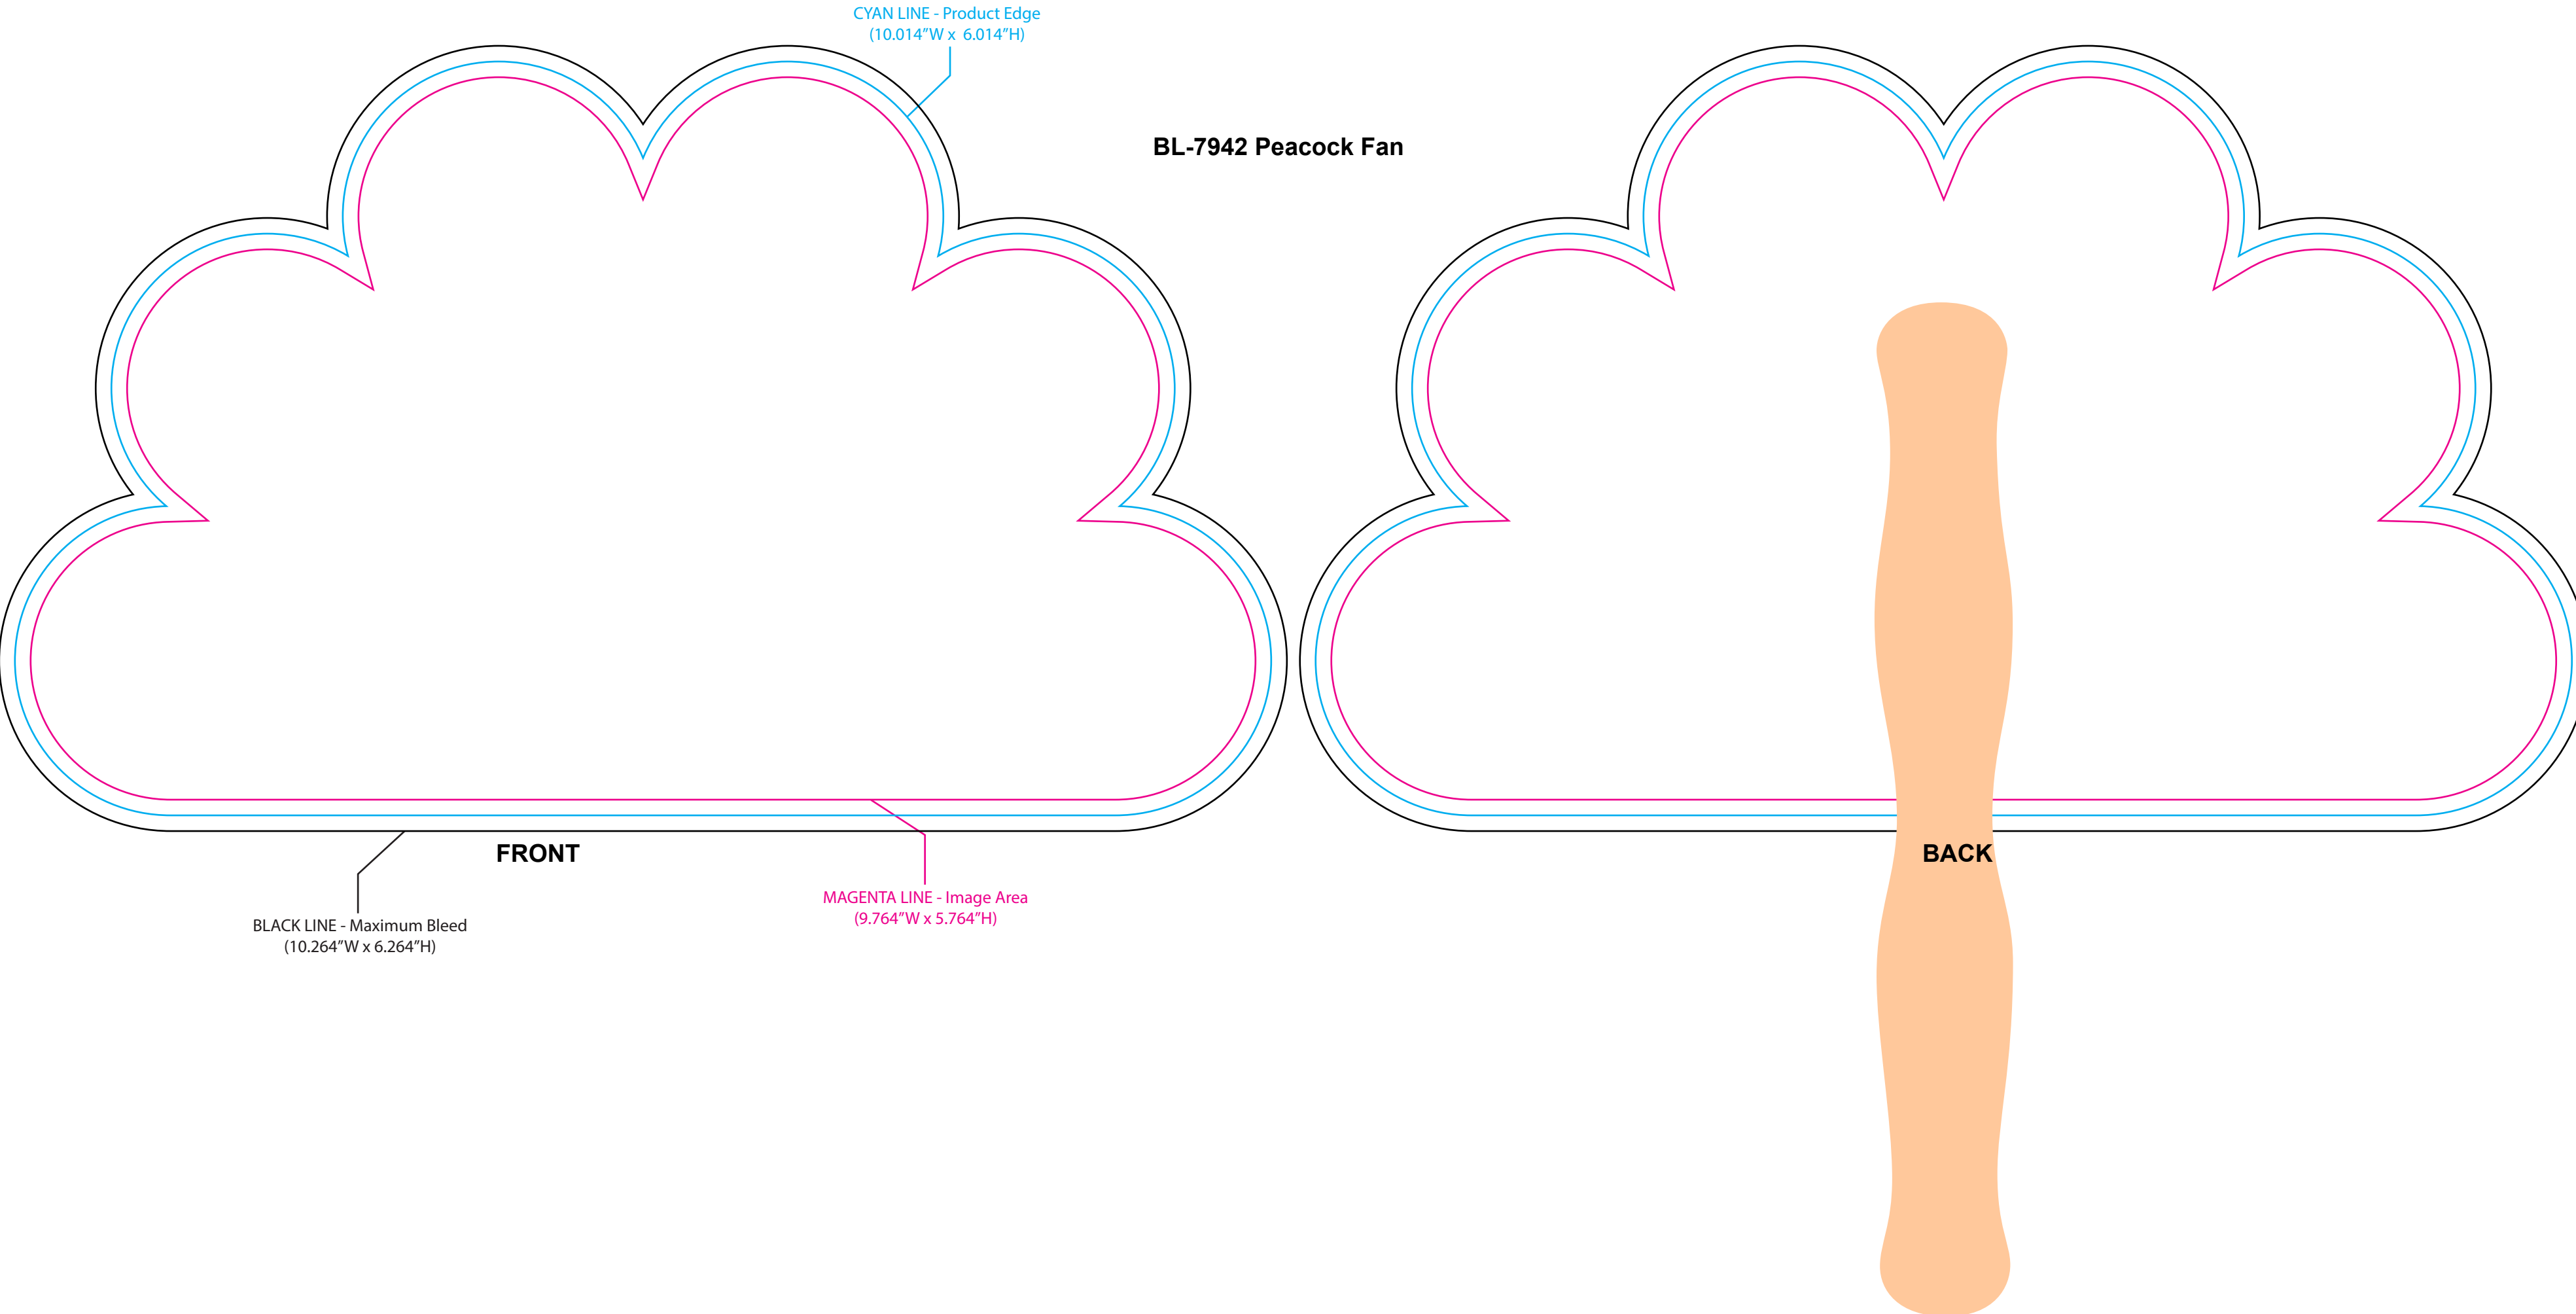

**BL-7942 Peacock Fan**

CYAN LINE - Product Edge  
(10.014"W x 6.014"H)

BLACK LINE - Maximum Bleed  
(10.264"W x 6.264"H)

MAGENTA LINE - Image Area  
(9.764"W x 5.764"H)

**FRONT**

**BACK**