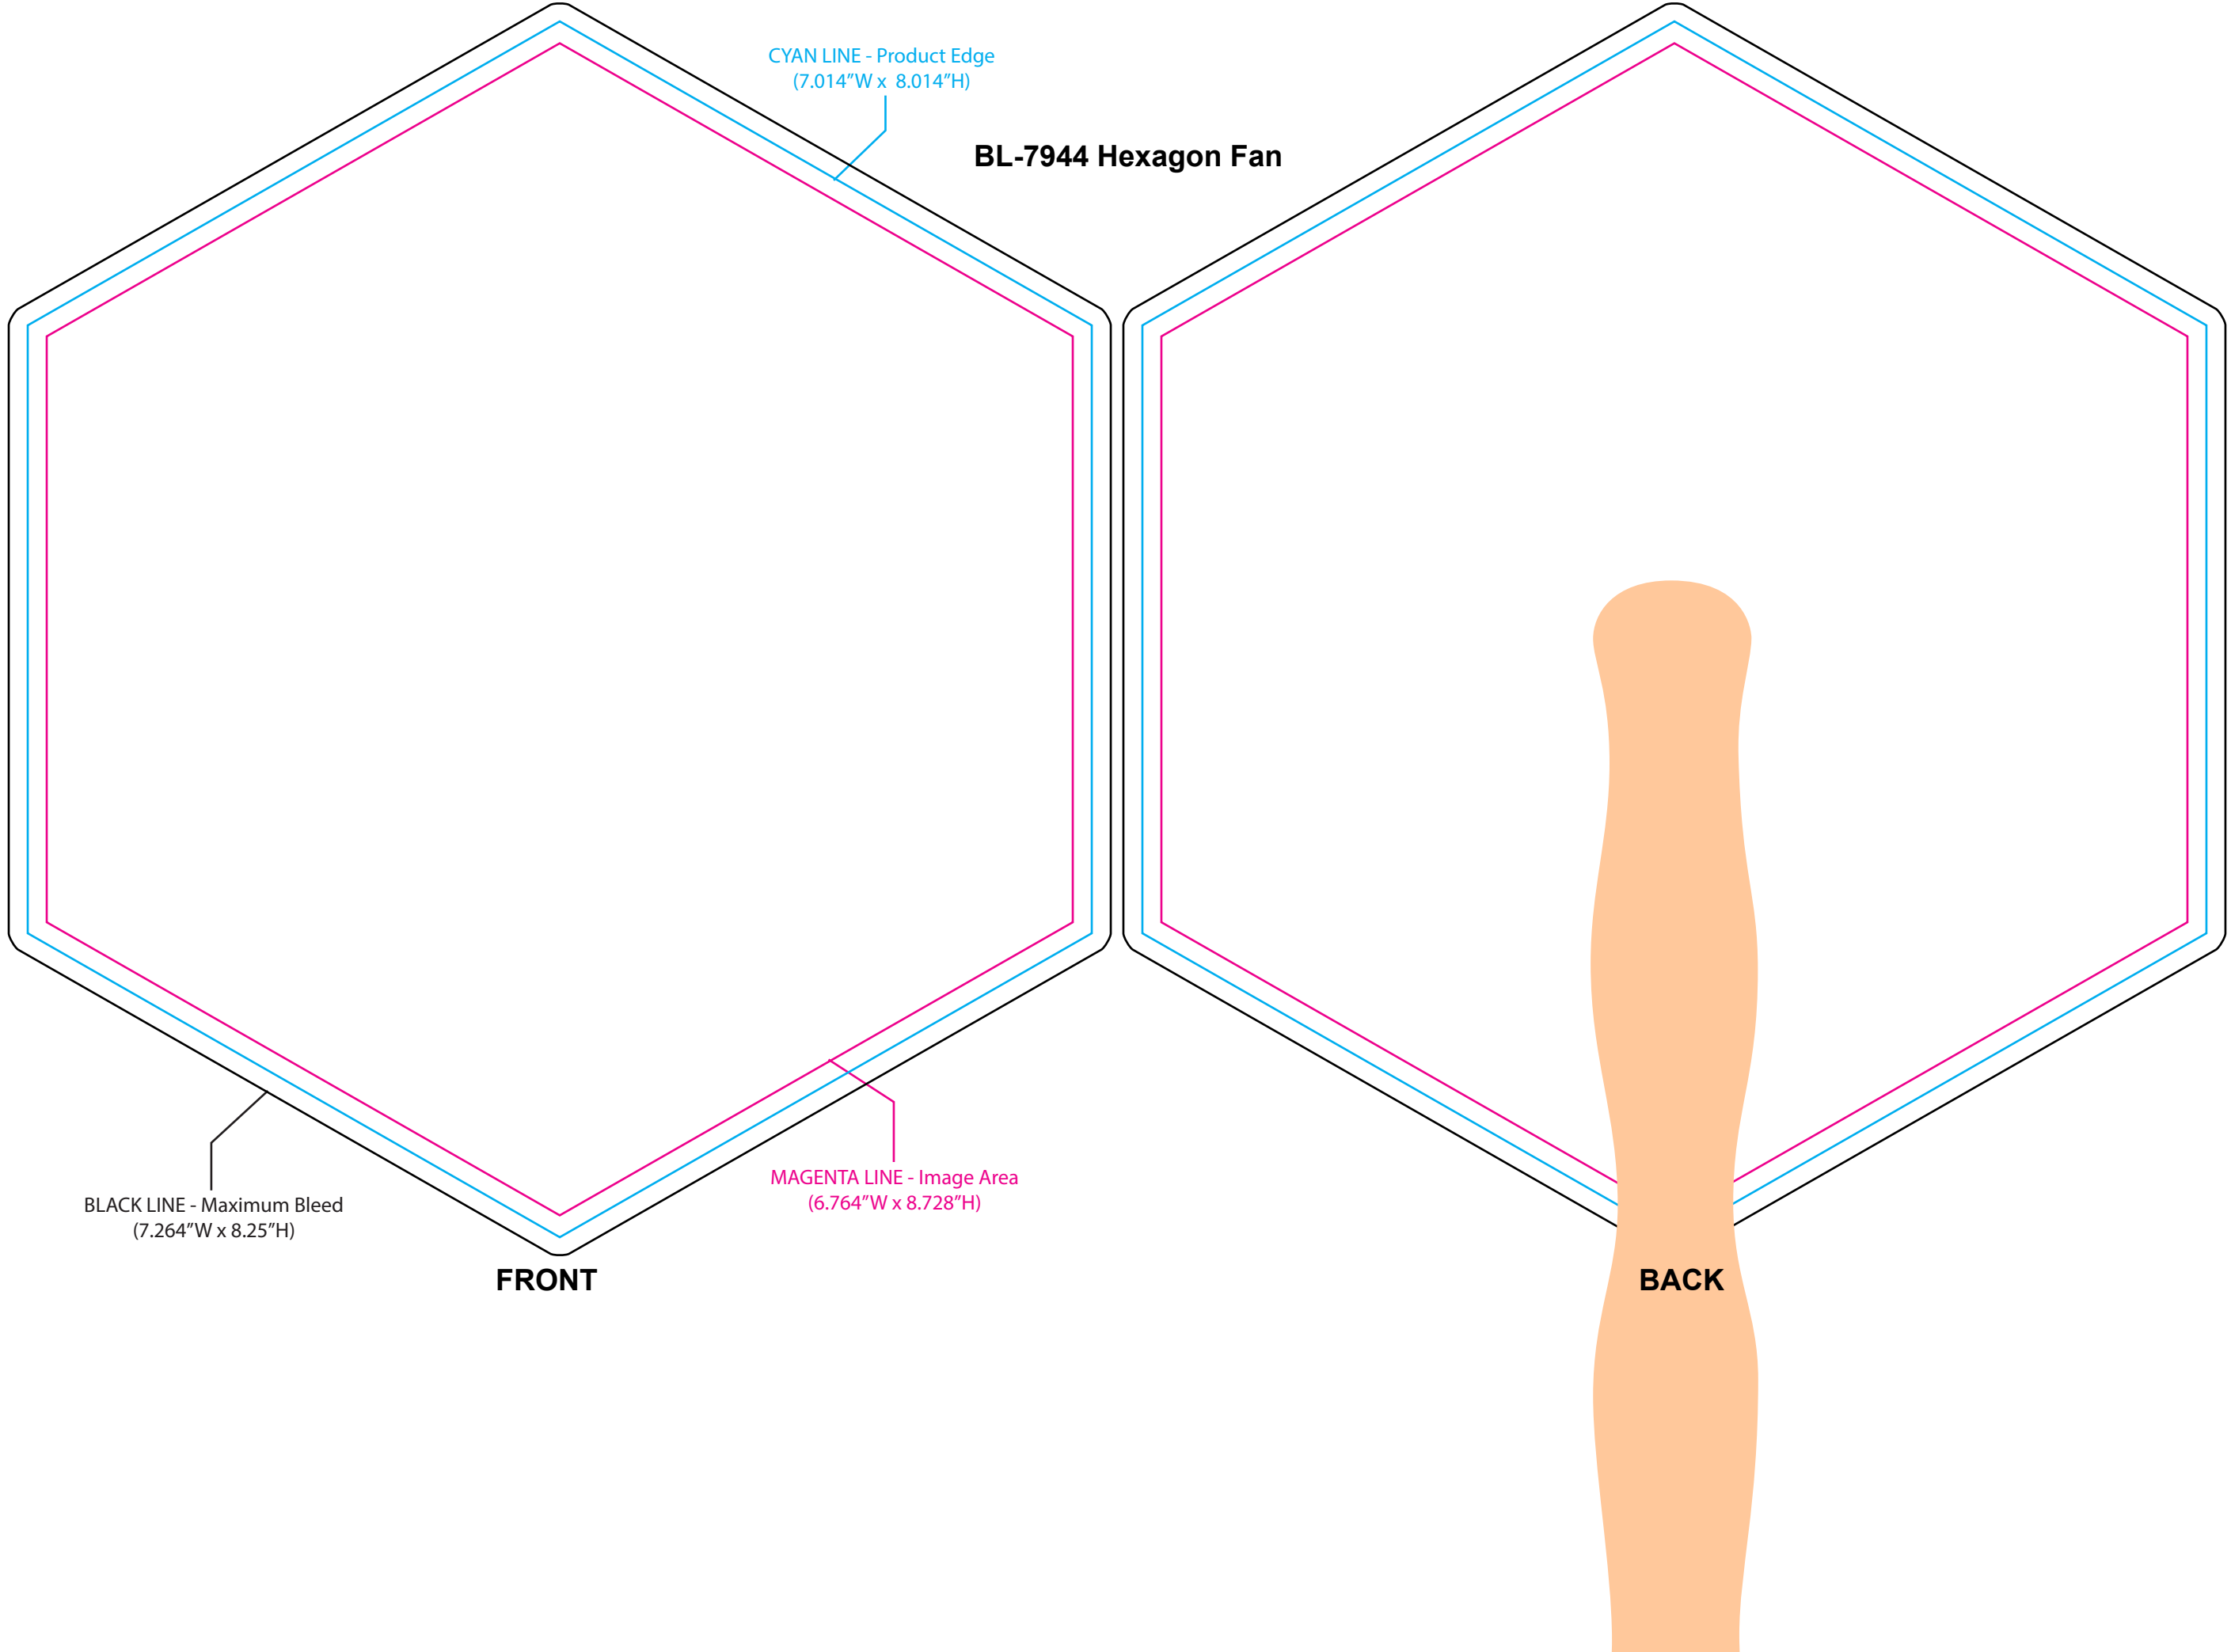

BL-7944 Hexagon Fan

CYAN LINE - Product Edge
(7.014\"W x 8.014\"H)

BLACK LINE - Maximum Bleed
(7.264\"W x 8.25\"H)

FRONT

MAGENTA LINE - Image Area
(6.764\"W x 8.728\"H)

BACK