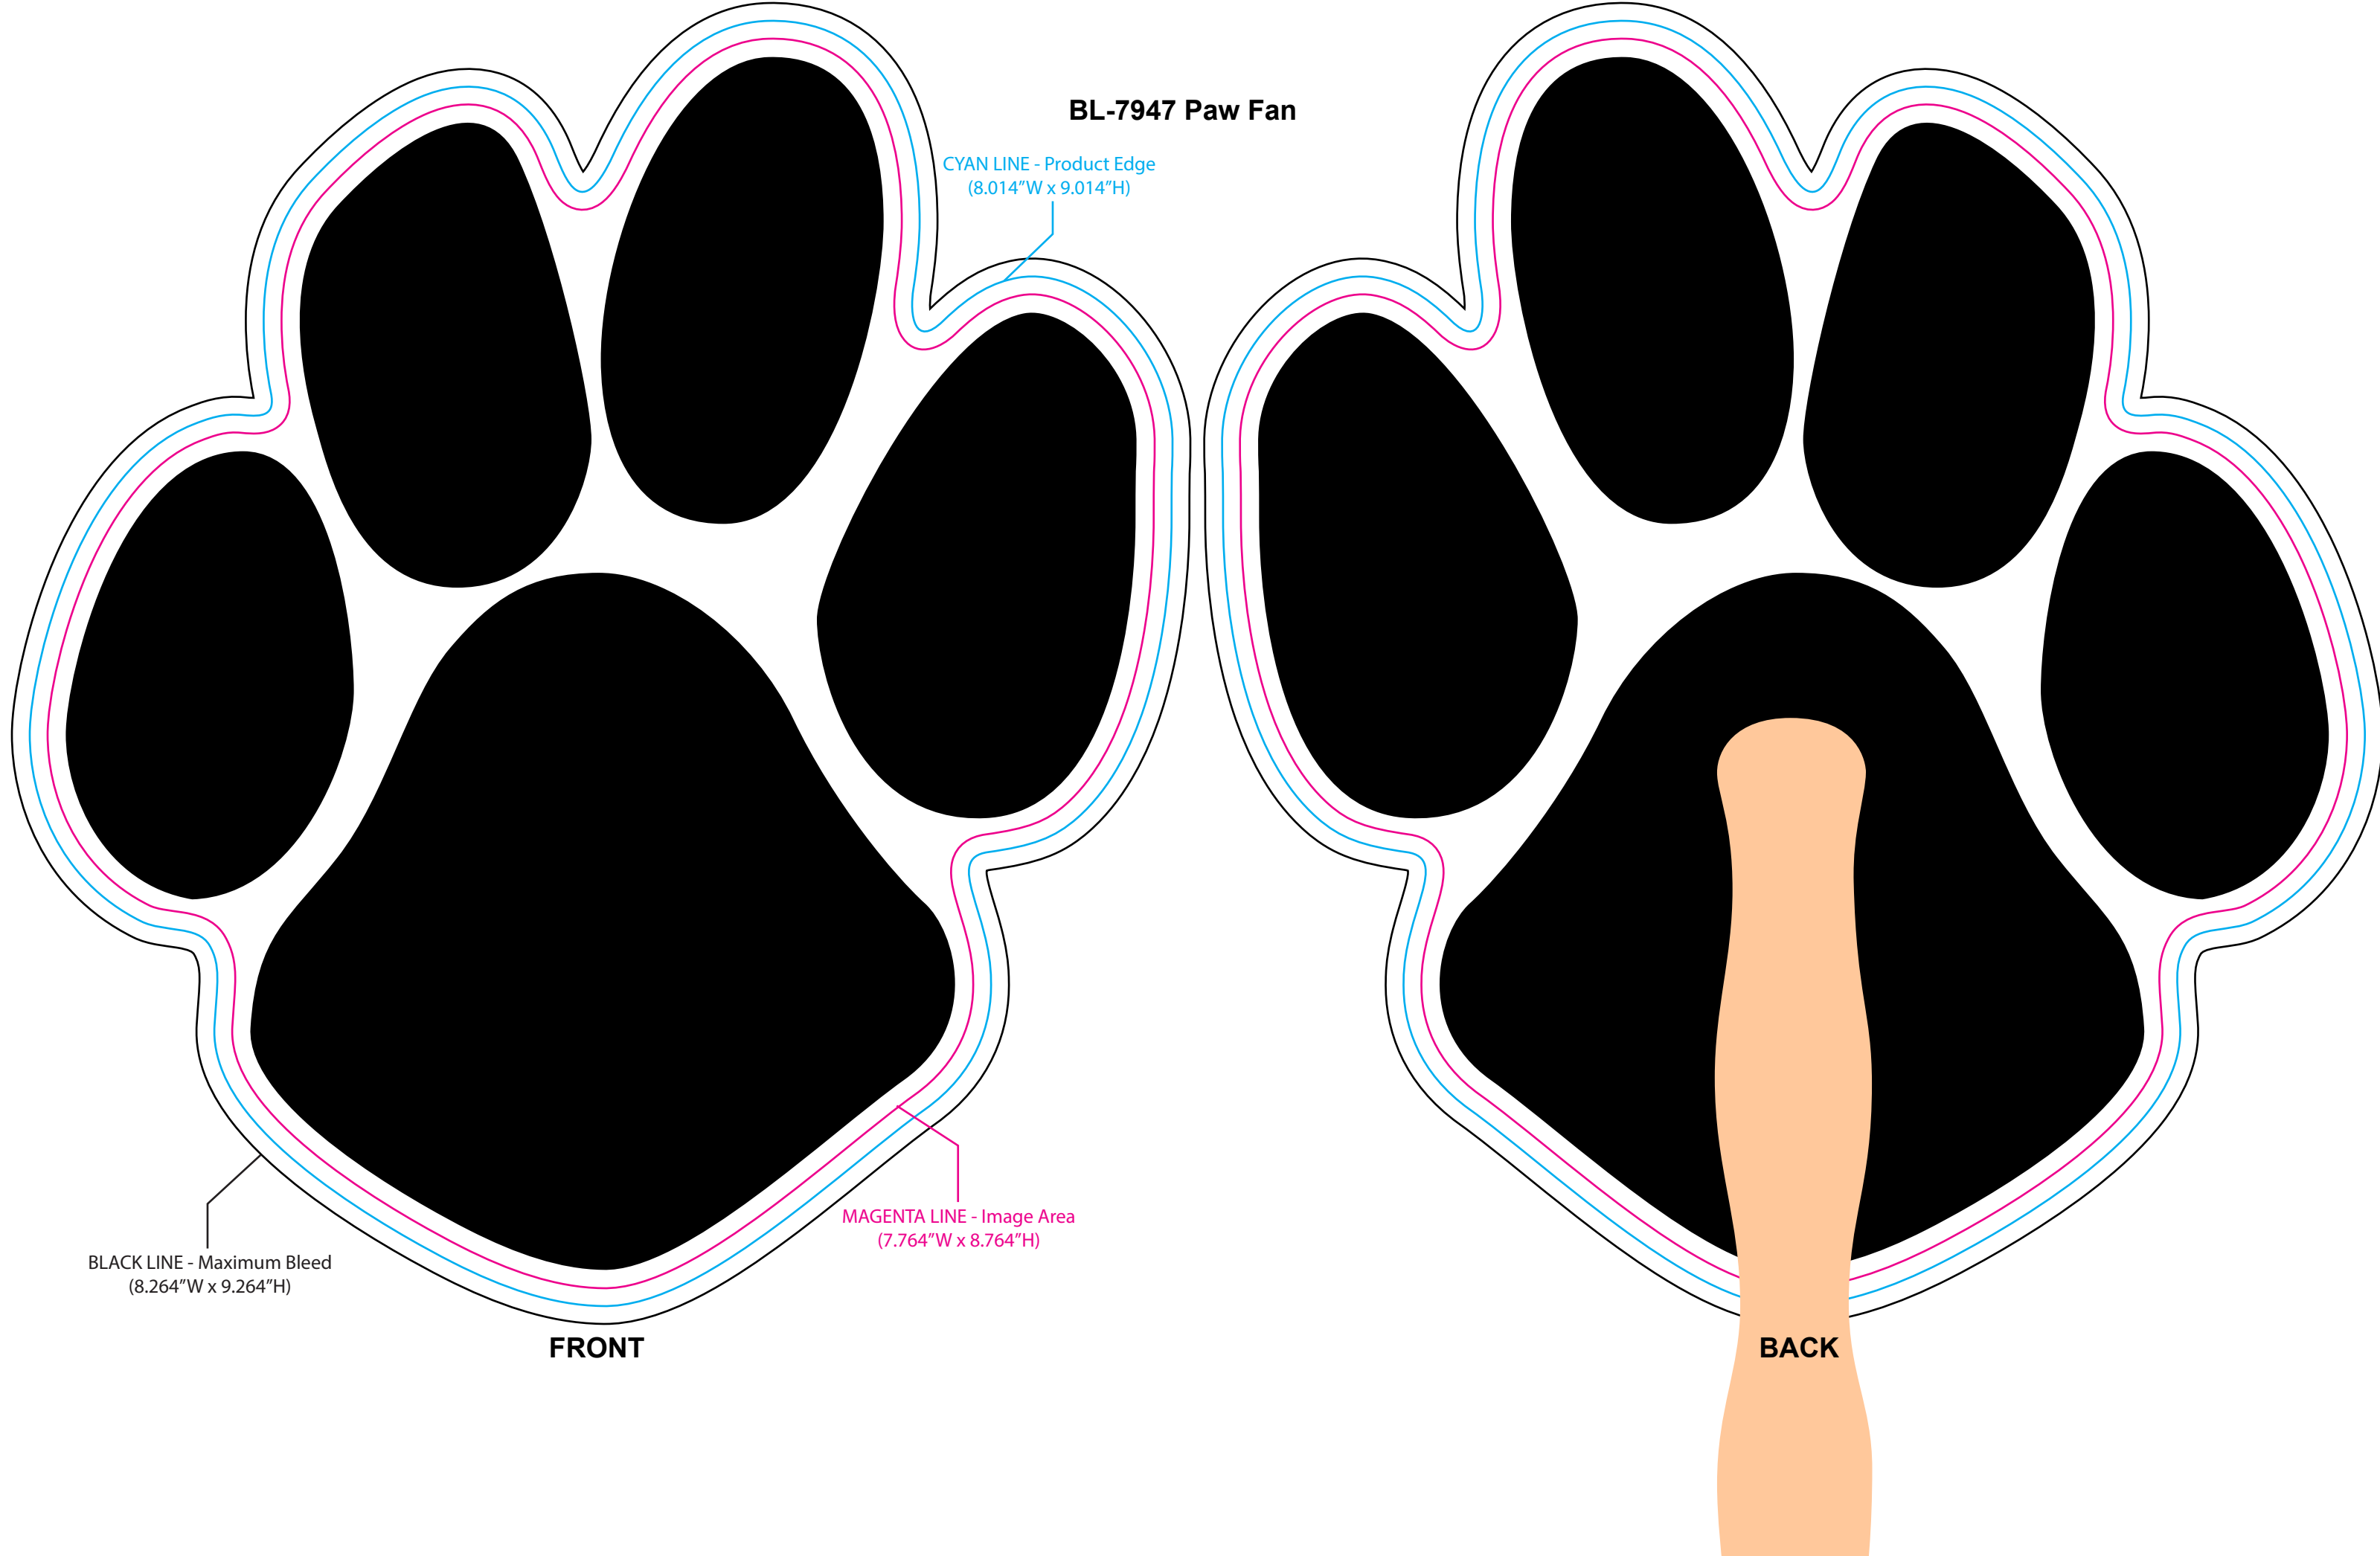

BL-7947 Paw Fan

CYAN LINE - Product Edge
(8.014"W x 9.014"H)

MAGENTA LINE - Image Area
(7.764"W x 8.764"H)

BLACK LINE - Maximum Bleed
(8.264"W x 9.264"H)

FRONT

BACK