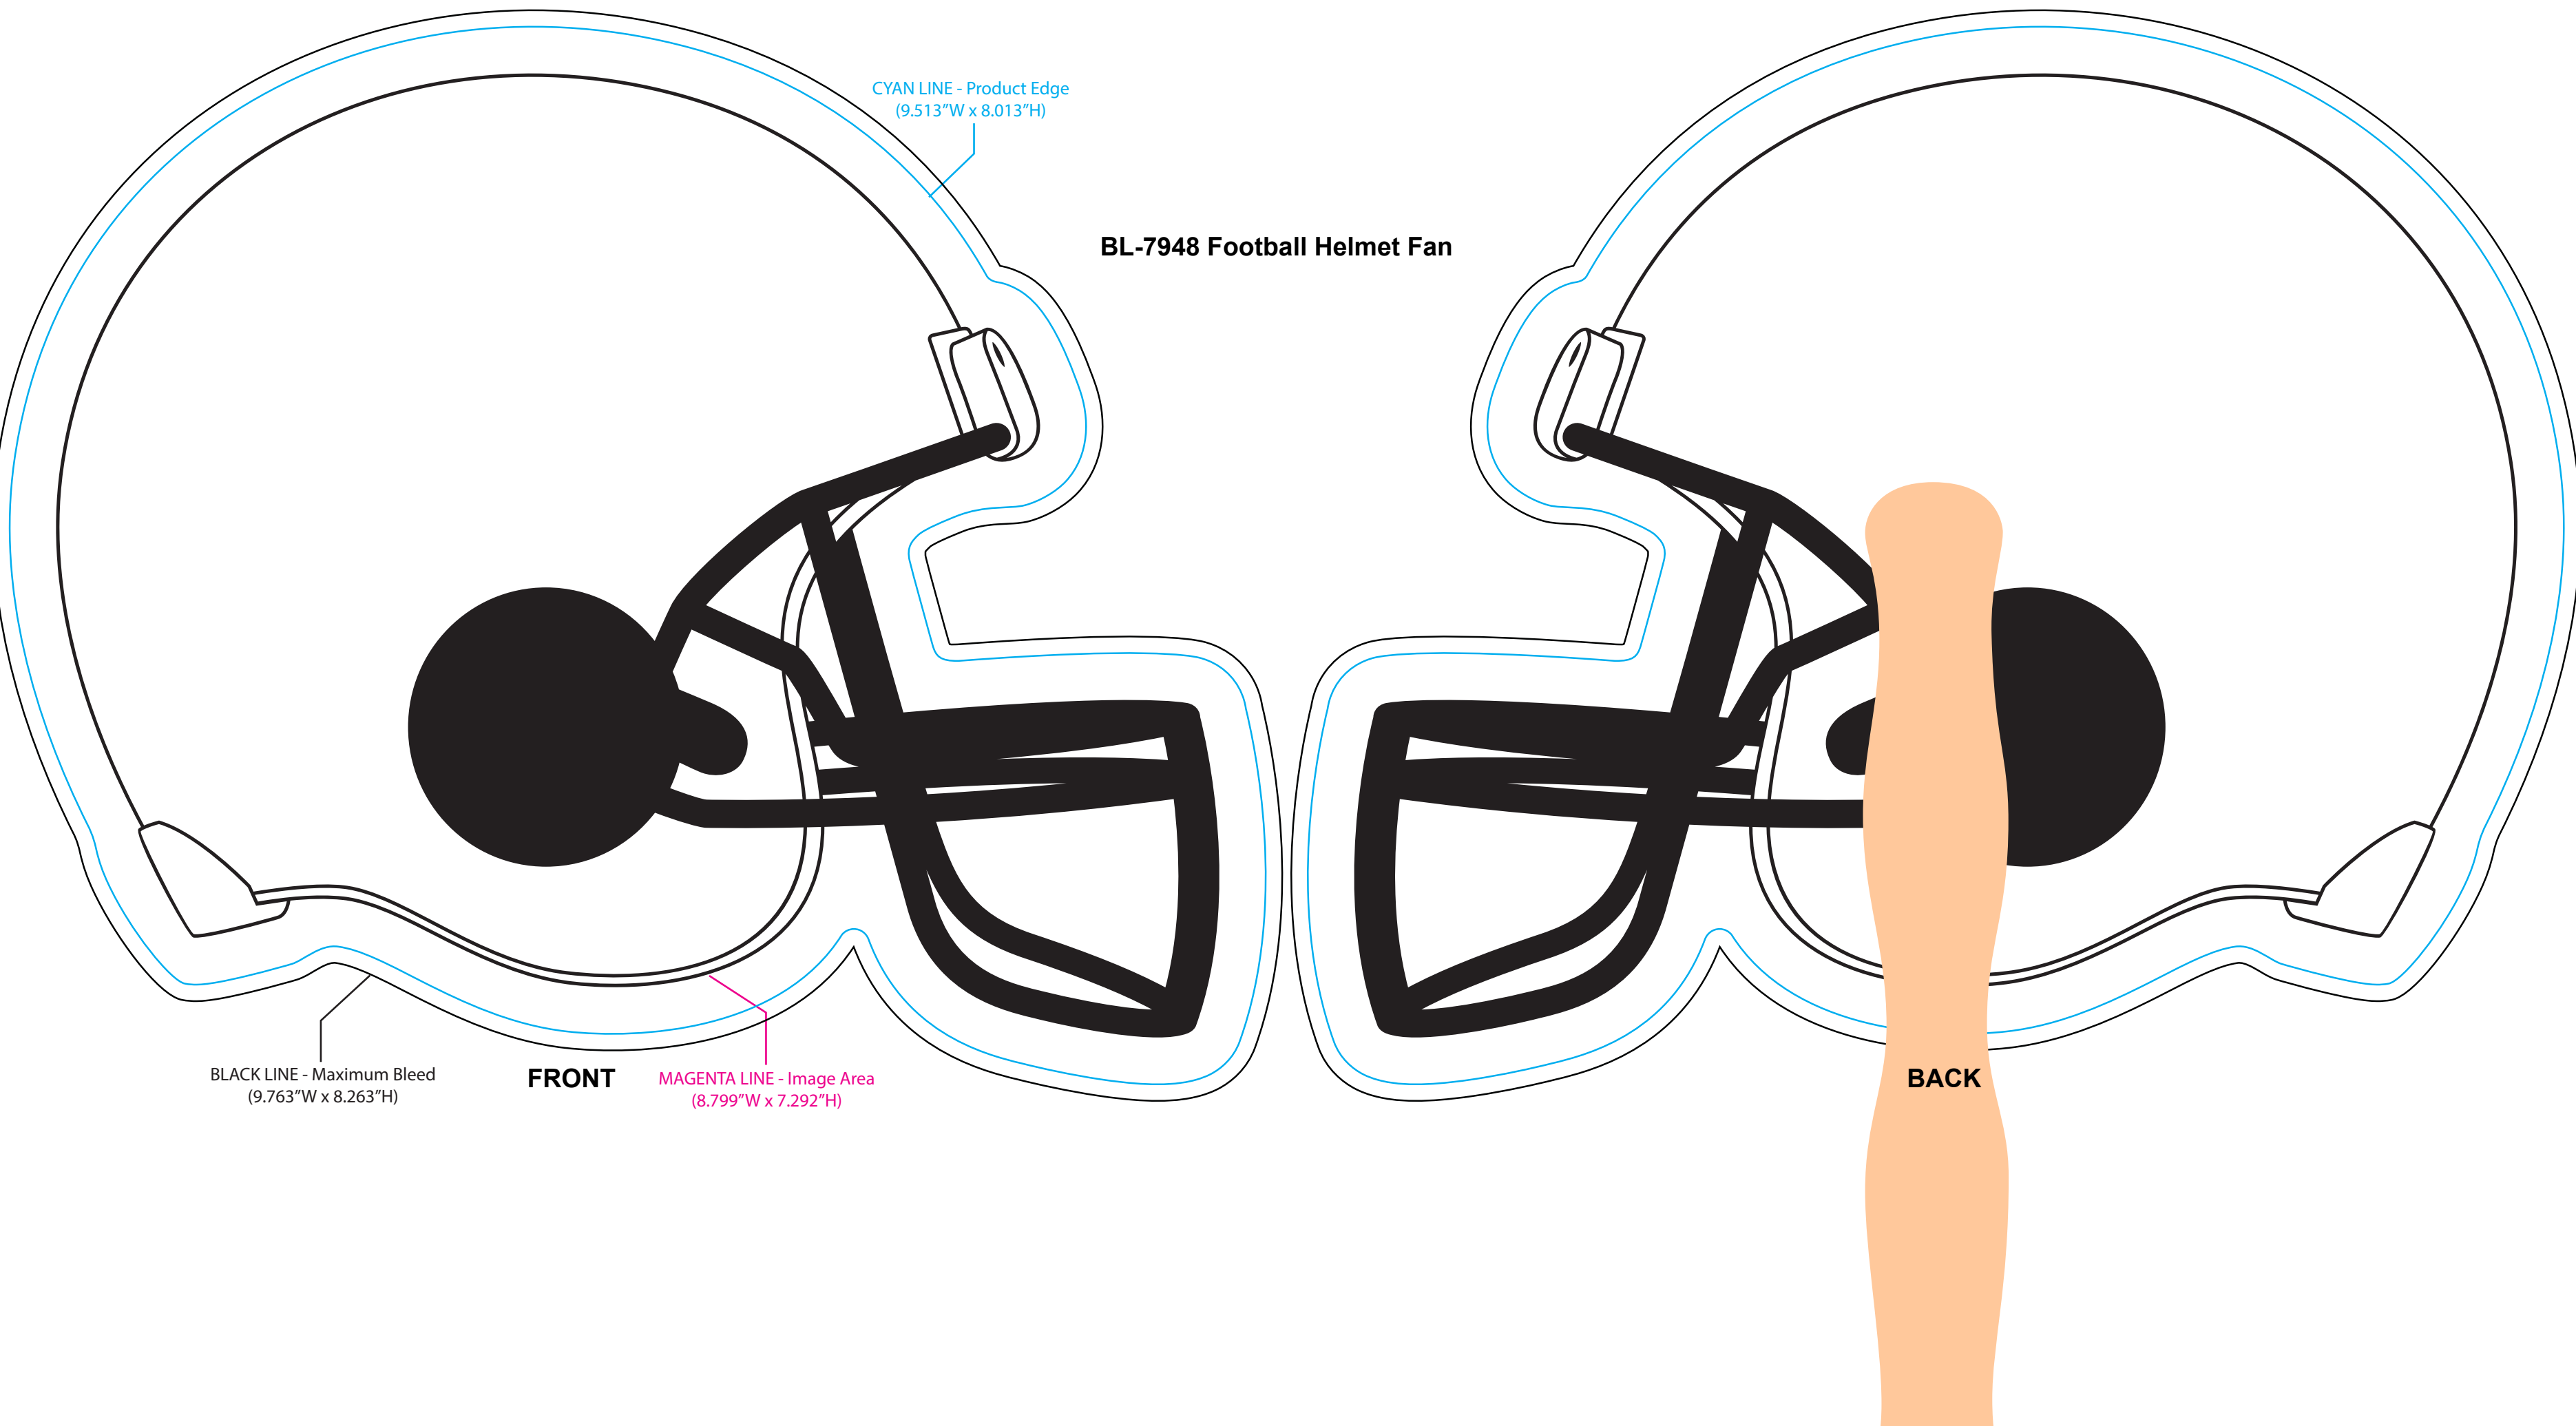

BL-7948 Football Helmet Fan

CYAN LINE - Product Edge
(9.513"W x 8.013"H)

BLACK LINE - Maximum Bleed
(9.763"W x 8.263"H)

FRONT

MAGENTA LINE - Image Area
(8.799"W x 7.292"H)

BACK