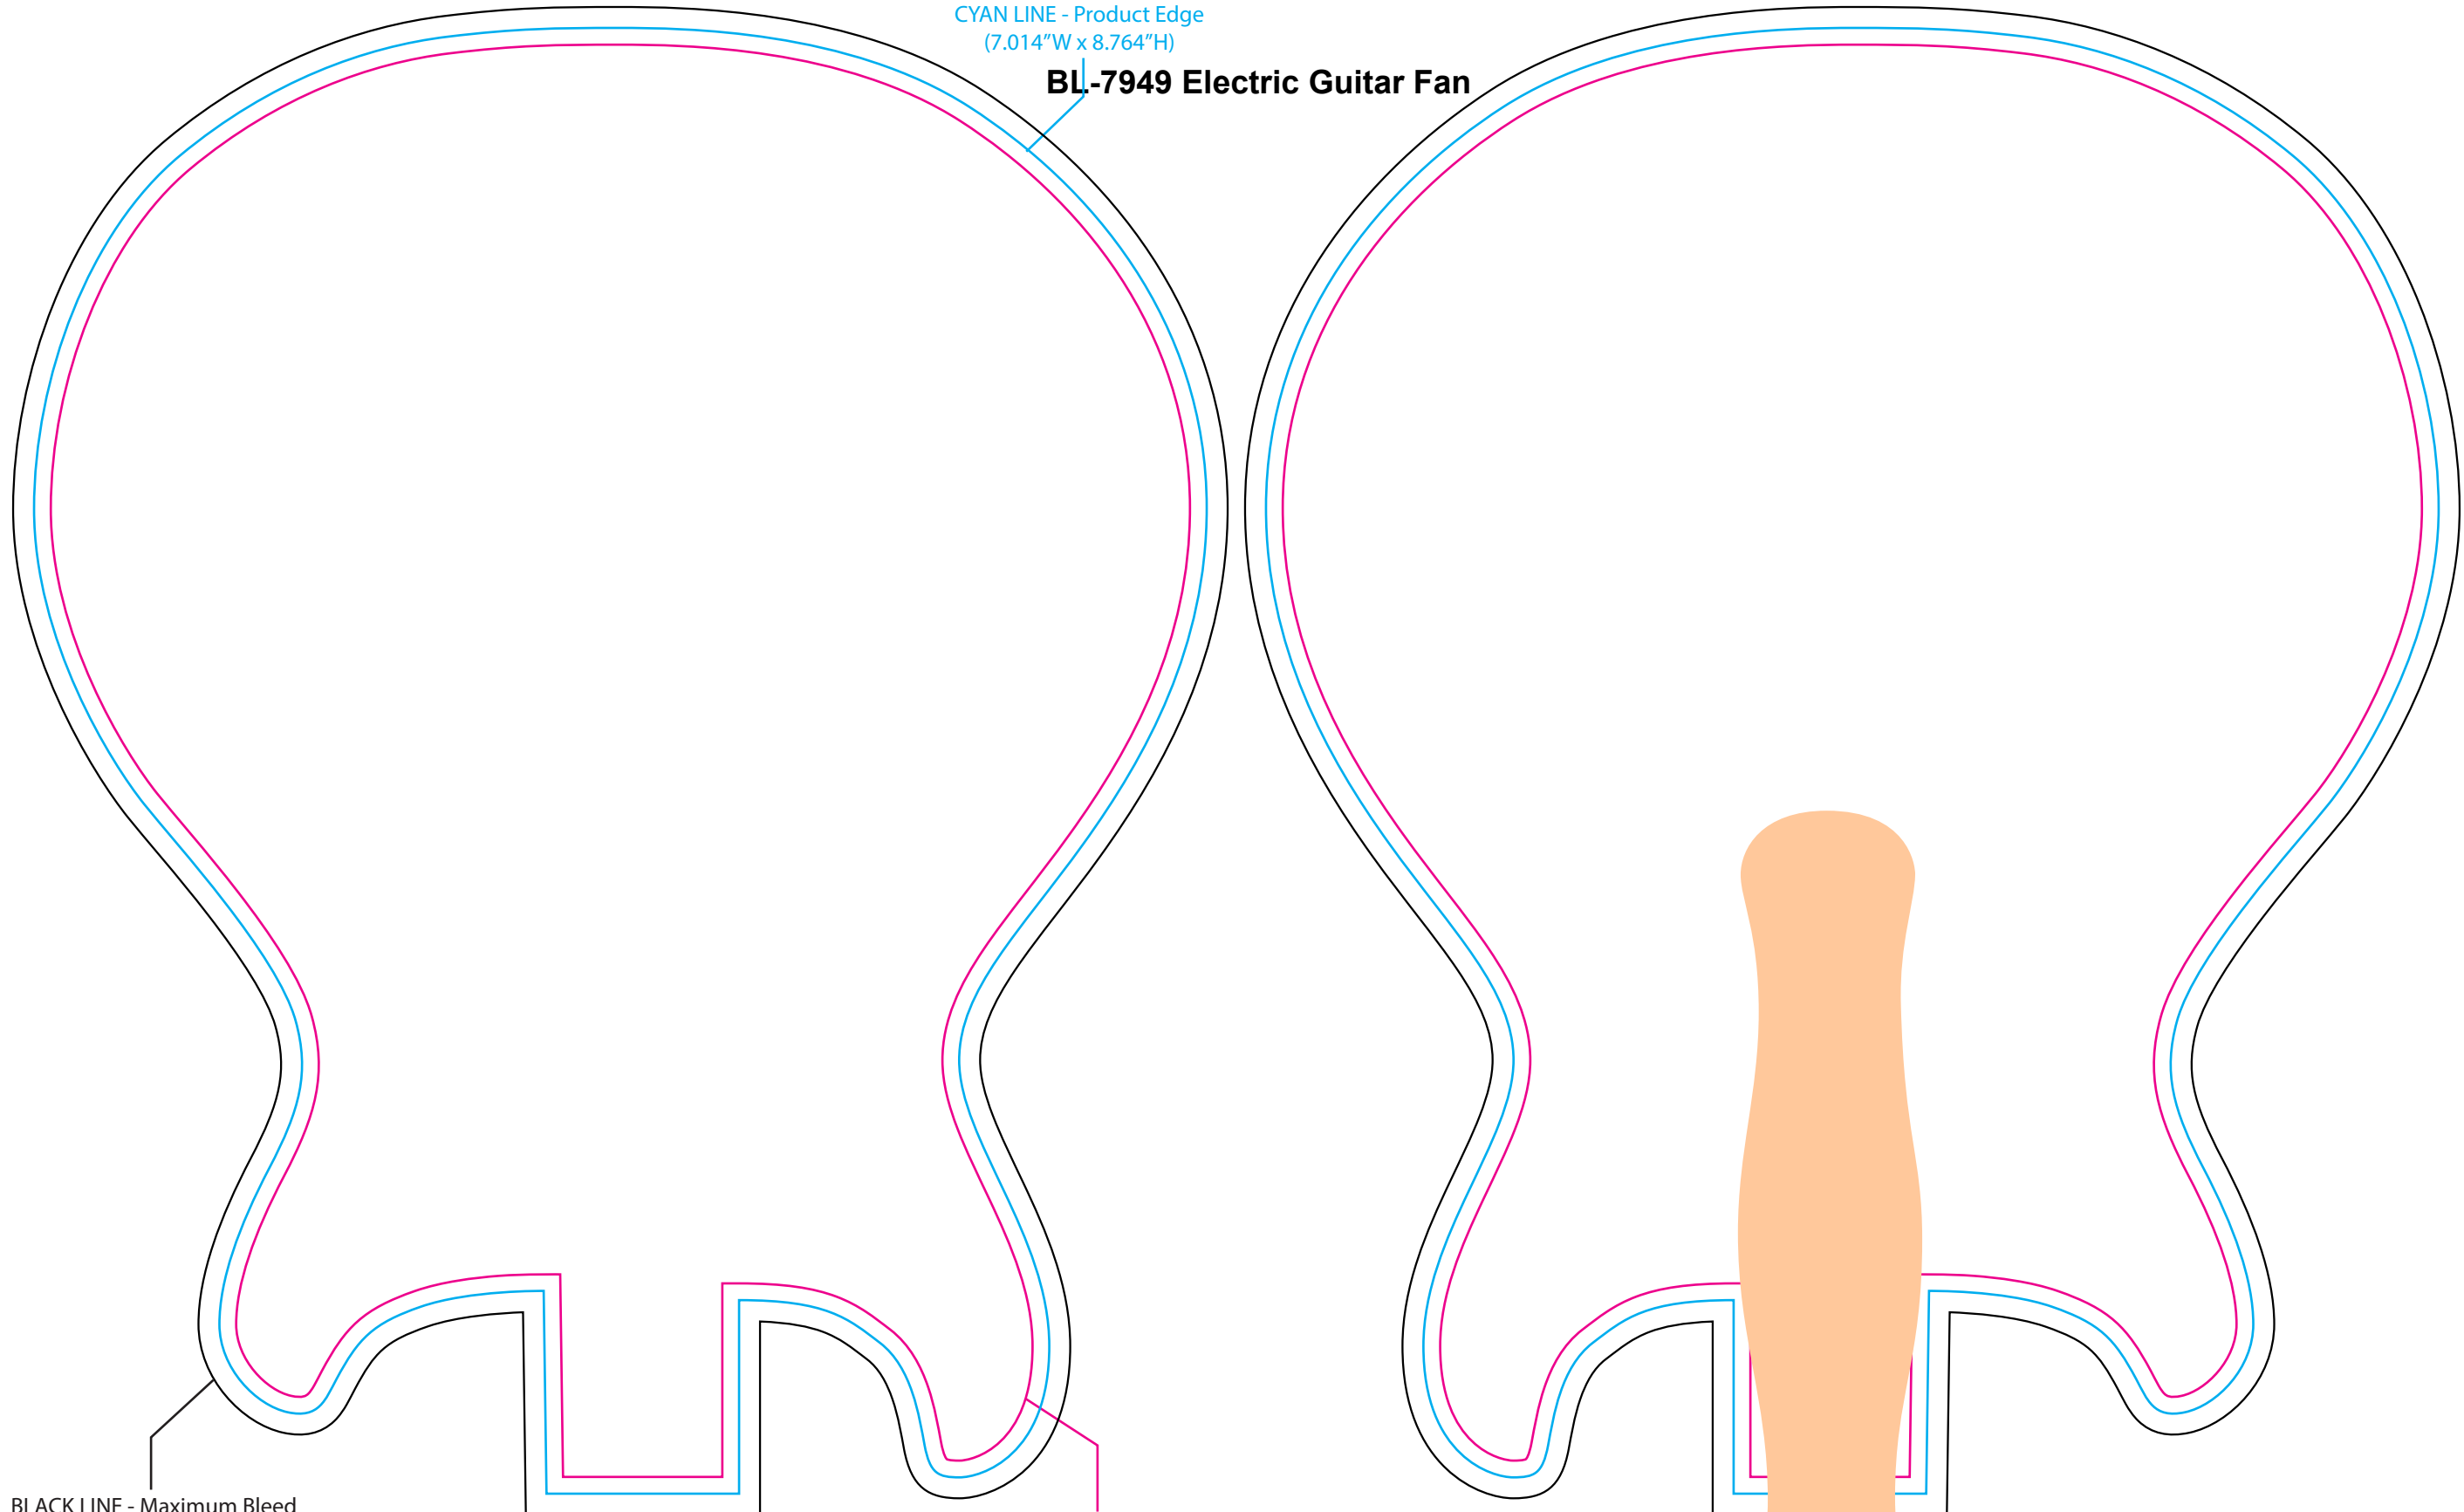

CYAN LINE - Product Edge
(7.014"W x 8.764"H)

BL-7949 Electric Guitar Fan

BLACK LINE - Maximum Bleed
(7.262"W x 9.012"H)

FRONT

MAGENTA LINE - Image Area
(6.814"W x 8.564"H)

BACK