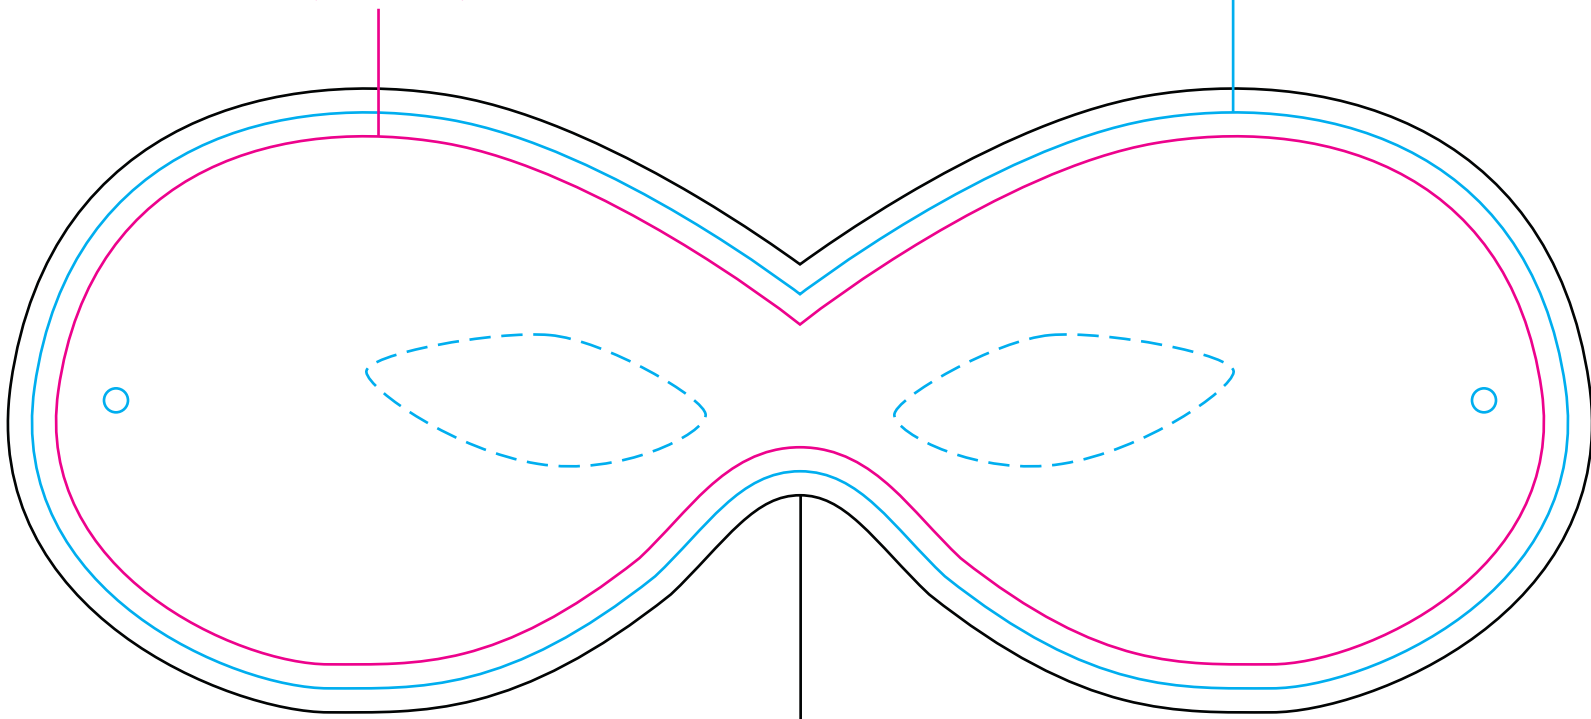

Magenta Line - Image Area
(2.75 x 7.75)

Cyan Line - Cut Line
(3 x 8)

Black Line - Bleed Area
(3.25 x 8.25)

BL-7950 Round Mask Template (3 x 8)