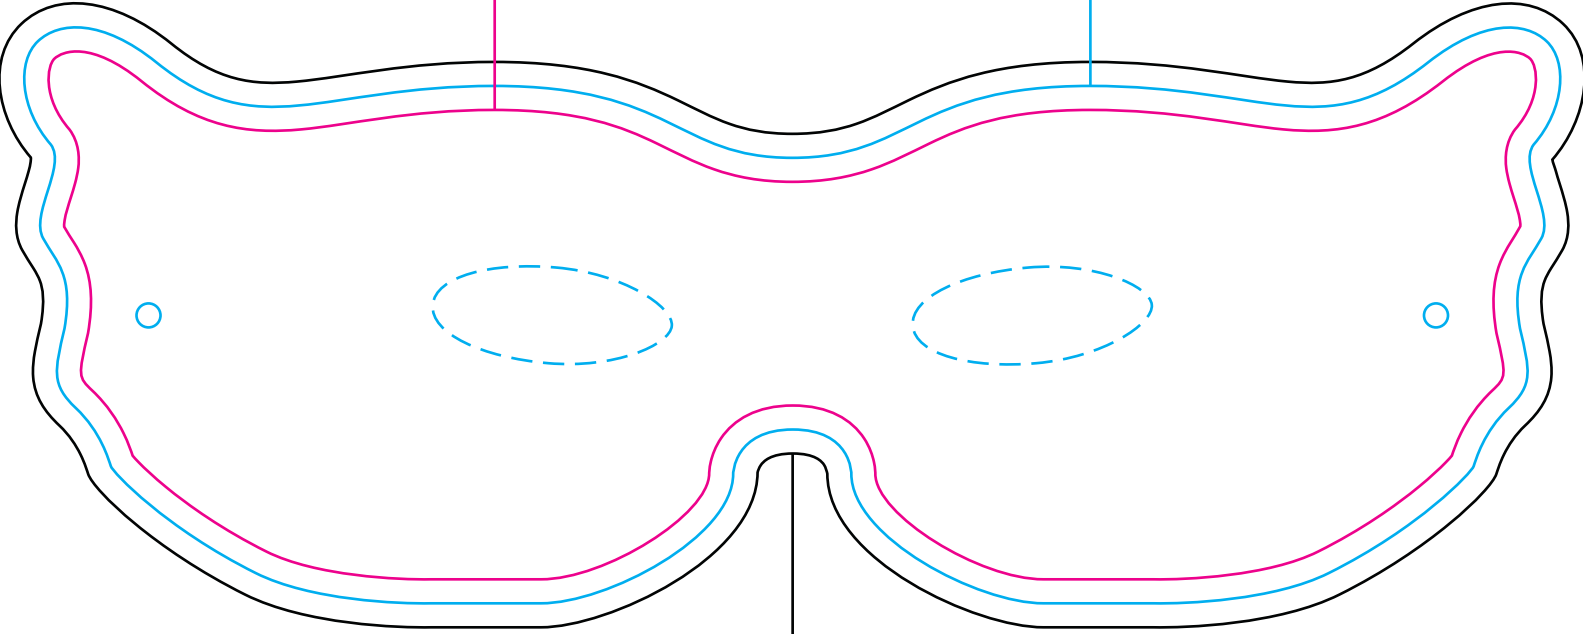

BL-7953 Winged Mask Template (3 x 8)

Magenta Line - Image Area
(2.75 x 7.75)

Cyan Line - Cut Line
(3 x 8)

Black Line - Bleed Area
(3.25 x 8.25)

000000