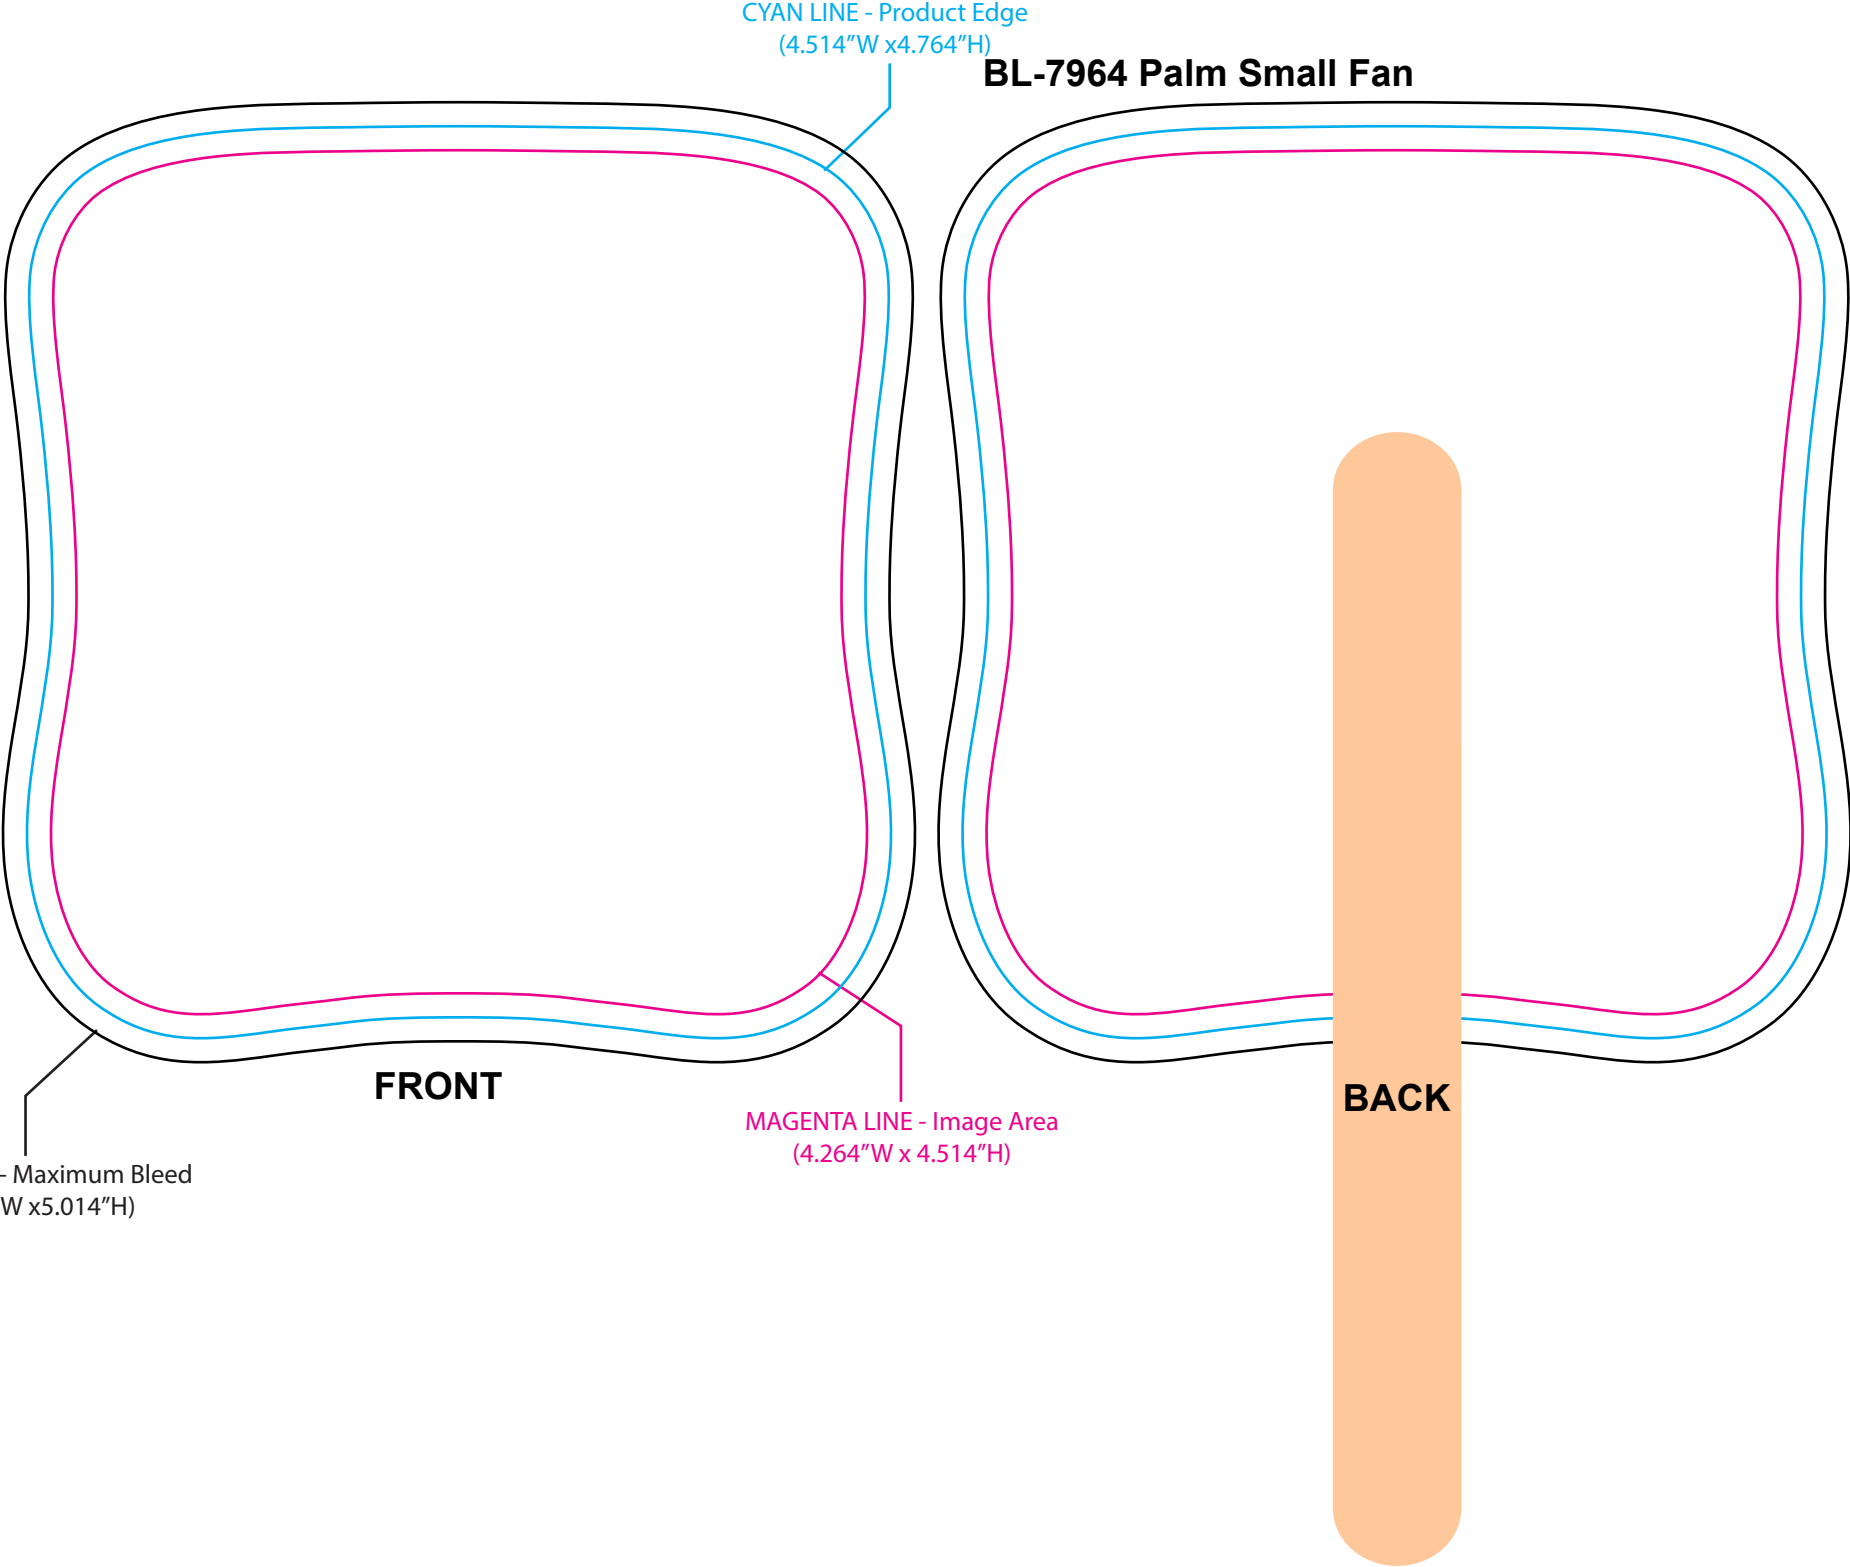

**BL-7964 Palm Small Fan**

CYAN LINE - Product Edge  
(4.514"W x 4.764"H)

**FRONT**

**BACK**

BLACK LINE - Maximum Bleed  
(4.764"W x 5.014"H)

MAGENTA LINE - Image Area  
(4.264"W x 4.514"H)