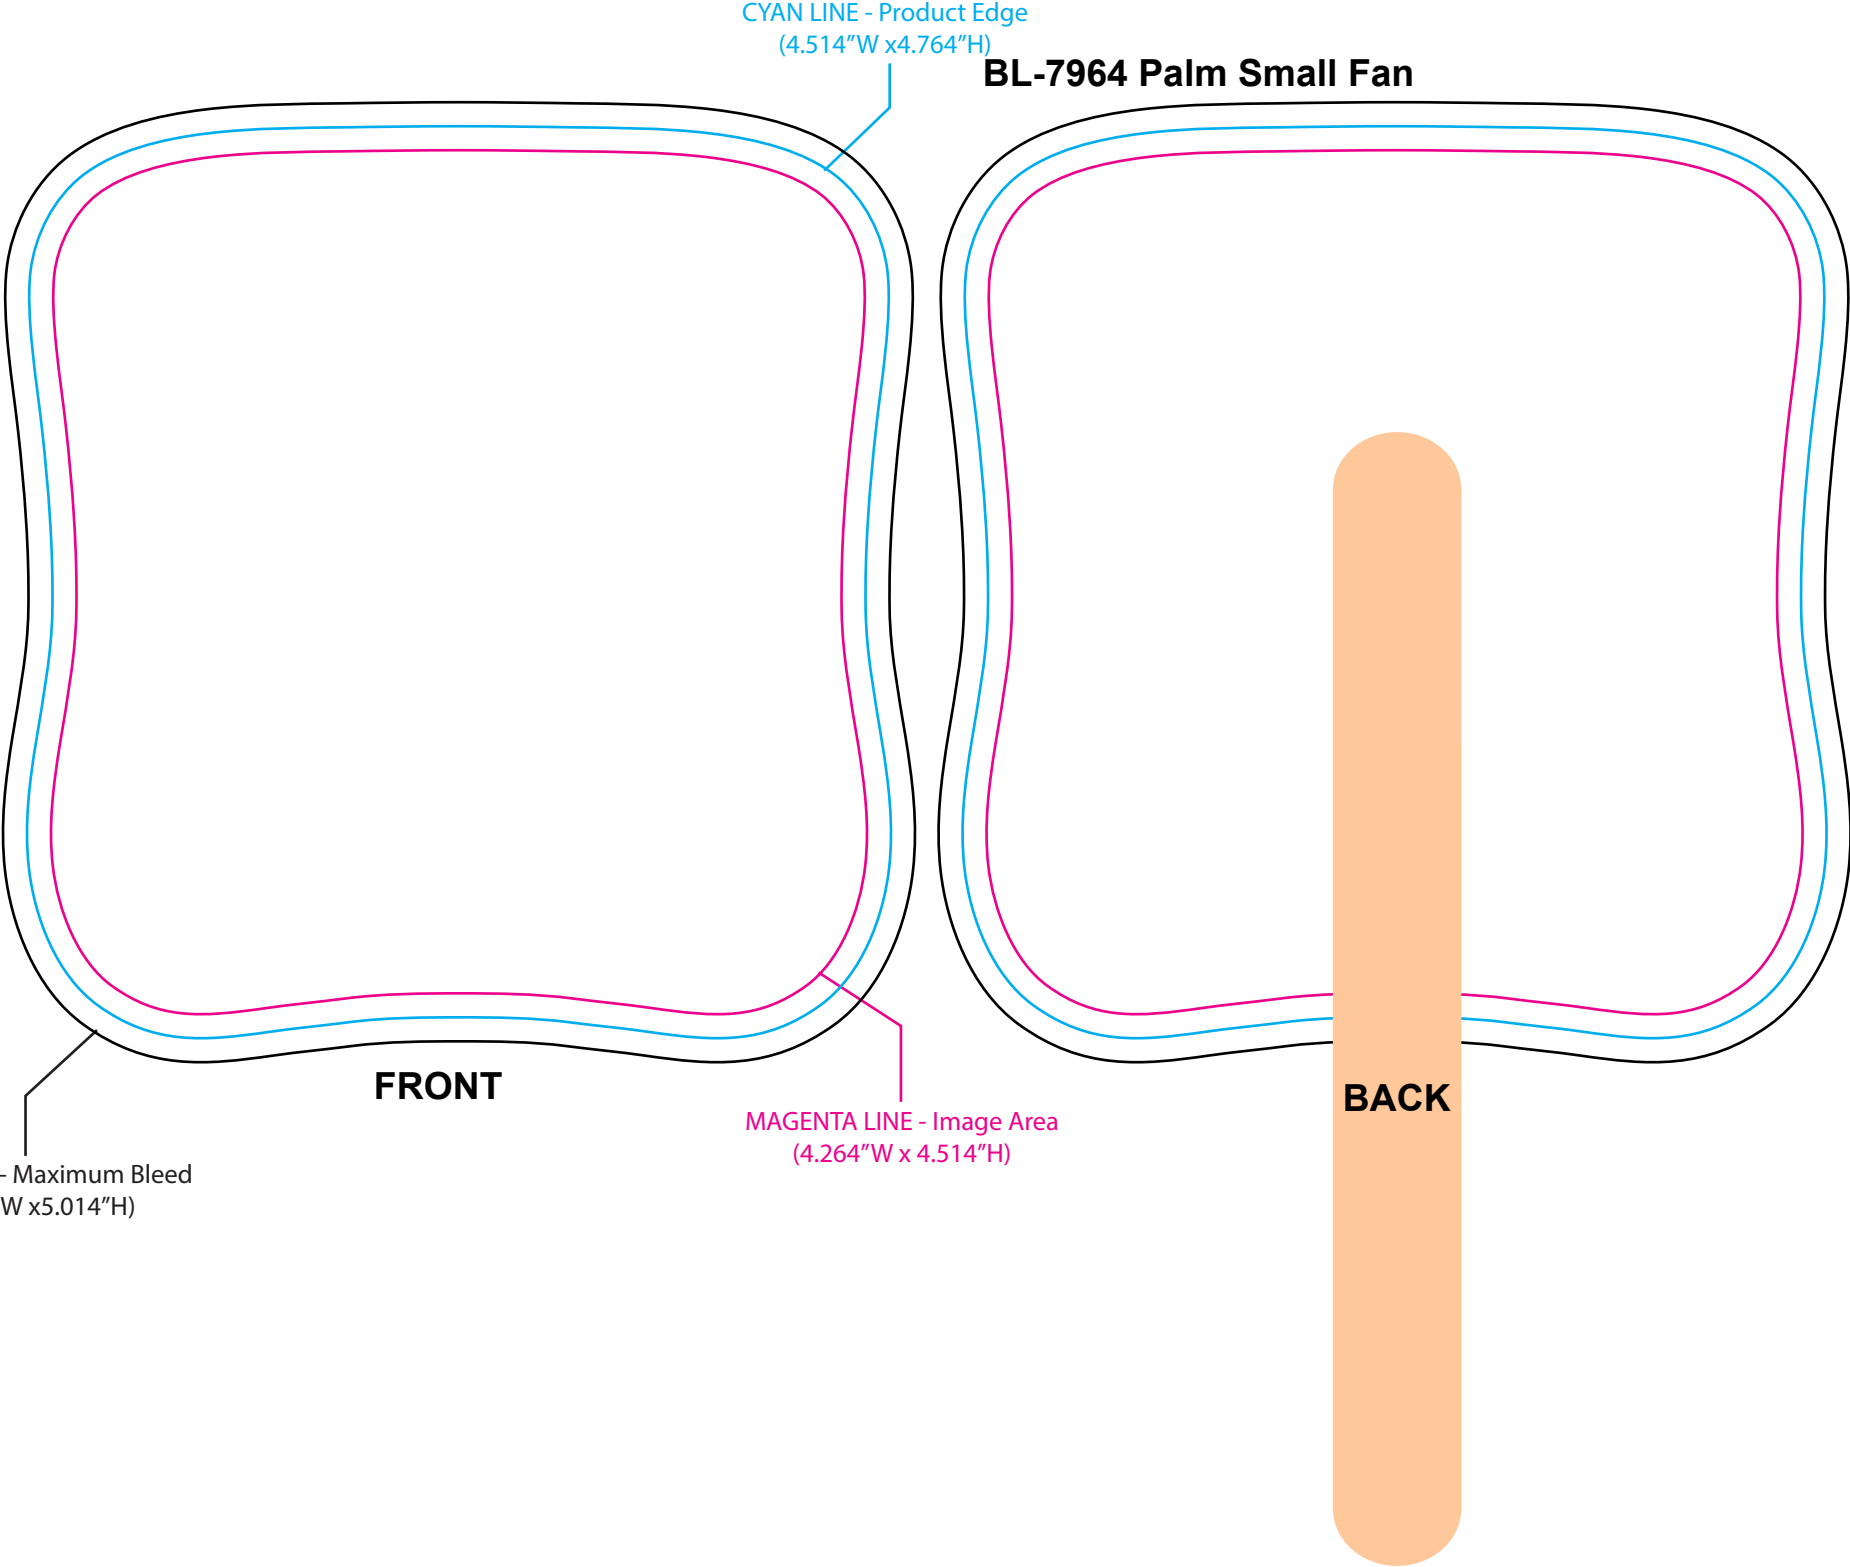

BL-7964 Palm Small Fan

CYAN LINE - Product Edge
(4.514"W x 4.764"H)

FRONT

BACK

BLACK LINE - Maximum Bleed
(4.764"W x 5.014"H)

MAGENTA LINE - Image Area
(4.264"W x 4.514"H)