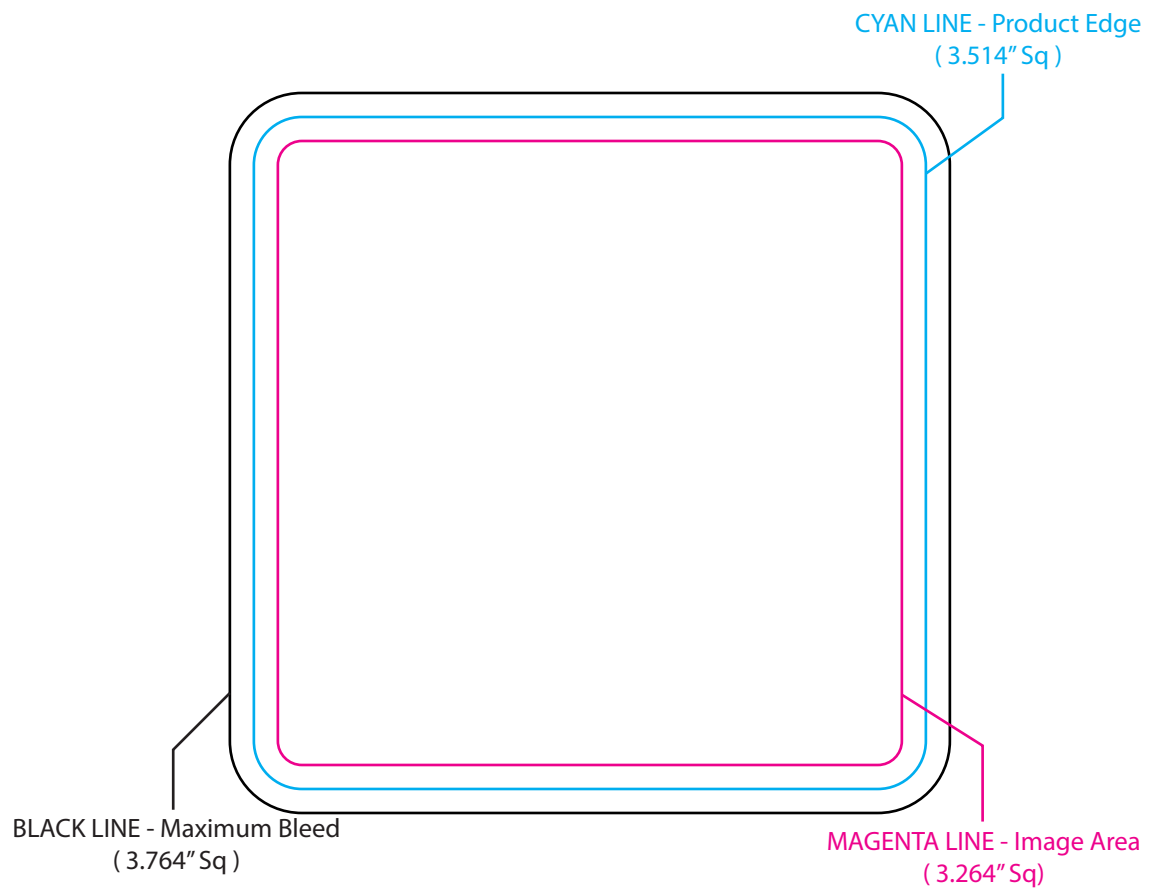

BL-8651 3.5" Square Leatherette Coaster

SILKSCREEN