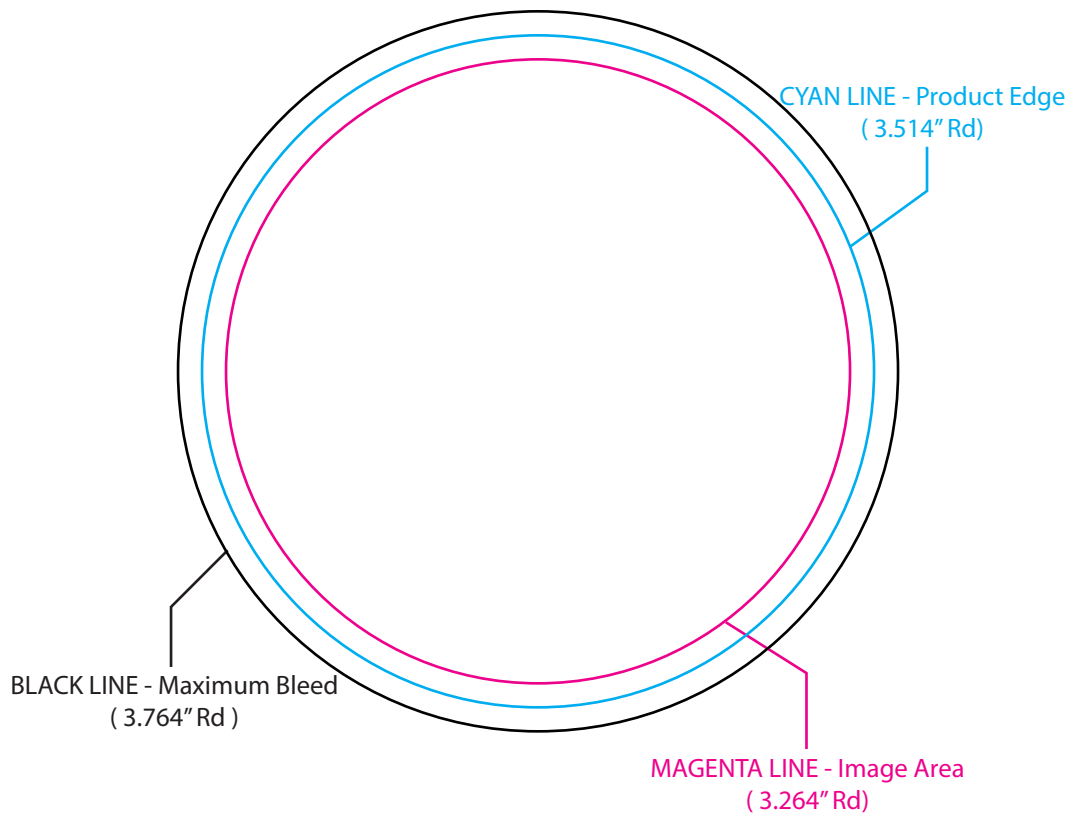

BL-8659H 3.5" Round Silk-Screened Pulp-Board Coasters

SILKSCREEN