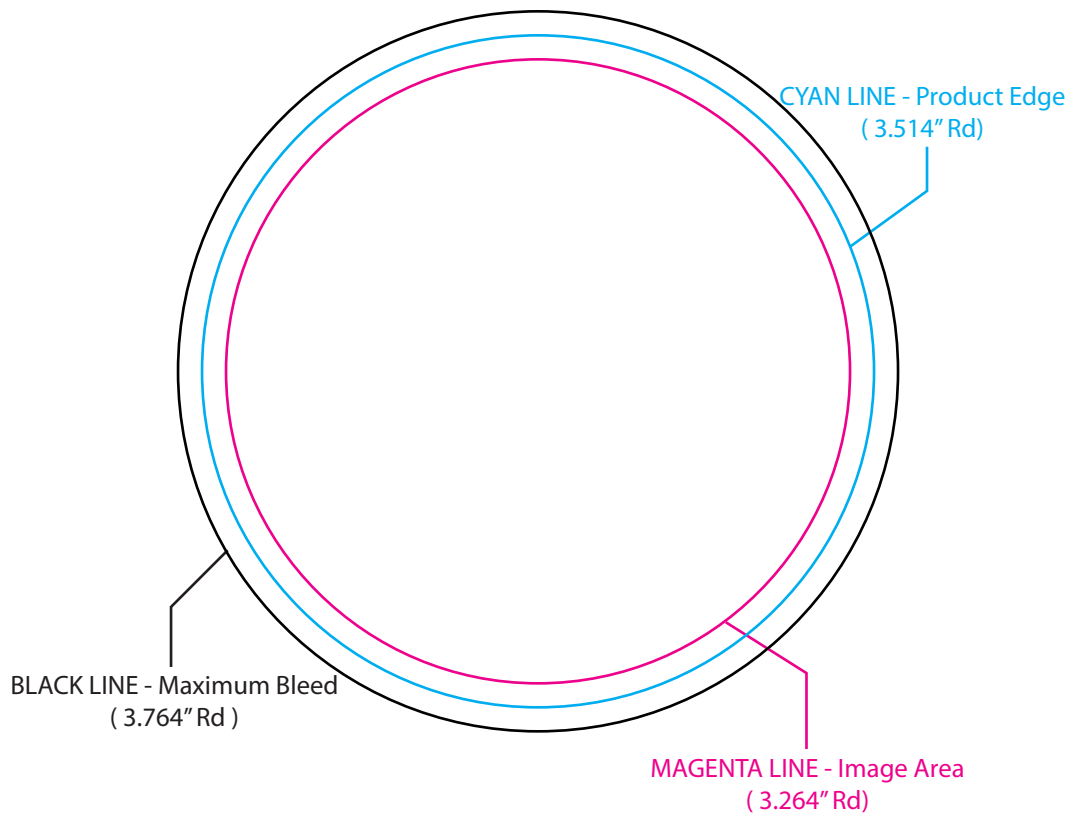

## BL-8659M 3.5" Round Silk-Screened Pulp-Board Coasters

**SILKSCREEN**