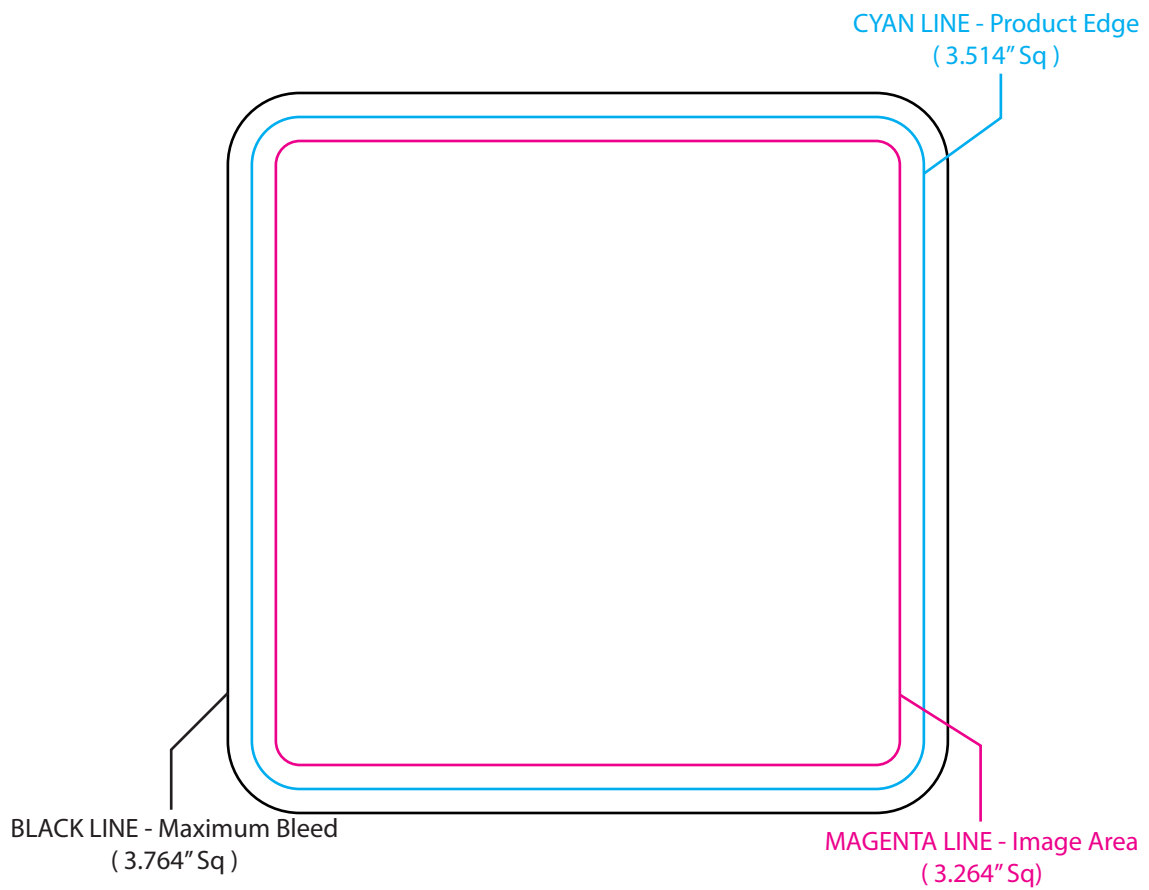

## BL-8660H 3.5" Square Silk-Screened Pulp-Board Coaster

**SILKSCREEN**