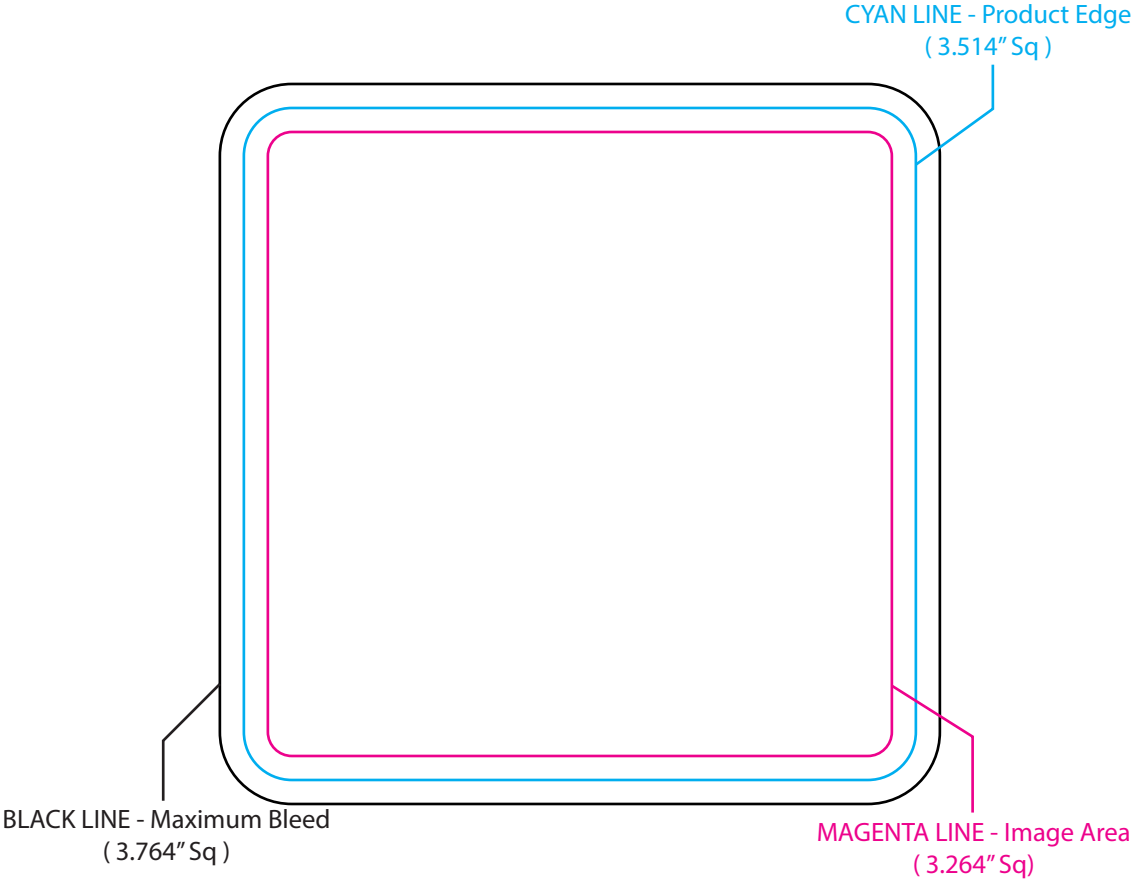

BL-8660L 3.5" Square Silk-Screened Pulp-Board Coaster

SILKSCREEN