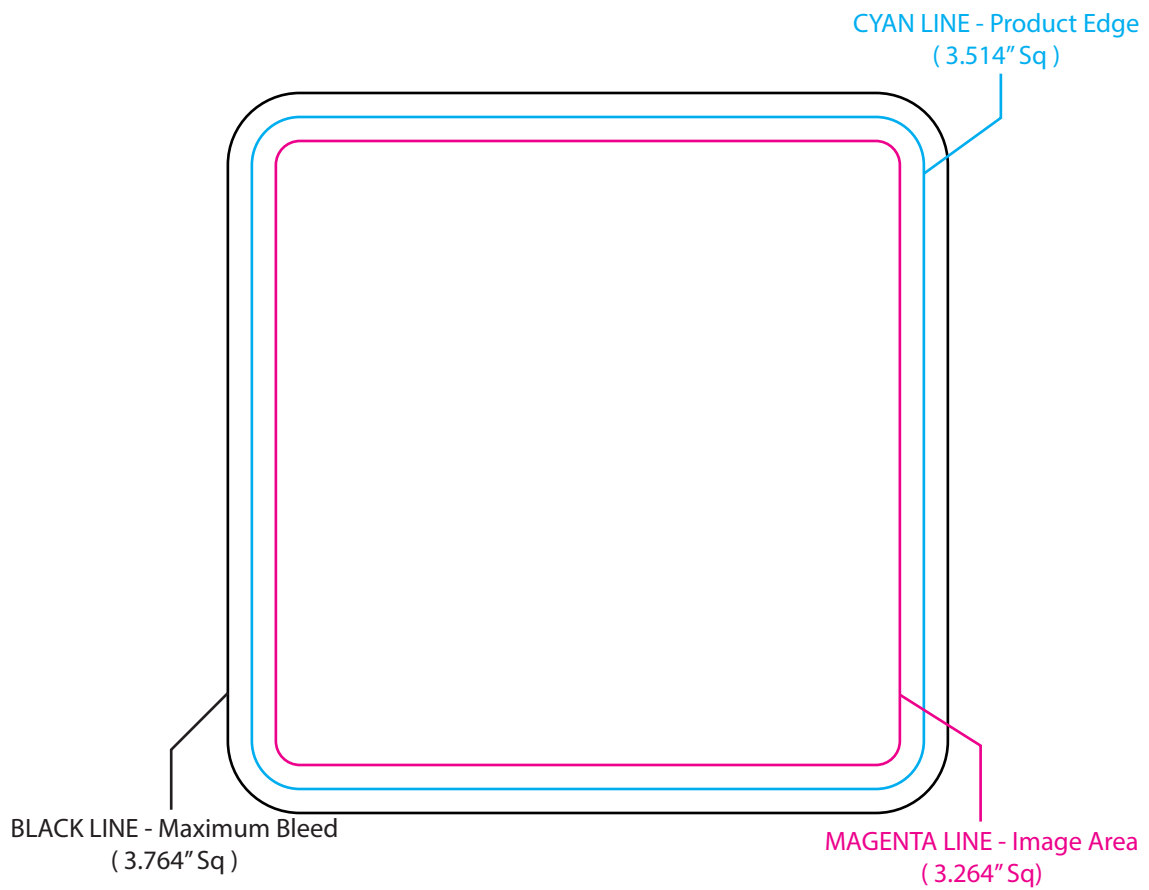

BL-8660M 3.5" Square Silk-Screened Pulp-Board Coaster

SILKSCREEN