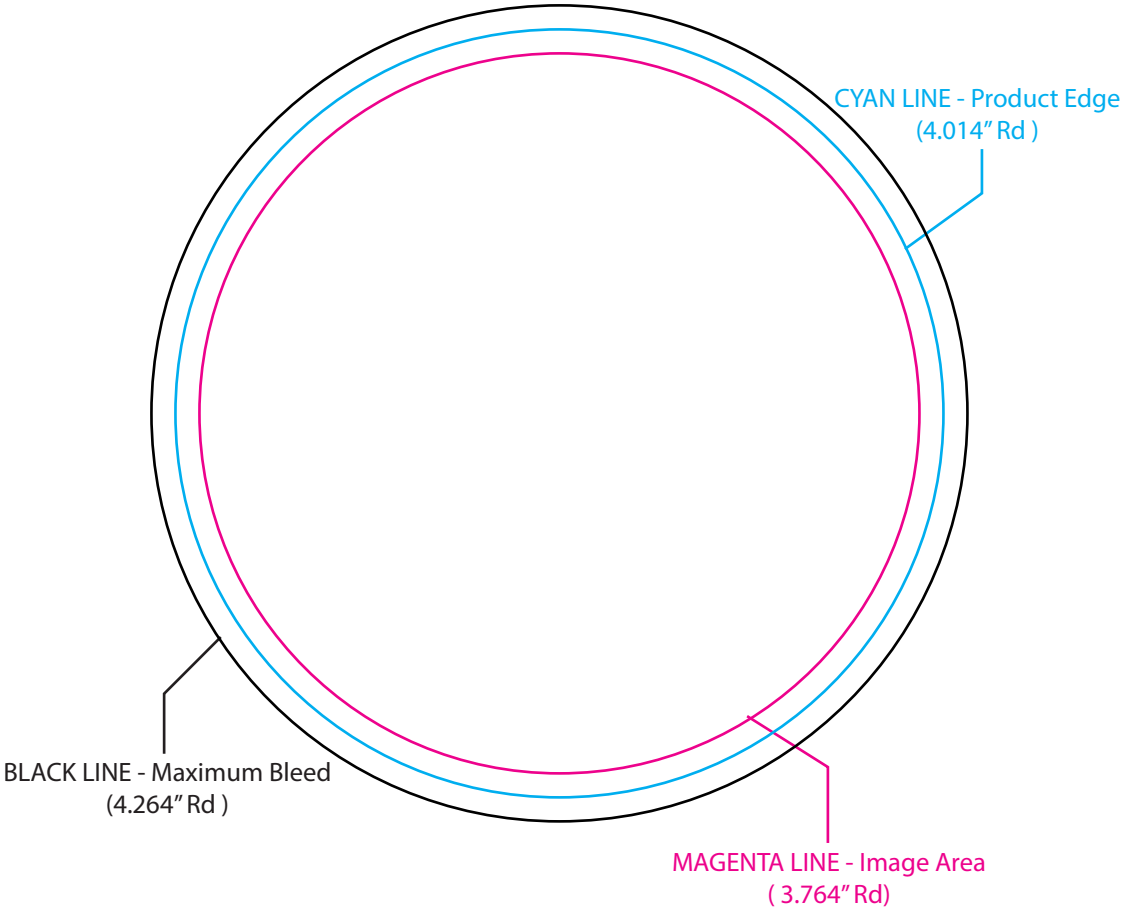

BL-8661L 4" Round Silk-Screened Pulp-Board Coaster

SILKSCREEN