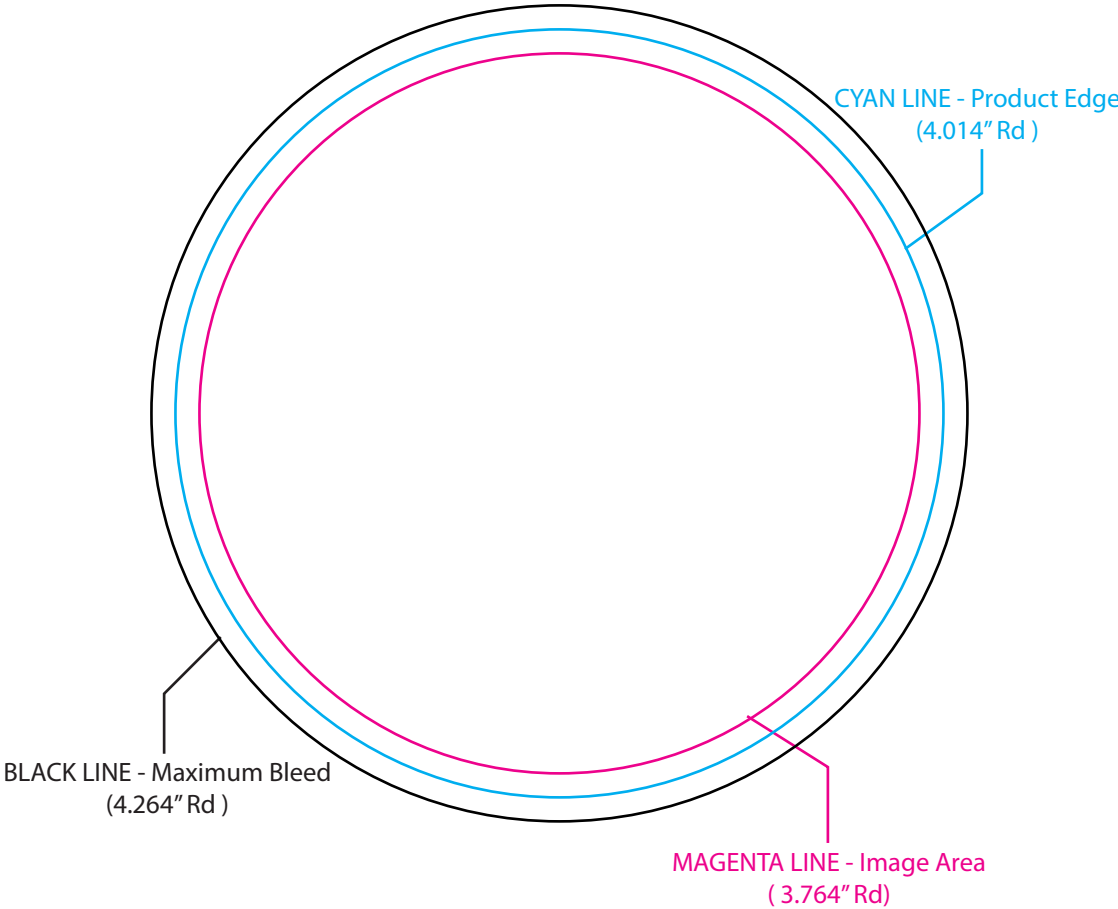

BL-8661M 4" Round Silk-Screened Pulp-Board Coaster

SILKSCREEN