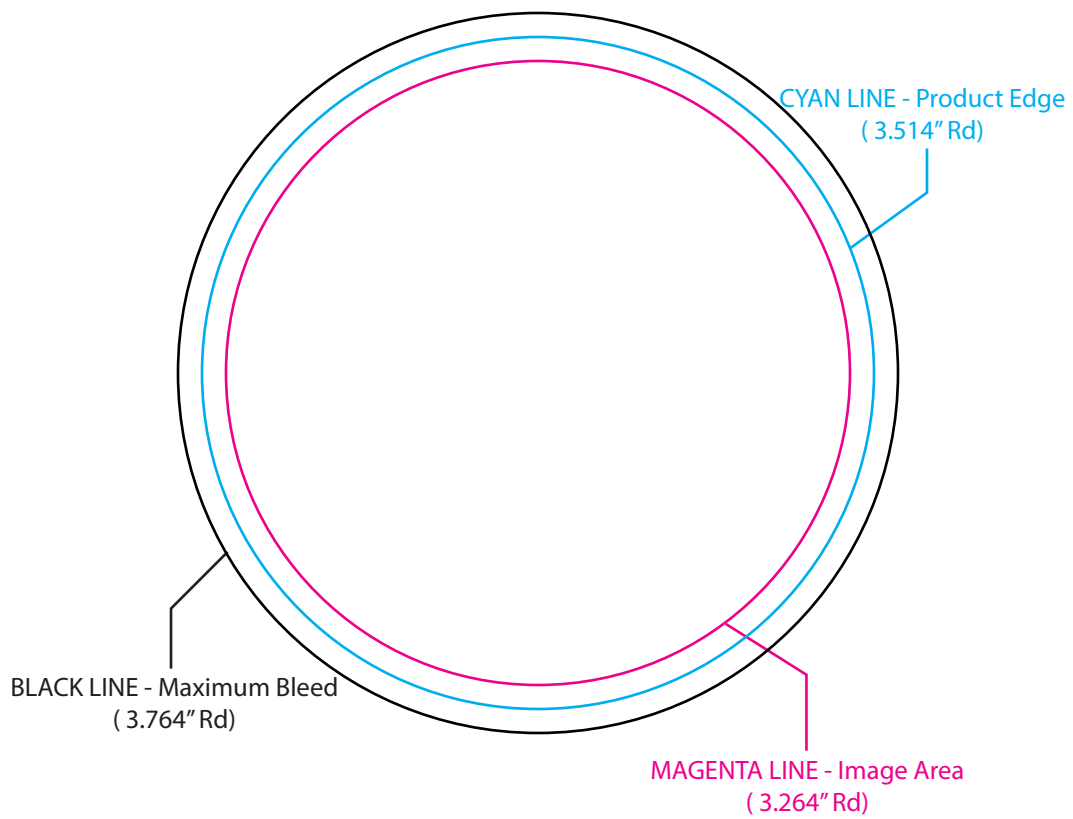

BL-8670 3.5" Round Paper Coaster

SILKSCREEN