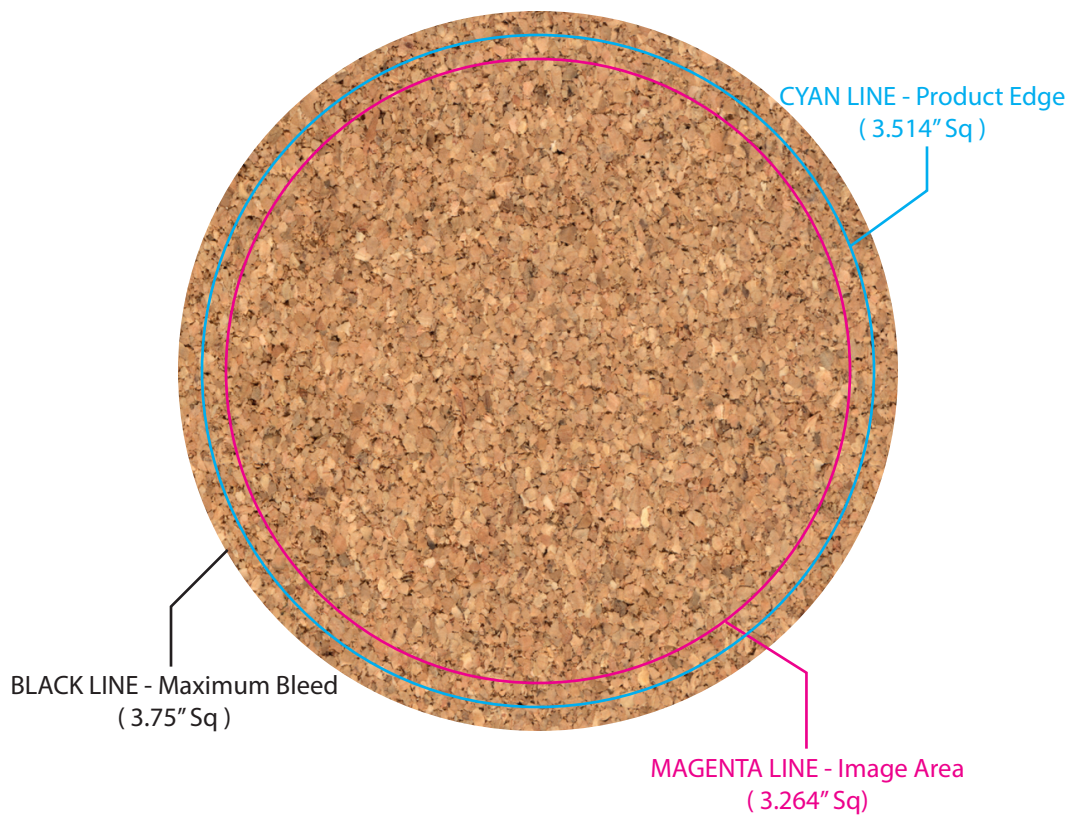

## BL-8710 3.5" Round Solid Cork Coaster

**SILKSCREEN**