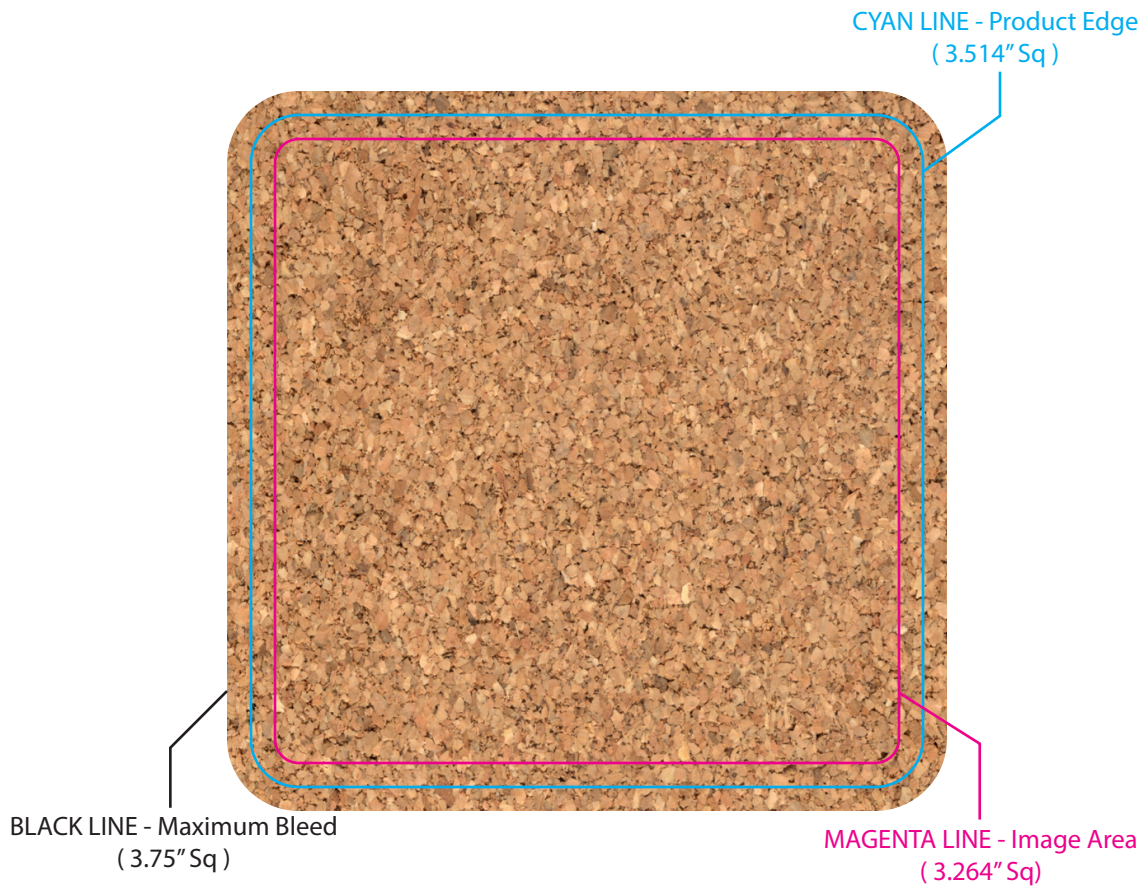

BL-8711 3.5" Square Solid Cork Coaster

0000

SILKSCREEN