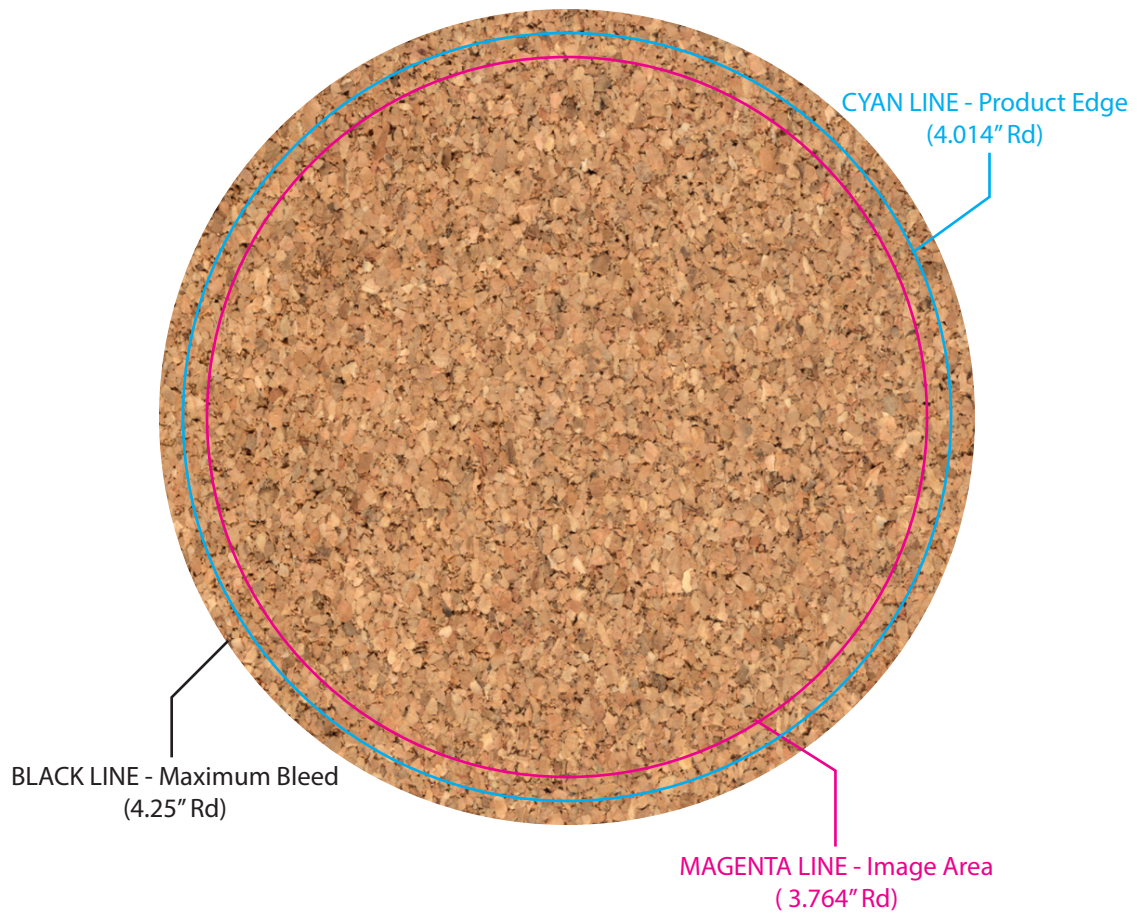

BL-8715 4" Round Solid Cork Coaster

SILKSCREEN